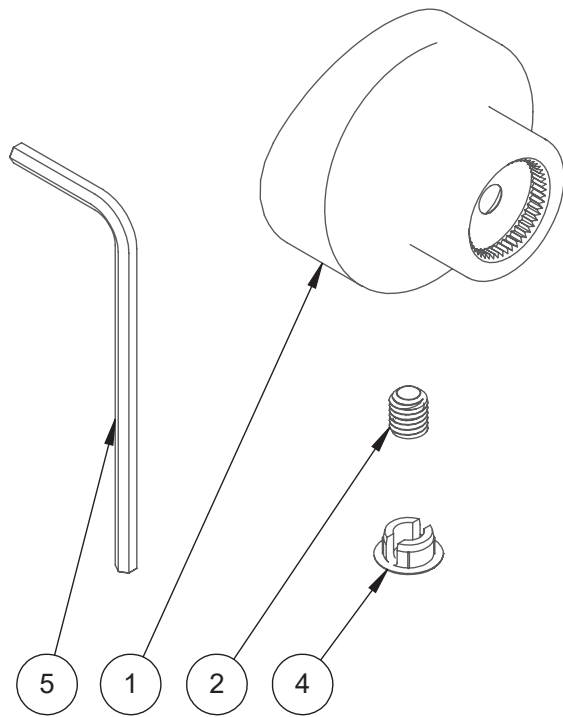

BARIL

STYLE X FONCTION

Vue Explosée / Exploded View

M80-8100-20-xx

ROS-3628-50-xx

TOP-7040-04-xx

Date: 2023-04-21

Version: A0