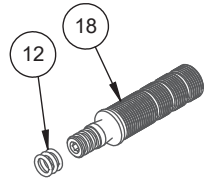

BARIL

STYLE X FONCTION

Vue Explosée / Exploded View

B80-8102-00L-xx

ROU-8100-04

ROS-8100-80-xx

KIT-8100-80-xx

ADA-8100-04