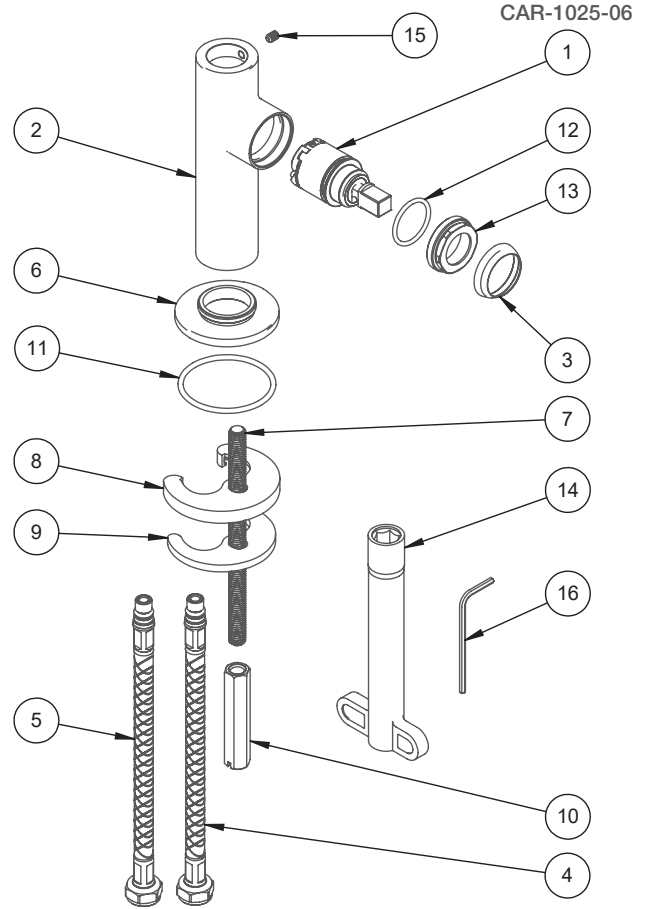

BARIL

STYLE X FONCTION

Vue Explosée / Exploded View

B80-1031-1PL-xx

REN-8422-02-xx

BEC-1031-80-xx

ROB-1030-80-xx

Date: 2023-04-19