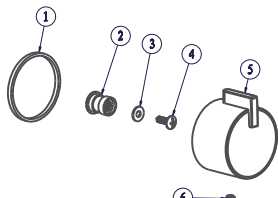

# BARIL

STYLE X FONCTION

Vue Explosée / Exploded View

## B51-9521-00-xx

RVA-9521-00-B

MAN-9T51-01-xx

ROS-9520-51-xx

MAN-9T51-02-xx

INS-9230-53-xx

PLA-9521-95-xx

T51-9521-00-xx