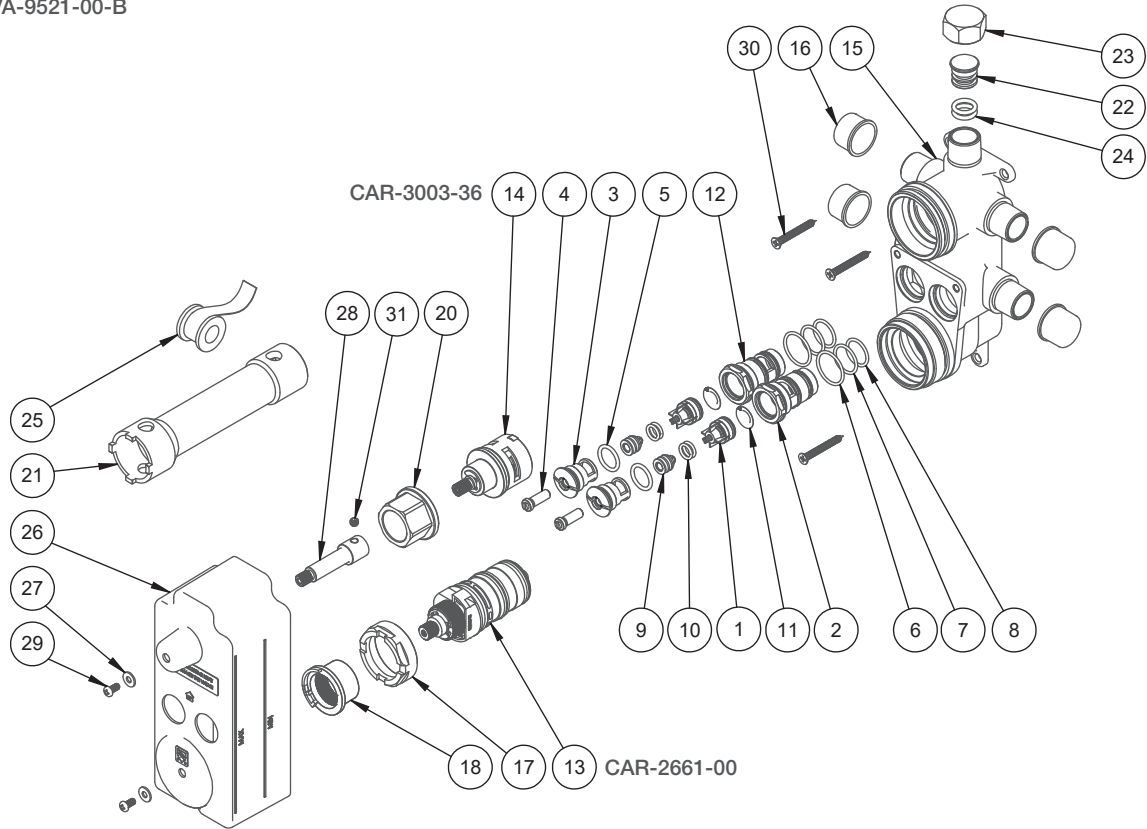

# BARIL

STYLE X FONCTION

Vue Explosée / Exploded View

## B51-9521-00-xx

RVA-9521-00-B

MAN-9T51-01-xx

ROS-9520-51-xx

MAN-9T51-02-xx

INS-9230-53-xx

PLA-9521-95-xx

T51-9521-00-xx