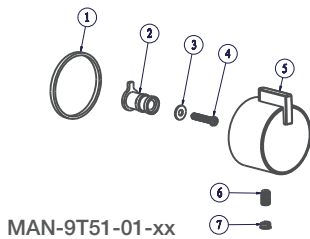

# BARIL

STYLE X FONCTION

Vue Explosée / Exploded View

## B51-9521-00-xx

RVA-9521-00-B

MAN-9T51-01-xx

ROS-9520-51-xx

MAN-9T51-02-xx

INS-9230-53-xx

PLA-9521-95-xx

T51-9521-00-xx