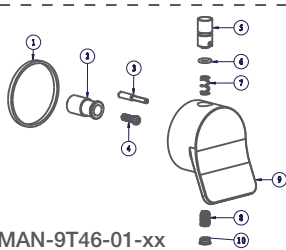

# BARIL

STYLE X FONCTION

Vue Explosée / Exploded View

## B46-9521-00-xx

RVA-9521-00-B

MAN-9T46-02-xx

MAN-9T46-01-xx

INS-9230-53-xx

PLA-9521-06-xx

T46-9521-00-xx

Date: 2023-05-09