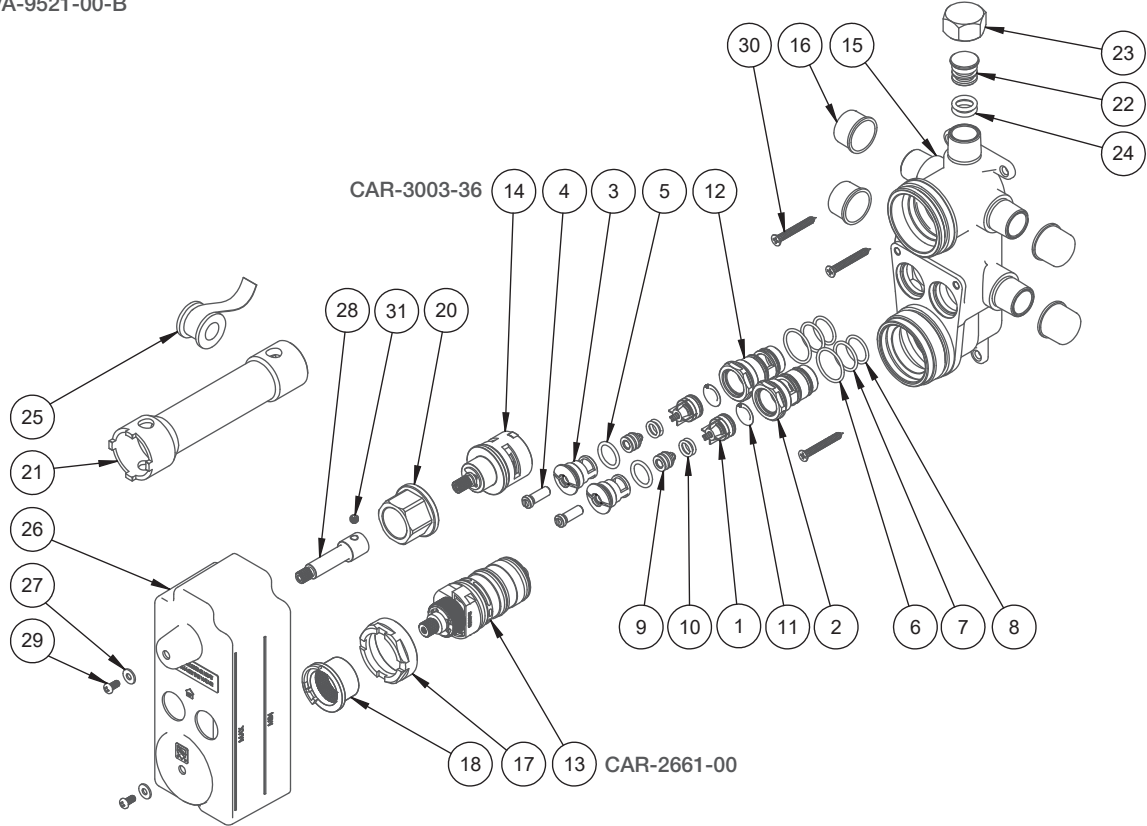

# BARIL

STYLE X FONCTION

Vue Explosée / Exploded View

## B46-9521-00-xx

RVA-9521-00-B

MAN-9T46-02-xx

MAN-9T46-01-xx

INS-9230-53-xx

PLA-9521-06-xx

T46-9521-00-xx

Date: 2023-05-09