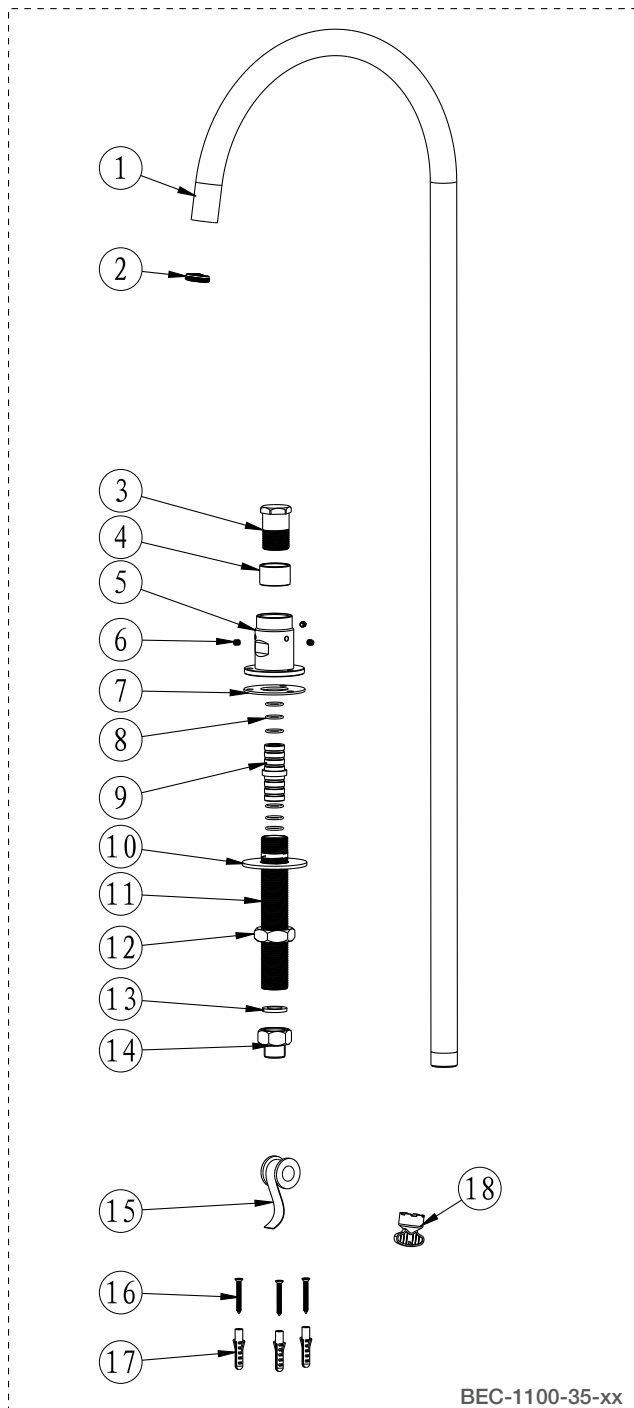

BARIL

STYLE X FONCTION

Vue Explosée / Exploded View

B35-1100-00-xx

BEC-1100-35-xx

ROS-1100-35-xx

Date: 2022-02-25

Version: A0