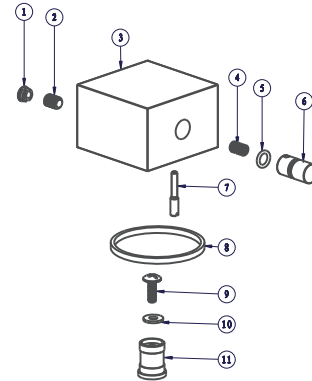

# BARIL

STYLE X FONCTION

Vue Explosée / Exploded View

## B05-9404-00-xx

RVA-3404-00-B

PLA-3404-04-xx

MAN-9160-95-xx

INS-9230-45-xx

ADA-3404-00

T05-9404-00-xx

Date: 2023-04-27