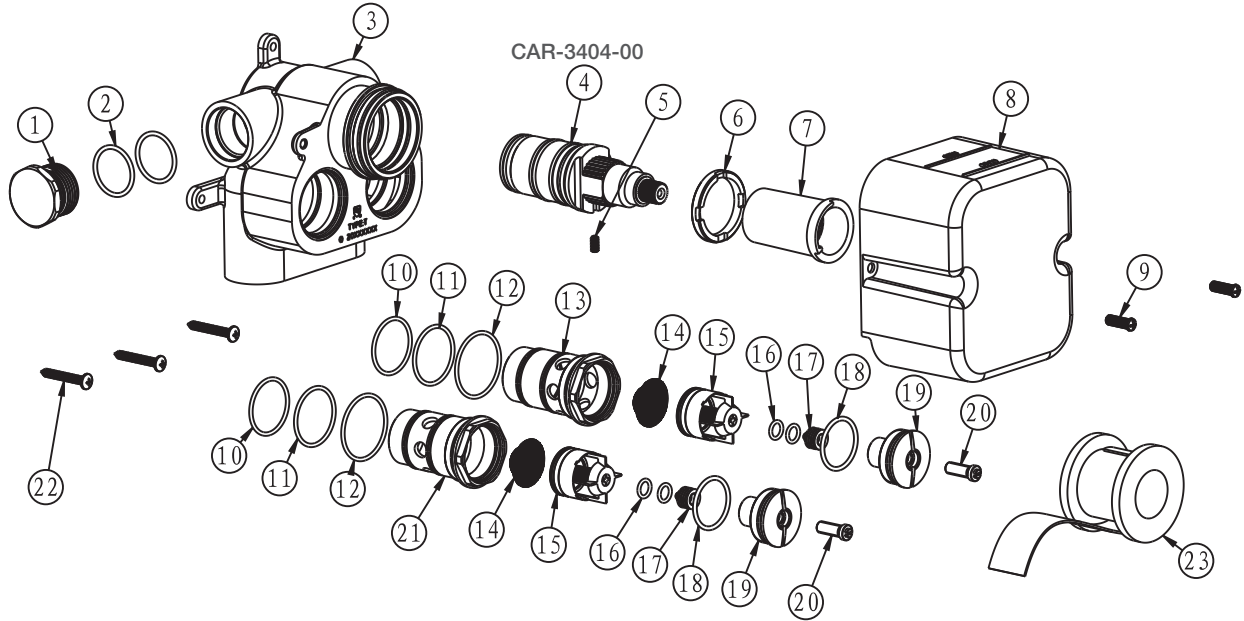

# BARIL

STYLE X FONCTION

Vue Explosée / Exploded View

## B05-9404-00-xx

RVA-3404-00-B

PLA-3404-04-xx

MAN-9160-95-xx

INS-9230-45-xx

ADA-3404-00

T05-9404-00-xx

Date: 2023-04-27