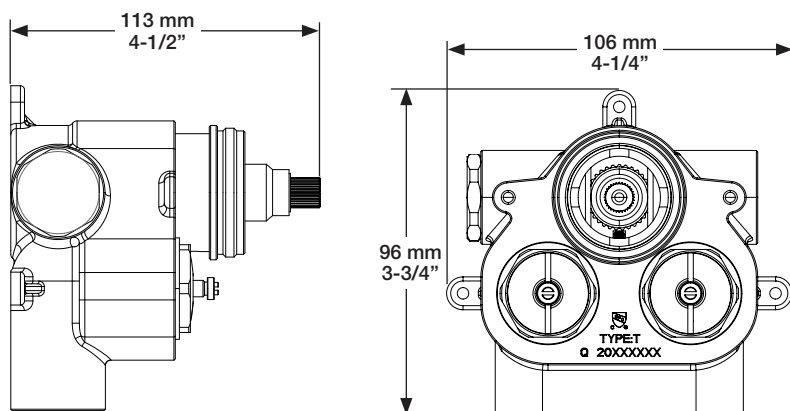

### Inclus / Included

RVA-3404-00-B

ADA

Ø 173mm  
6 3/4"

T16-9404-00-xx