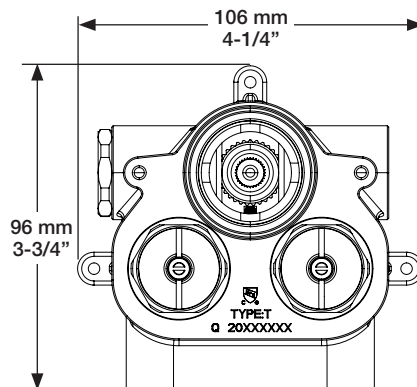

## Inclus / Included

RVA-3404-00-B

Ø 173mm  
6 3/4"

T72-9404-00-xx