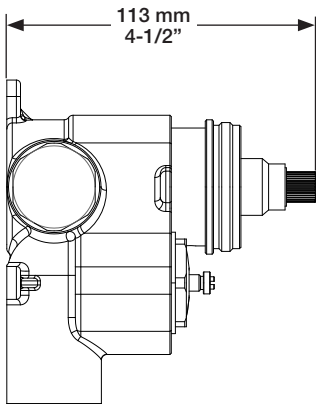

# BARIL

STYLE X FONCTION

Fiche Technique / Spec Sheet

B72-9404-00-xx

## Inclus / Included

RVA-3404-00-B

Ø 173mm  
6 3/4"

T72-9404-00-xx