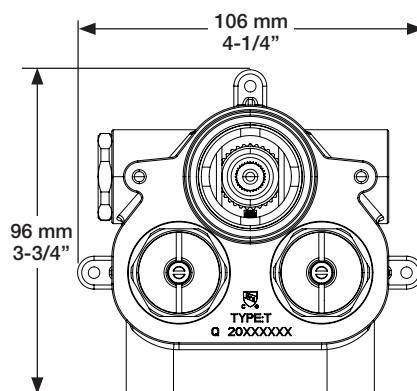

## Inclus / Included

RVA-3404-00-B

Ø 145mm  
5 3/4"

T66-9404-00-xx