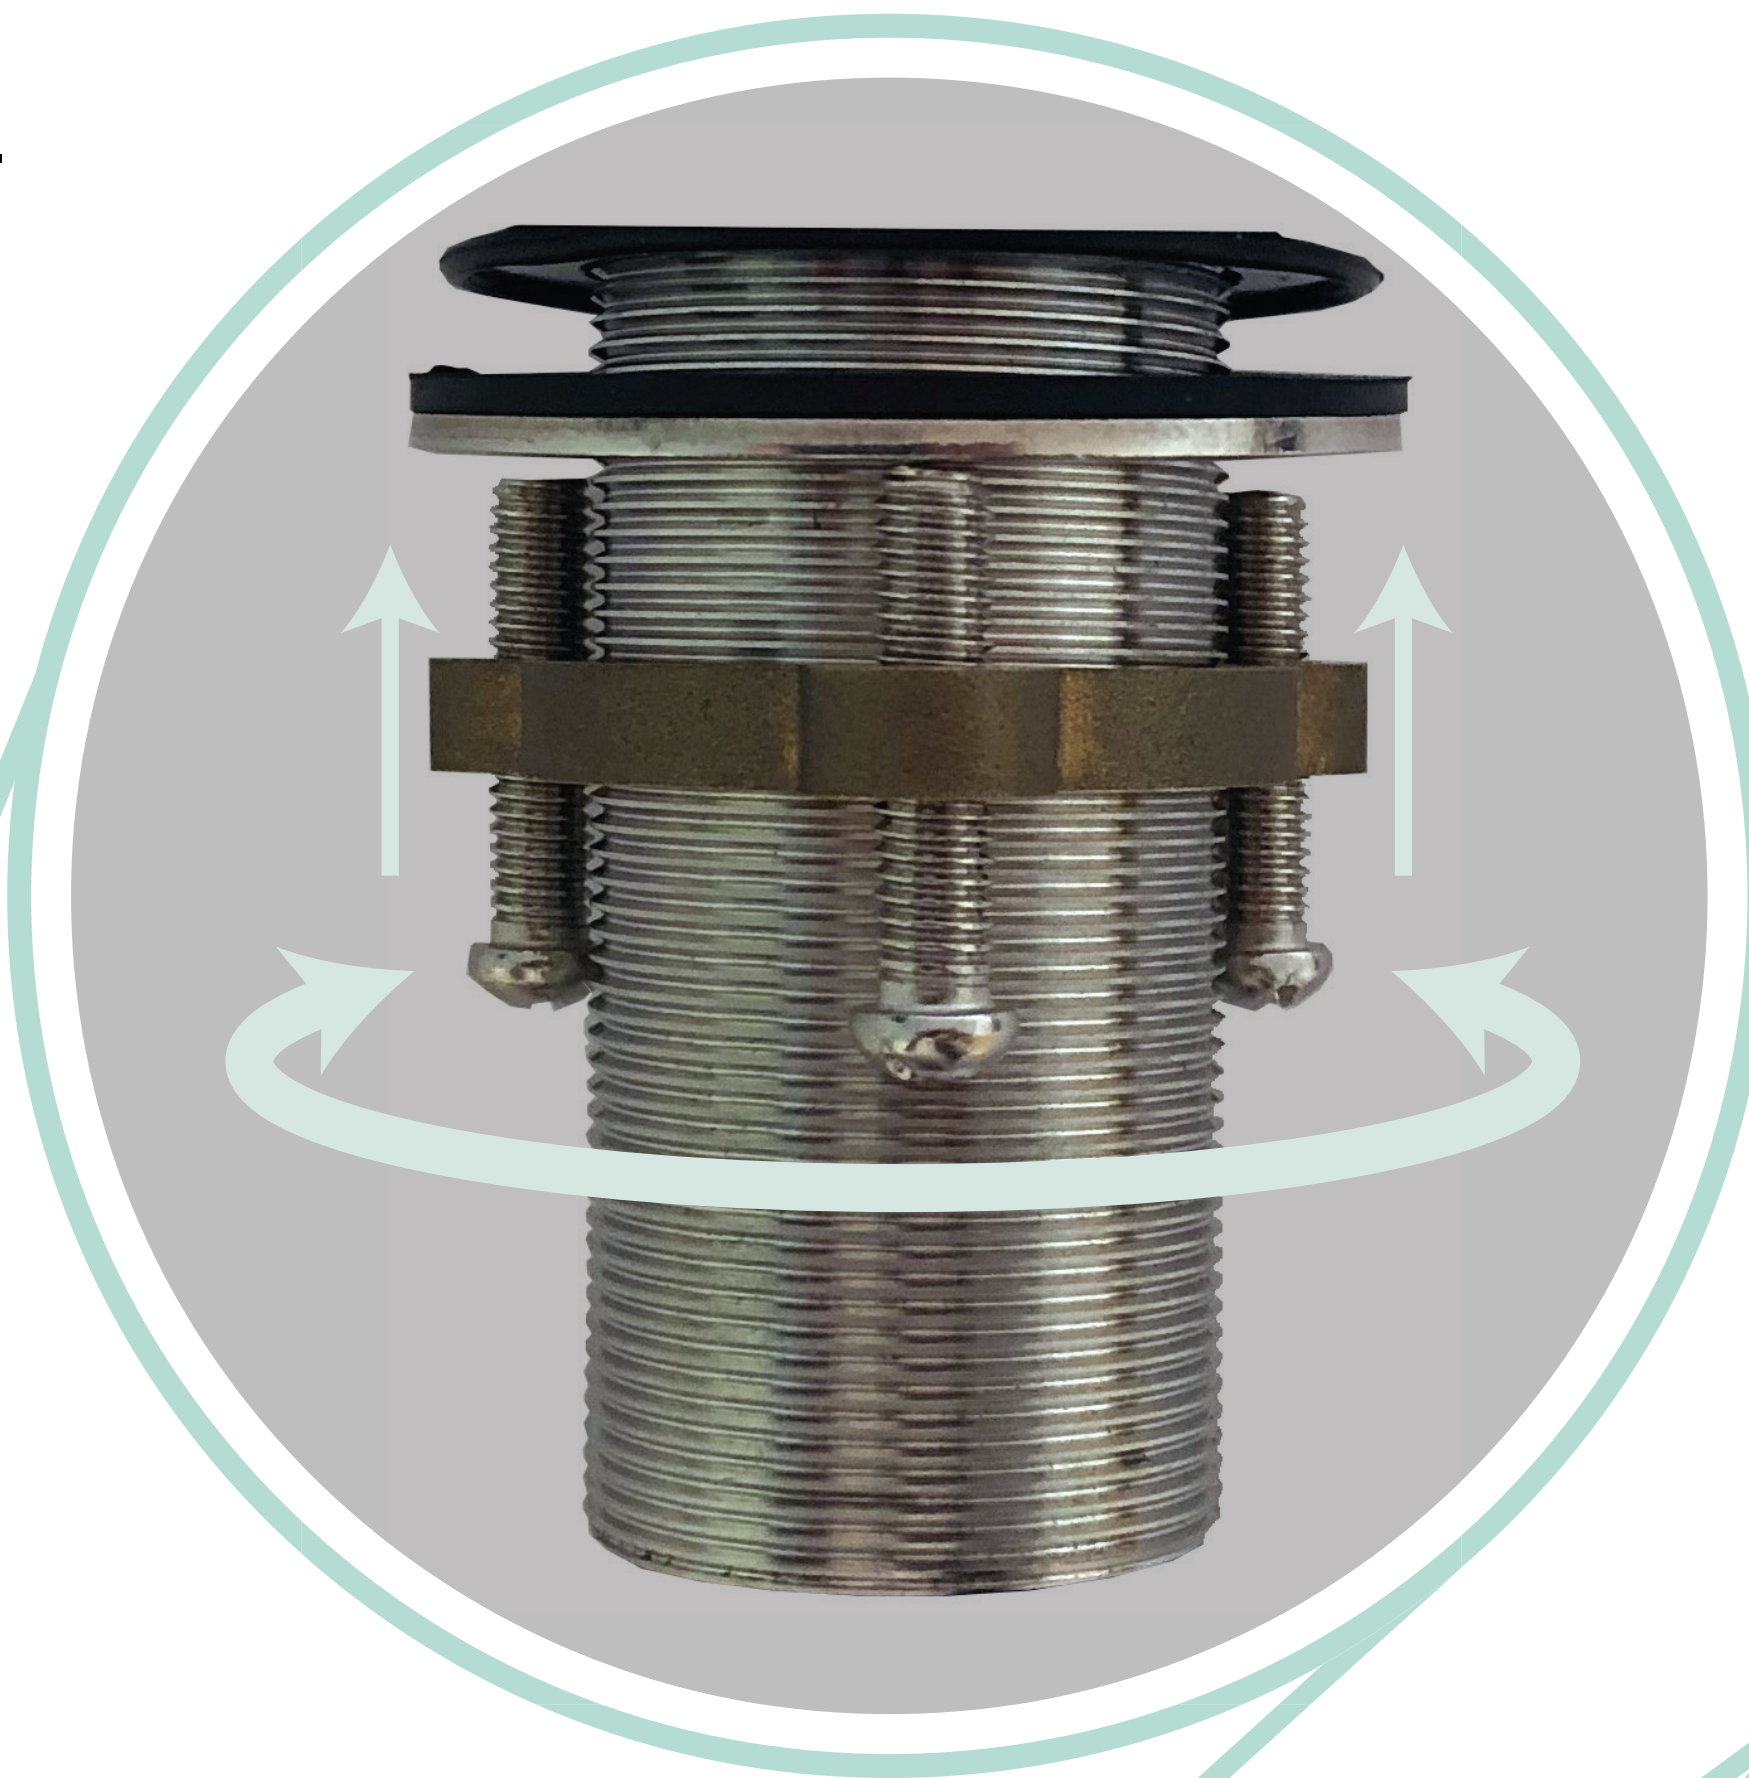

Easy Installation —

The installation of a BARiL faucet is very sturdy and simple, thanks to our threaded nut with easy-to-reach screws, even in tight location.

BARiL

STYLE × FUNCTION

3-points tightening make the installation very sturdy: it will not loosen.