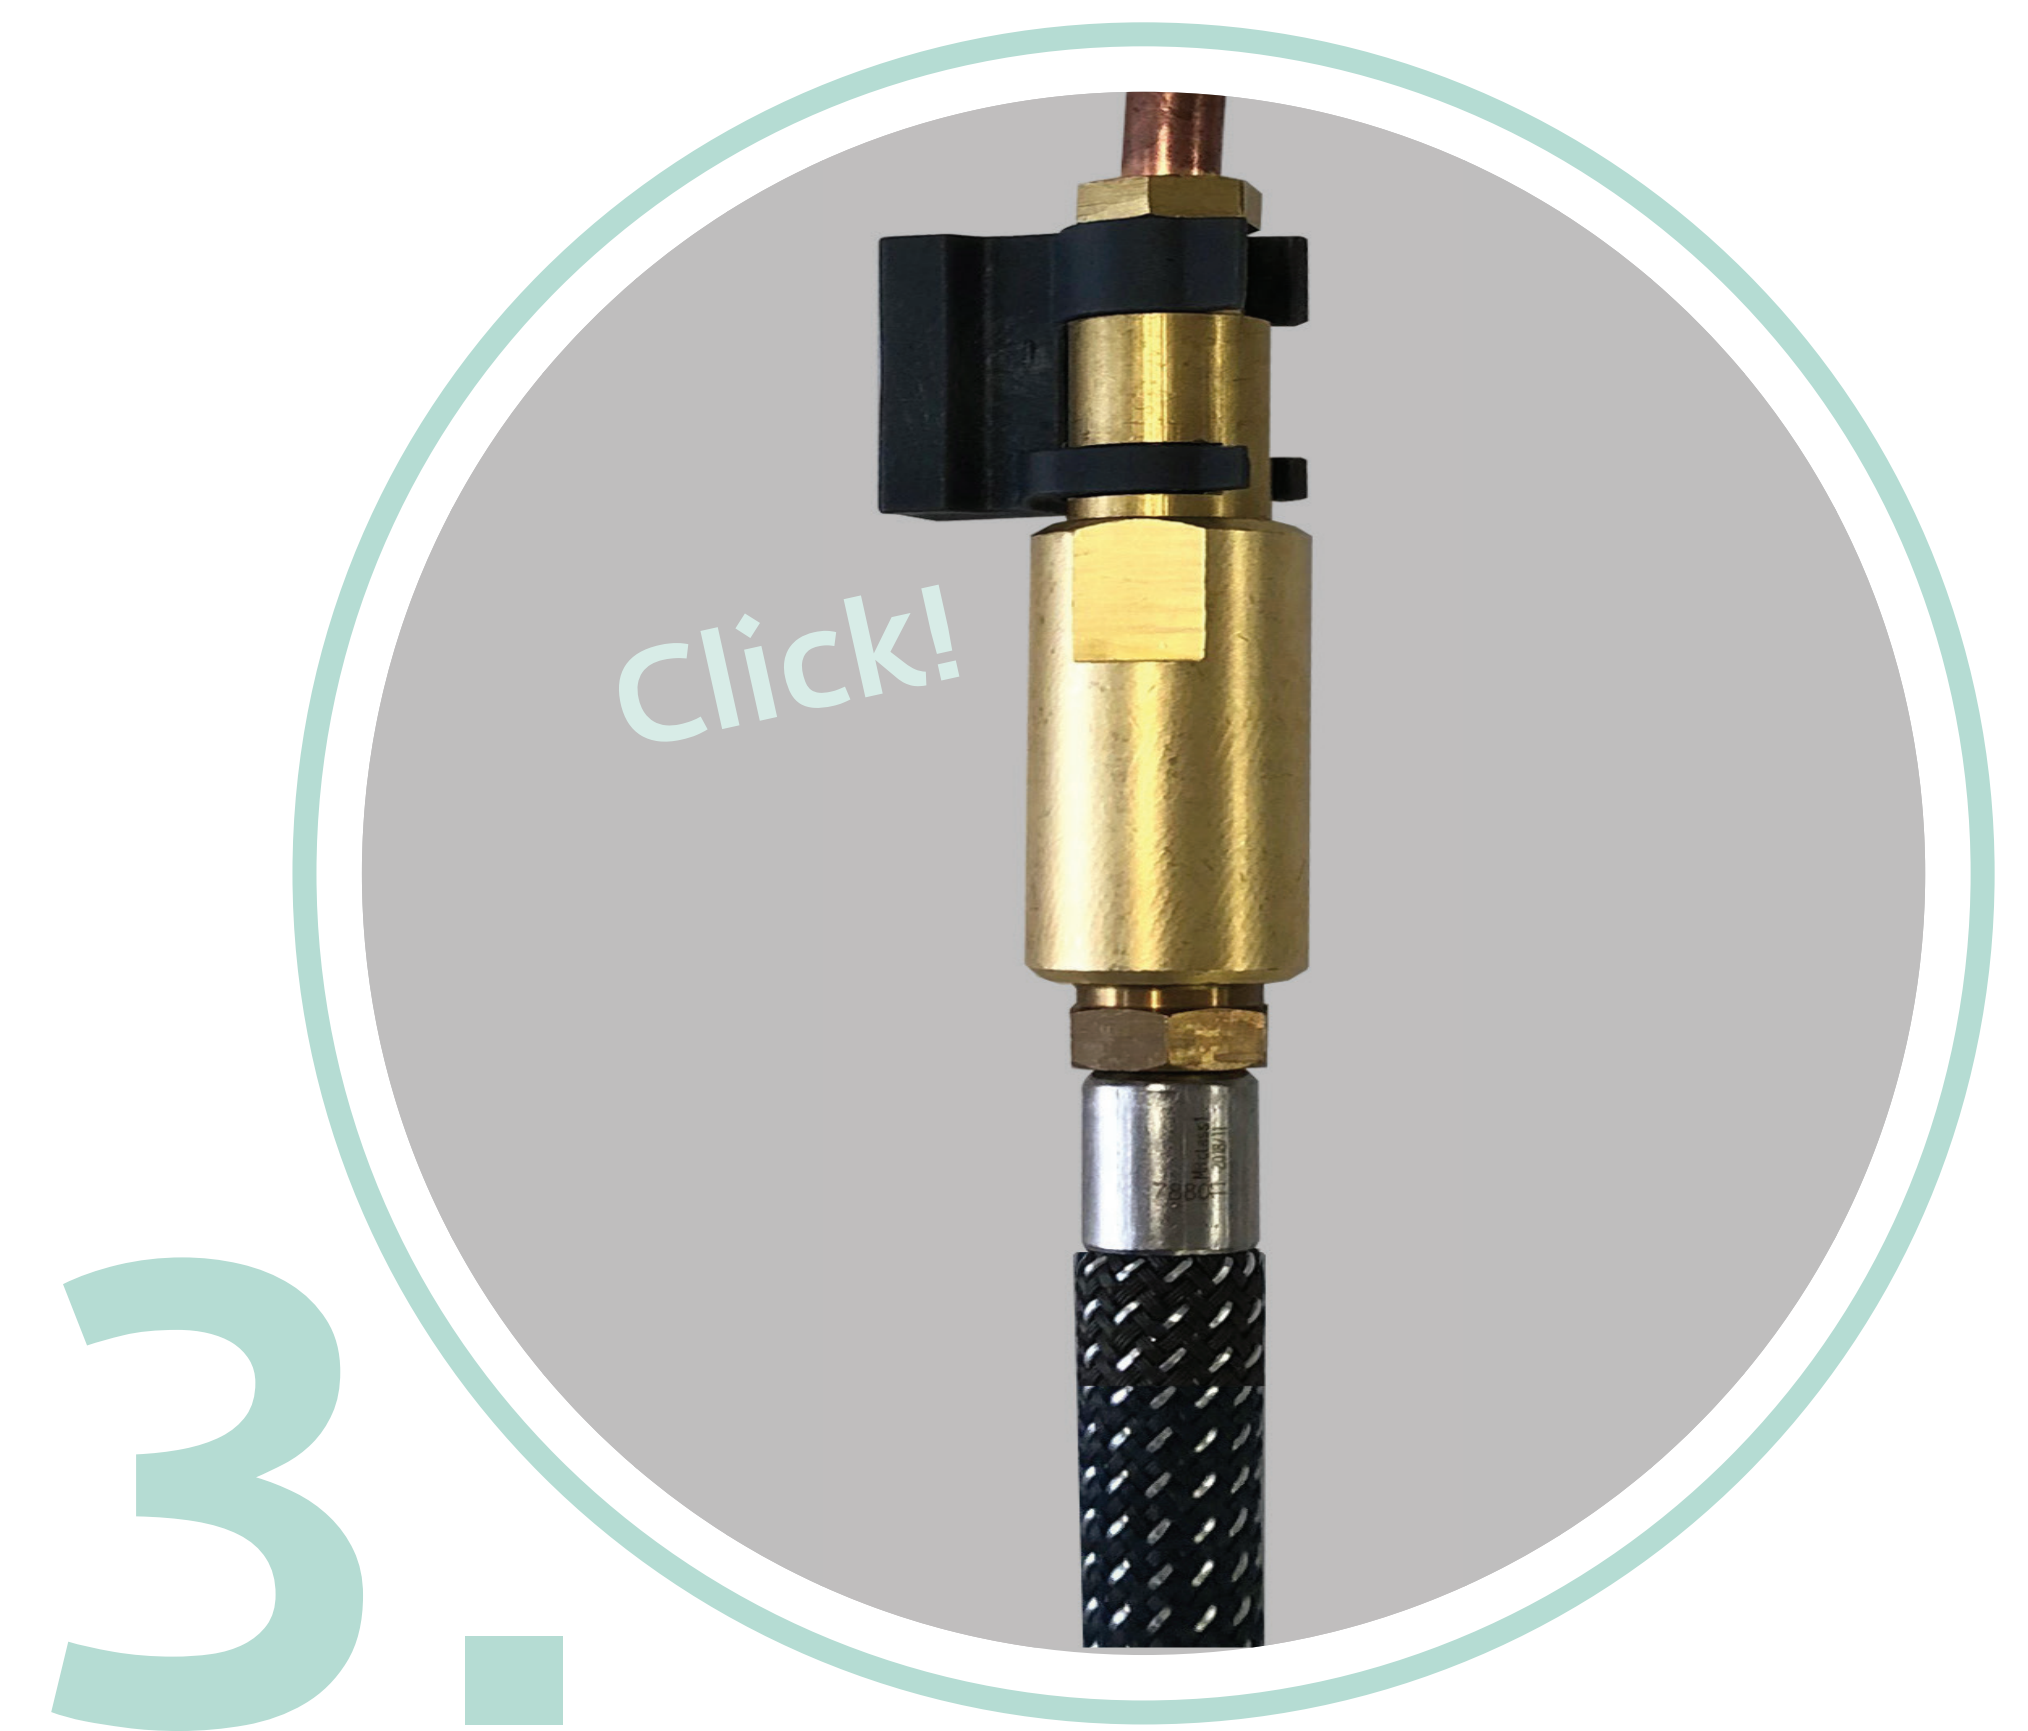

Quick Connection —

The brass connection facilitates the sprayhead hose's connection to the water supply. Complete the connexion with a simple click - no tools required.

BARiL

STYLE × FUNCTION