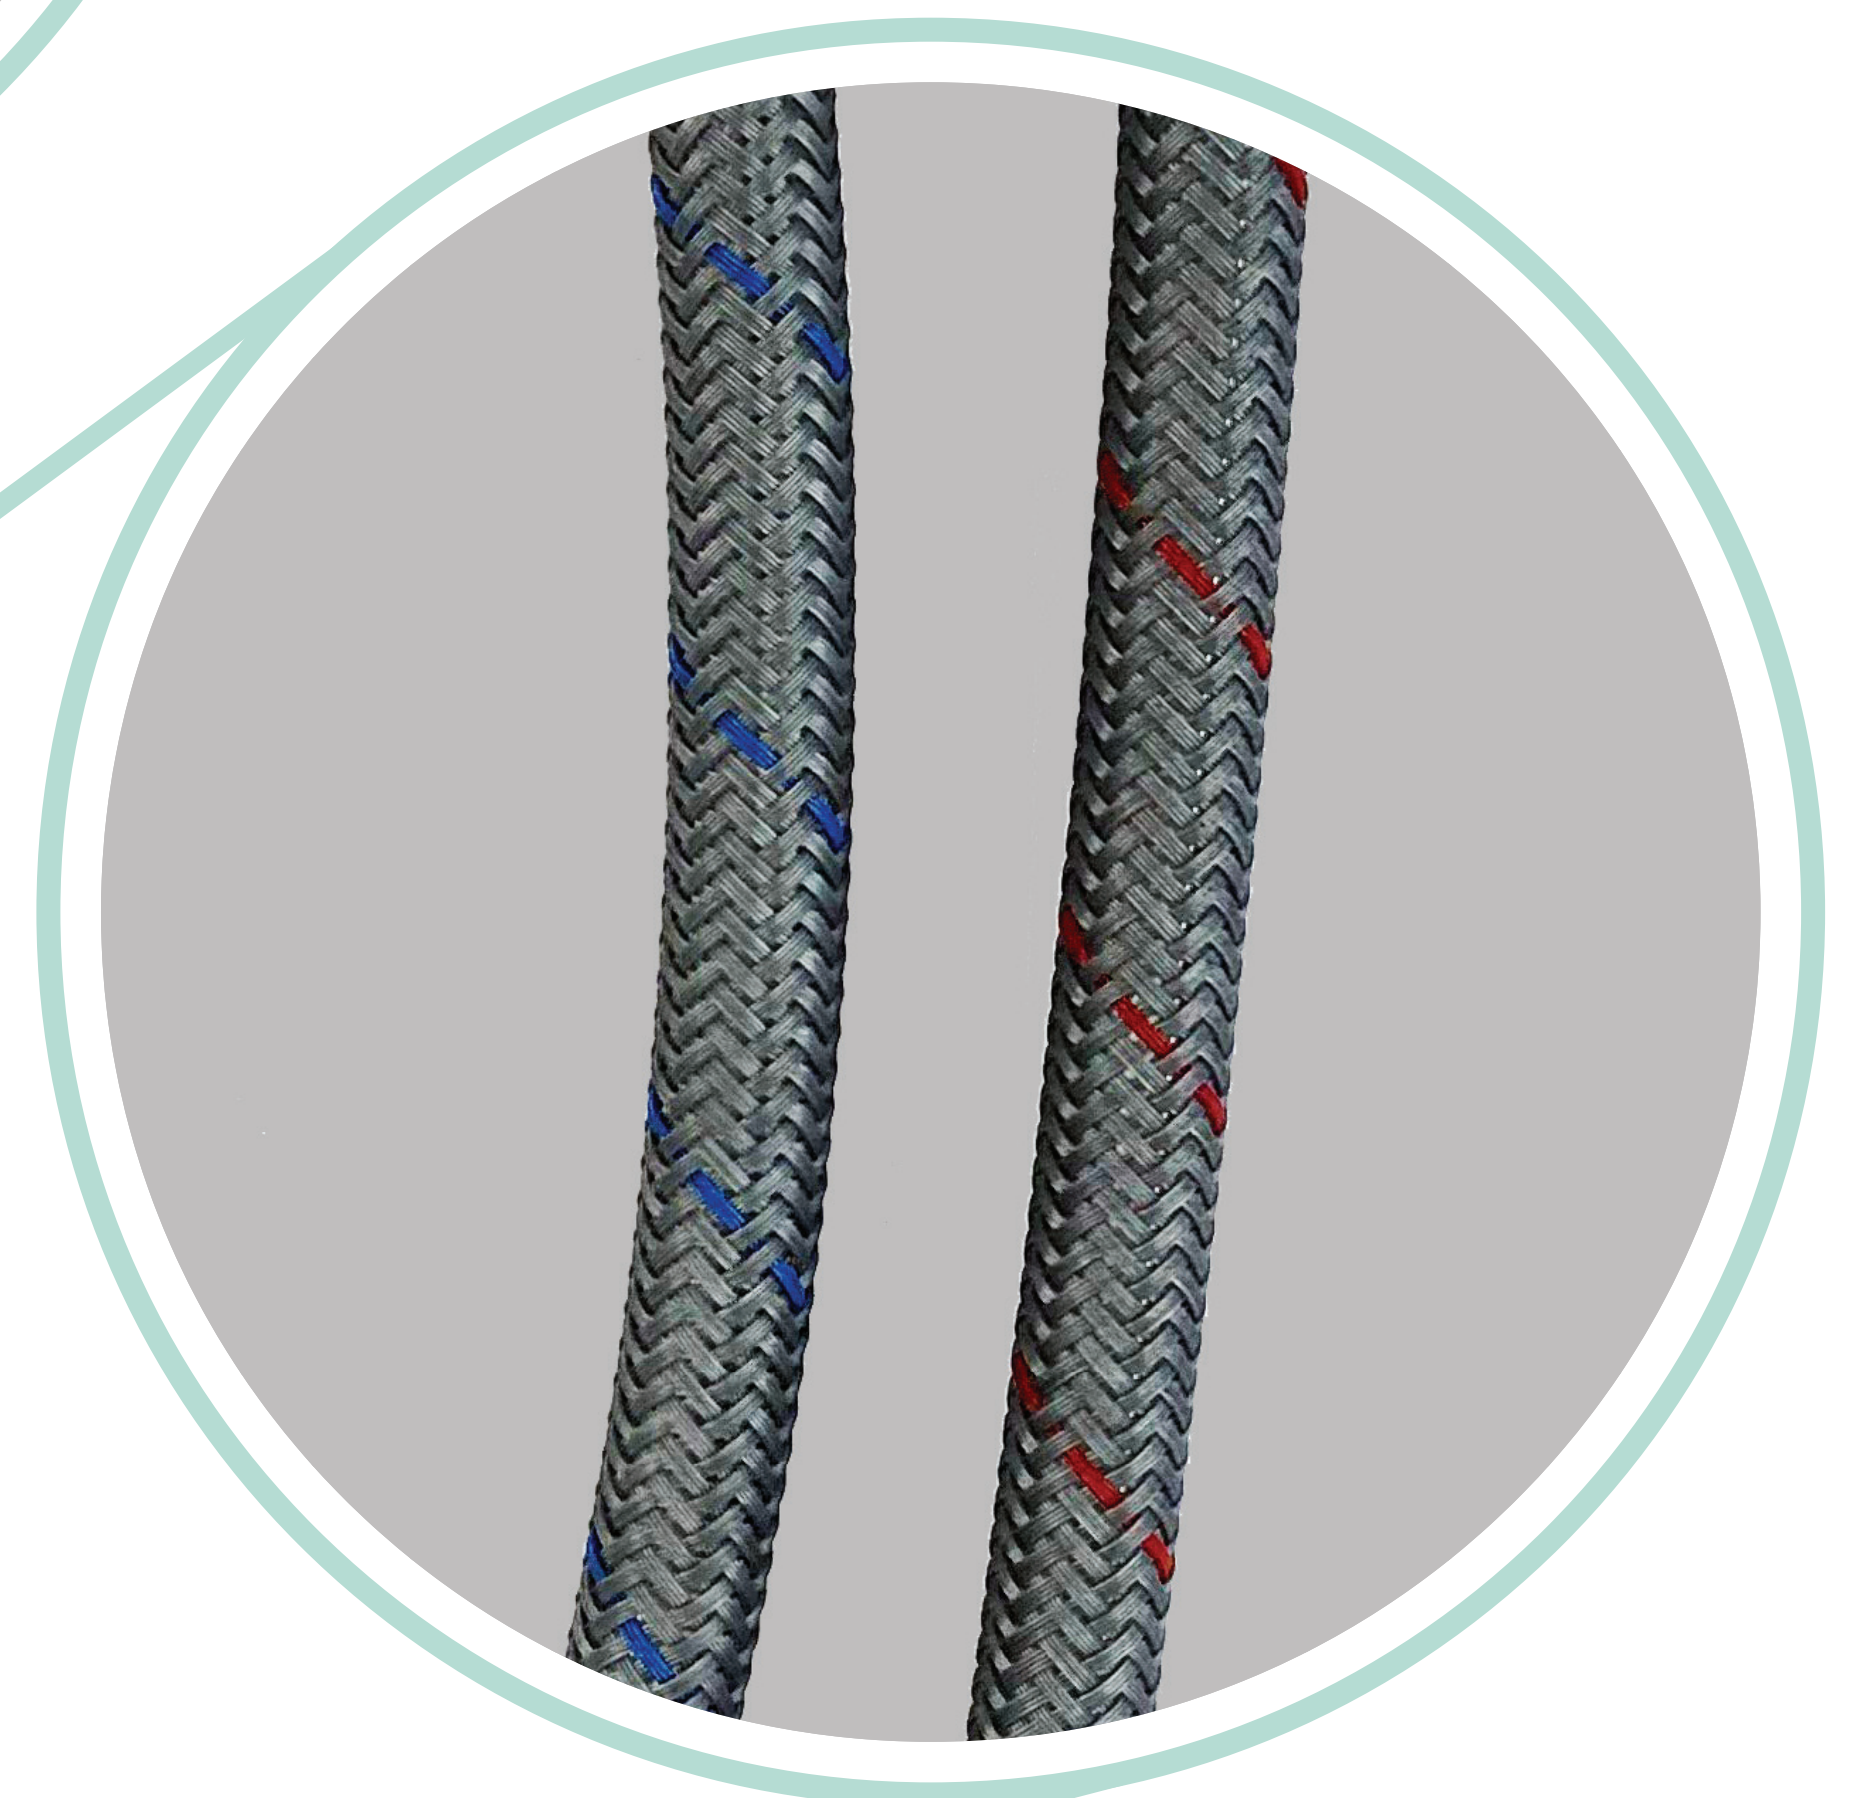

Softpex Supply Lines

Corrosion and kink resistant, color coded. Swivel connection nuts to water inlets to facilitate the installation, and avoid twisting of the supply lines.