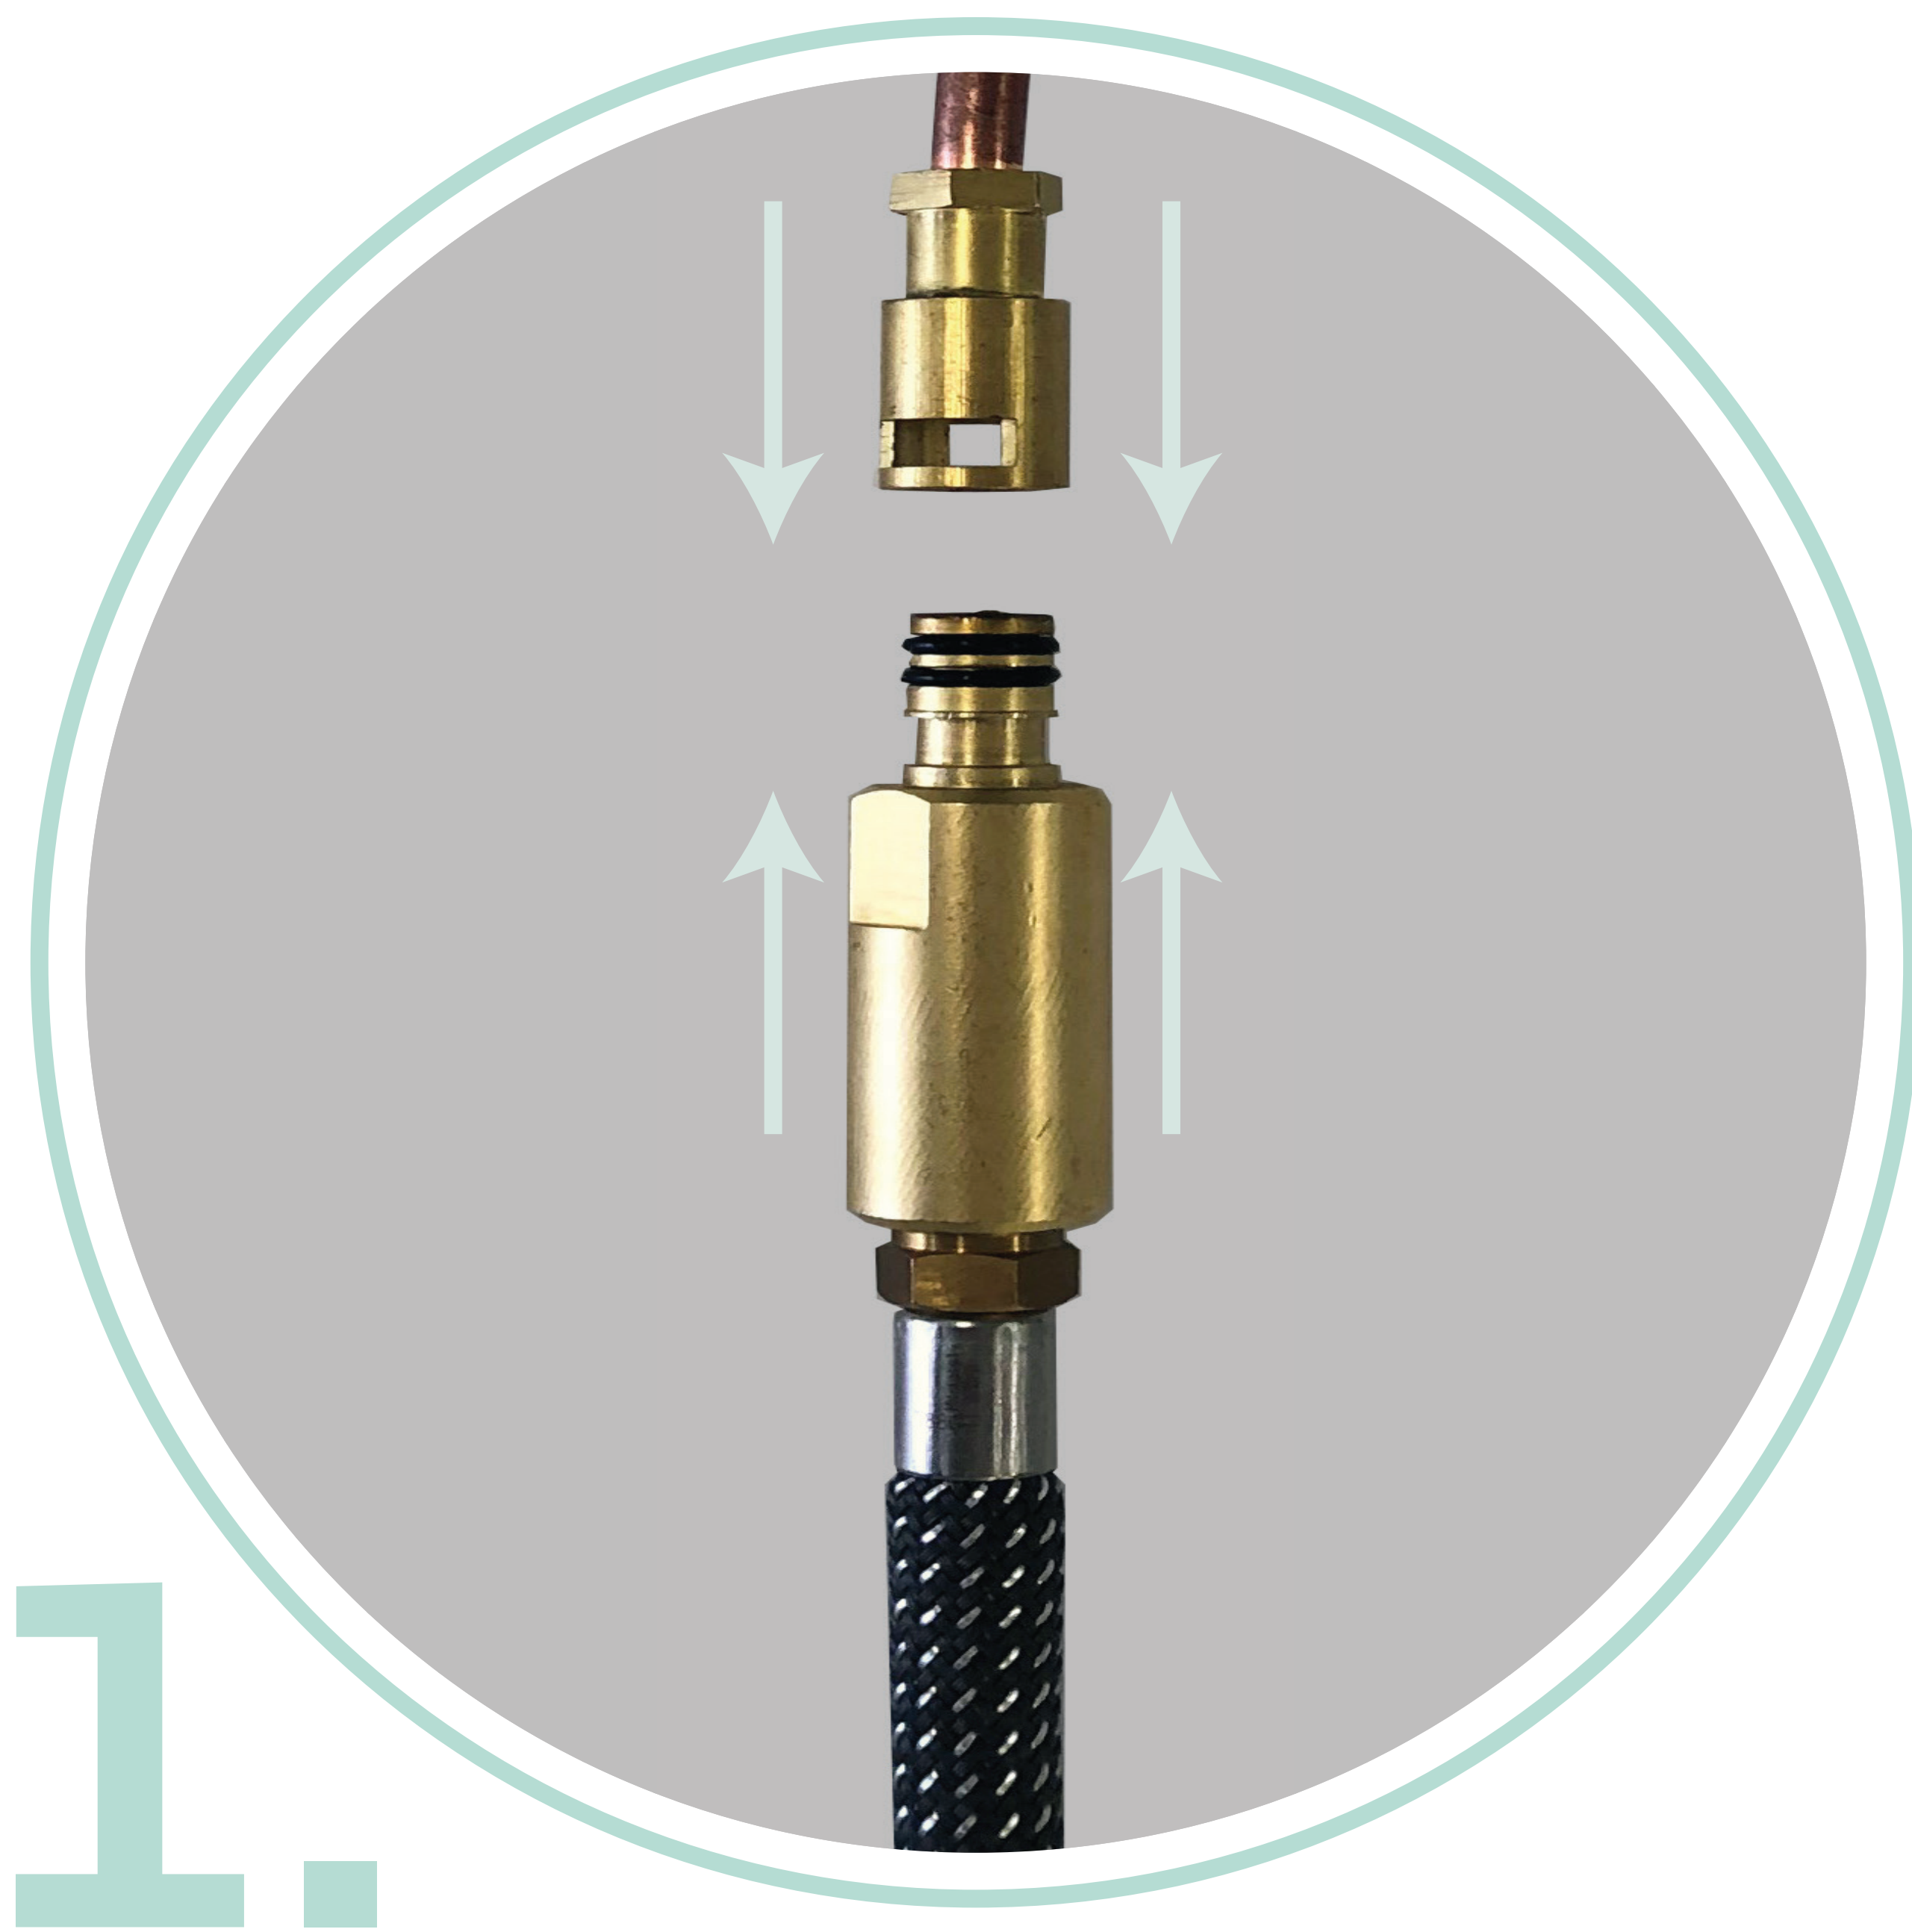

Quick Connection —

The brass connection facilitates the sprayhead hose's connection to the water supply. Complete the connexion with a simple click - no tools required.

BARiL

STYLE × FUNCTION