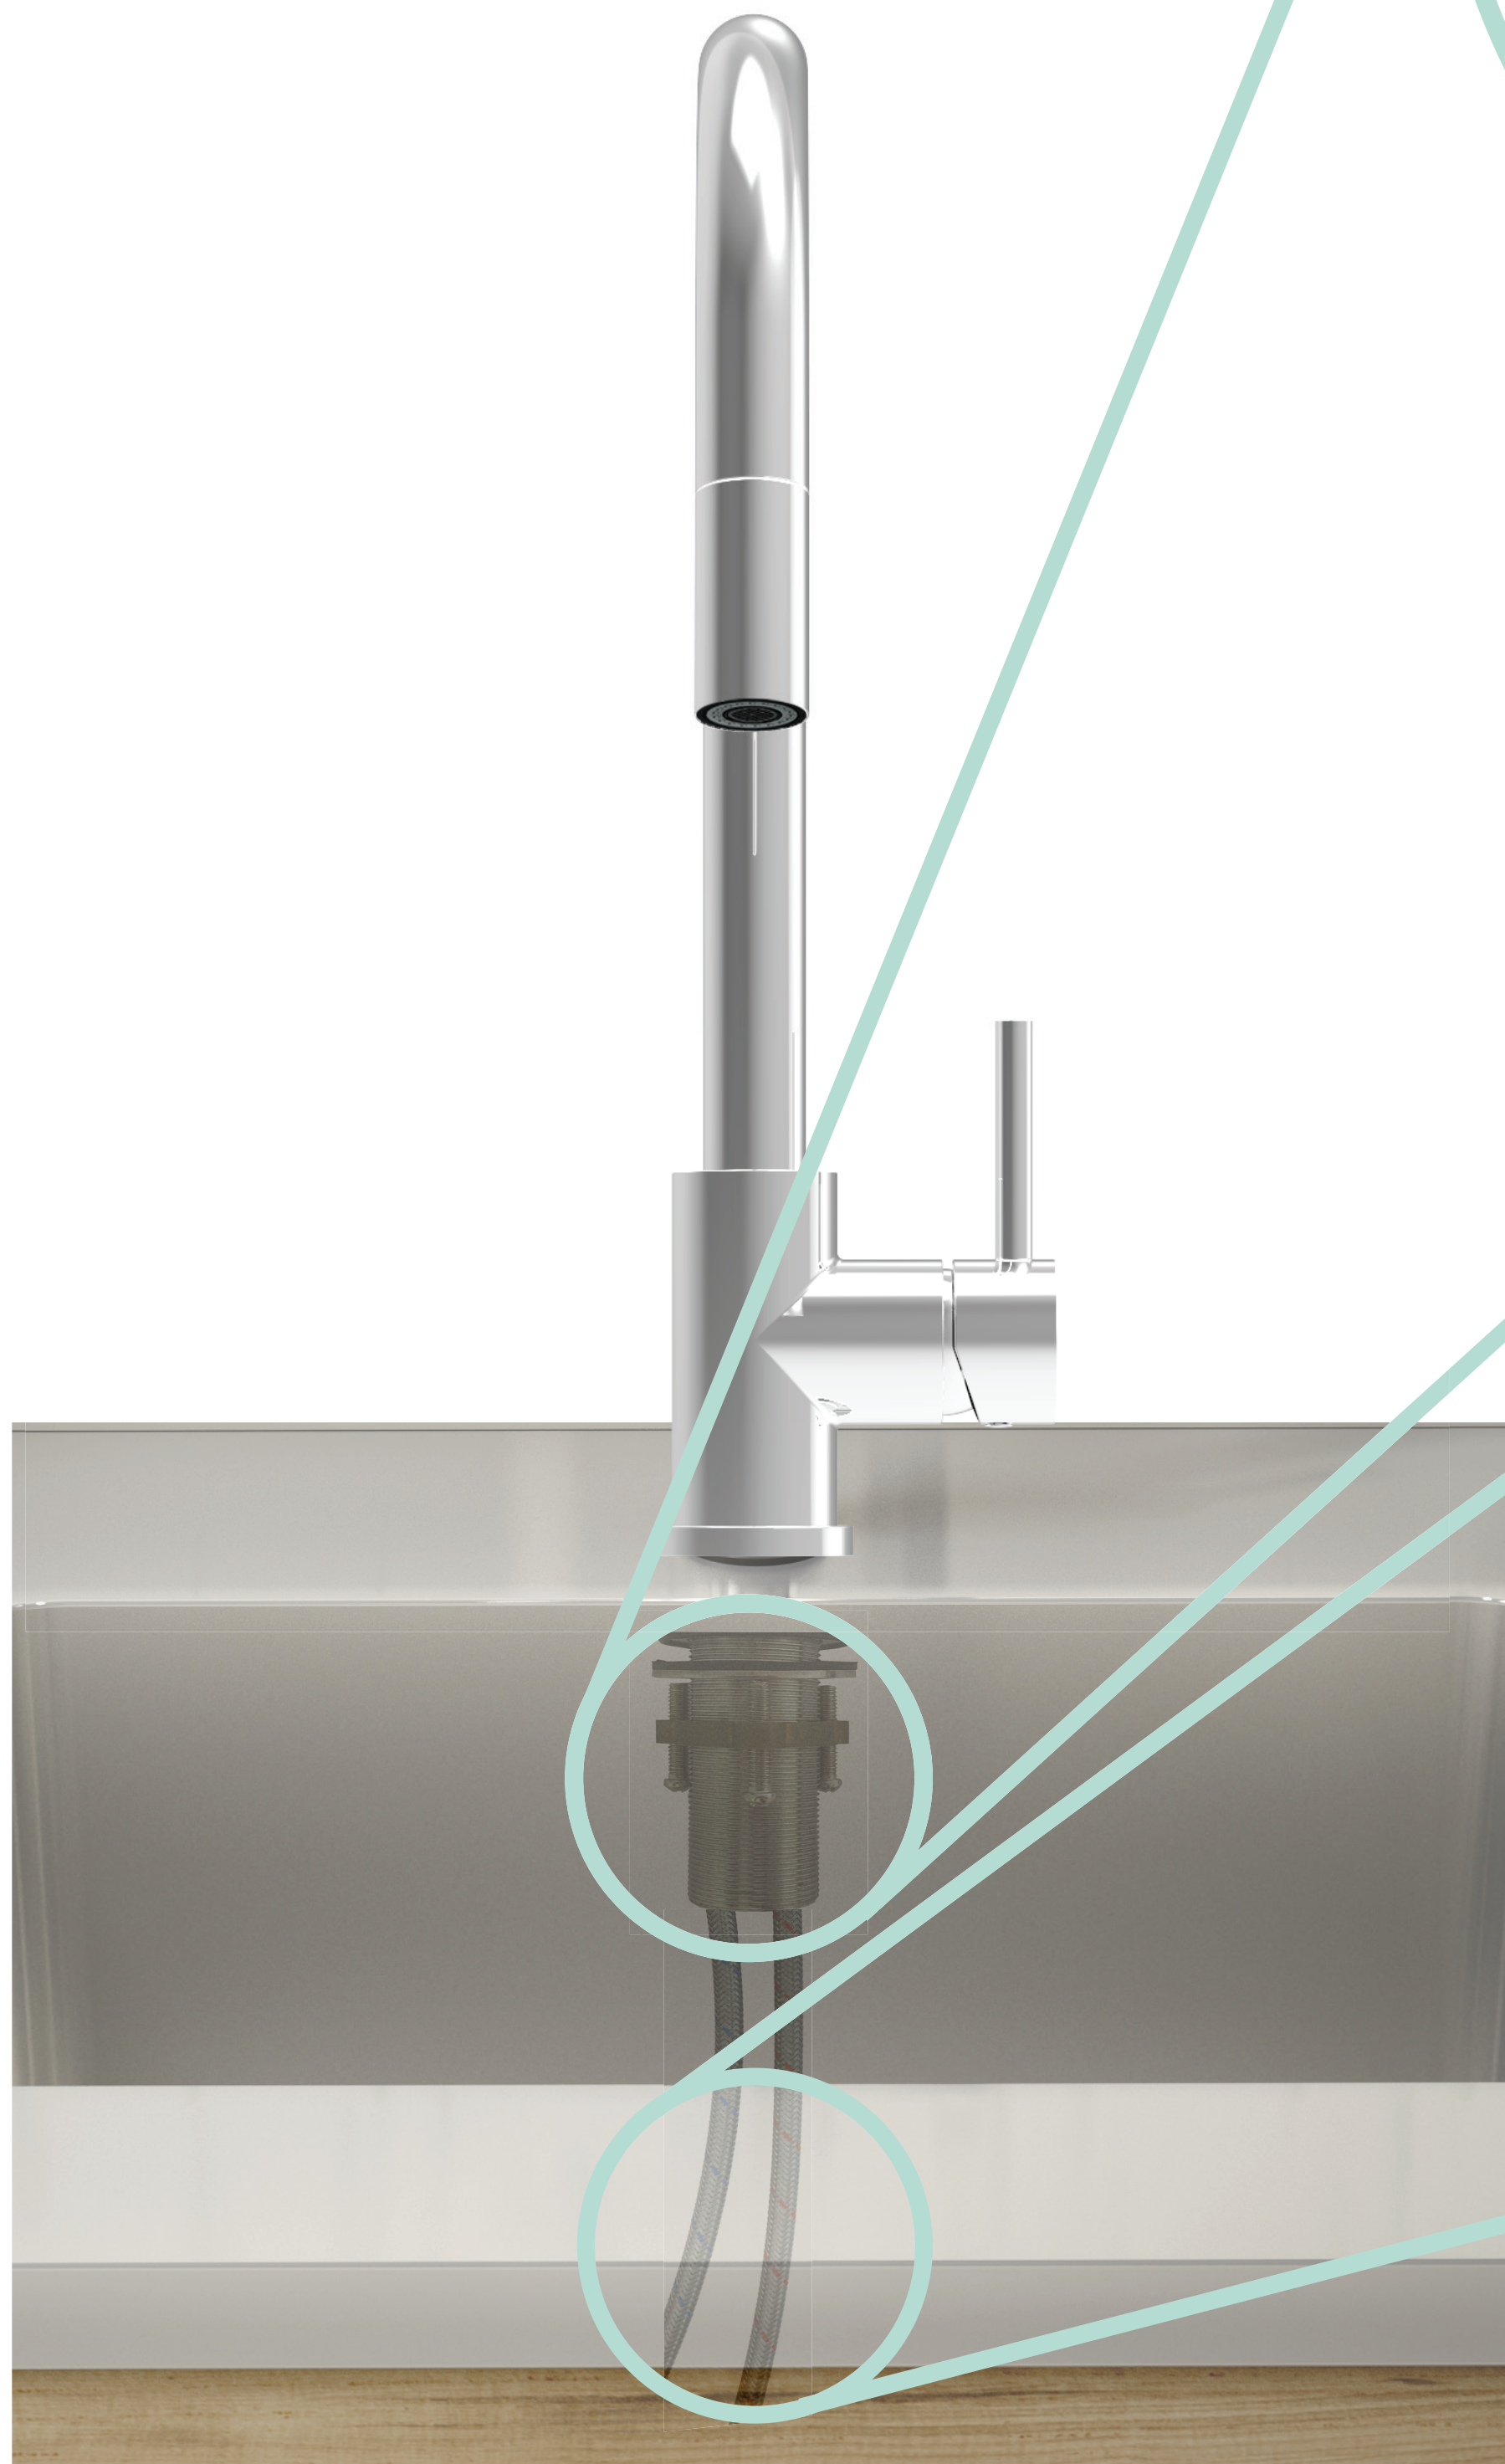

# 360° Swivel Spout

Allows to reach all areas of the sink comfortably and with ease, so you can fill a pot or wash the sink easily.

# Easy Installation —

The installation of a BARiL faucet is very sturdy and simple, thanks to our threaded nut with easy-to-reach screws, even in tight location.

# Quick Connection —

The brass connection facilitates the sprayhead hose's connection to the water supply. Complete the connexion with a simple click - no tools required.

# Ergonomic Faucet

Convenient to fill large pots and tall pitchers, BARiL faucets are designed to fit anywhere, on any sink configurations (single bowl, double bowls, etc.).