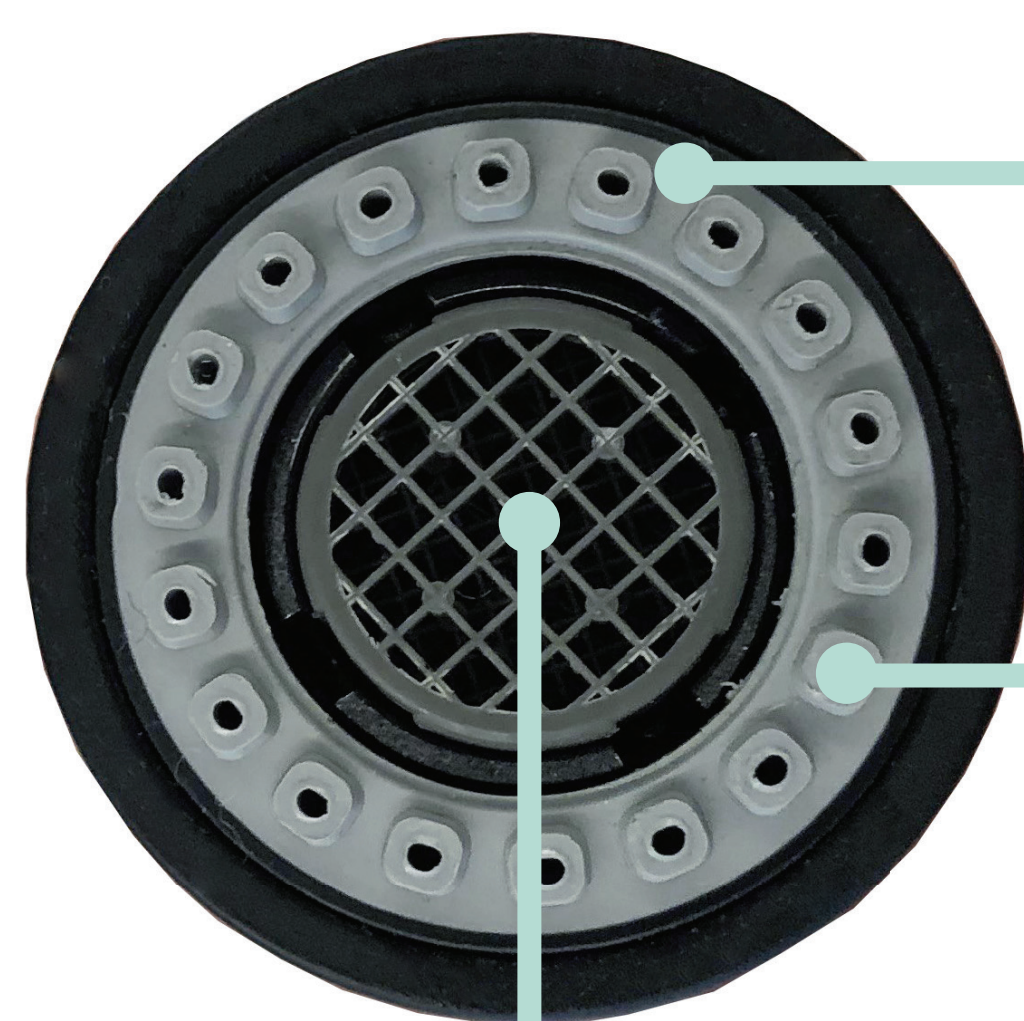

Dual Function Sprayhead

BARiL

STYLE × FUNCTION

With the option between a steady aerated stream and a powerful spray, every tasks will be flawlessly accomplished. Go back between them whitout even turning off the water!

Easy to clean,
anti-limestone
silicone jets

Italian-made
brass head