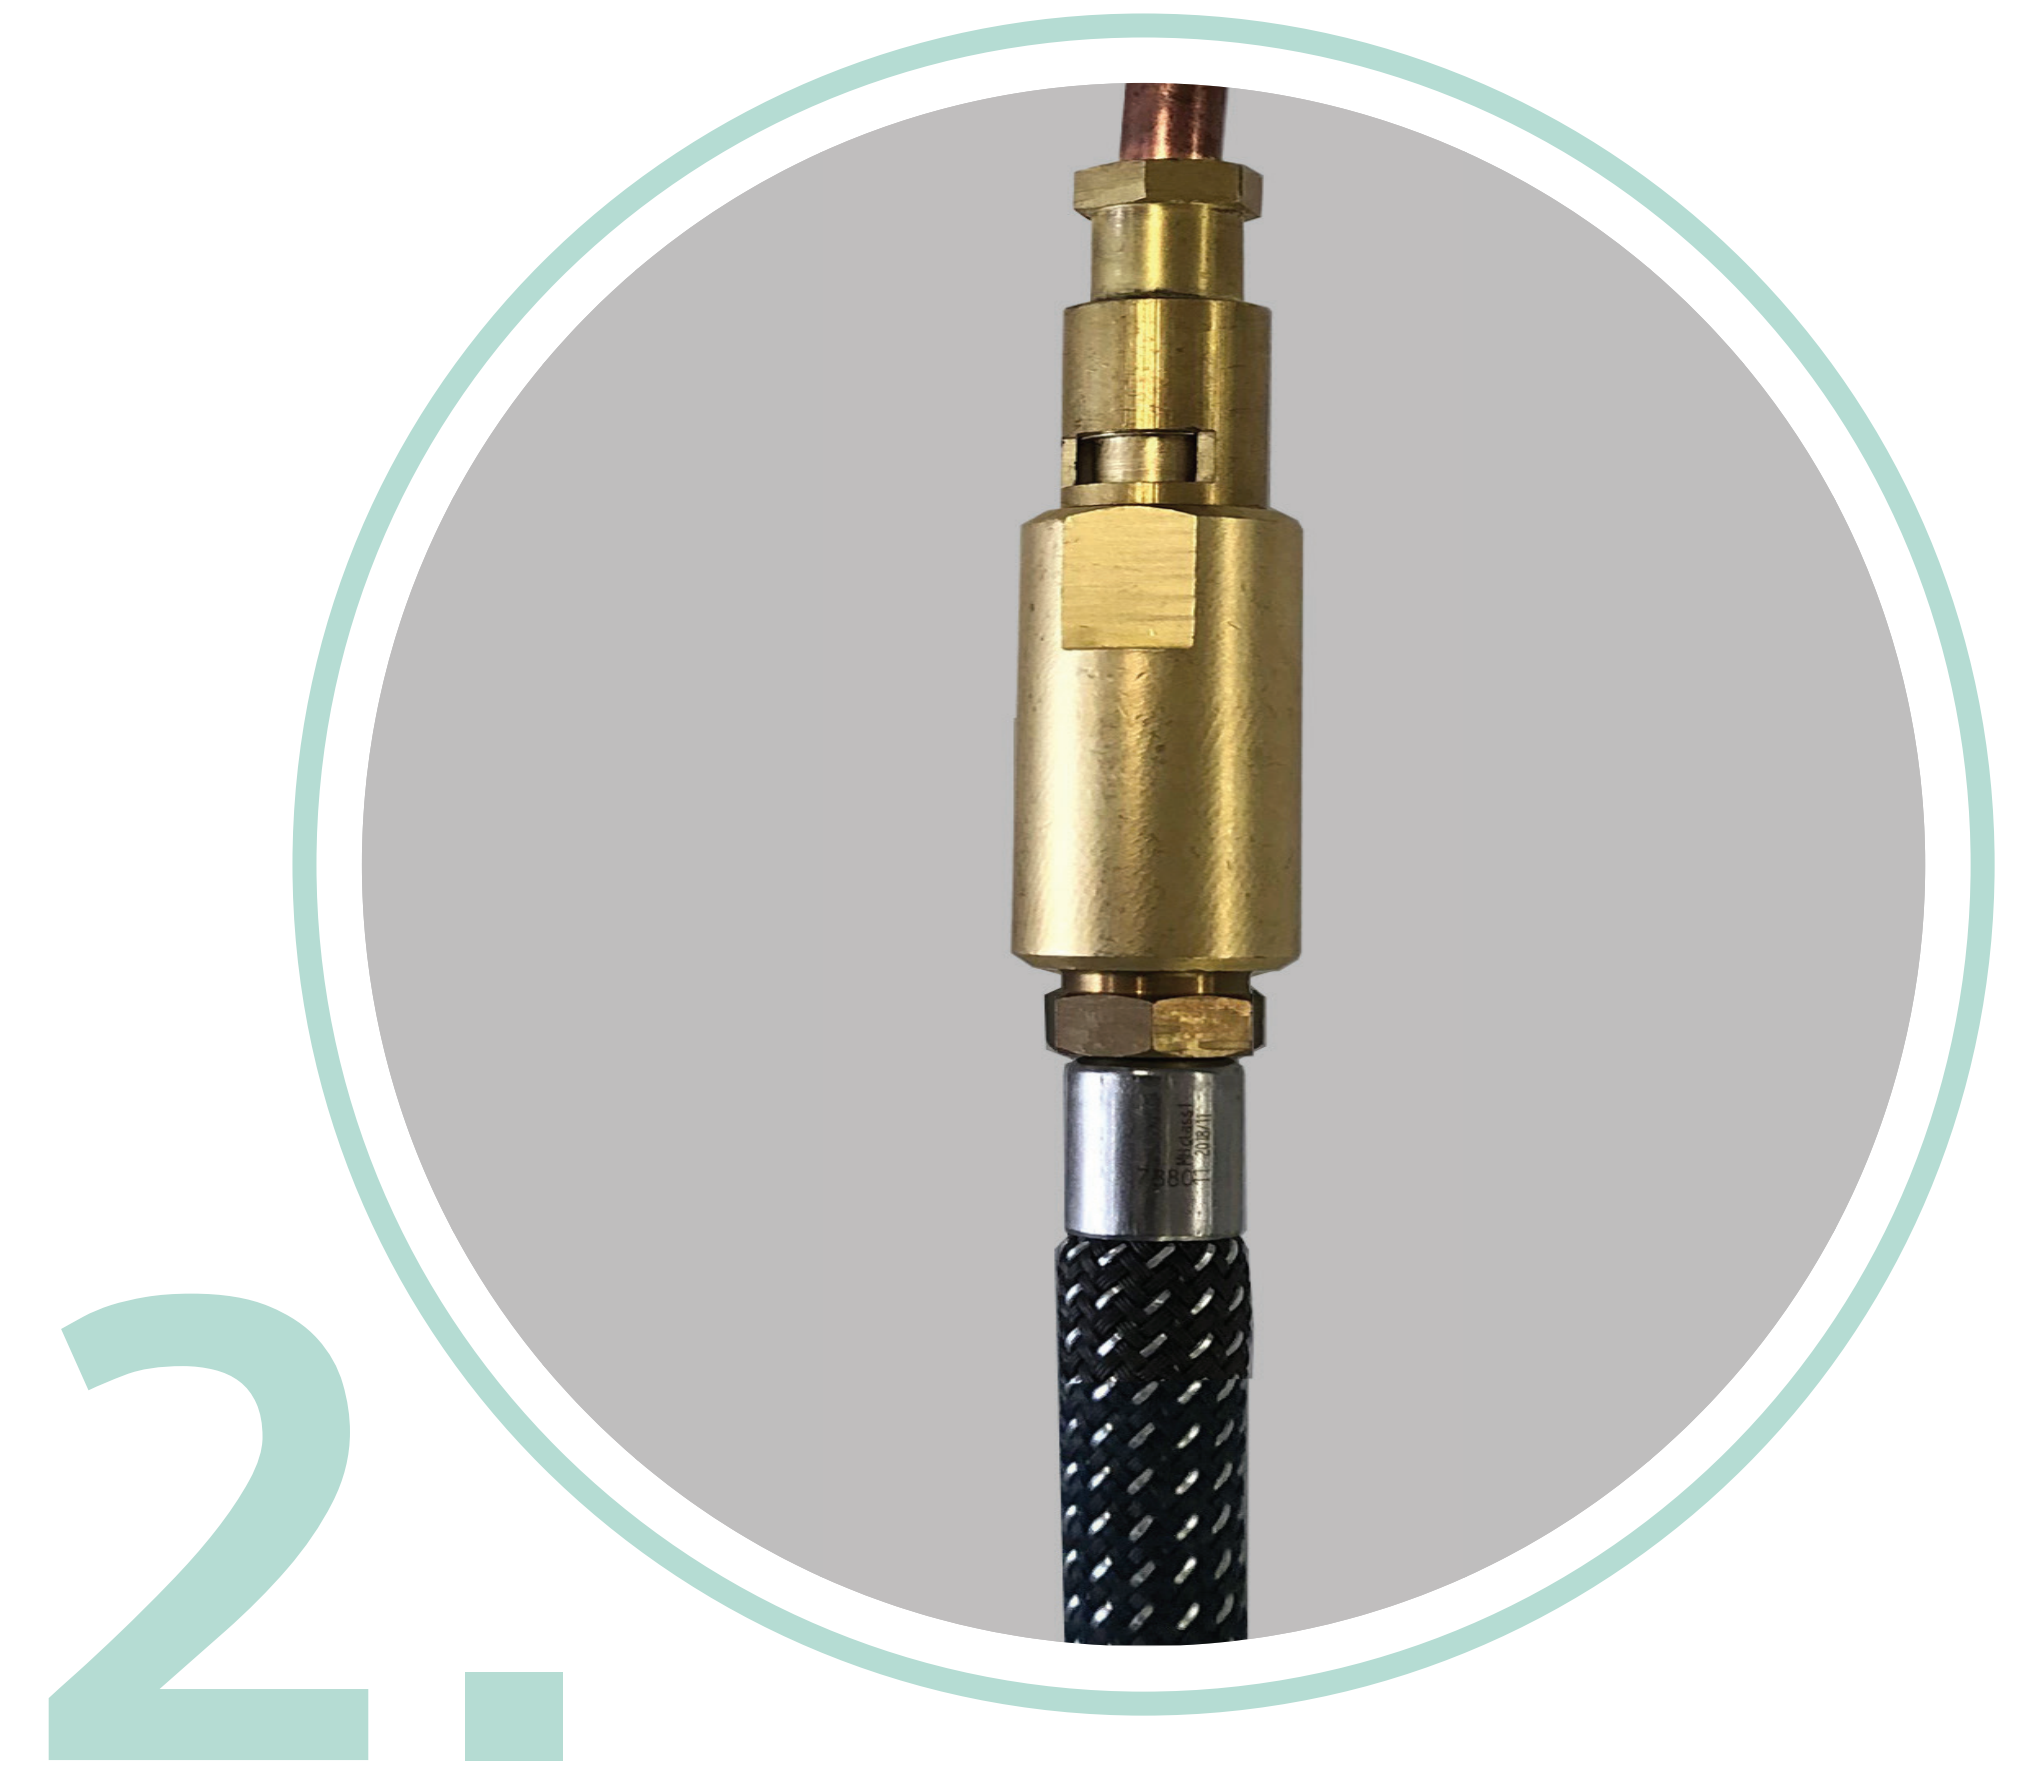

Quick Connection —

The brass connection facilitates the sprayhead hose's connection to the water supply. Complete the connexion with a simple click - no tools required.

BARiL

STYLE × FUNCTION