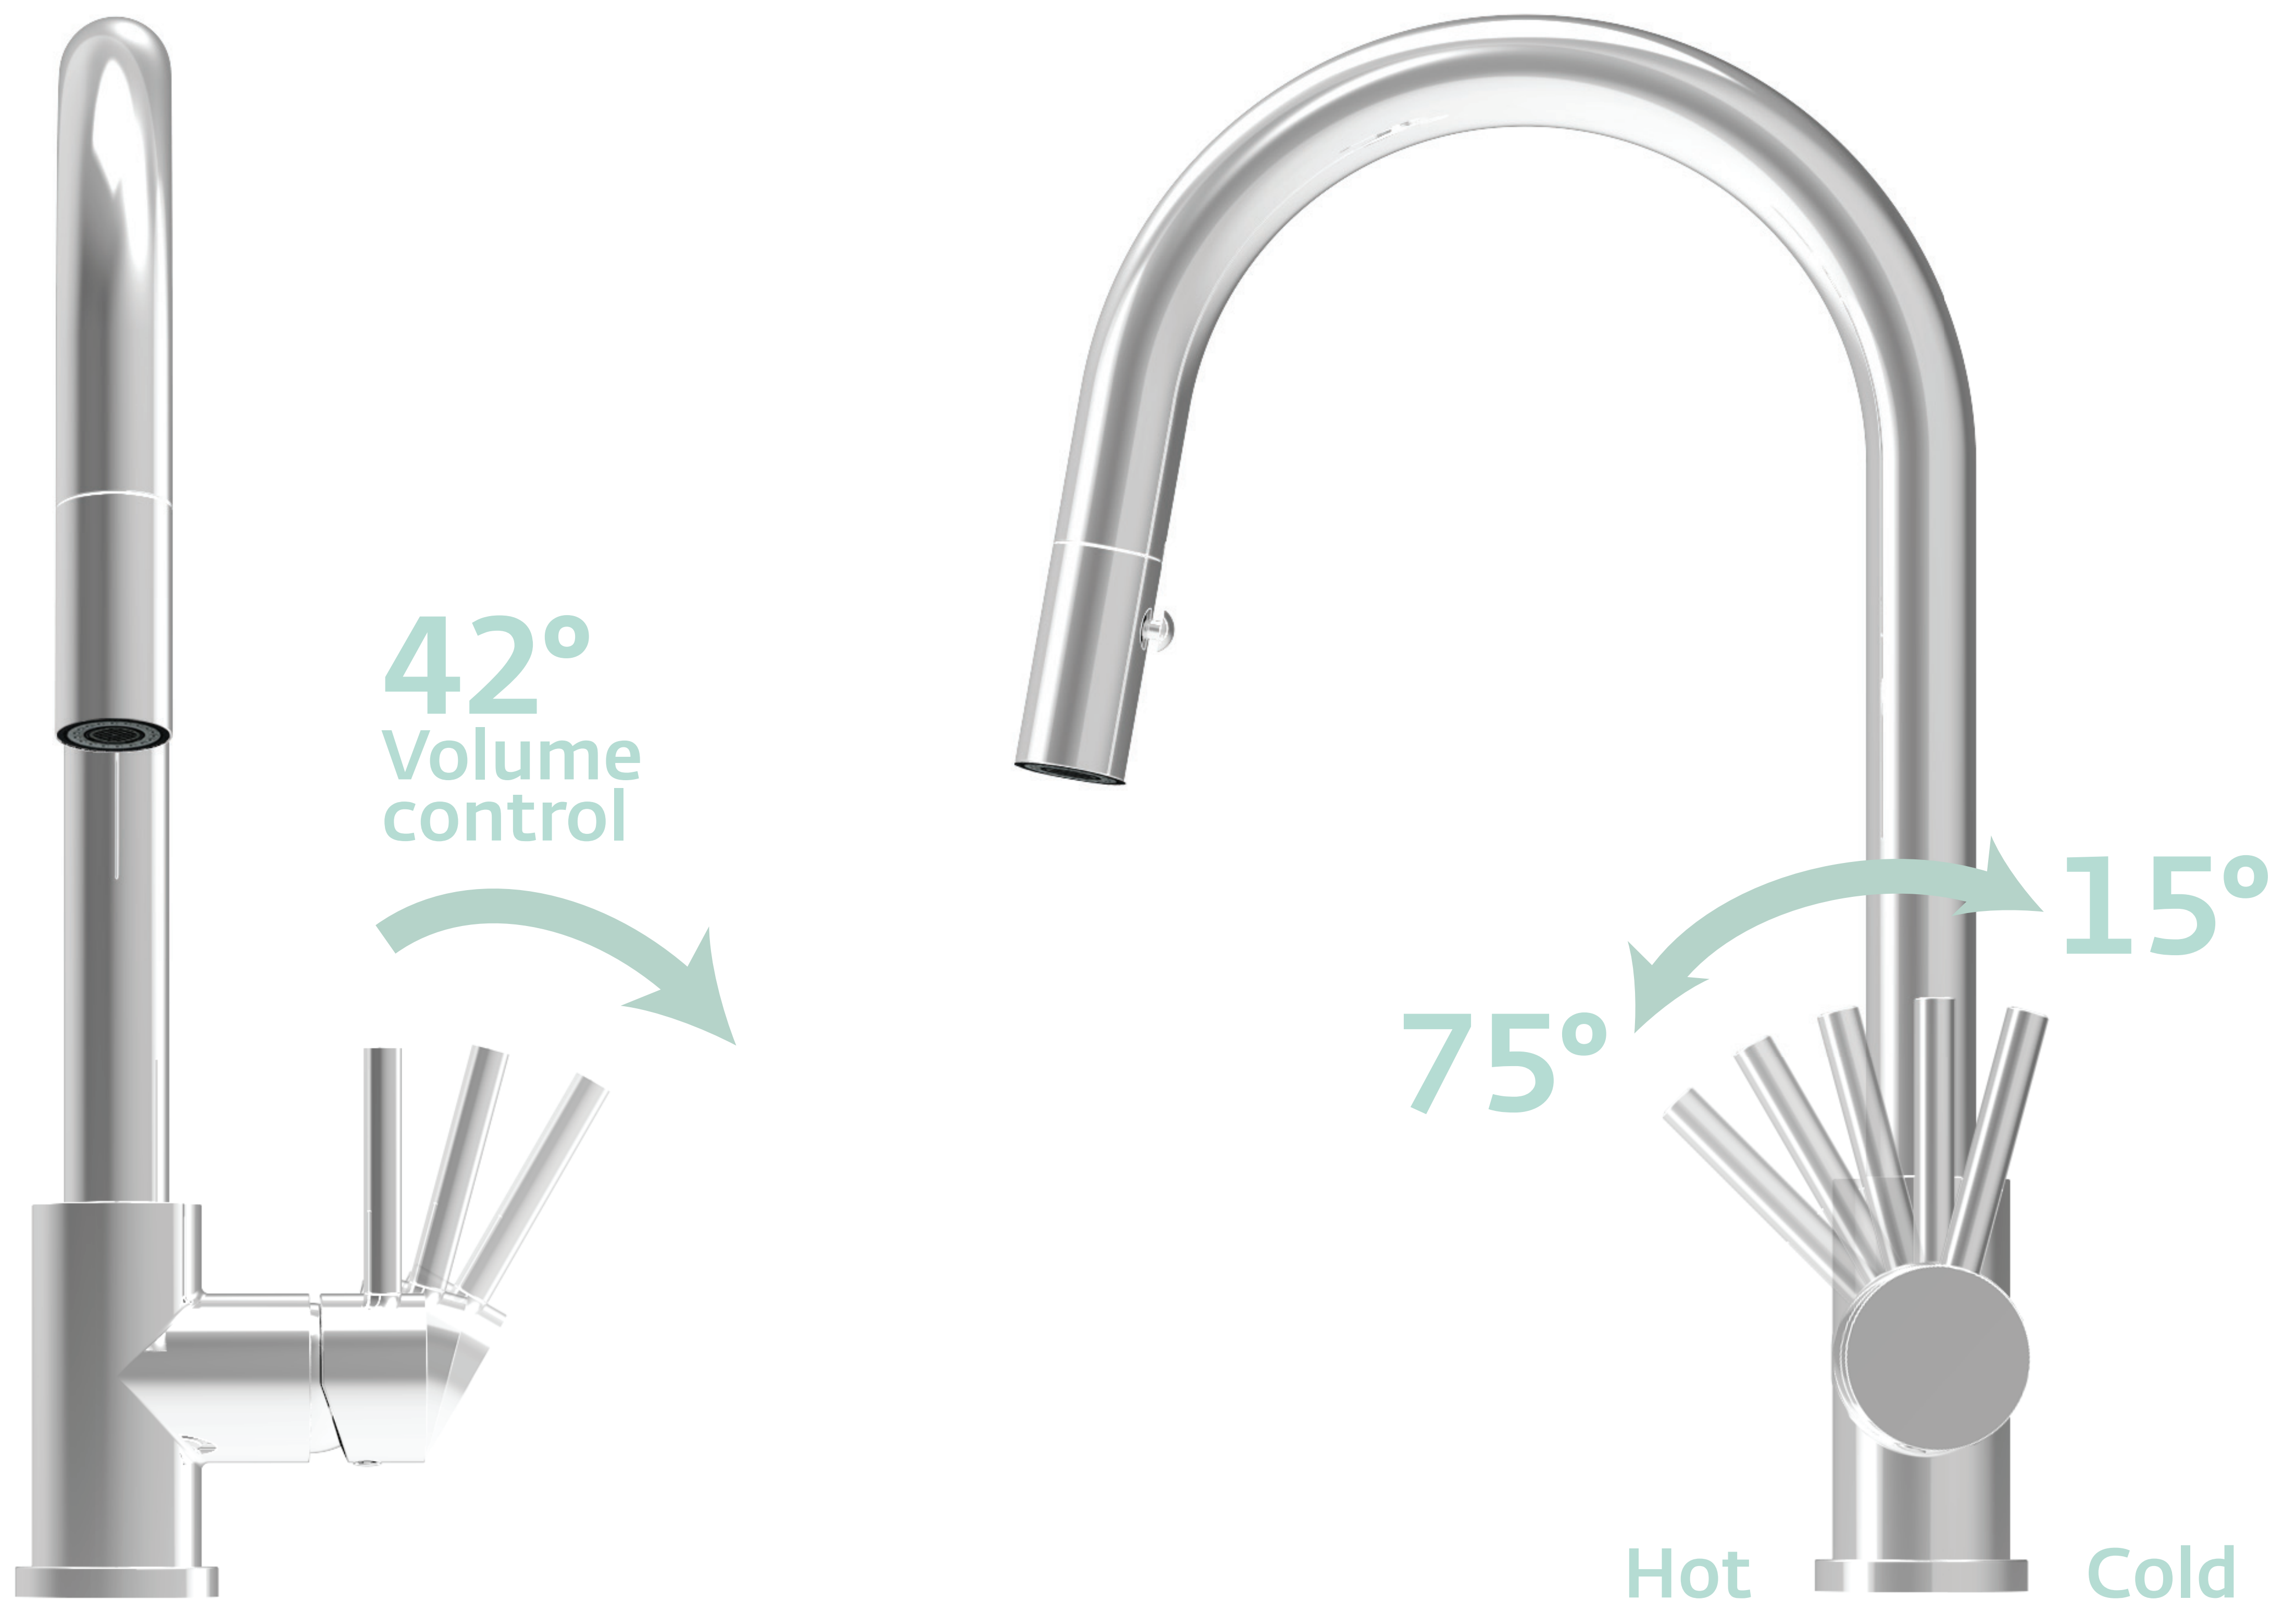

# 360° Swivel Spout

Allows to reach all areas of the sink comfortably and with ease, so you can fill a pot or wash the sink easily.

Italian-made  
brass head

**Stream**

**Spray**

# Smart Handle Design —

The handle only rotates 15° towards the back to avoid knocking on the backsplash and to allow comfort of use even in minimum space.

The faucet opens on cold water when the handle is in upward position, allowing energy savings and avoiding risks of scalding.

# Easy Installation —

The installation of a BARiL faucet is very sturdy and simple, thanks to our threaded nut with easy-to-reach screws, even in tight location.