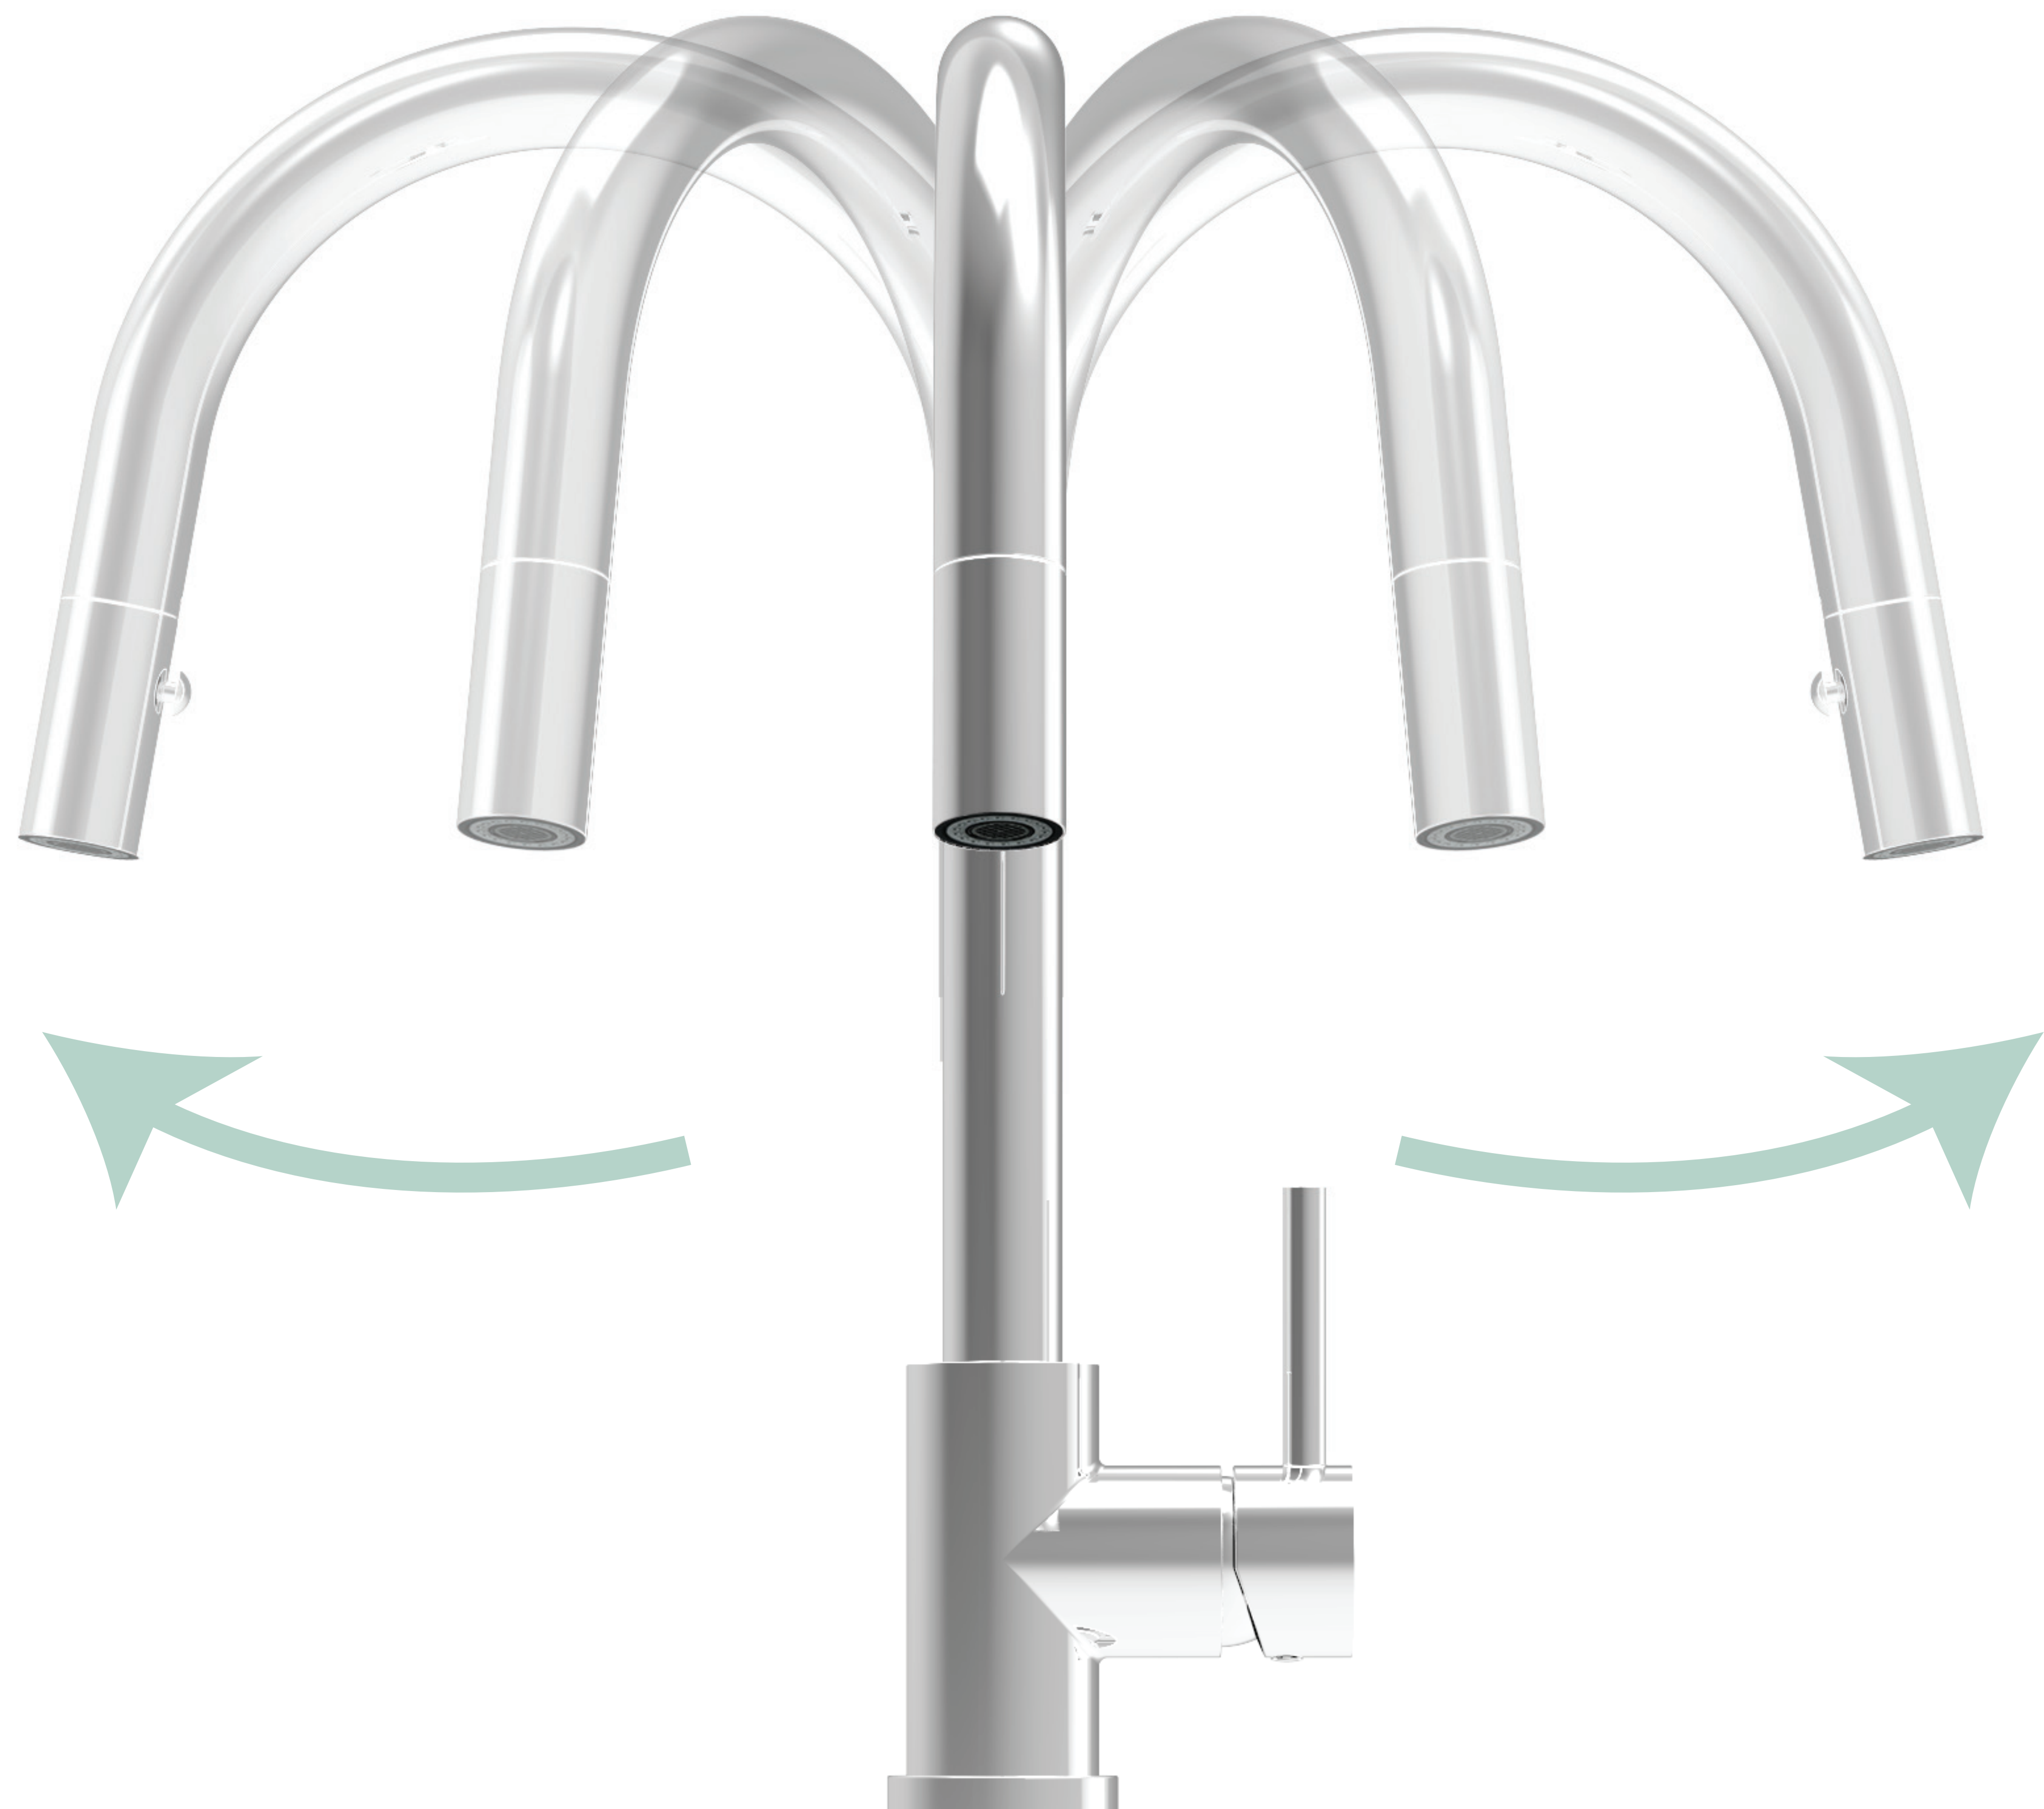

360° Swivel Spout

Allows to reach all areas of the sink comfortably and with ease, so you can fill a pot or wash the sink easily.

BARiL

STYLE × FUNCTION