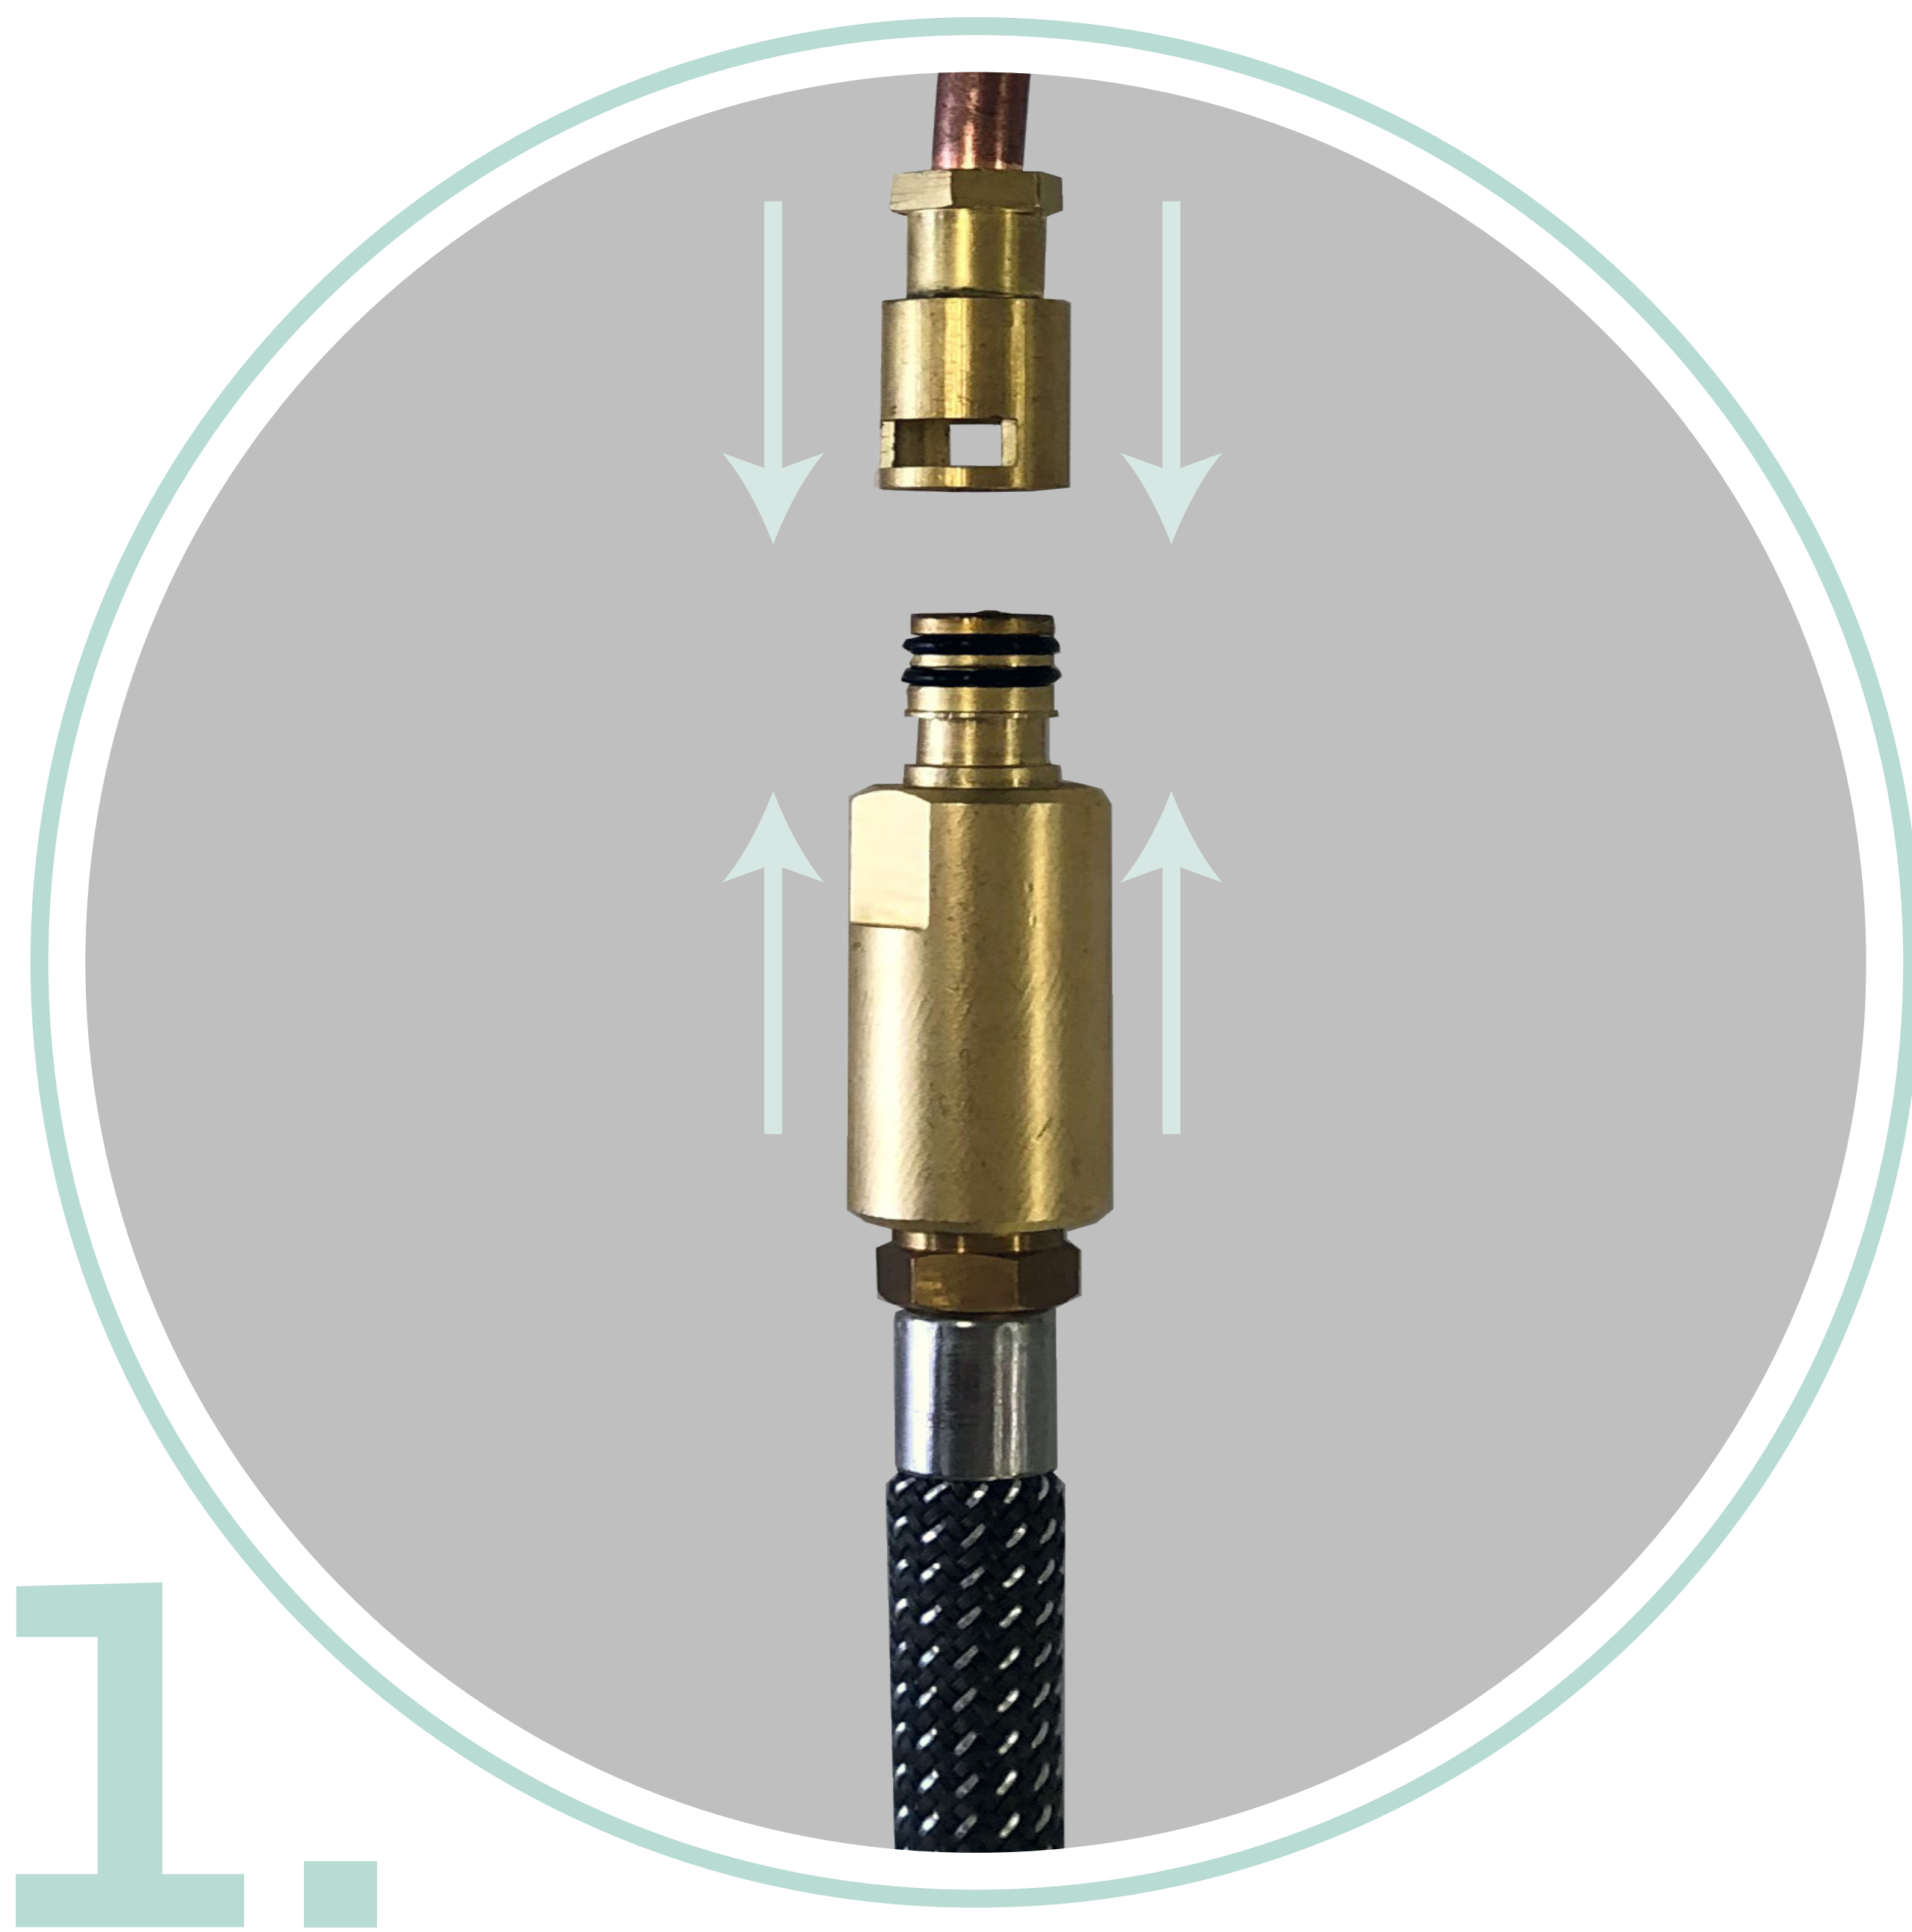

The faucet opens on cold water when the handle is in upward position, allowing energy savings and avoiding risks of scalding.

BARiL

STYLE × FUNCTION

Easy Installation —

The installation of a BARiL faucet is very sturdy and simple, thanks to our threaded nut with easy-to-reach screws, even in tight location.

BARiL

STYLE × FUNCTION

3-points tightening make the installation very sturdy: it will not loosen.

Softpex Supply Lines

Corrosion and kink resistant, color coded. Swivel connection nuts to water inlets to facilitate the installation, and avoid twisting of the supply lines.

Quick Connection —

The brass connection facilitates the sprayhead hose's connection to the water supply. Complete the connexion with a simple click - no tools required.

BARiL

STYLE × FUNCTION

Superswivel Sprayhead —

The integrated ball joint of the handspray hose makes the sprayhead very easy and smooth to rotate while allowing multidirectional movements.

BARiL

STYLE × FUNCTION

Ergonomic Faucet

Convenient to fill large pots and tall pitchers, BARiL faucets are designed to fit anywhere, on any sink configurations (single bowl, double bowls, etc.).