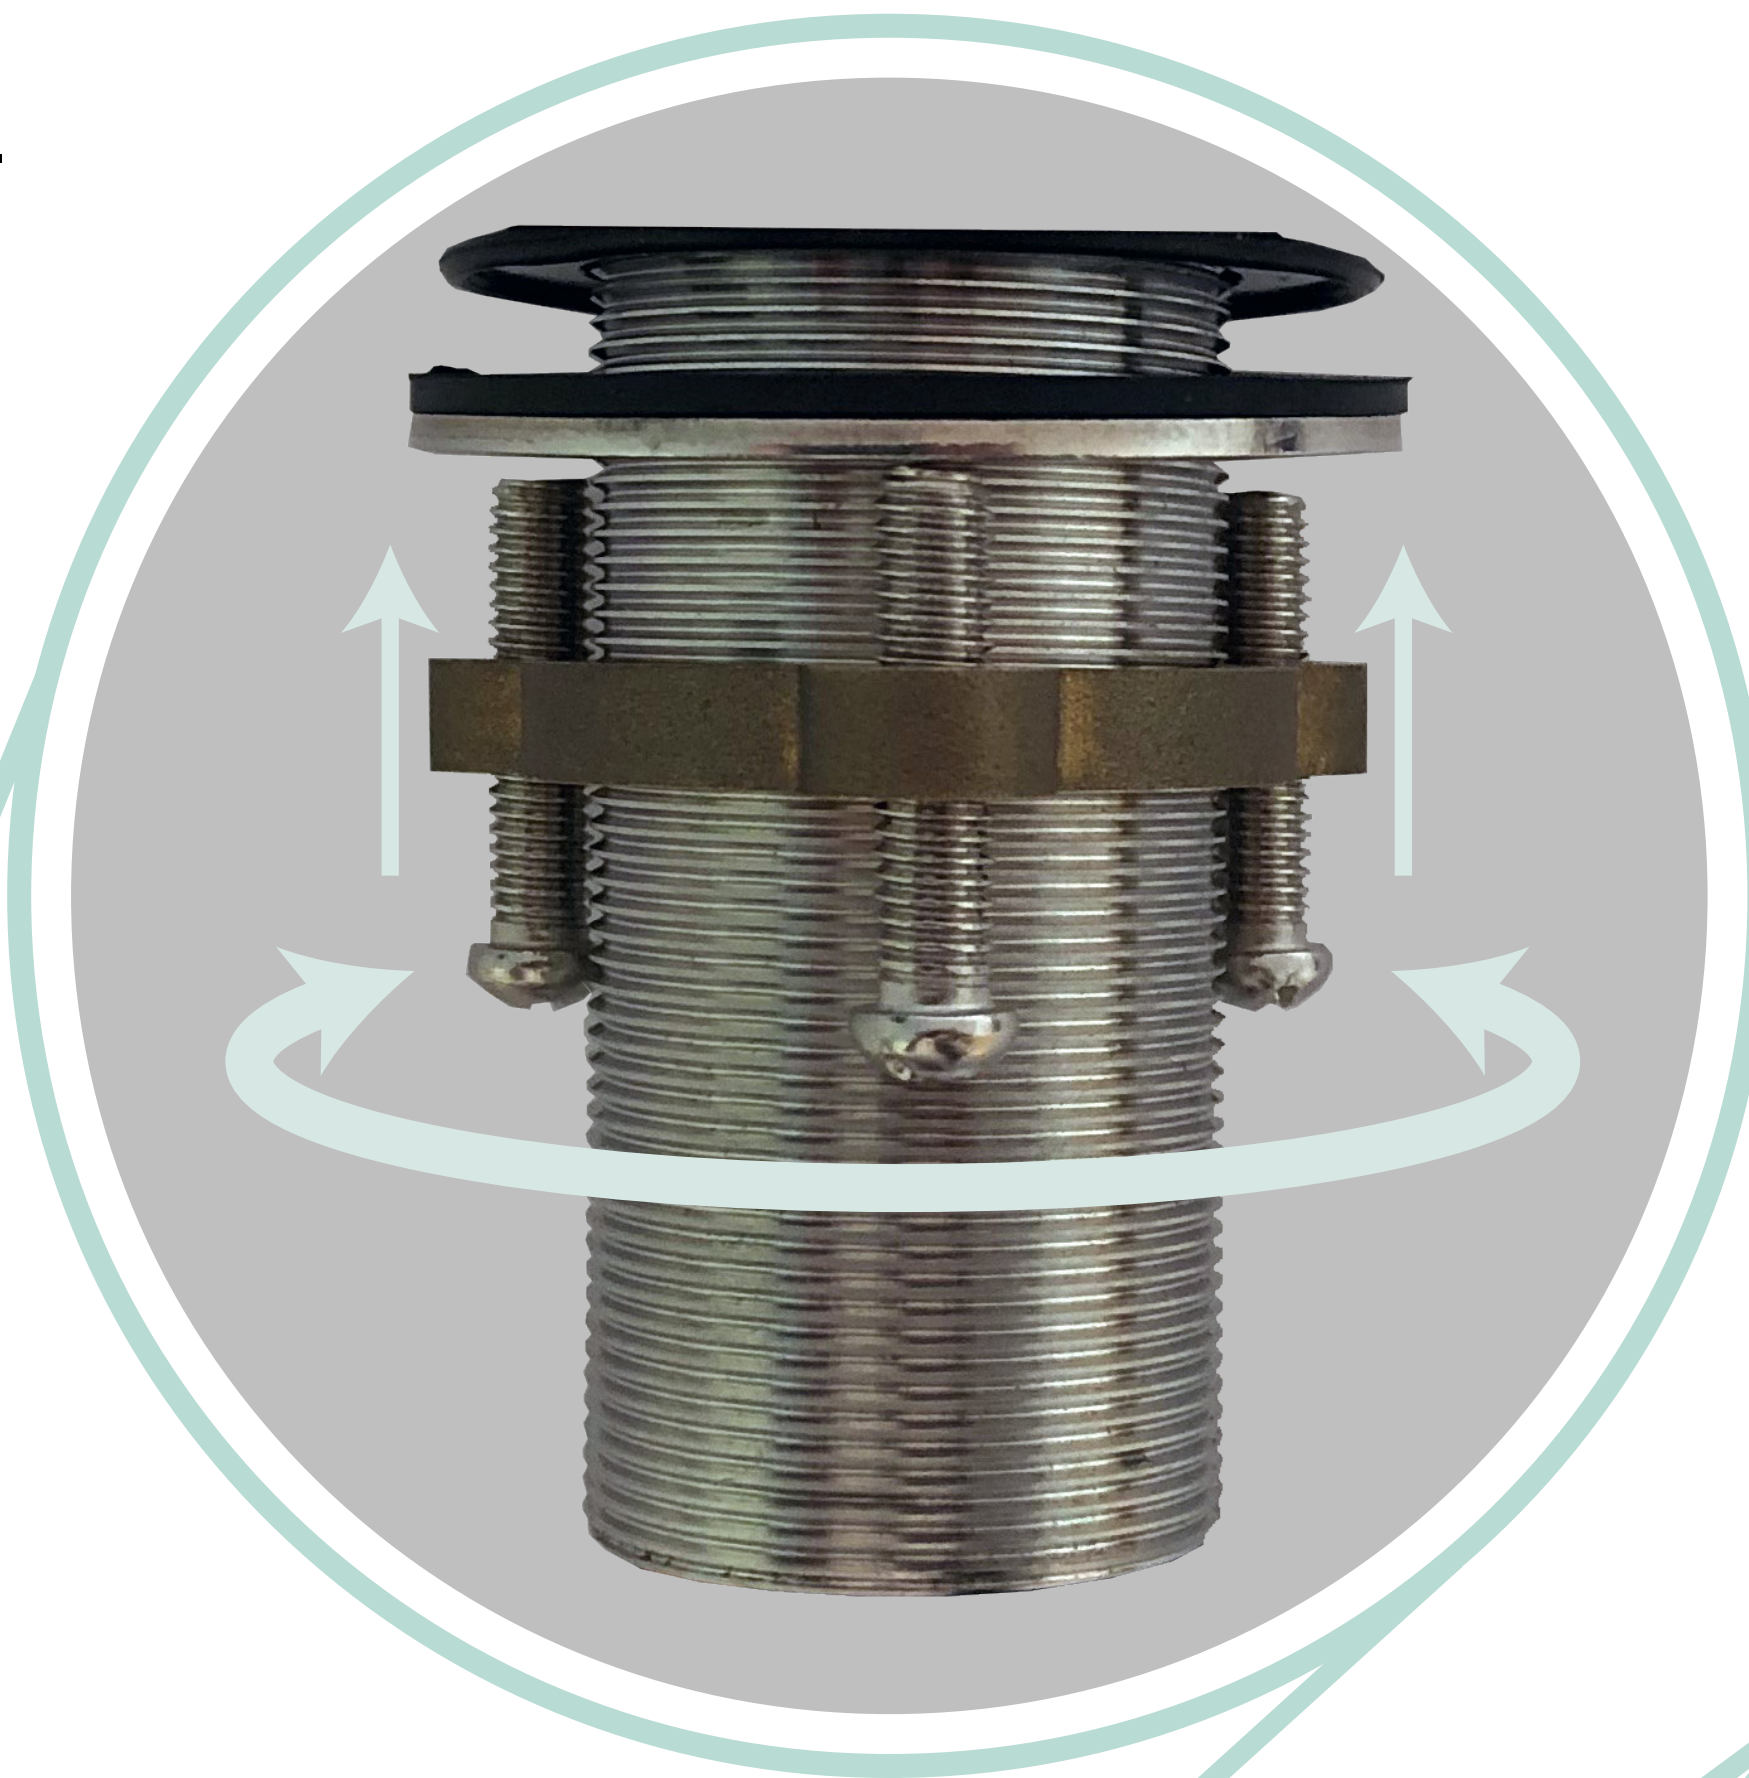

Automatic docking

Ensures the head locks in its original position

Smart Handle Design

The handle only rotates 15° towards the back to avoid knocking on the backsplash and to allow comfort of use even in minimum space.

The faucet opens on cold water when the handle is in upward position, allowing energy savings and avoiding risks of scalding.

BARiL

STYLE × FUNCTION

Easy Installation —

The installation of a BARiL faucet is very sturdy and simple, thanks to our threaded nut with easy-to-reach screws, even in tight location.

BARiL

STYLE × FUNCTION

3-points tightening make the installation very sturdy: it will not loosen.

Softpex Supply Lines

Corrosion and kink resistant, color coded. Swivel connection nuts to water inlets to facilitate the installation, and avoid twisting of the supply lines.

Quick Connection —

The brass connection facilitates the sprayhead hose's connection to the water supply. Complete the connexion with a simple click - no tools required.

BARiL

STYLE × FUNCTION

Superswivel Sprayhead —