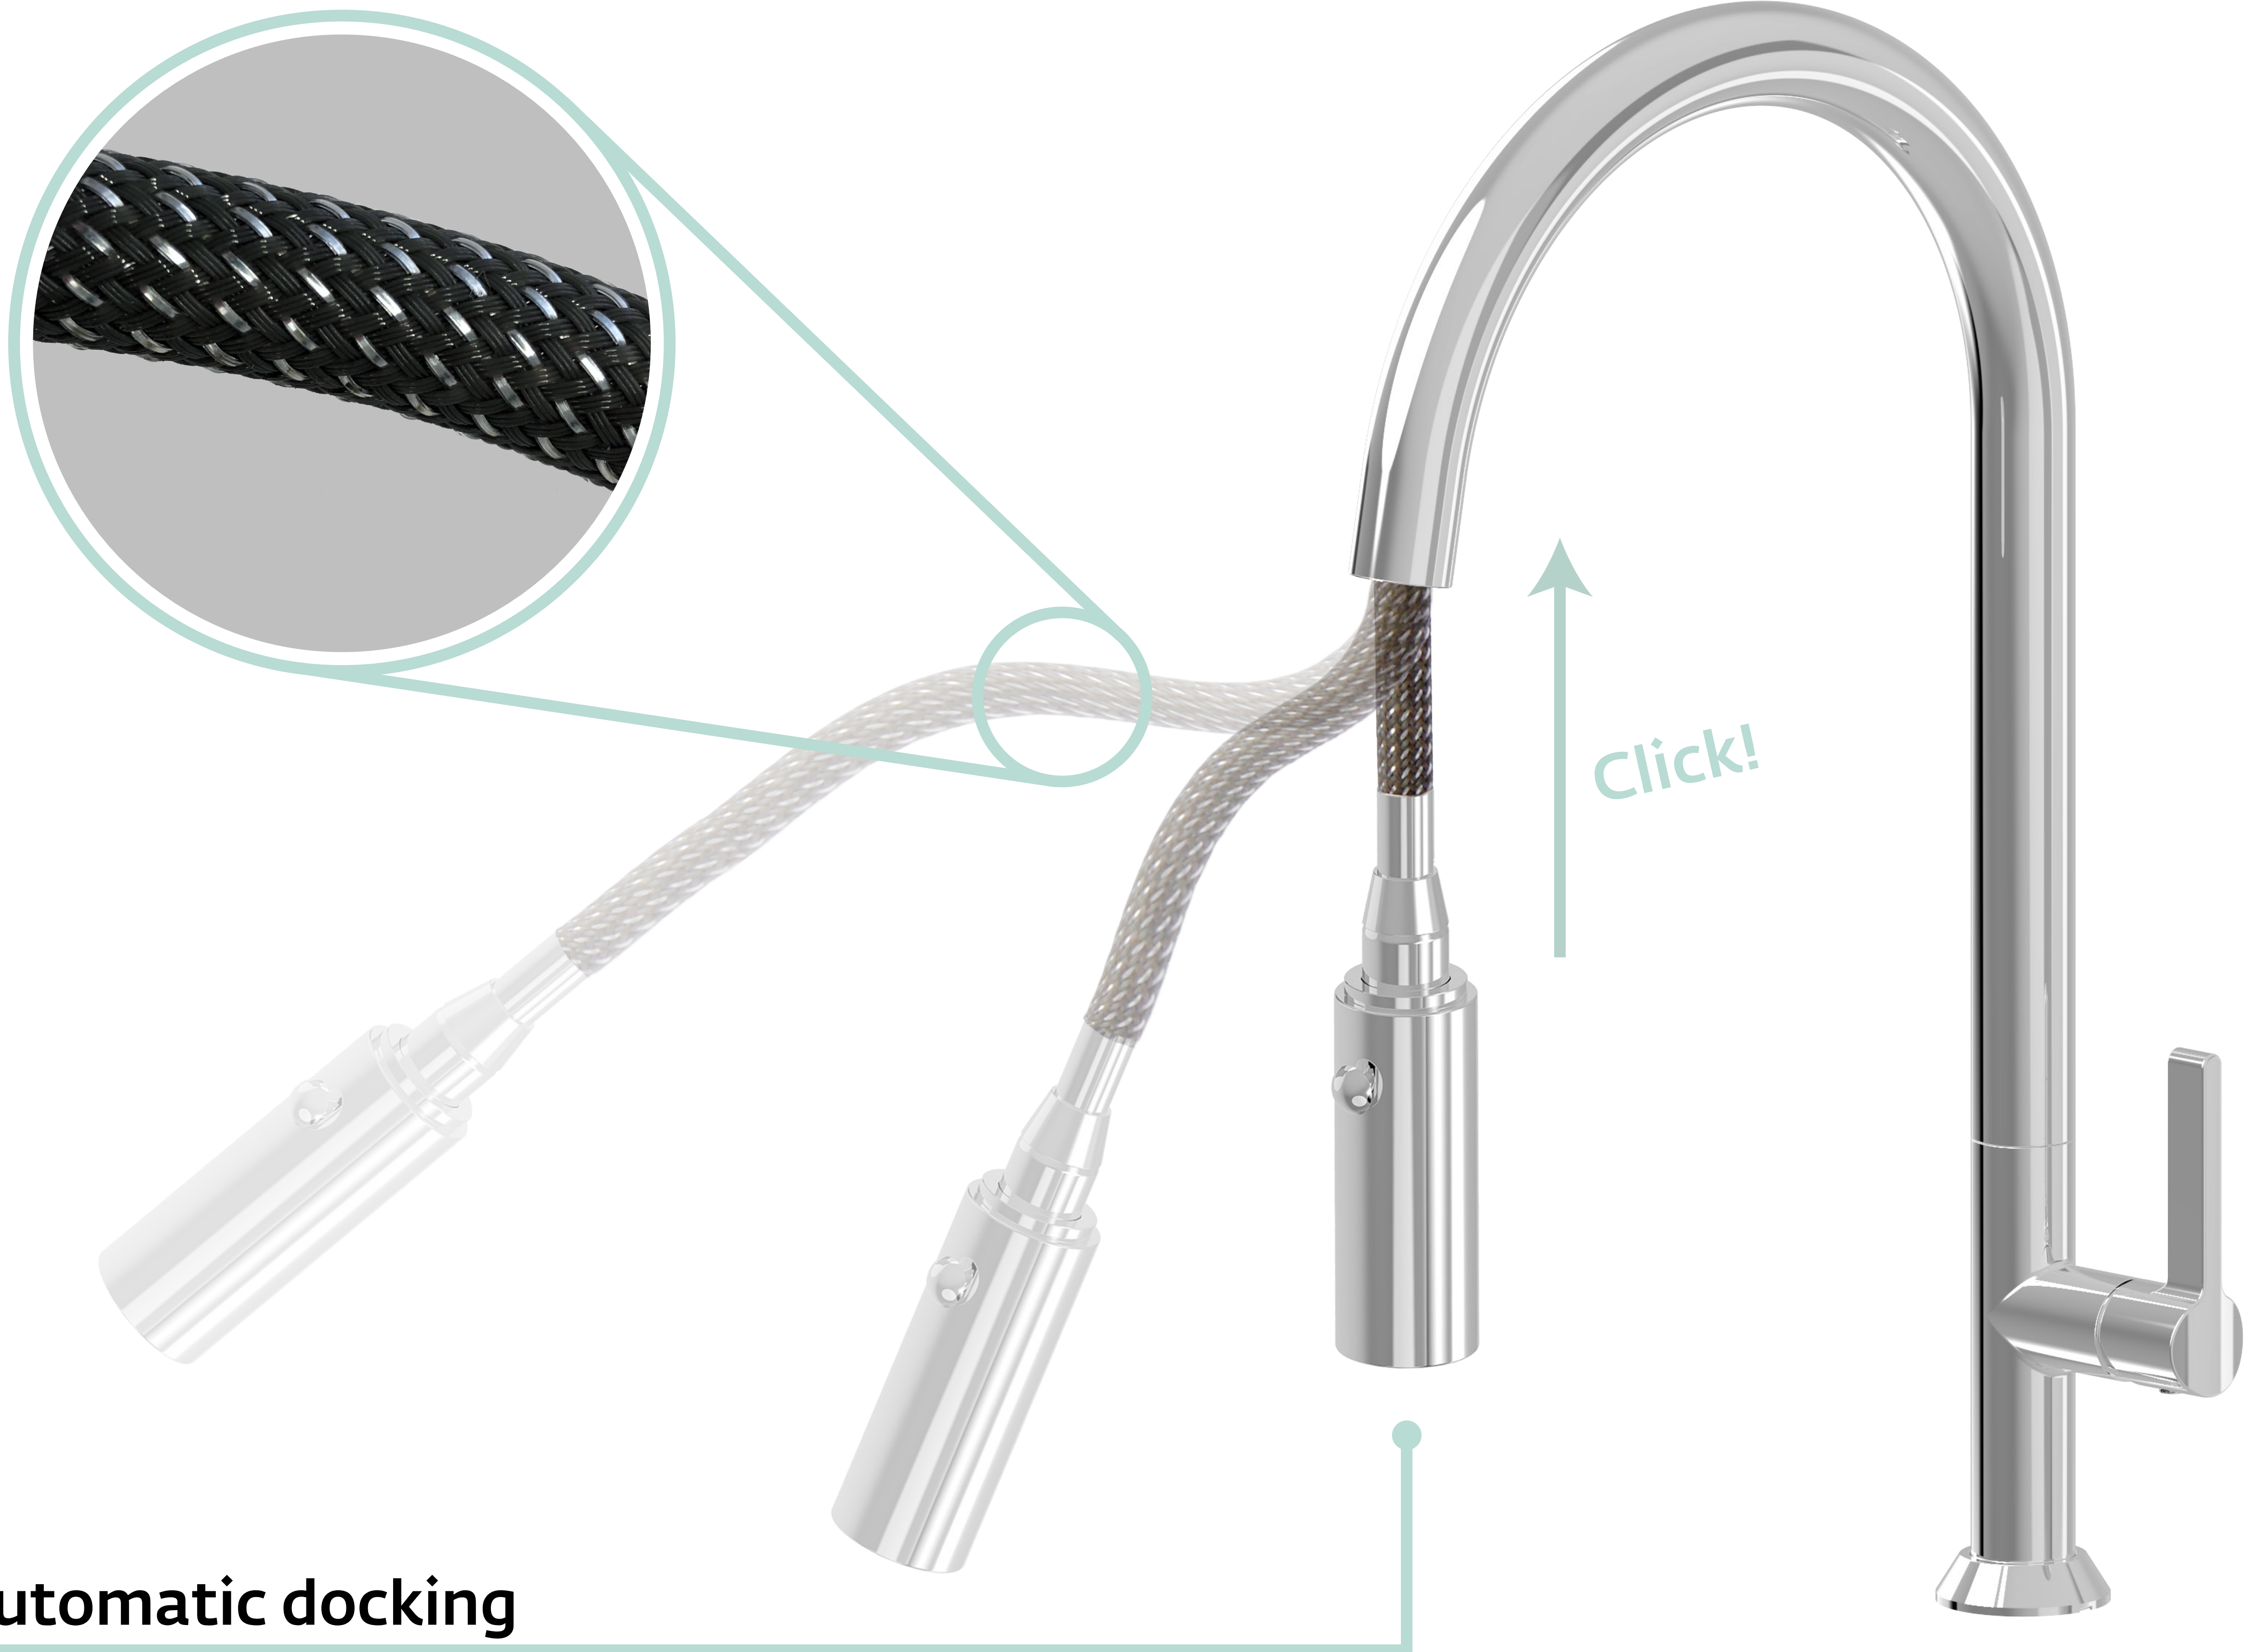

**Satin
Brass (LL)**

**Satin
Copper (VV)**

Gold (GG)

360° Swivel Spout

Allows to reach all areas of the sink comfortably and with ease, so you can fill a pot or wash the sink easily.

BARiL

STYLE × FUNCTION

Dual Function Sprayhead

Italian-made
brass head

Stream

Spray

Superior Hose

Besides being very durable, our lightweight, flexible German-made braided hose is a pleasure to use. It glides so smoothly and quietly!

BARiL

STYLE × FUNCTION

Automatic docking

Ensures the head locks in its original position

Smart Handle Design

The handle only rotates 15° towards the back to avoid knocking on the backsplash and to allow comfort of use even in minimum space.

The faucet opens on cold water when the handle is in upward position, allowing energy savings and avoiding risks of scalding.

BARiL

STYLE × FUNCTION

Easy Installation —

The installation of a BARiL faucet is very sturdy and simple, thanks to our threaded nut with easy-to-reach screws, even in tight location.