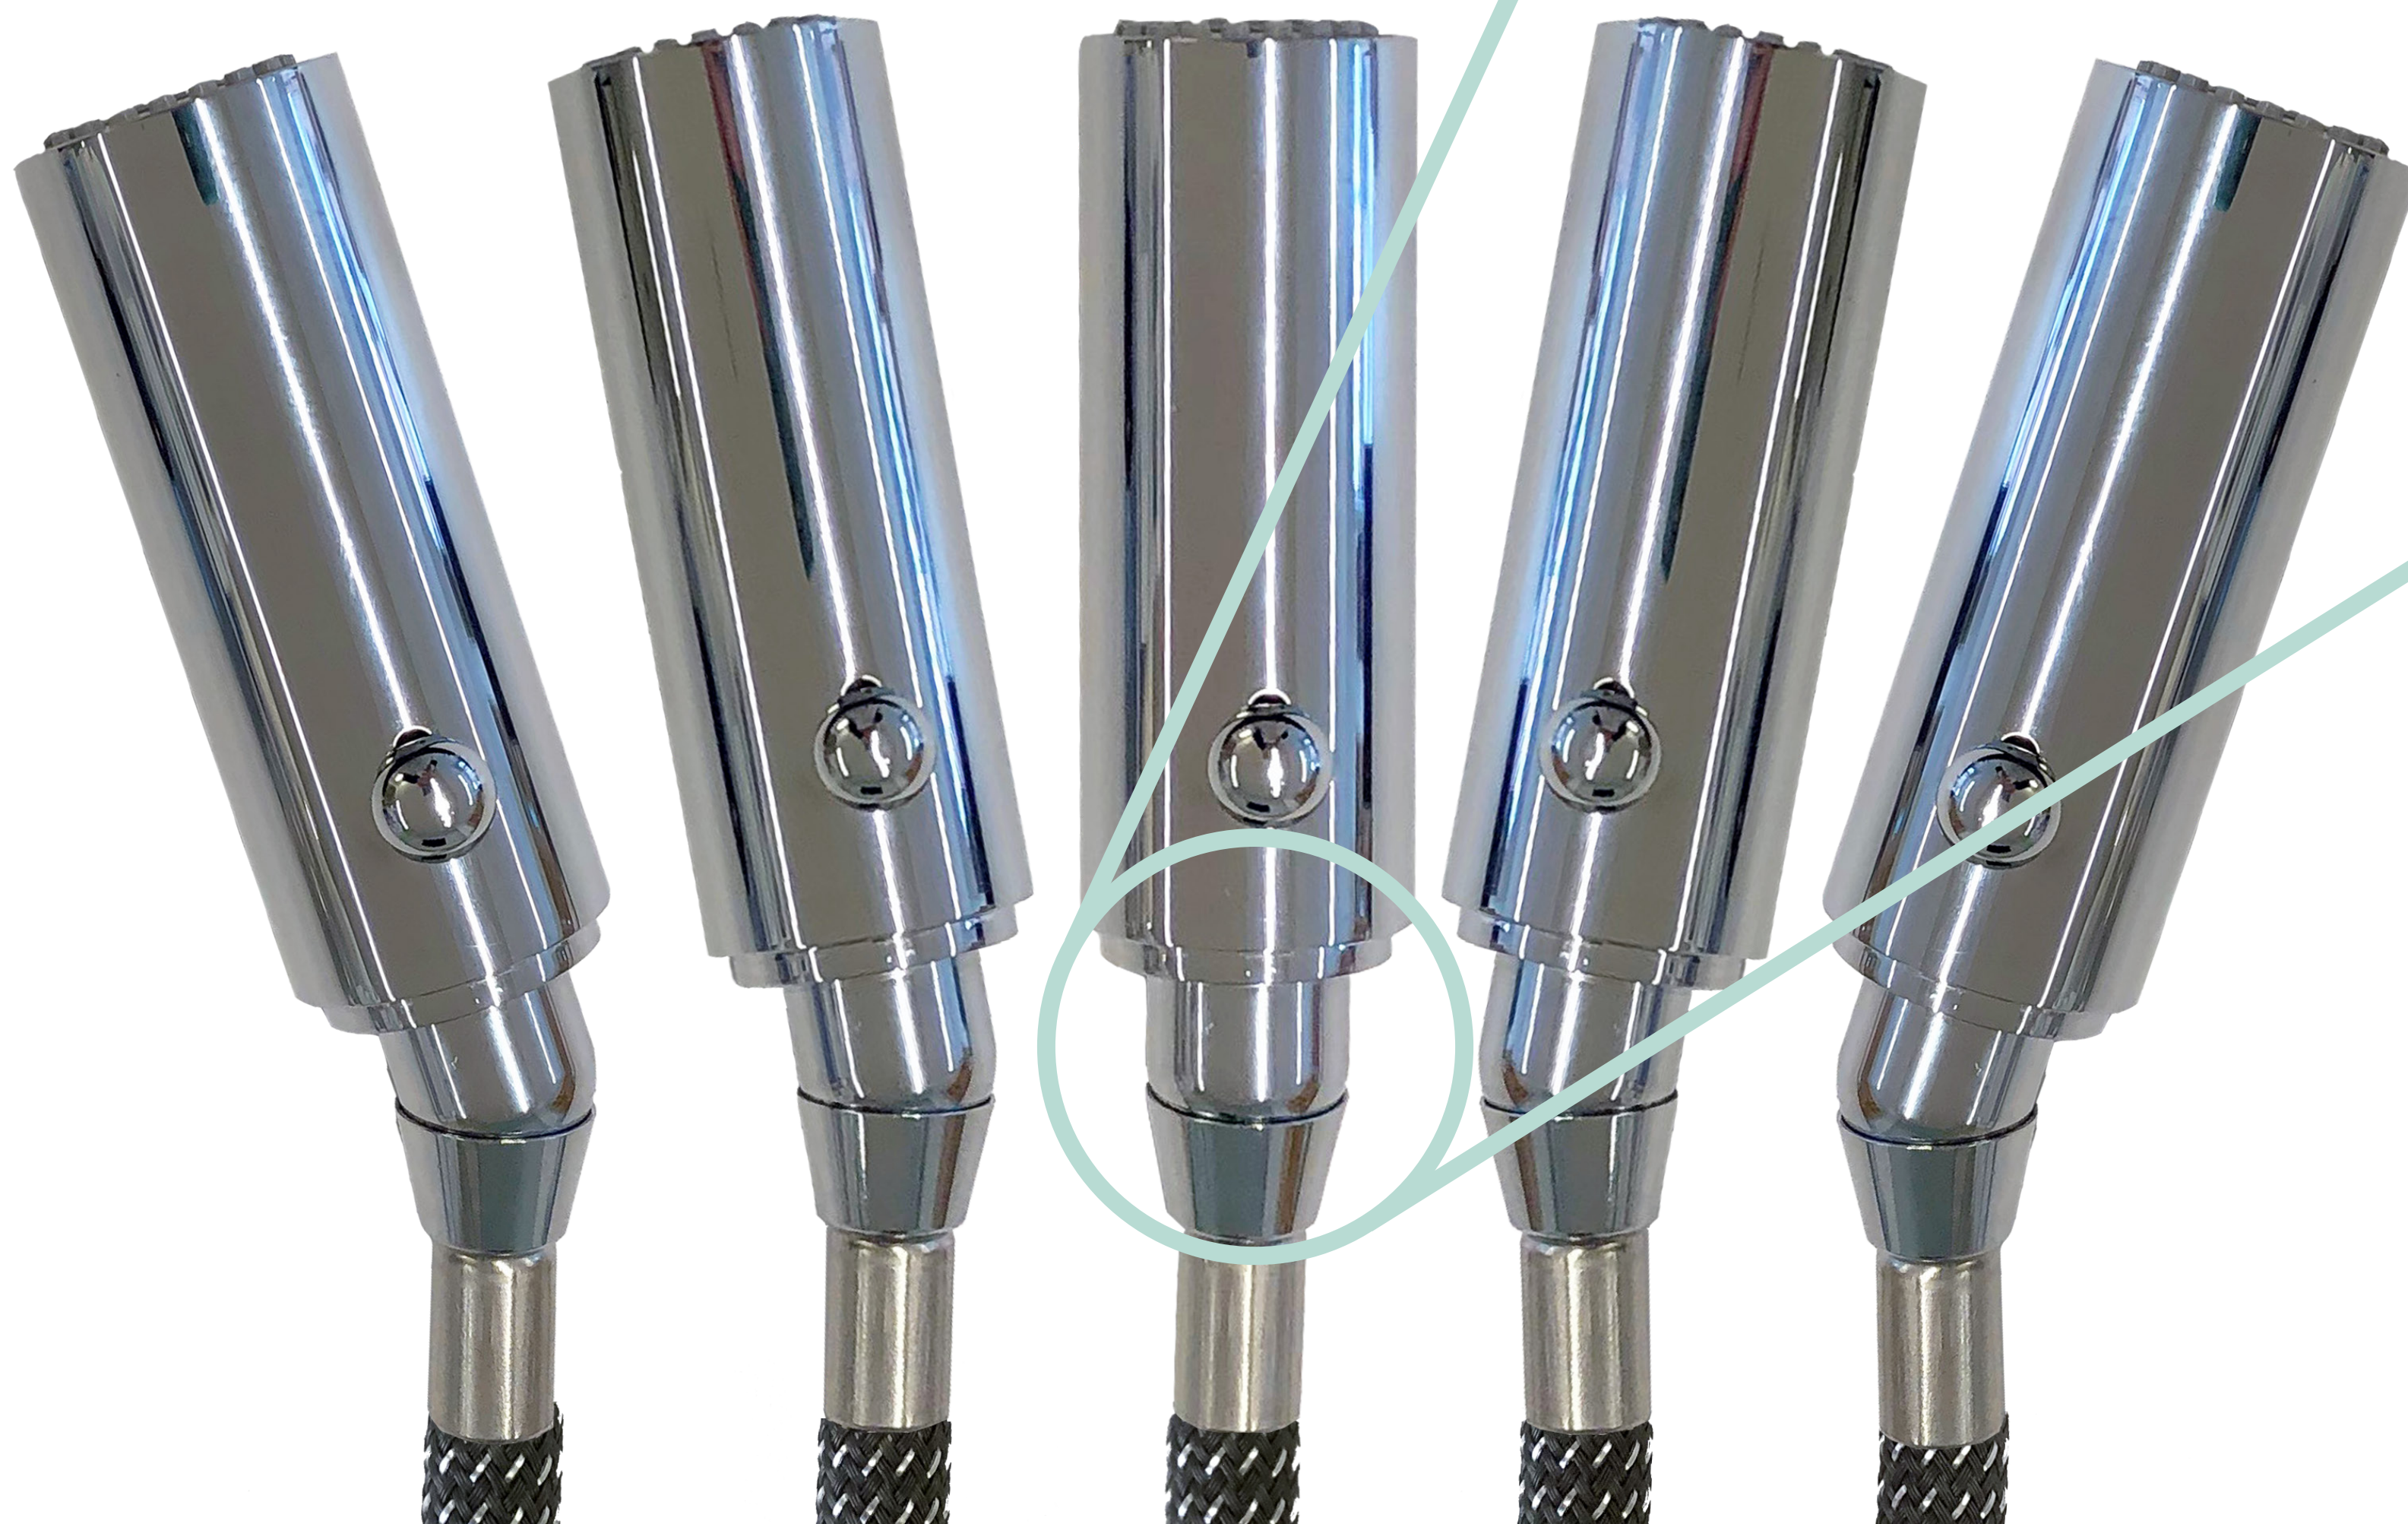

Extensive range of motion

2-function brass pull-down spray

High performance stream & spray function with anti-limestone jets

Ergonomical faucet

Convenient to fill large pots & tall pitchers

360° swivel spout

BARiL

STYLE × FUNCTION

3-points tightening make the installation very sturdy: it will not loosen.

Softpex Supply Lines

Corrosion and kink resistant, color coded. Swivel connection nuts to water inlets to facilitate the installation, and avoid twisting of the supply lines.

Quick Connection —

The brass connection facilitates the sprayhead hose's connection to the water supply. Complete the connexion with a simple click - no tools required.

BARiL

STYLE × FUNCTION

Superswivel Sprayhead —

The integrated ball joint of the handspray hose makes the sprayhead very easy and smooth to rotate while allowing multidirectional movements.

BARiL

STYLE × FUNCTION

Ergonomic Faucet

Convenient to fill large pots and tall pitchers, BARiL faucets are designed to fit anywhere, on any sink configurations (single bowl, double bowls, etc.).