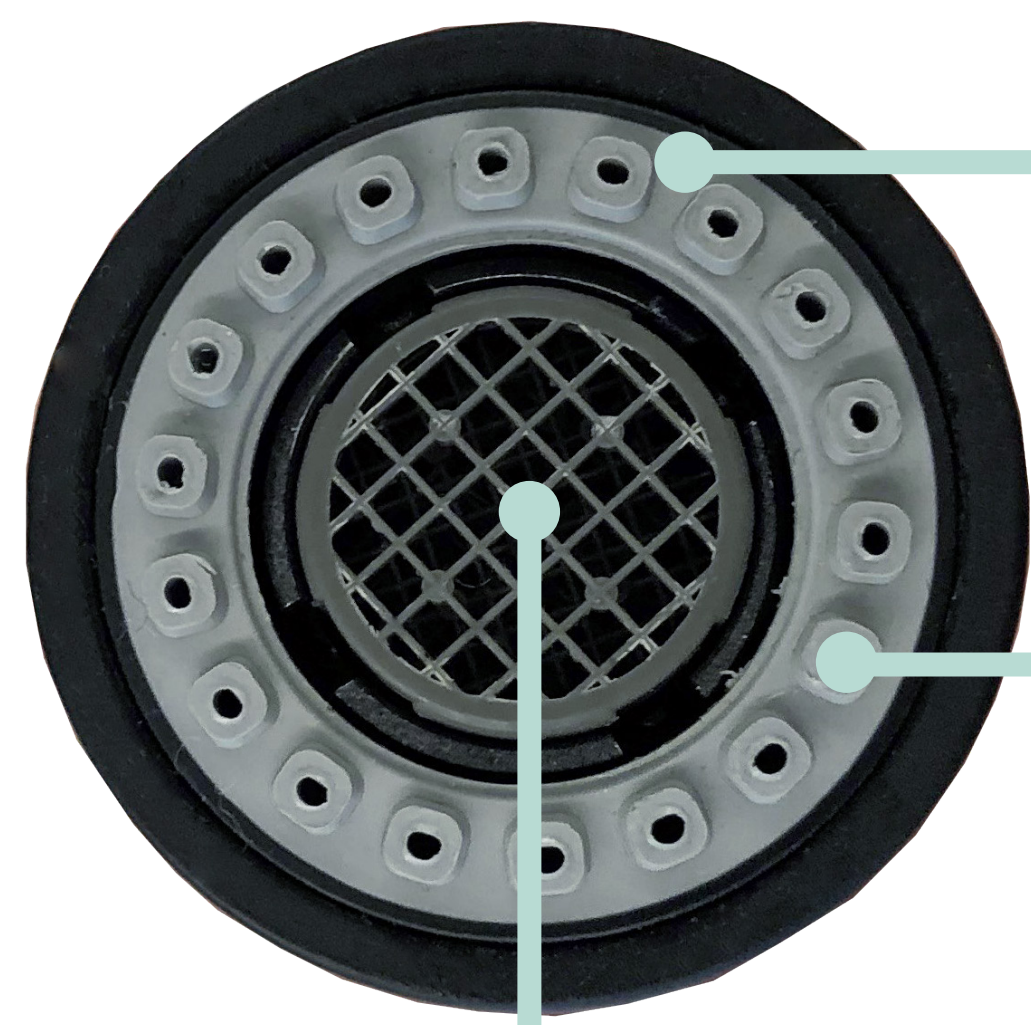

**Satin
Brass (LL)**

**Satin
Copper (VV)**

Gold (GG)

360° Swivel Spout

Allows to reach all areas of the sink comfortably and with ease, so you can fill a pot or wash the sink easily.

BARiL

STYLE × FUNCTION

Dual Function Sprayhead

BARiL

STYLE × FUNCTION

With the option between a steady aerated stream and a powerful spray, every tasks will be flawlessly accomplished. Go back between them whitout even turning off the water!

Easy to clean,
anti-limestone
silicone jets