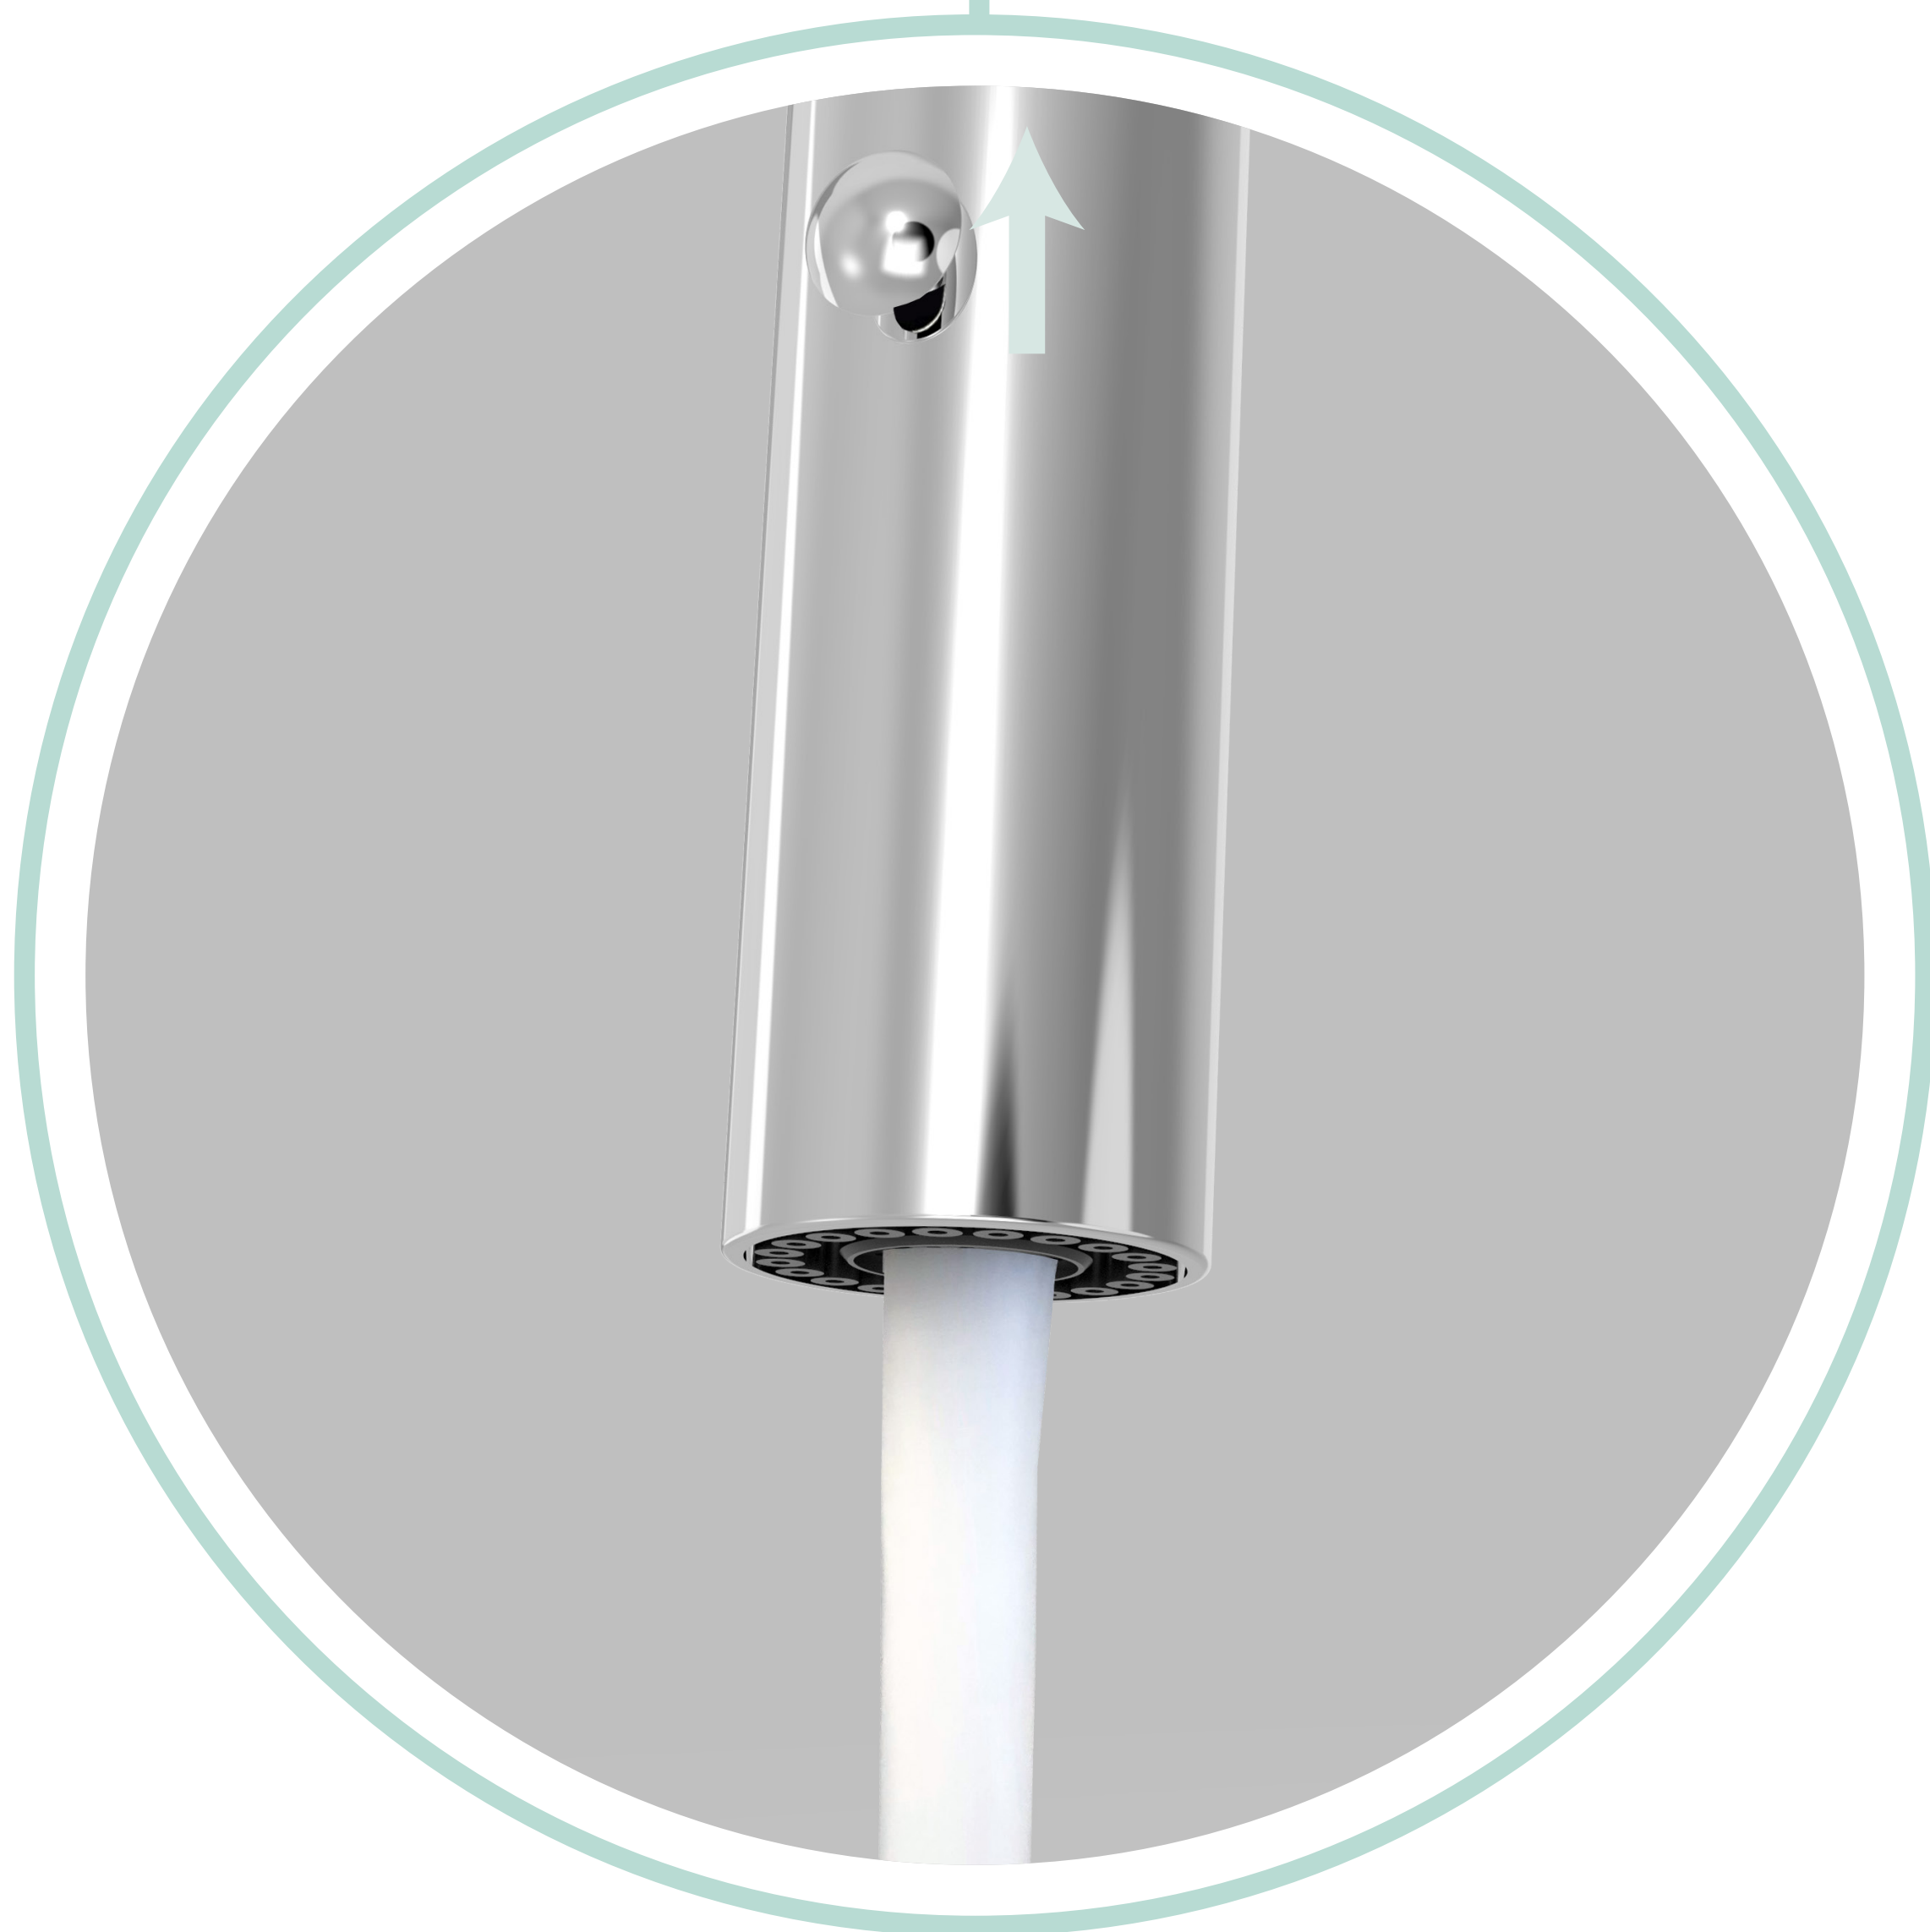

Dual Function Sprayhead

BARiL

STYLE × FUNCTION

With the option between a steady aerated stream and a powerful spray, every tasks will be flawlessly accomplished. Go back between them whitout even turning off the water!

Easy to clean,
anti-limestone
silicone jets

Italian-made
brass head

Stream

Spray