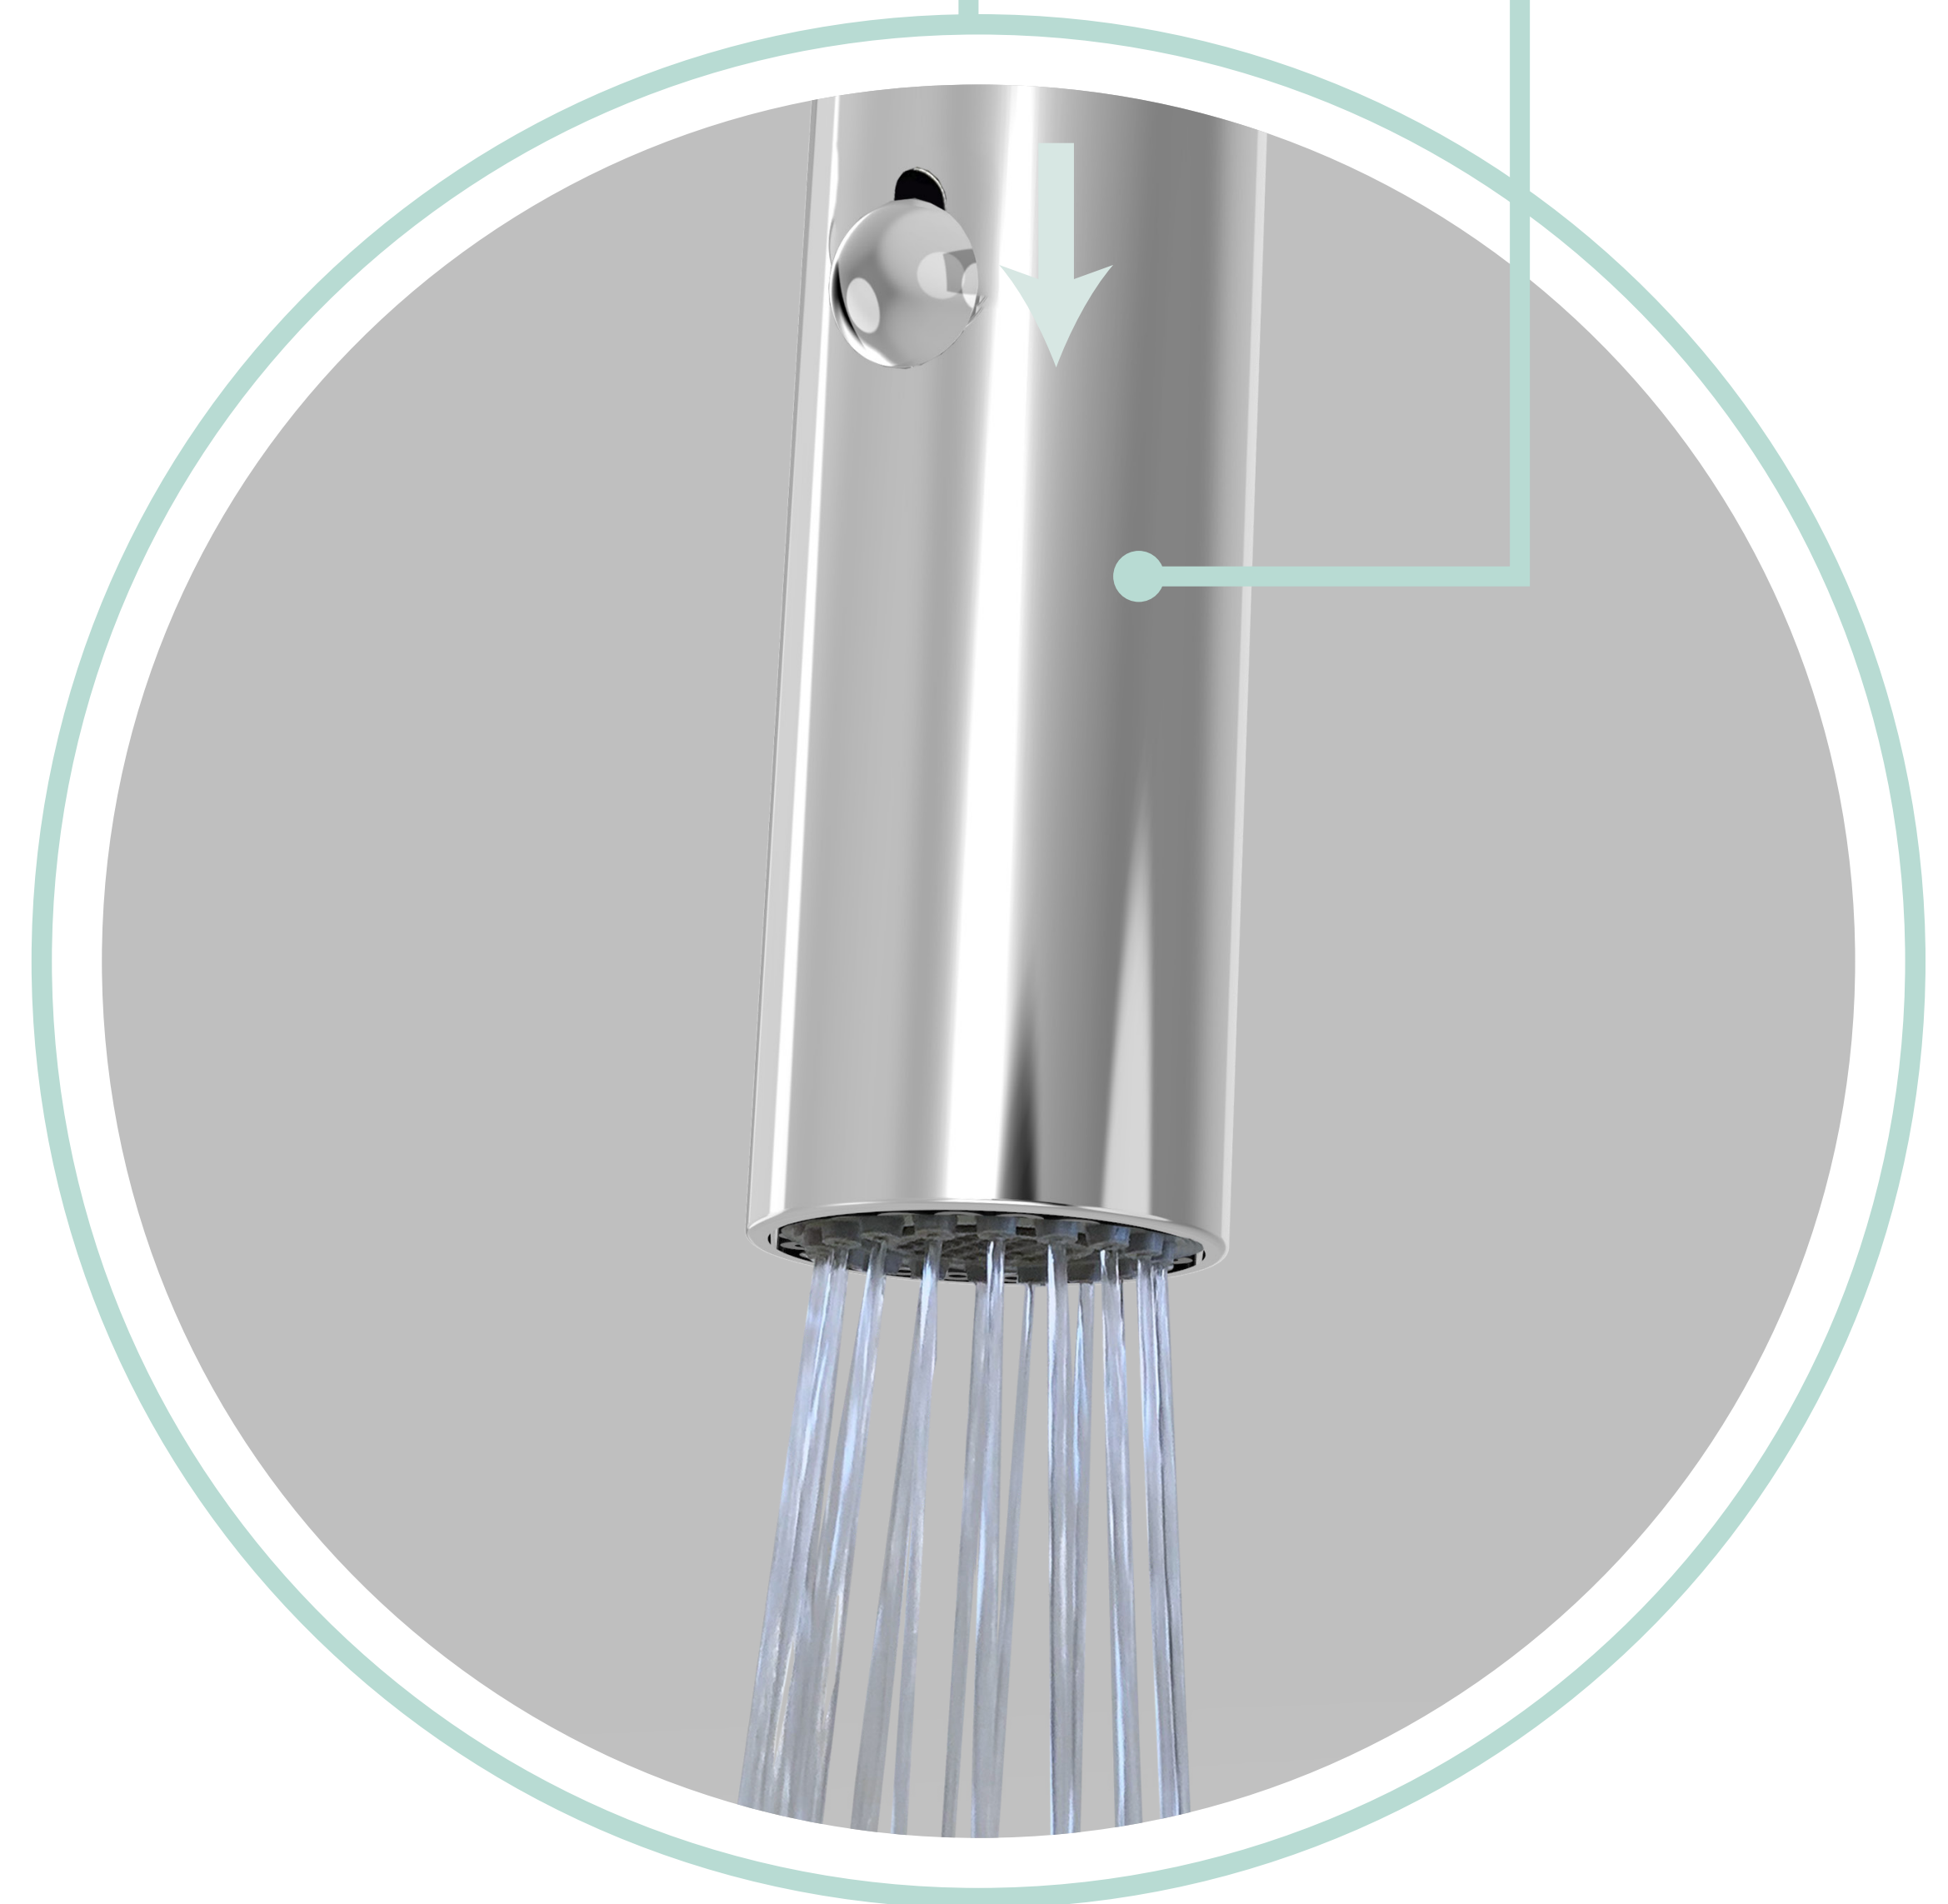

Dual Function Sprayhead

BARiL

STYLE × FUNCTION

With the option between a steady aerated stream and a powerful spray, every tasks will be flawlessly accomplished. Go back between them whitout even turning off the water!

Easy to clean,
anti-limestone
silicone jets

Italian-made
brass head

Stream

Spray