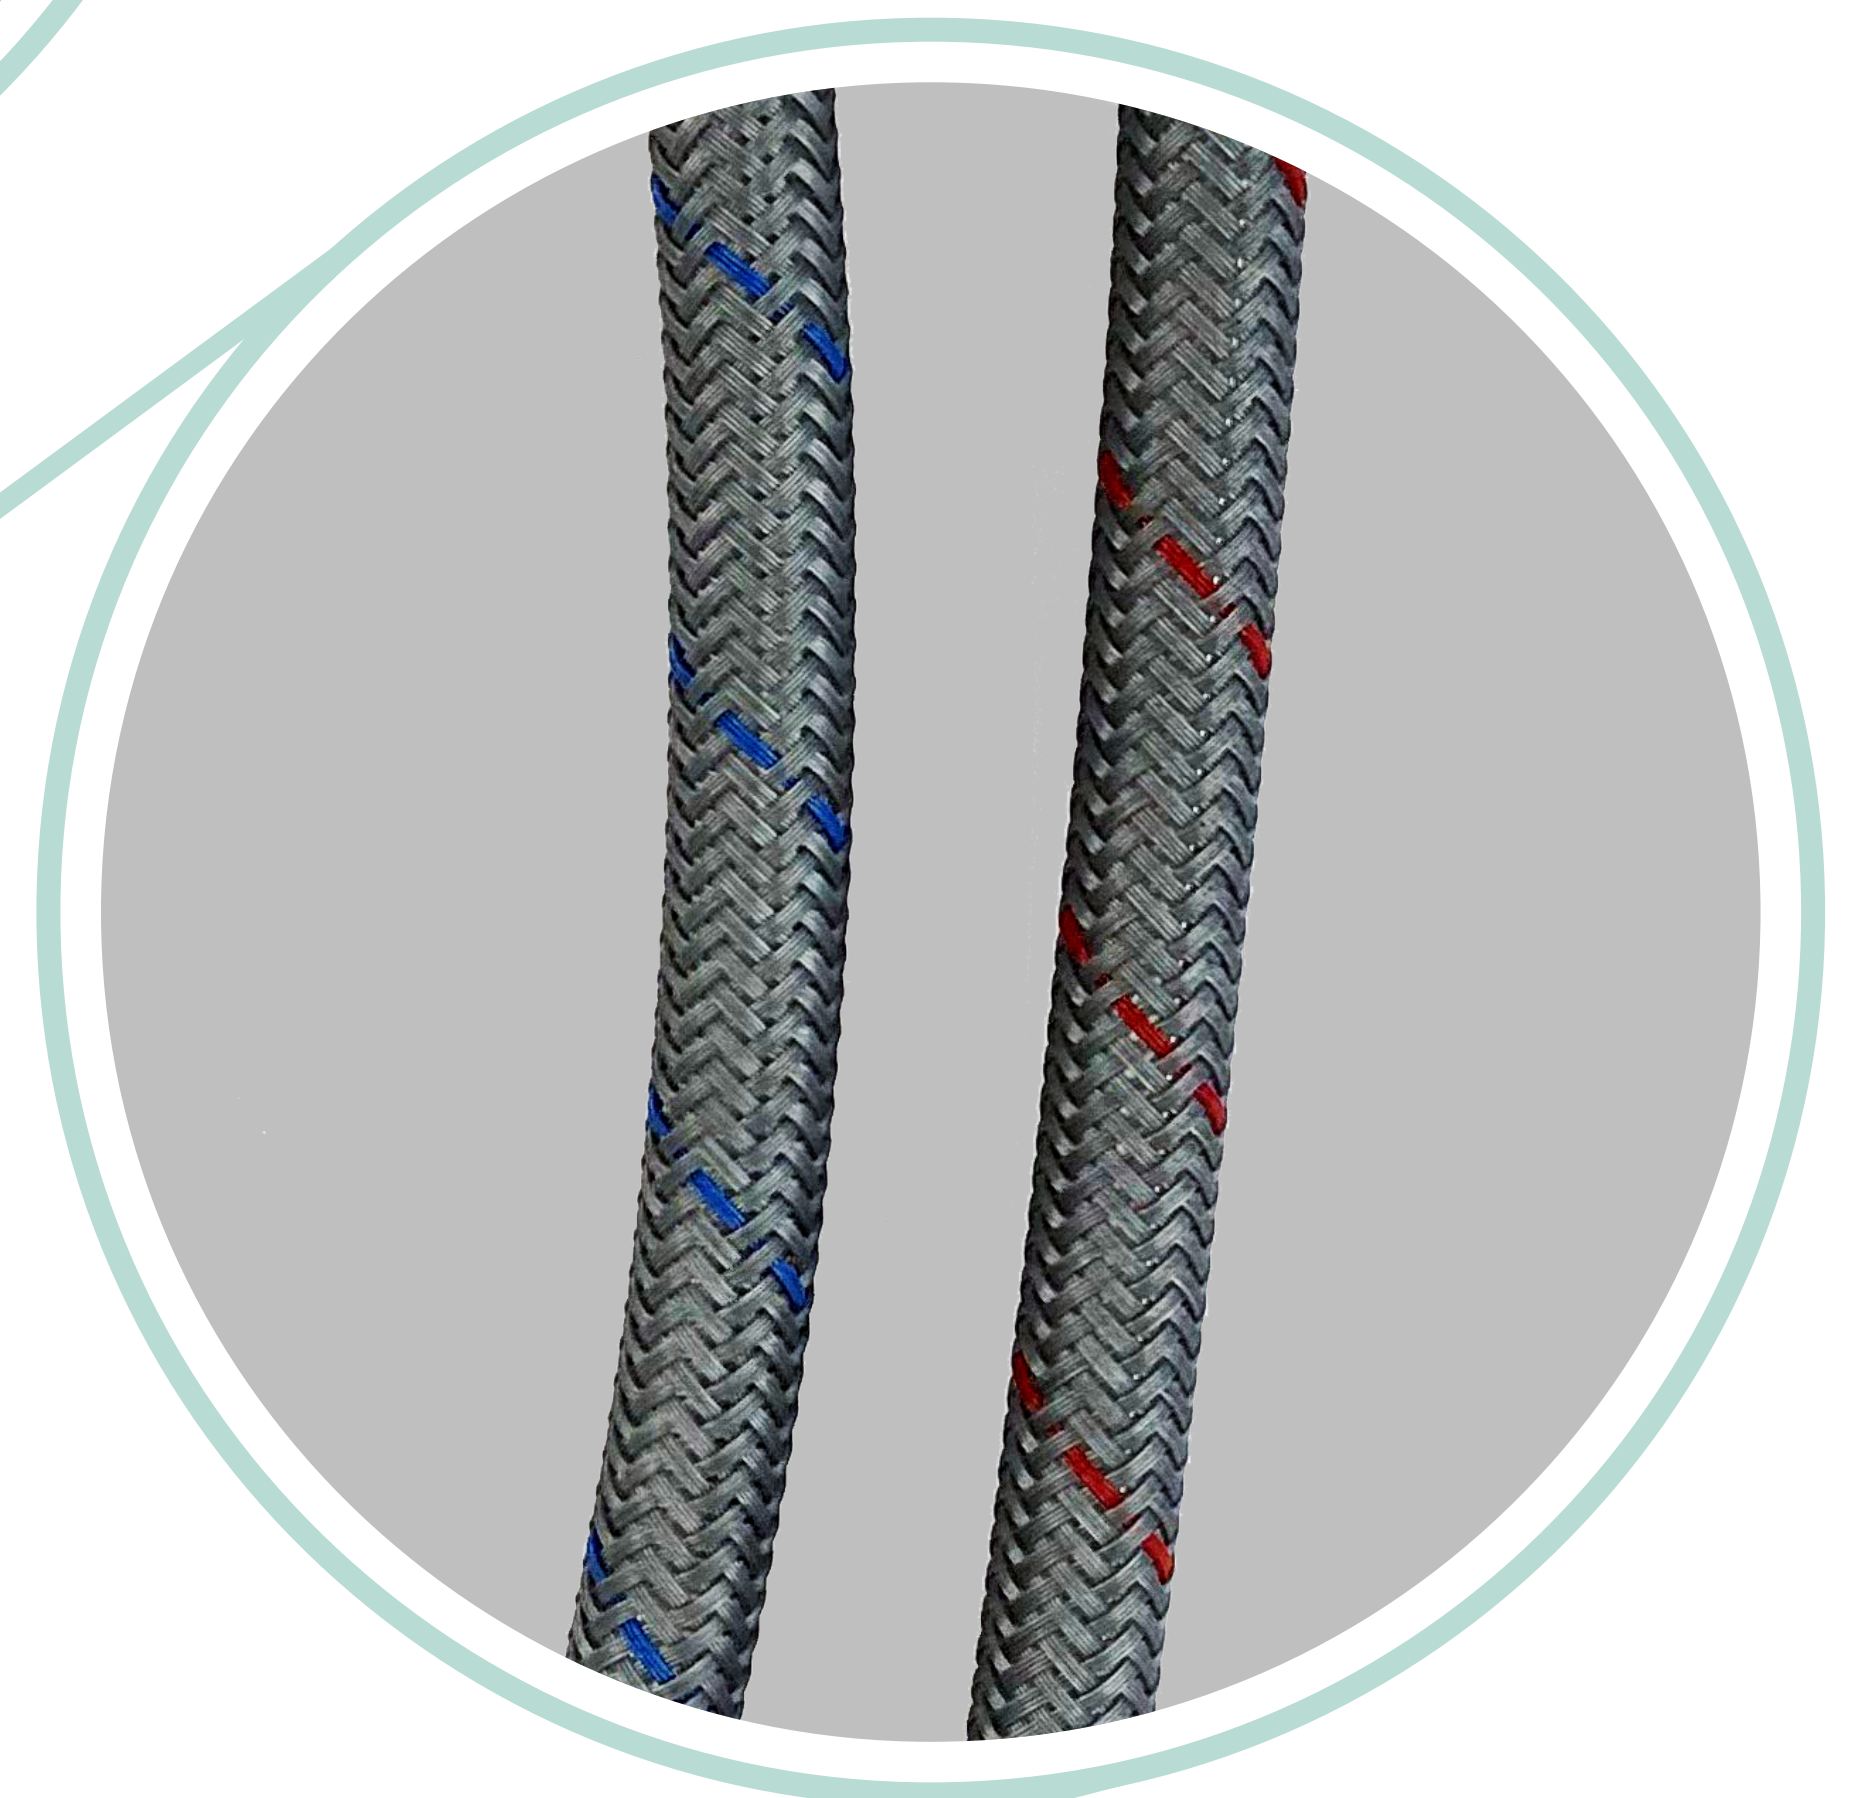

The faucet opens on cold water when the handle is in upward position, allowing energy savings and avoiding risks of scalding.

BARiL

STYLE × FUNCTION

Easy Installation —

The installation of a BARiL faucet is very sturdy and simple, thanks to our threaded nut with easy-to-reach screws, even in tight location.

BARiL

STYLE × FUNCTION

3-points tightening make the installation very sturdy: it will not loosen.

Softpex Supply Lines

Corrosion and kink resistant, color coded. Swivel connection nuts to water inlets to facilitate the installation, and avoid twisting of the supply lines.

Quick Connection —

The brass connection facilitates the sprayhead hose's connection to the water supply. Complete the connexion with a simple click - no tools required.

BARiL

STYLE × FUNCTION

Superswivel Sprayhead —