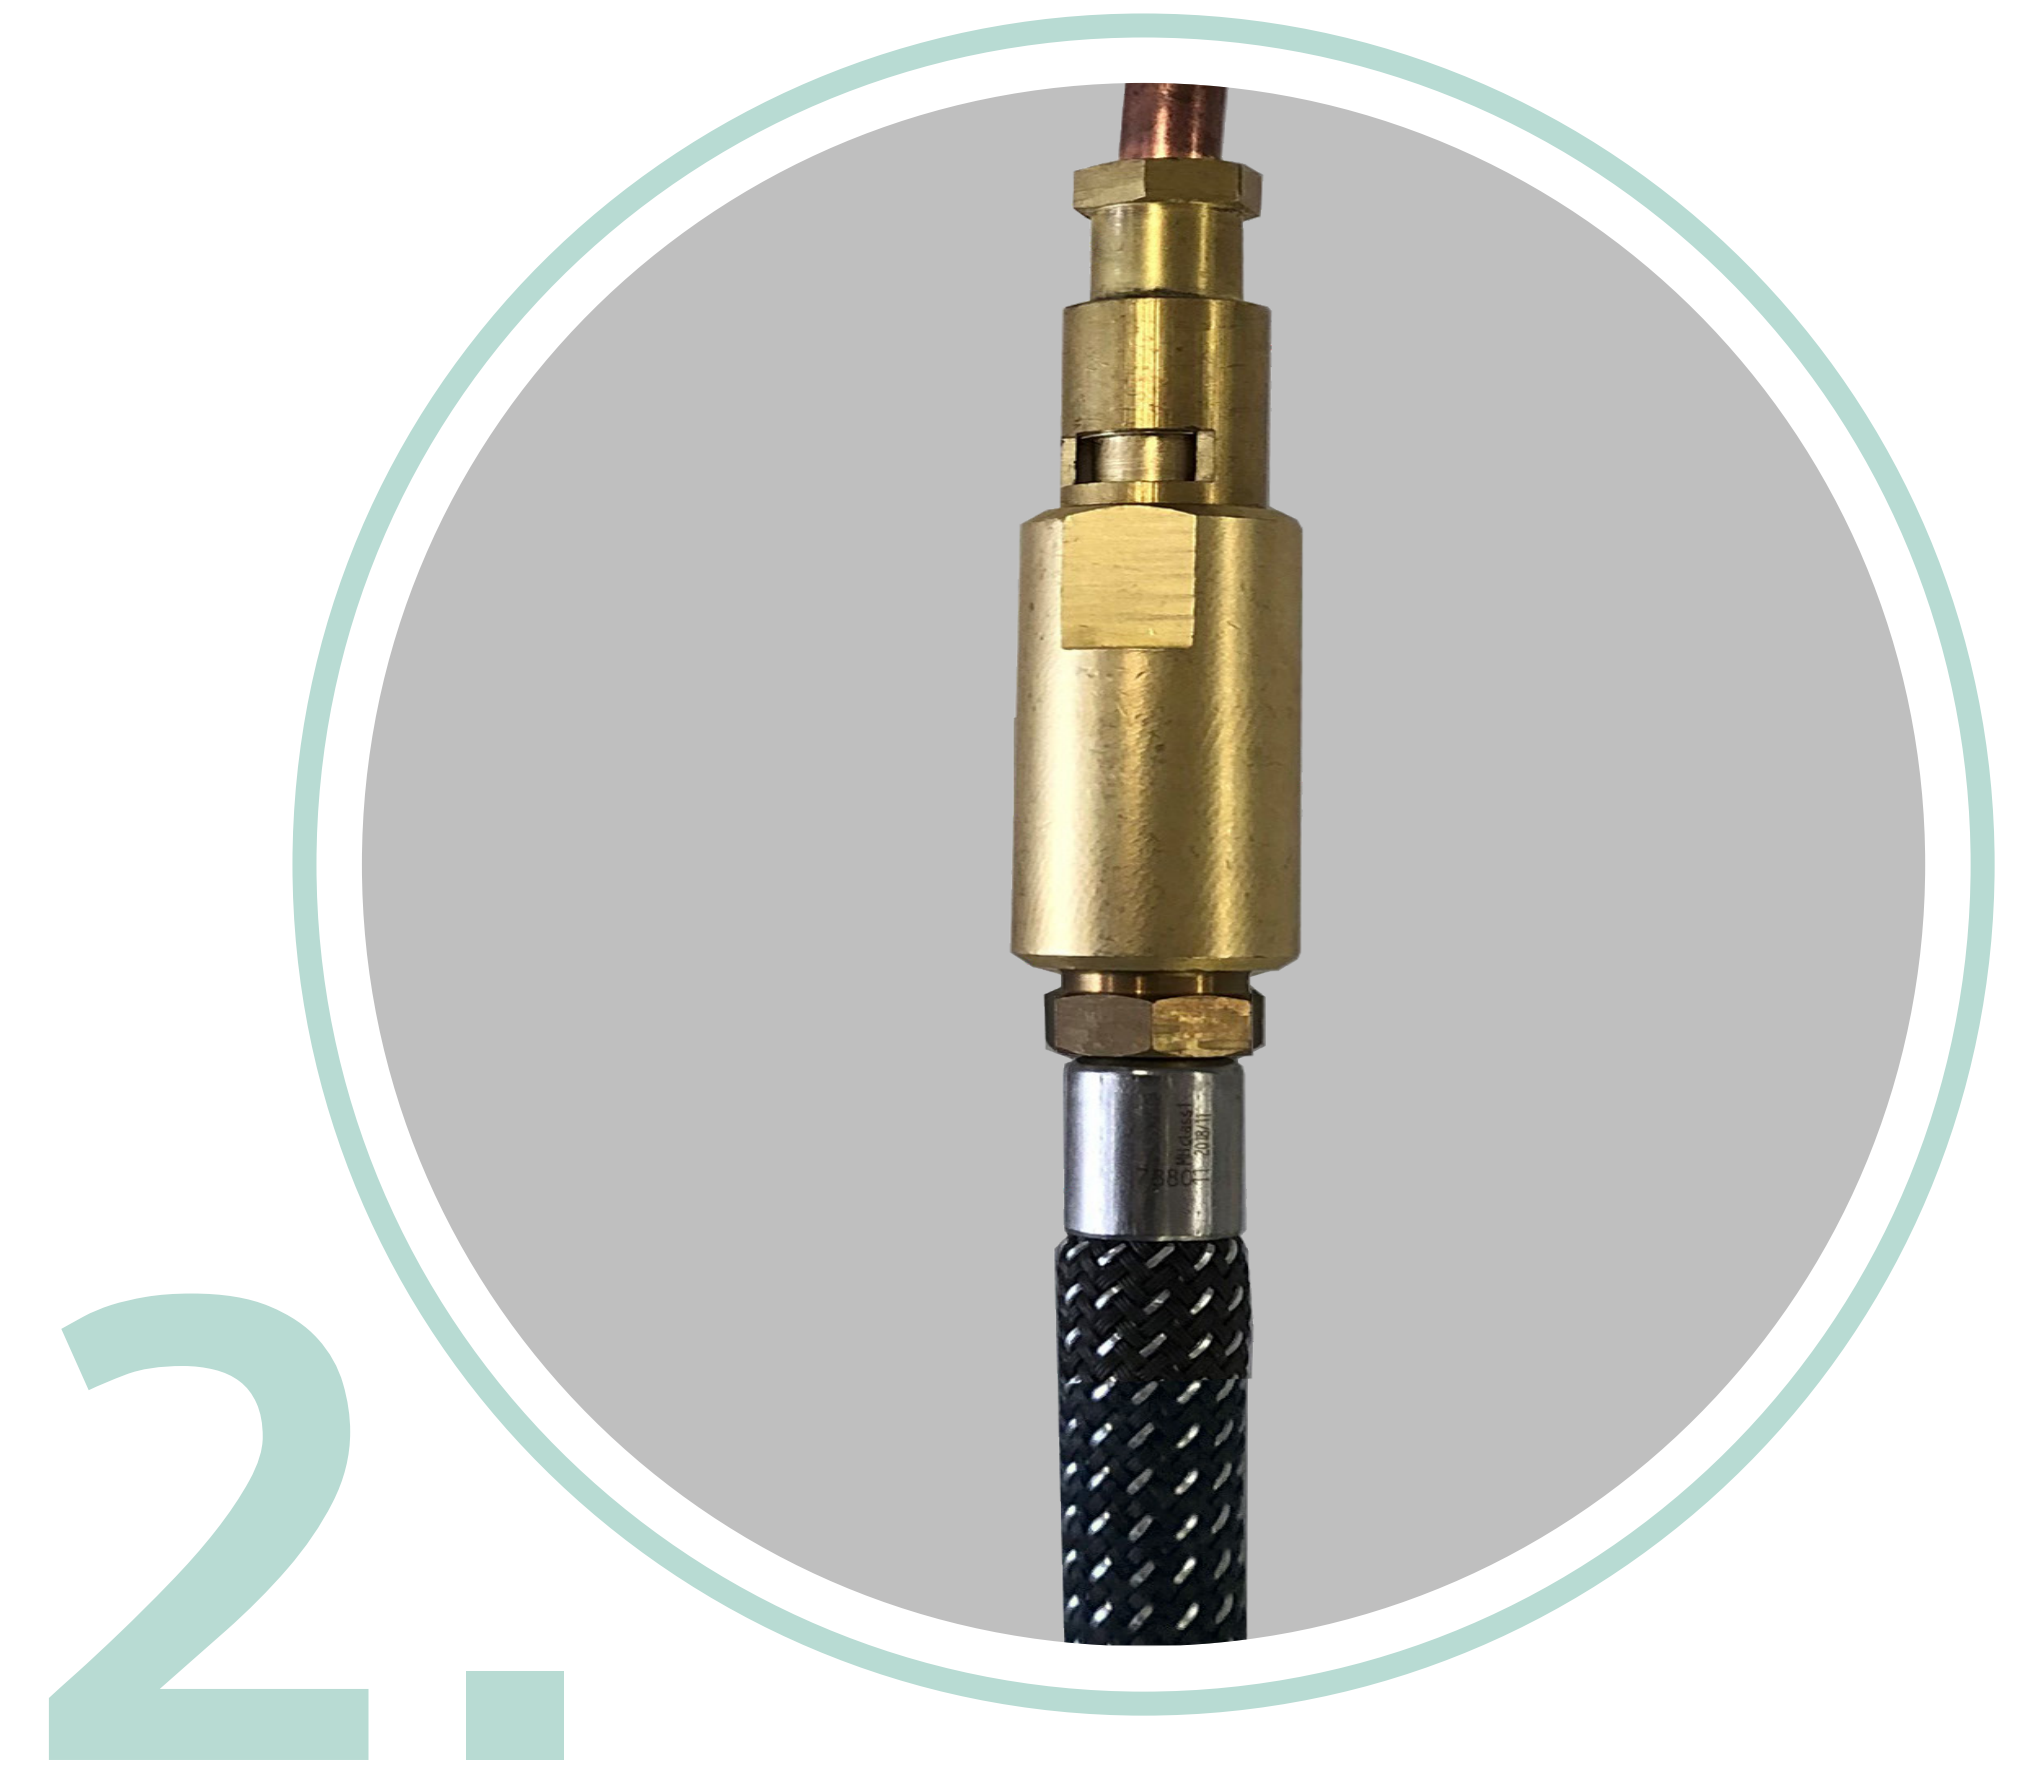

BARiL

STYLE × FUNCTION

3-points tightening make the installation very sturdy: it will not loosen.

Softpex Supply Lines

Corrosion and kink resistant, color coded. Swivel connection nuts to water inlets to facilitate the installation, and avoid twisting of the supply lines.

Quick Connection —

The brass connection facilitates the sprayhead hose's connection to the water supply. Complete the connexion with a simple click - no tools required.

BARiL

STYLE × FUNCTION

Superswivel Sprayhead —