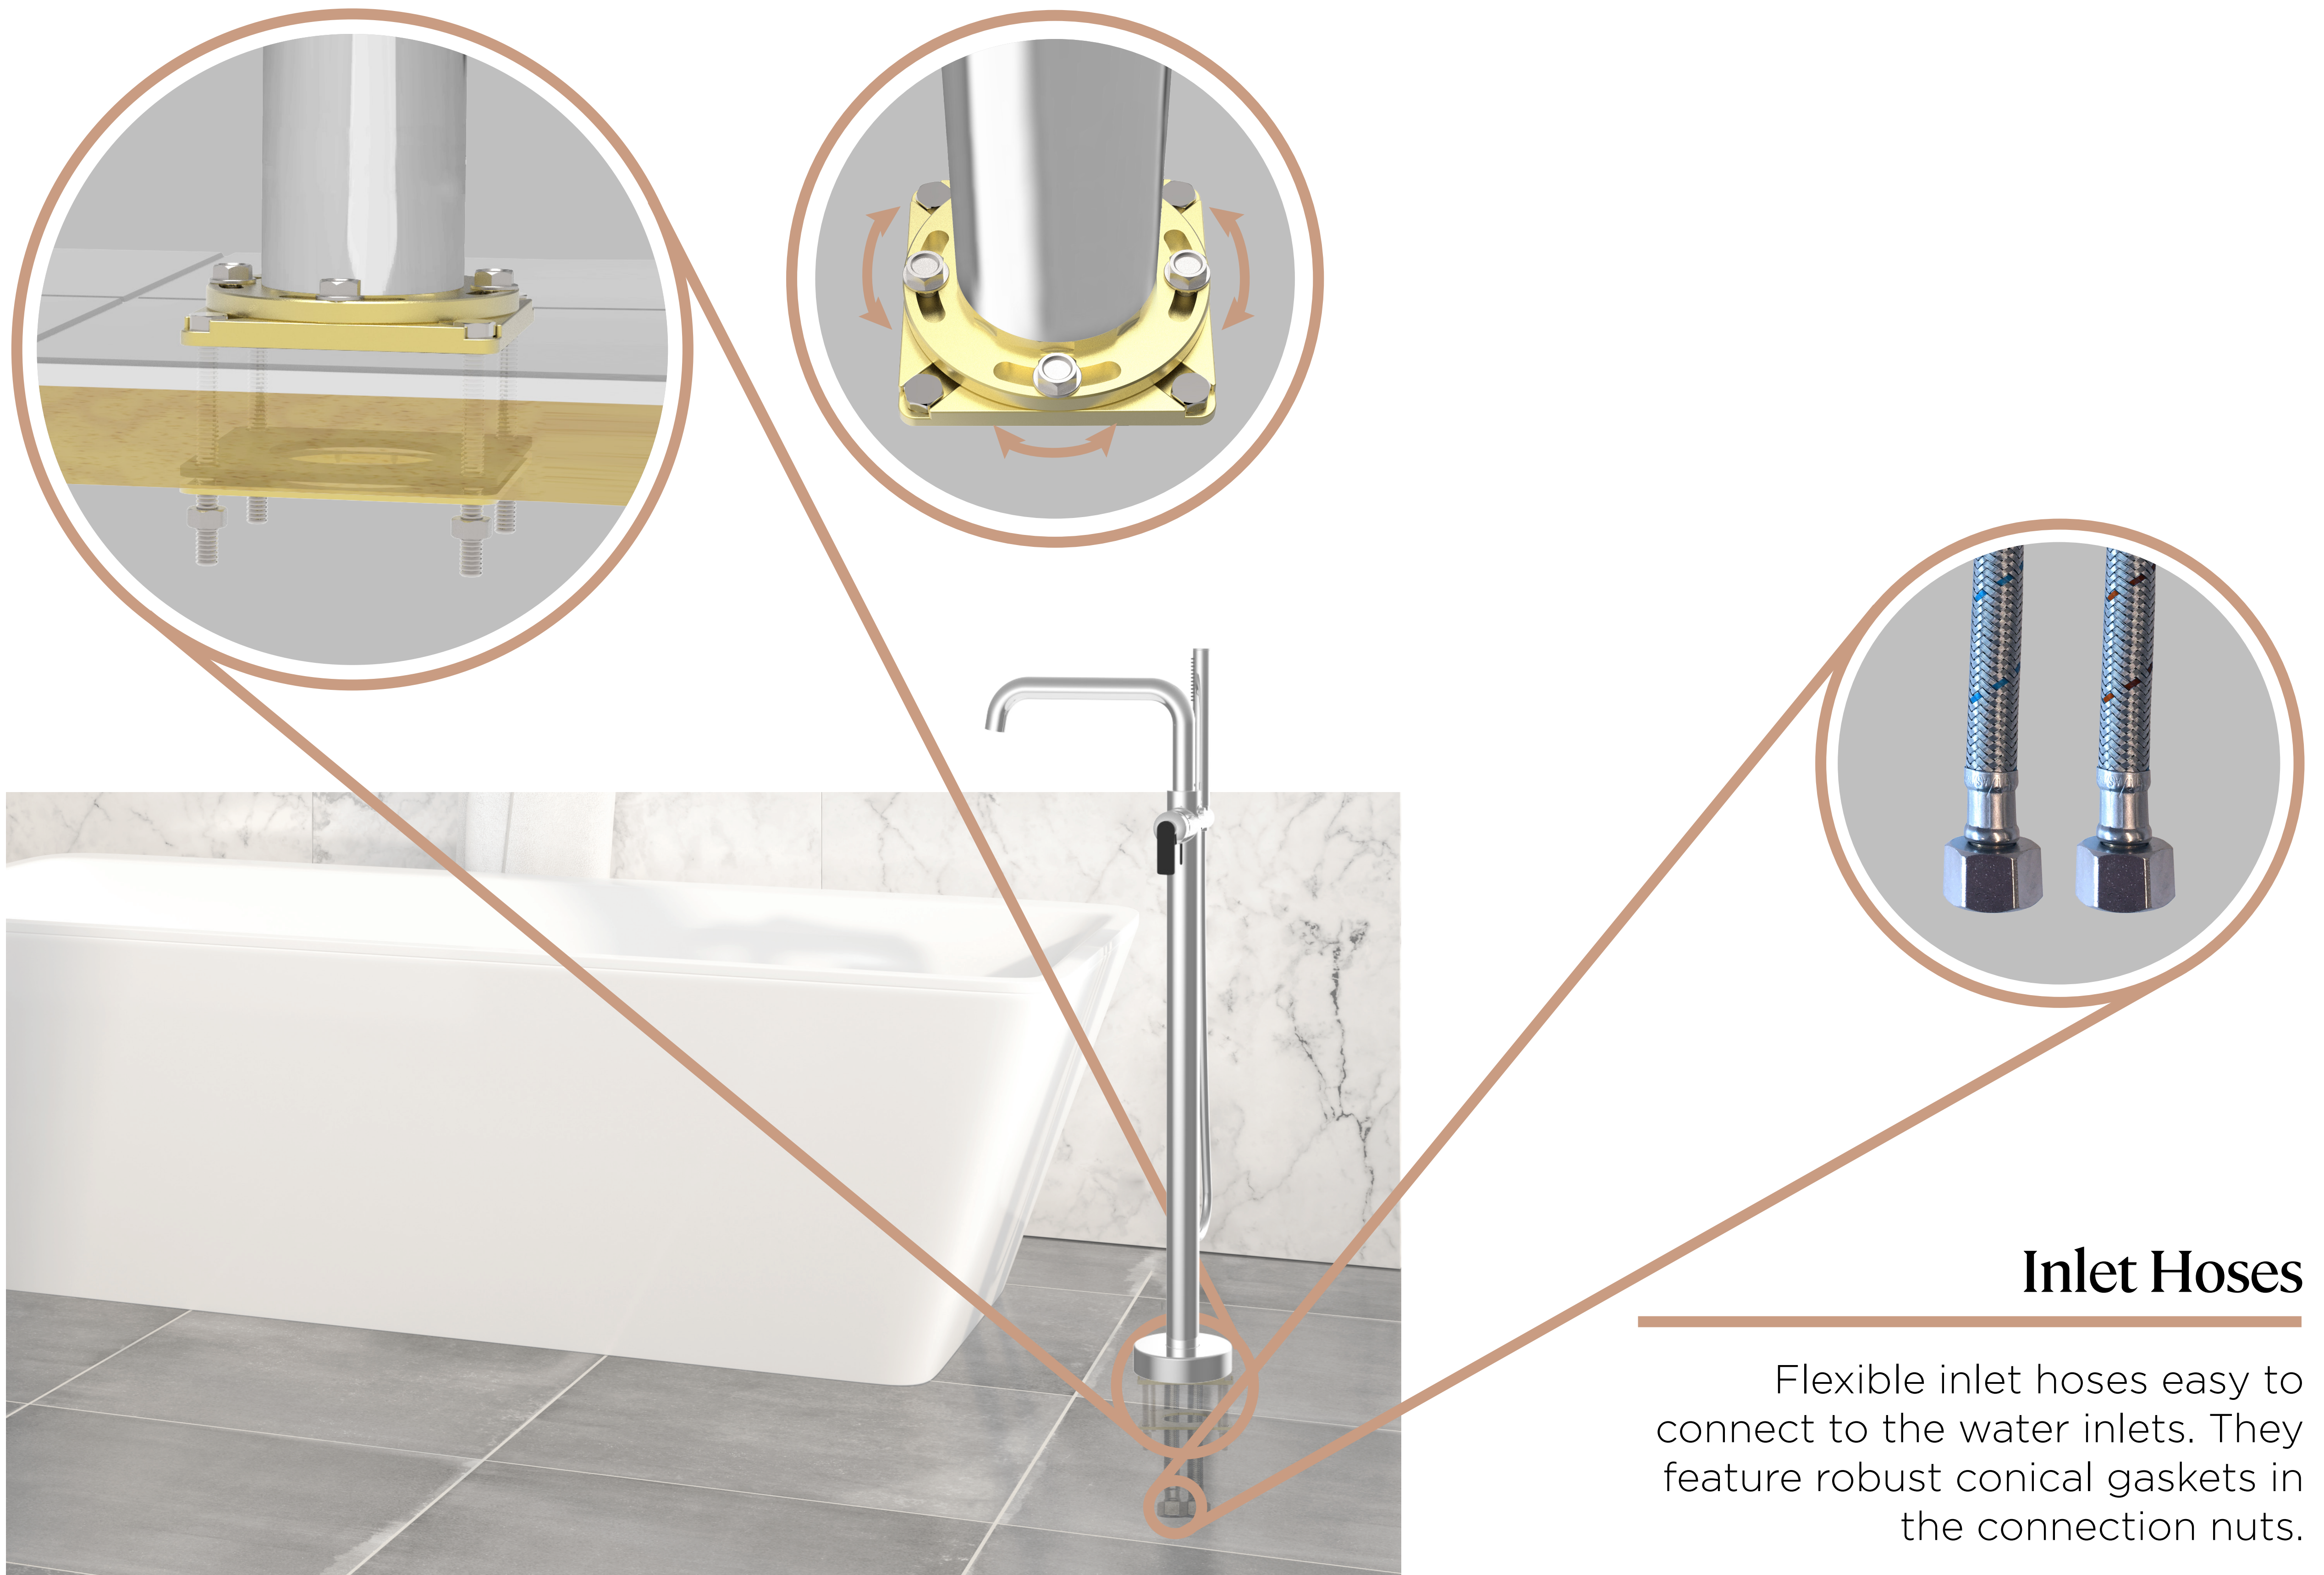

Discreet, robust and easy to operate. Easily removable in one piece for easy maintenance.

Swivel Shower Holder

Allows water to easily drip in the bathtub.

European Cartridge

High-performance ceramic cartridge with outstanding durability.

BARIL

STYLE X FUNCTION

Bath spout laminator

This bath spout is equipped with a laminator that allows a beautiful crystal clear and splash-free stream.

High quality spray

The anti-limestone silicone nipples produce steady, soft and comfortable jets. One more reason to love them? They are easy to maintain! Simply rub the nipples with your fingertip to clean them.

Easy Installation

Very sturdy installation thank to thick brass plates, with or without access underneath the floor. The installation can be made easily by a person alone (self-blocking screws). The direction of the spout versus the tub can be adjusted at the end of the installation. Then, simply slip down the flange and you are done!

BARIL

STYLE X FUNCTION

Inlet Hoses

Flexible inlet hoses easy to connect to the water inlets. They feature robust conical gaskets in the connection nuts.

Push-button Diverter

BARIL

STYLE X FUNCTION

Discreetly located on the back, the push-button diverter takes nothing away from the stream-lined look of the faucet. It can also be easily removed in one piece, which makes it easy to use and to maintain.