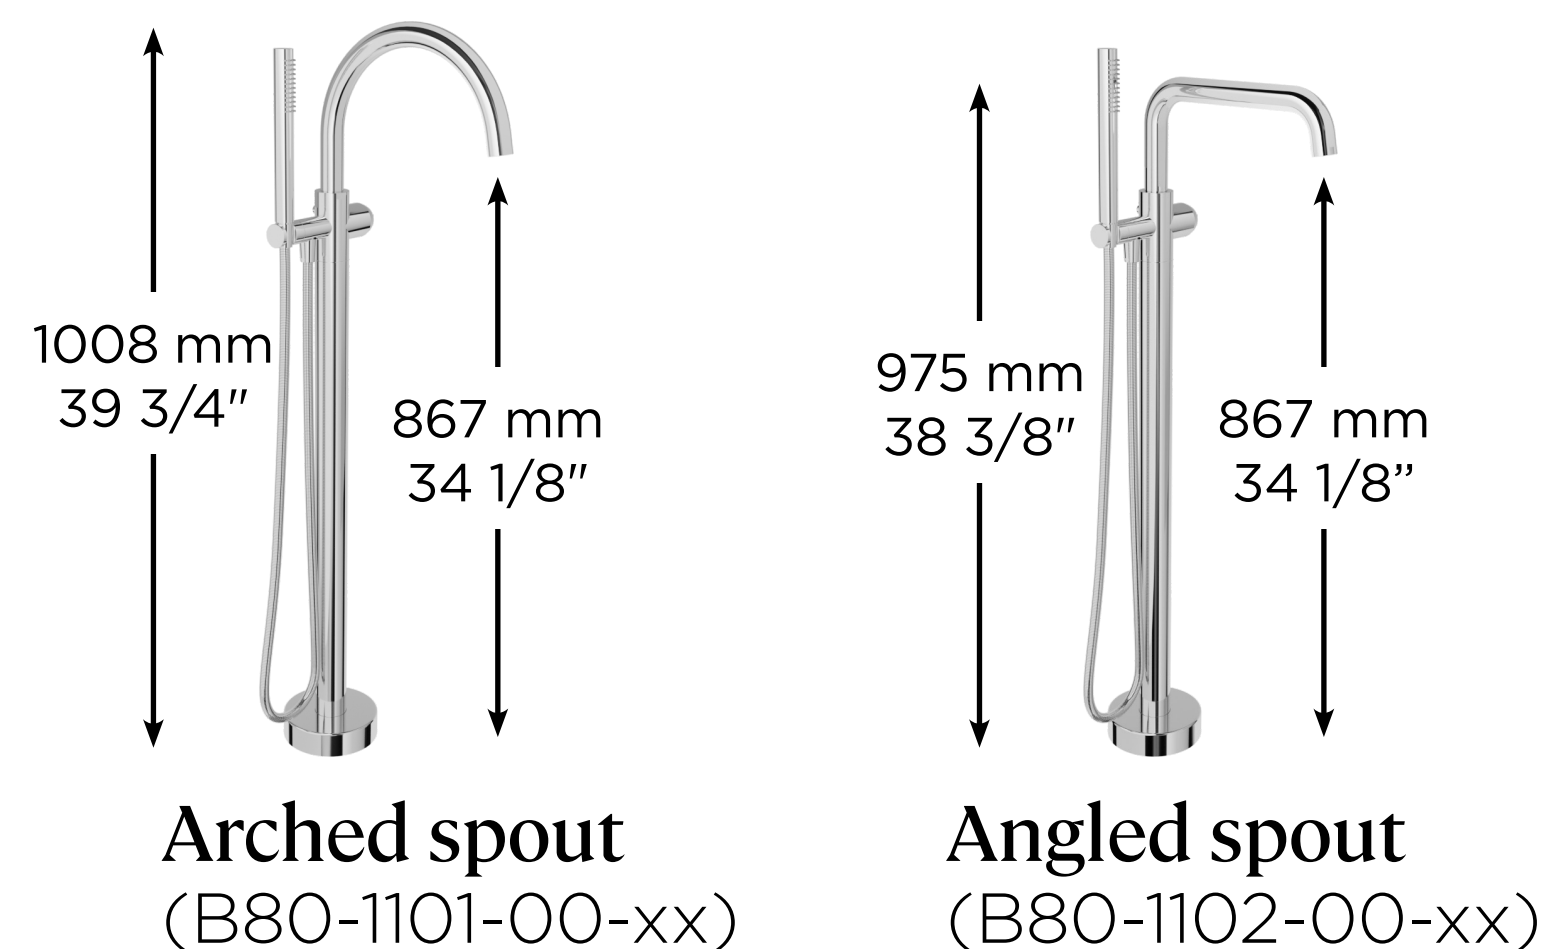

AIR Shapes

BARIL

STYLE X FUNCTION

For its AIR Collection, BARIL offers a variety of components in different geometric shapes. Customize your faucet by choosing the shape of the spout and handles independently. Have fun combining the four handle options and two spout options to create your very own faucet.

How to customize your AIR faucet?

1 Choose the spout shape:

2 Choose the shape of the handle: