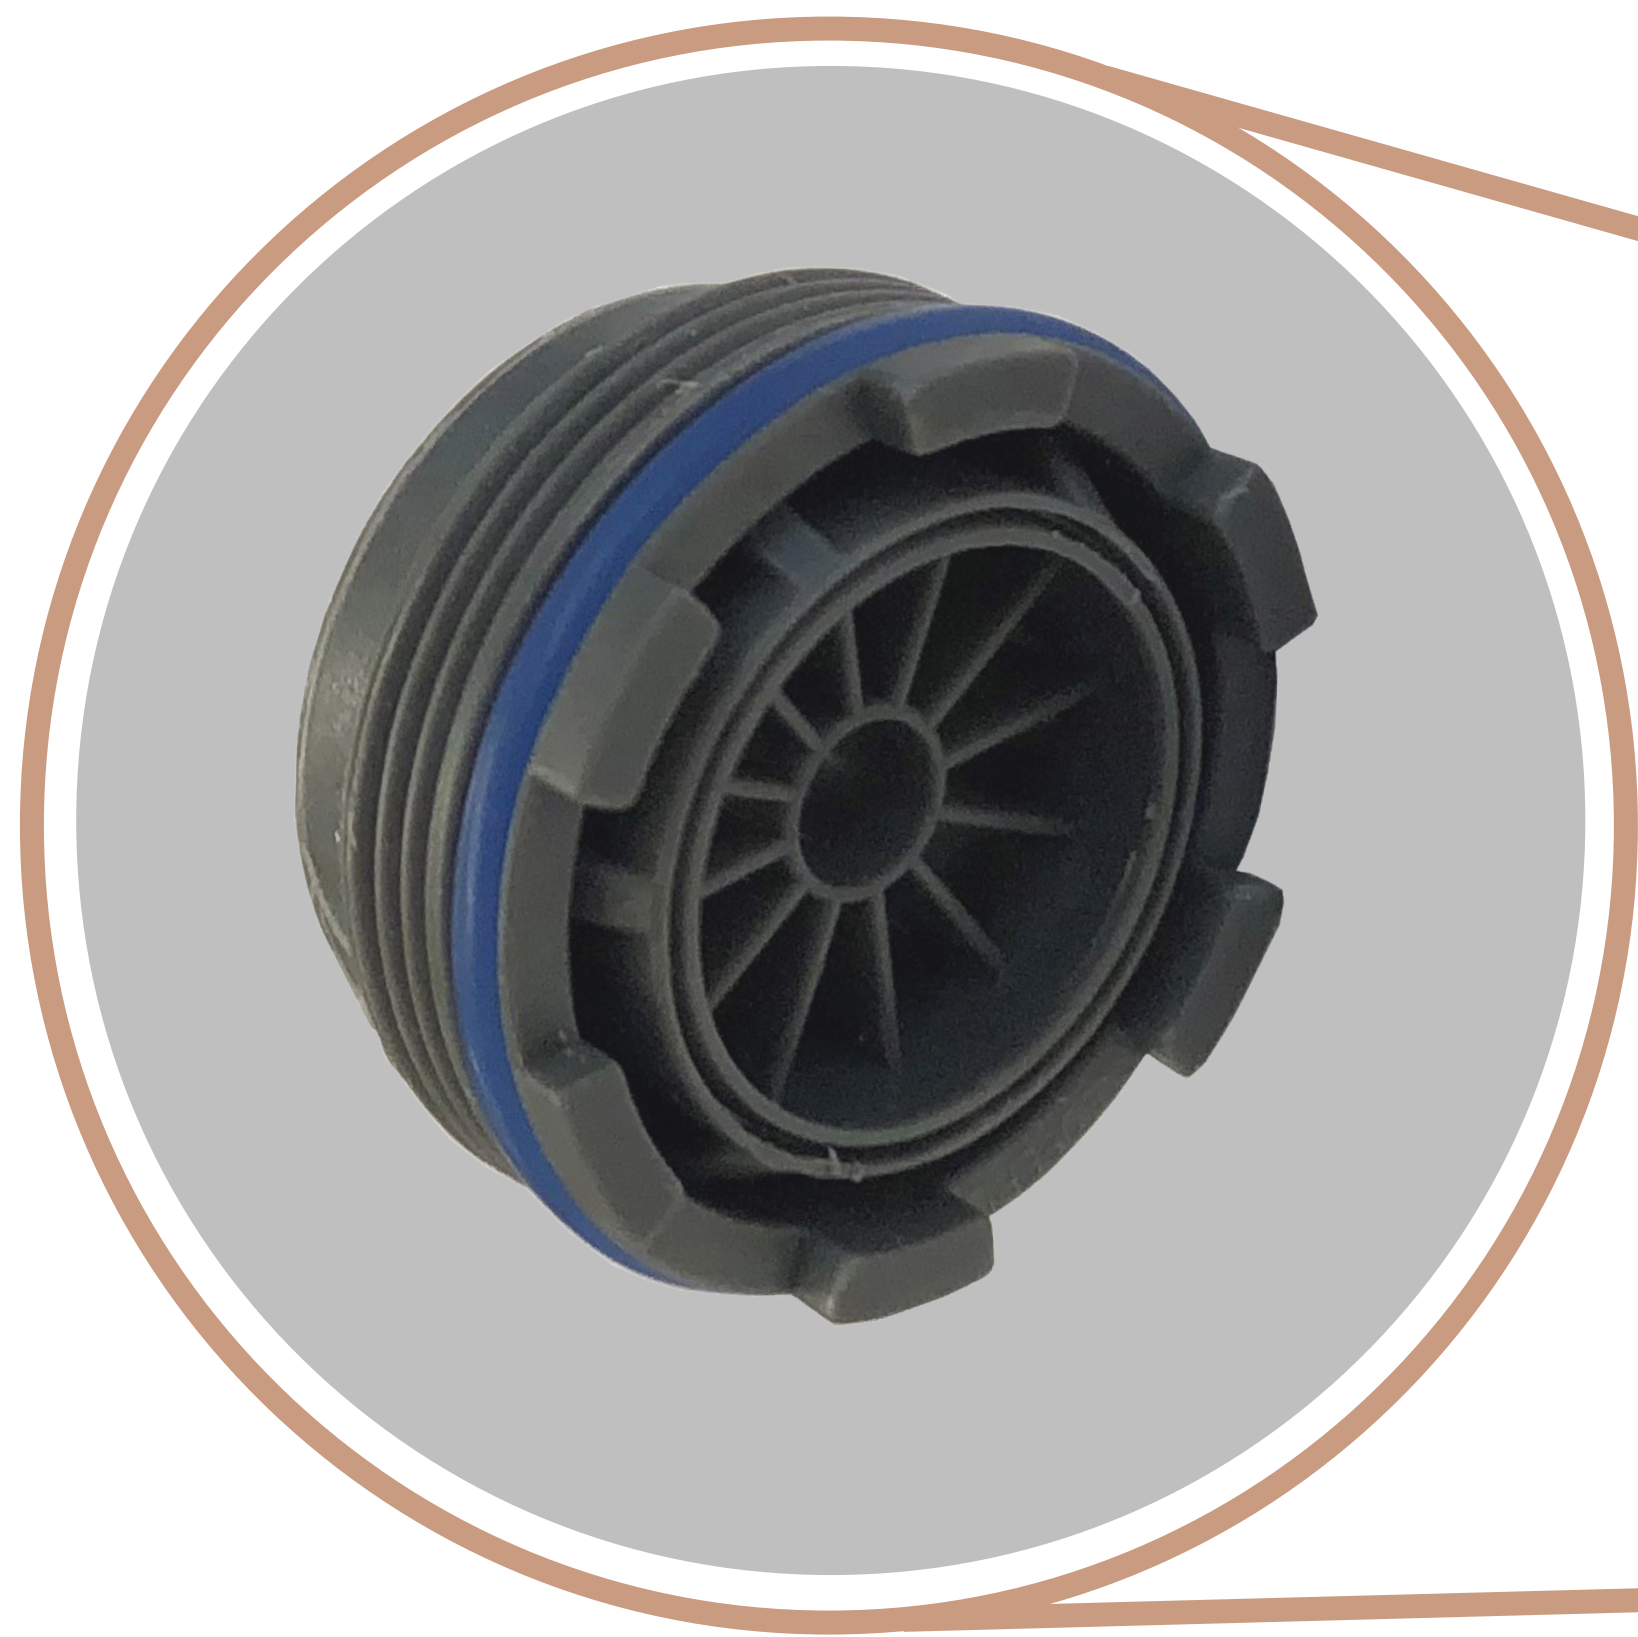

High flow rate

BARIL bath spouts have very advantageous flow rates that will fill your tub faster than you expect; only 5 minutes 30 seconds for 150 l!

BARIL

STYLE X FUNCTION

Bath spout laminator

This bath spout is equipped with a laminator that allows a beautiful crystal clear and splash-free stream.