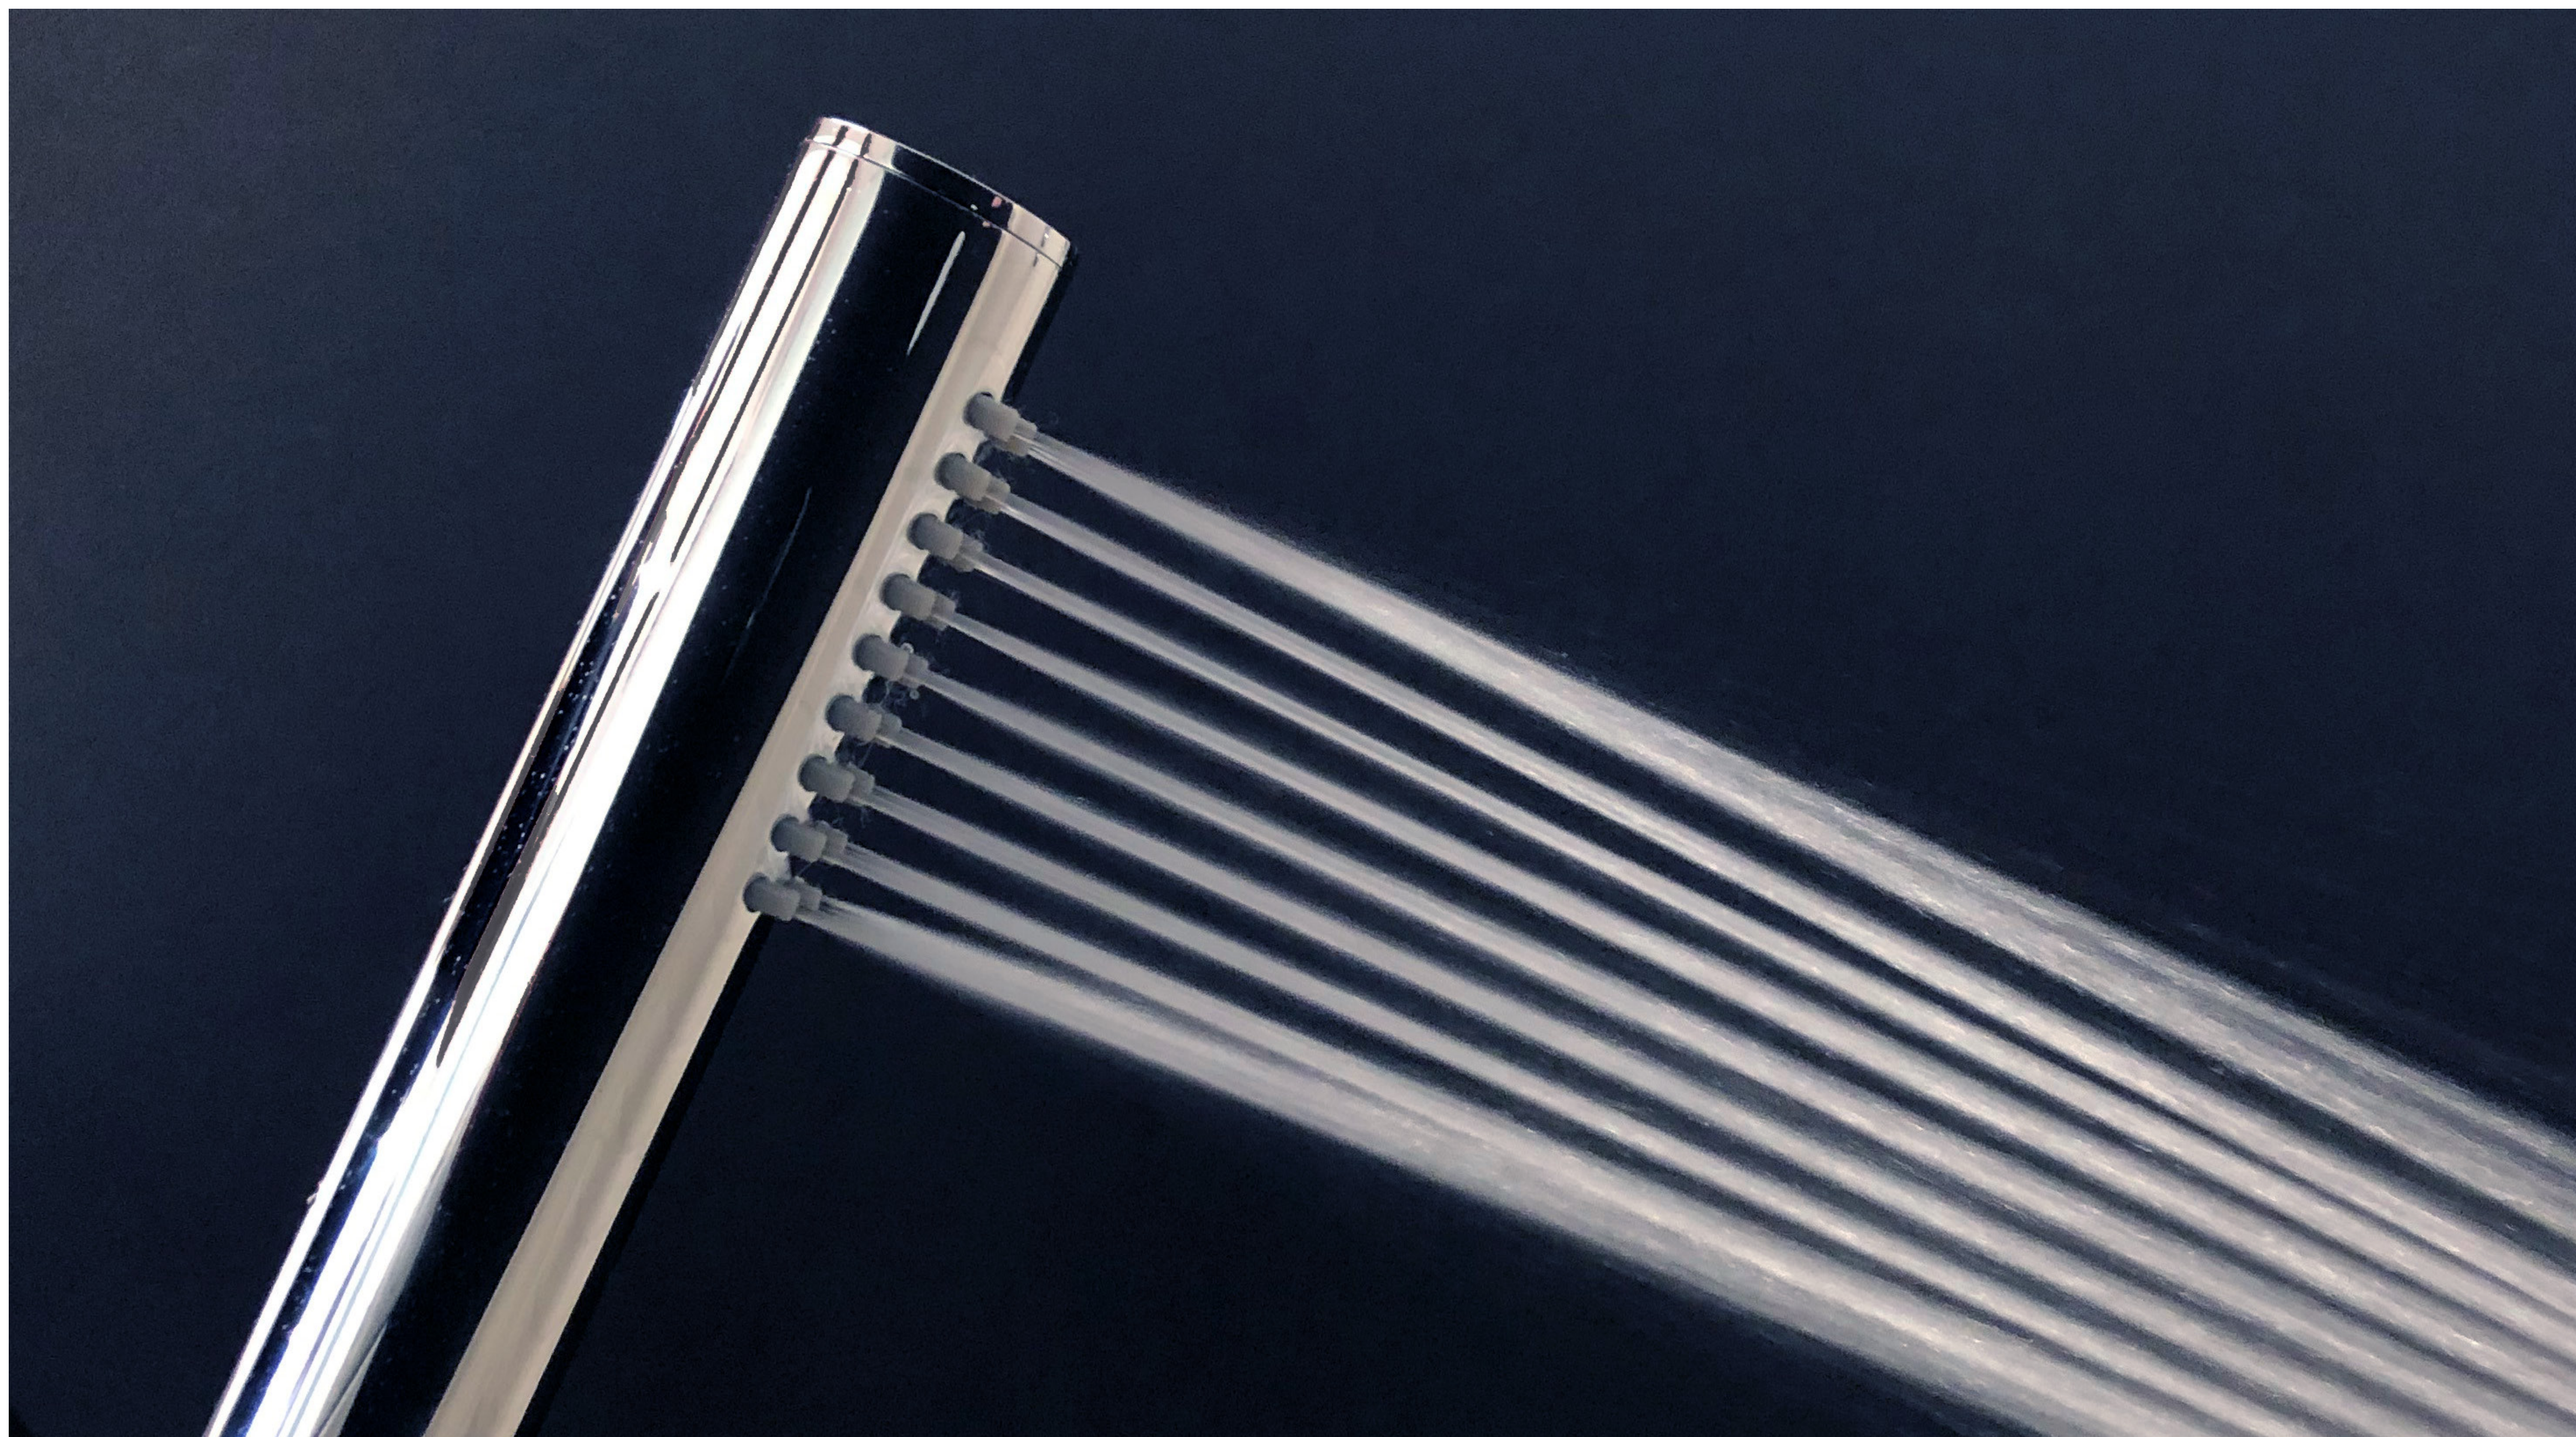

High quality spray

The anti-limestone silicone nipples produce steady, soft and comfortable jets. One more reason to love them? They are easy to maintain! Simply rub the nipples with your fingertip to clean them.

BARIL

STYLE X FUNCTION

Ecological options (hand shower)

BARIL is supporting the environment by offering options to reduce the water flow thereby economising your water usage.

B80-110X-00-xx	B80-110X-00-xx-150
1.75 gpm - 60 psi 6,6 l/min - 60 psi	1.5 gpm - 60 psi 5,7 l/min - 60 psi