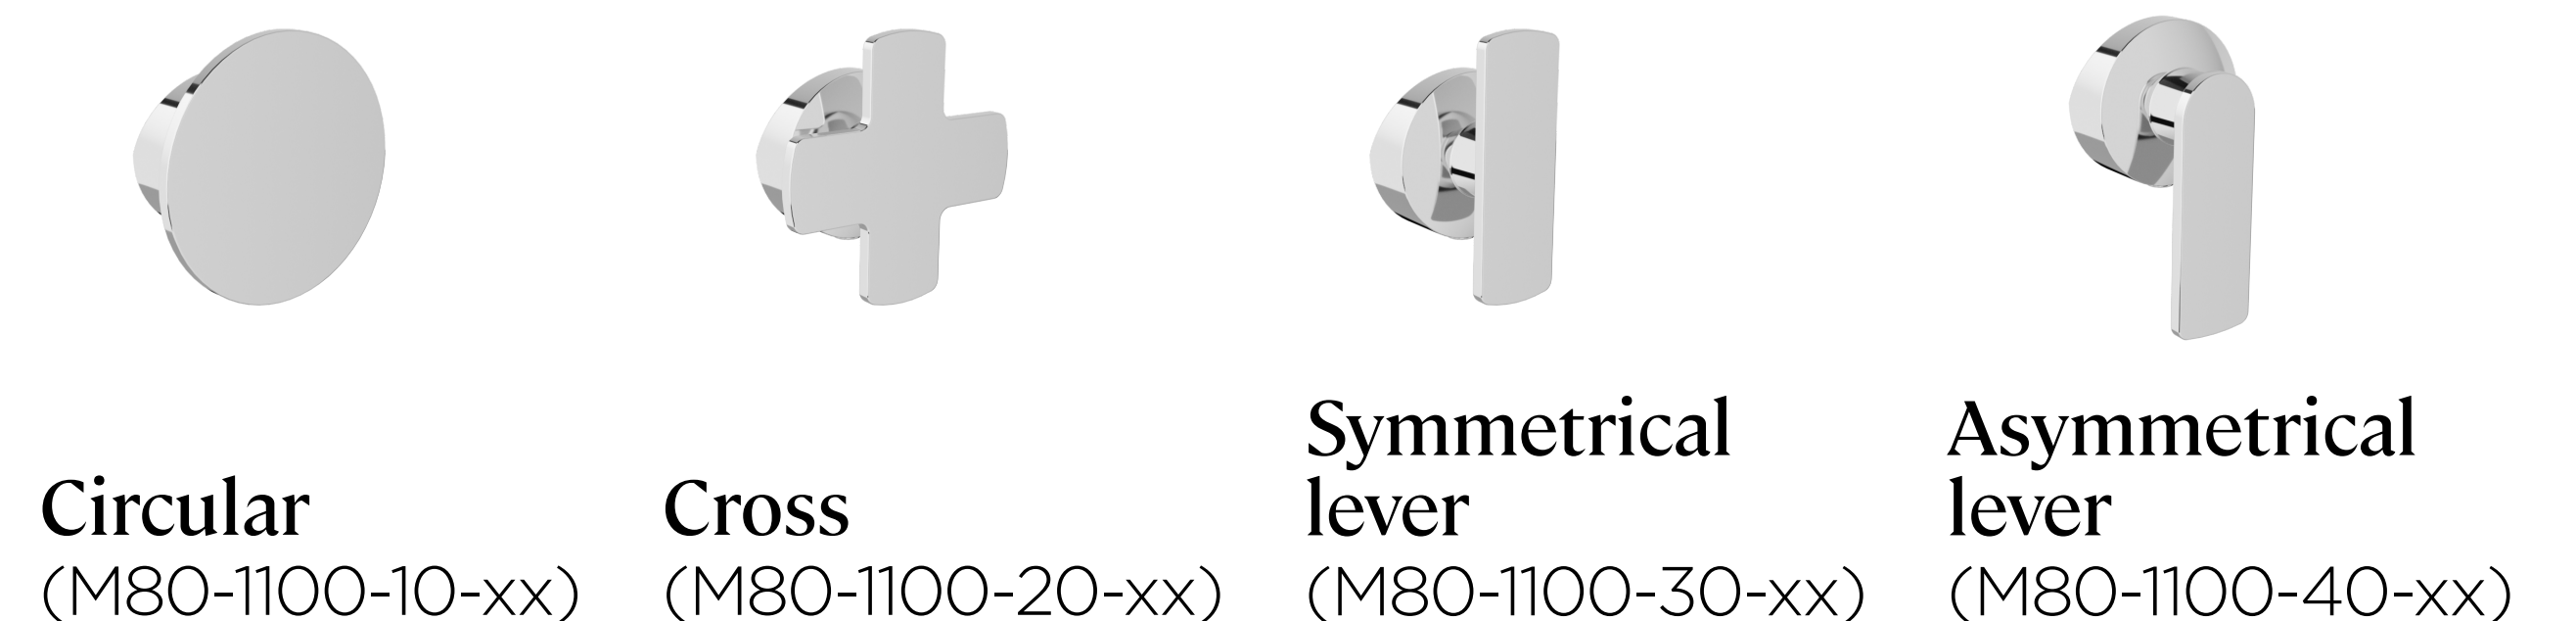

Future-proof

This design as a platform allows you to make your faucets evolve with future trends and personal tastes. Change the shape of the spout or handle, or even the finishes, without touching the underlying plumbing hardware.