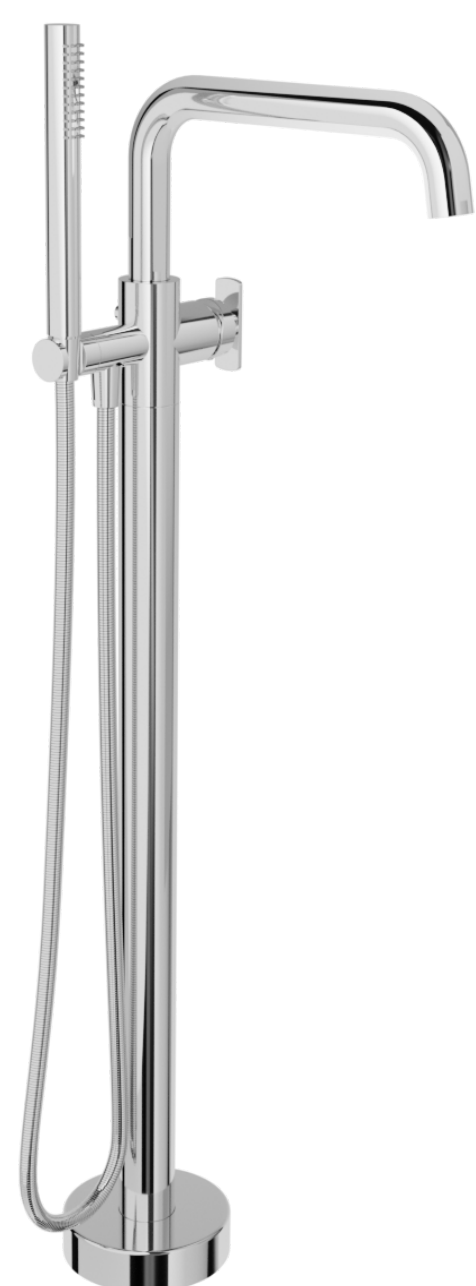

B80 AIR

BARIL

STYLE X FUNCTION

AIR offers a variety of shapes and plenty of finishes to choose from to create your very own faucet. Inspired by the principle of simplicity, this collection features simple geometric shapes, sleek lines and slim edges, giving it an airy effect that blends into any bathroom style. Have fun trying out different combinations to find the one that's right for you!

B80 AIR

B80-1101-00-xx (arched spout) or B80-1102-00-xx (angled spout)

BARIL

STYLE X FUNCTION

High Quality Spray

Steady and comfortable spray. Easy-to-clean anti-limestone silicone nipples.

Integrated Push-Button Diverter

Discreet, robust and easy to operate. Easily removable in one piece for easy maintenance.

Swivel Shower Holder

Allows water to easily drip in the bathtub.

European Cartridge

High-performance ceramic cartridge with outstanding durability.

High-Quality Materials

BARIL faucets are strong and durable, being made of thicker than average solid brass.

High Flow Rate:
7.1 gpm (27 l/min) - 60 psi

Quick filling of the bathtub
(5 min 30 for 150 l).