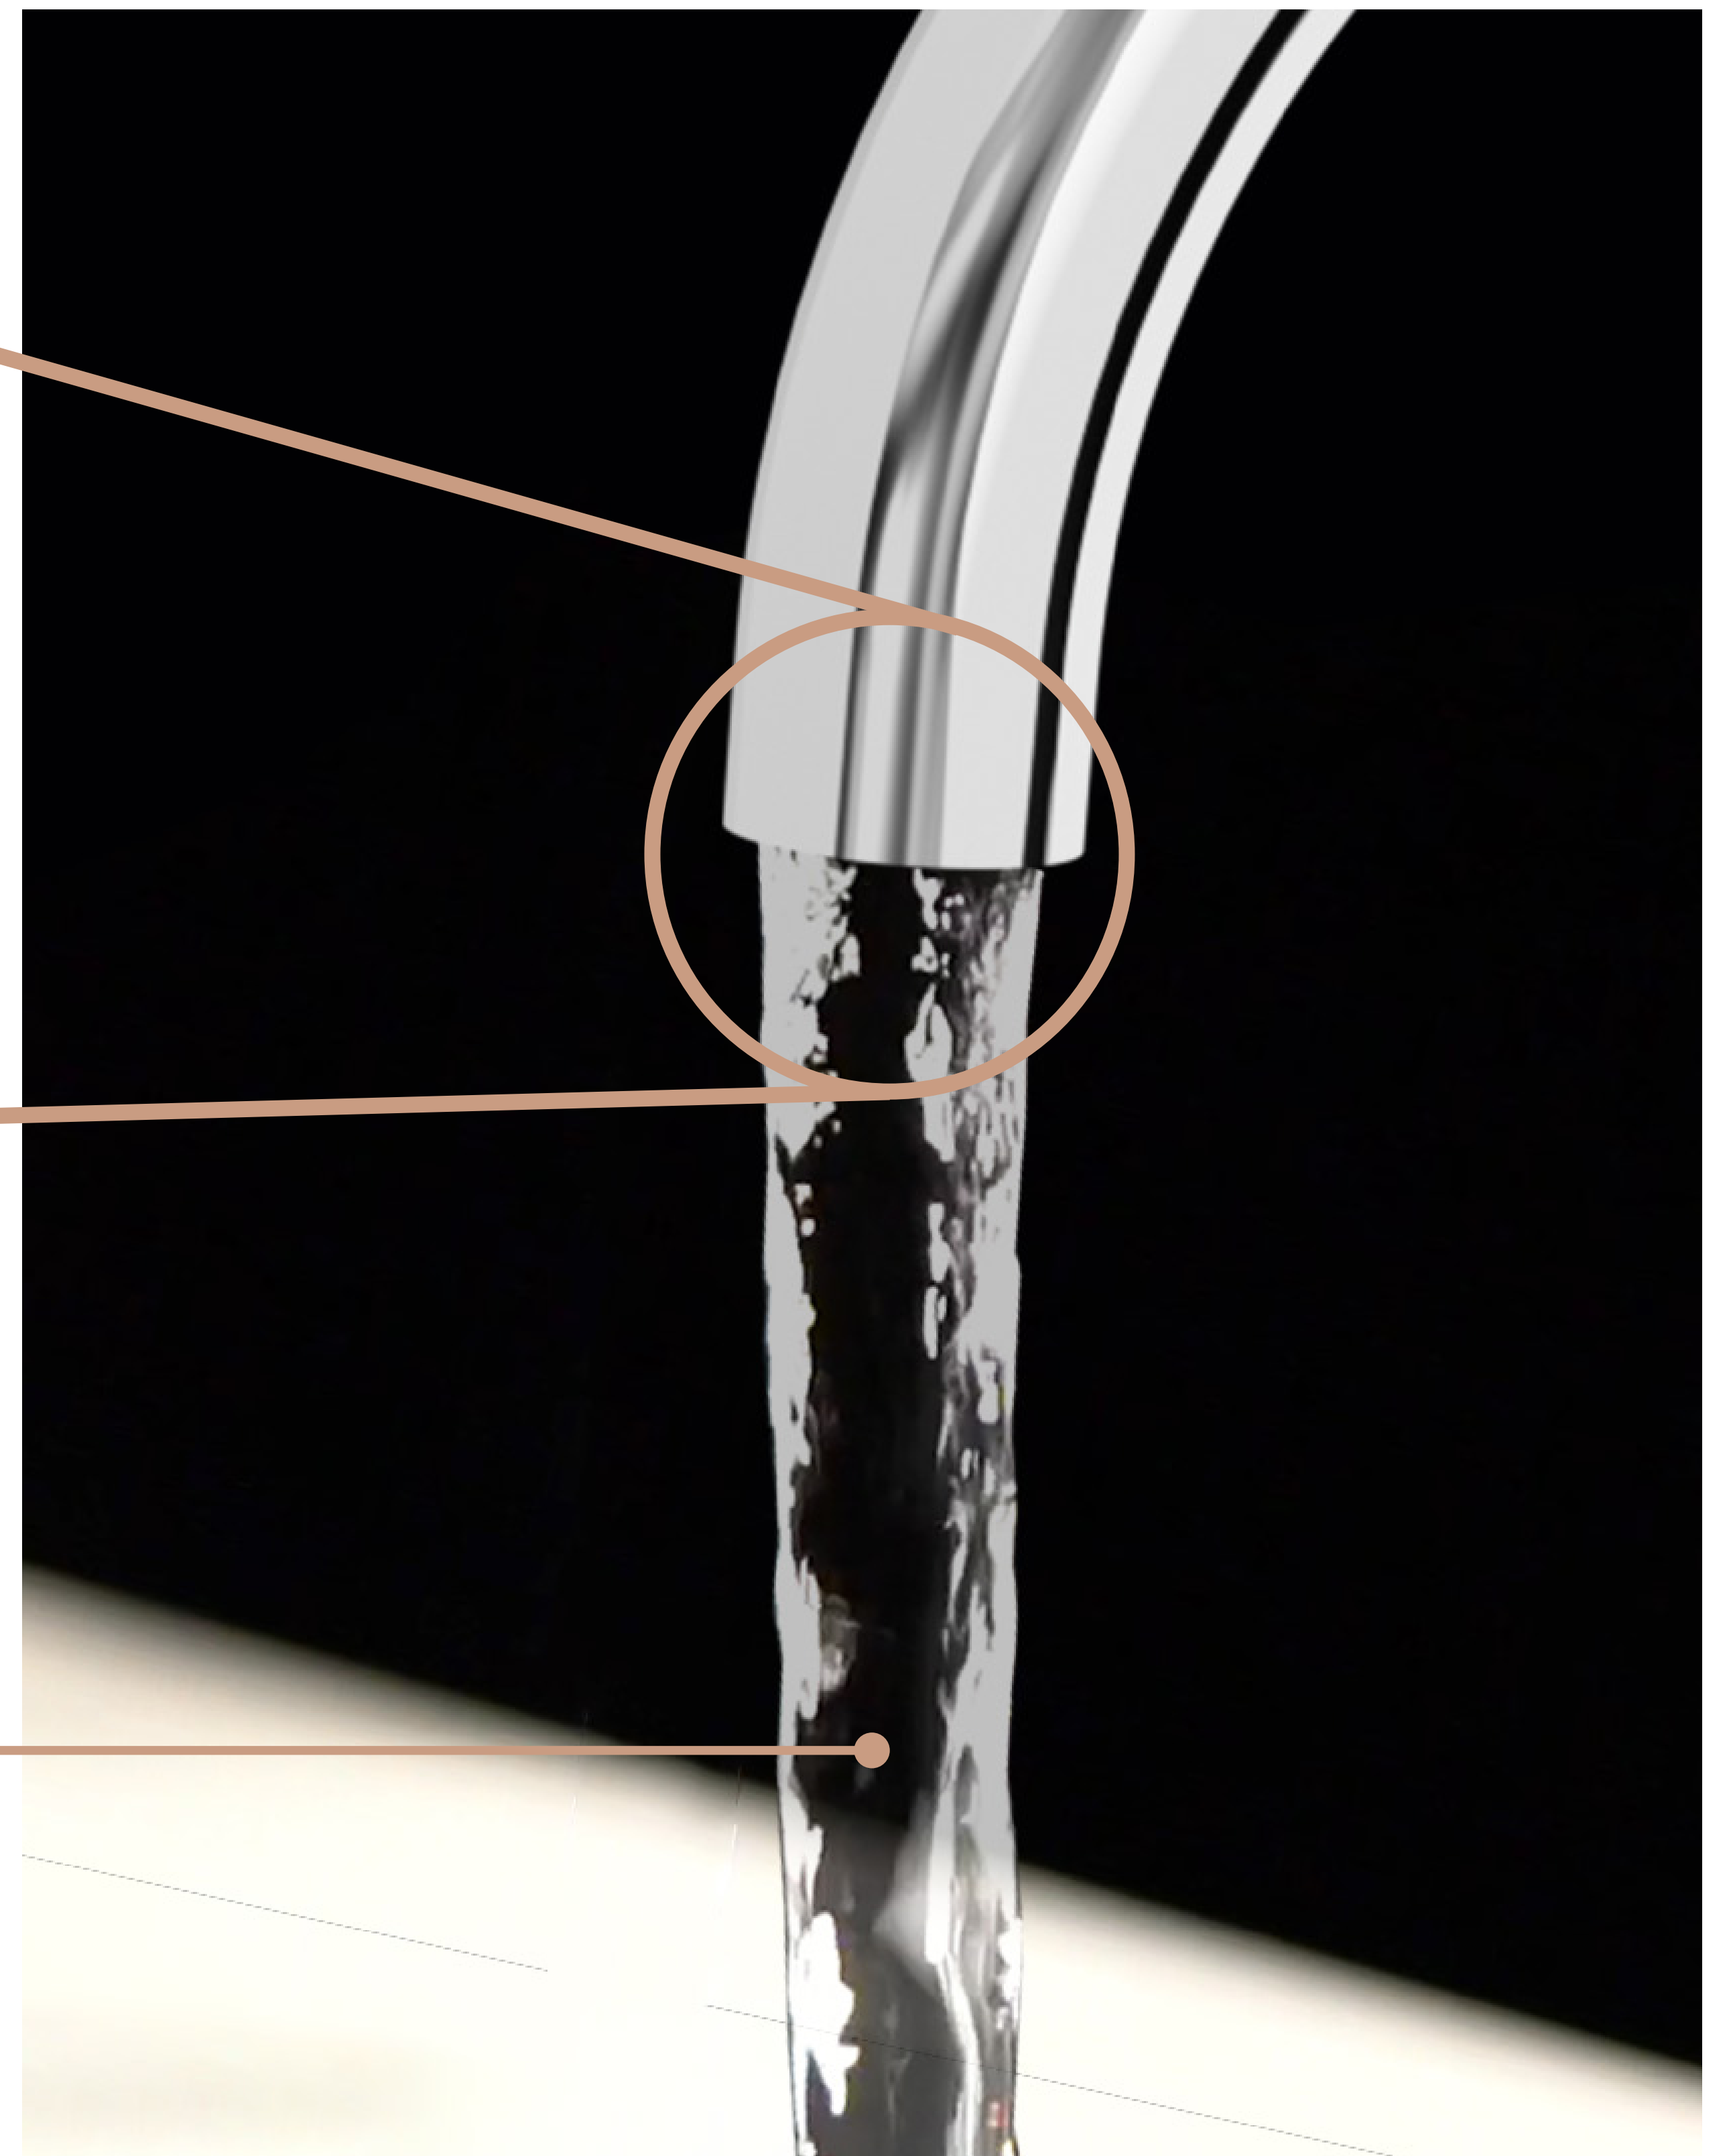

High flow rate

BARIL bath spouts have very advantageous flow rates that will fill your tub faster than you expect; only 5 minutes 30 seconds for 150 l!

BARIL

STYLE X FUNCTION

Bath spout laminator

This bath spout is equipped with a laminator that allows a beautiful crystal clear and splash-free stream.