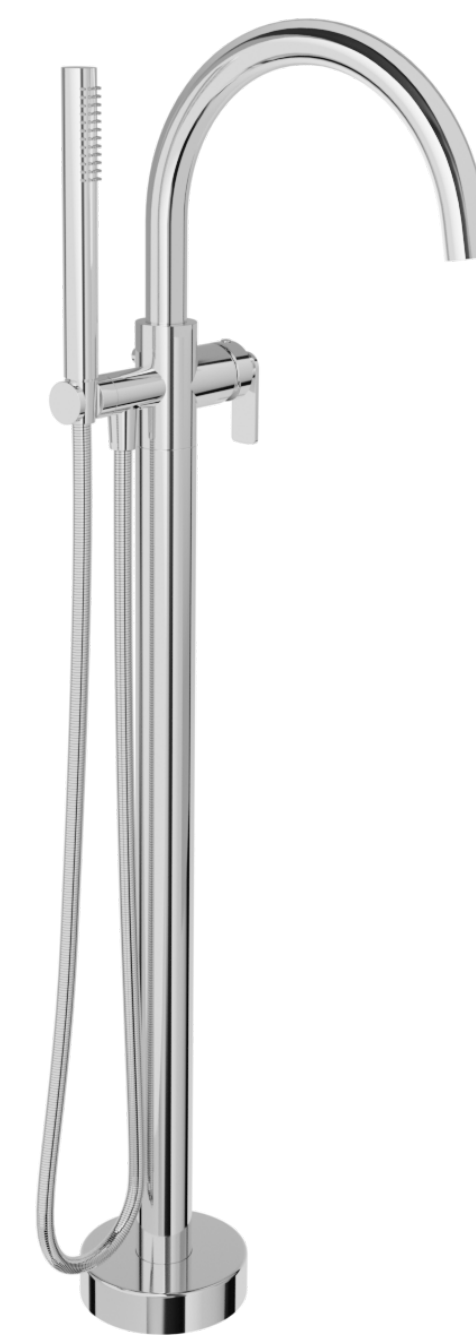

B80 AIR

BARIL

STYLE X FUNCTION

AIR offers a variety of shapes and plenty of finishes to choose from to create your very own faucet. Inspired by the principle of simplicity, this collection features simple geometric shapes, sleek lines and slim edges, giving it an airy effect that blends into any bathroom style. Have fun trying out different combinations to find the one that's right for you!

B80 AIR

B80-1101-00-xx (arched spout) or B80-1102-00-xx (angled spout)

BARIL

STYLE X FUNCTION

High Quality Spray

Steady and comfortable spray. Easy-to-clean anti-limestone silicone nipples.

Integrated Push-Button Diverter

Discreet, robust and easy to operate. Easily removable in one piece for easy maintenance.

Swivel Shower Holder

Allows water to easily drip in the bathtub.

European Cartridge

High-performance ceramic cartridge with outstanding durability.

High-Quality Materials

BARIL faucets are strong and durable, being made of thicker than average solid brass.

High Flow Rate:
7.1 gpm (27 l/min) - 60 psi

Quick filling of the bathtub
(5 min 30 for 150 l).