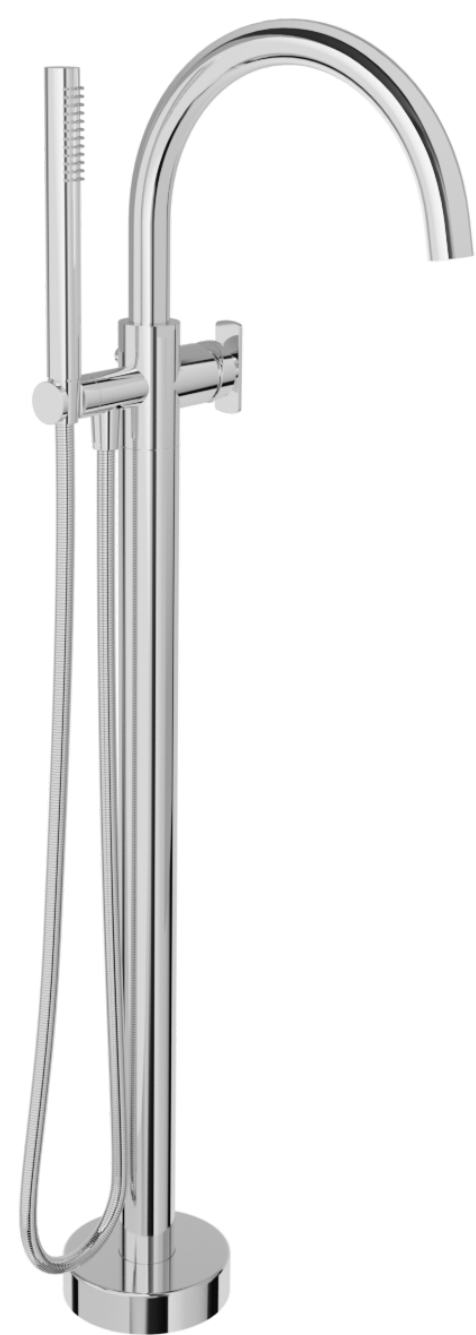

B80 AIR

BARIL

STYLE X FUNCTION

AIR offers a variety of shapes and plenty of finishes to choose from to create your very own faucet. Inspired by the principle of simplicity, this collection features simple geometric shapes, sleek lines and slim edges, giving it an airy effect that blends into any bathroom style. Have fun trying out different combinations to find the one that's right for you!

B80 AIR

B80-1101-00-xx (arched spout) or B80-1102-00-xx (angled spout)

BARIL

STYLE X FUNCTION

High Quality Spray

Steady and comfortable spray. Easy-to-clean anti-limestone silicone nipples.

Integrated Push-Button Diverter

Discreet, robust and easy to operate. Easily removable in one piece for easy maintenance.

Swivel Shower Holder

Allows water to easily drip in the bathtub.

European Cartridge

High-performance ceramic cartridge with outstanding durability.

High-Quality Materials

BARIL faucets are strong and durable, being made of thicker than average solid brass.

High Flow Rate:
7.1 gpm (27 l/min) - 60 psi

Quick filling of the bathtub
(5 min 30 for 150 l).