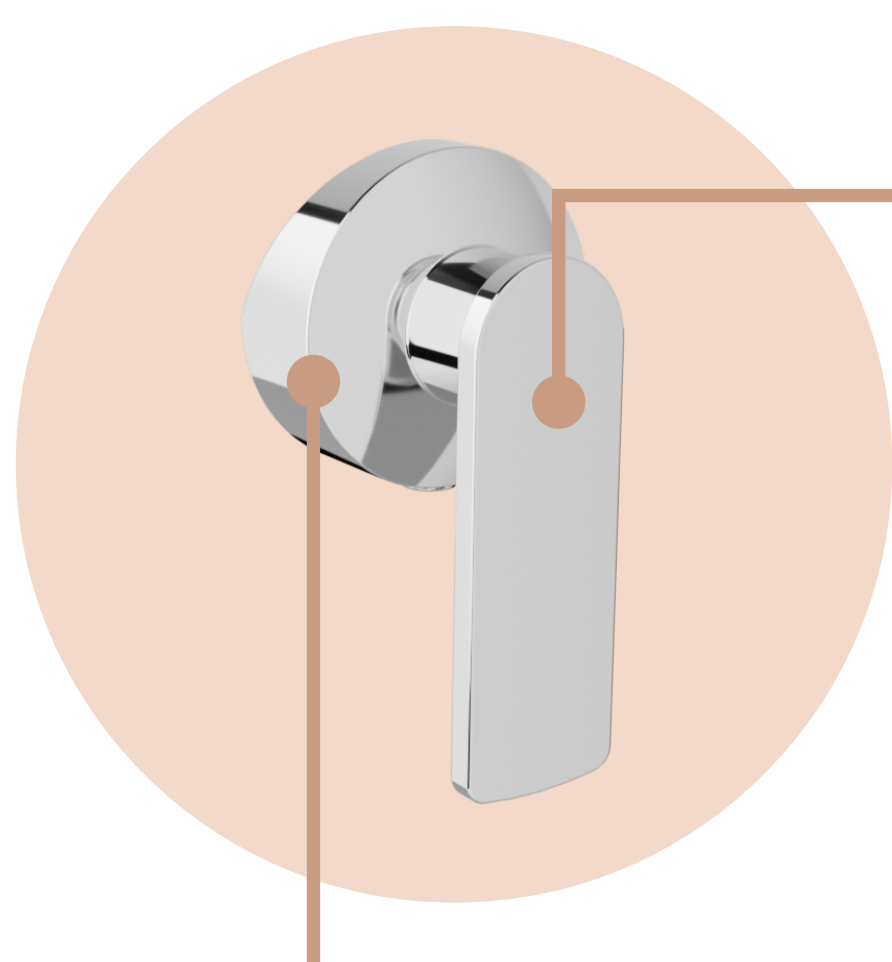

AIR Finishes

BARIL

STYLE X FUNCTION

For its AIR Collection, BARIL offers a palette composed of its 9 regular BARIL finishes, but that's not all! Have fun combining the different plain finishes to create your own two-tone finish or opt for a plain finish - the possibilities are endless!

How to choose your AIR finish?

1 Choose the desired finish for the spout (plain only)

Chrome
(CC)

Matte
black (KK)

Satin
brass (LL)

White
(BB)

Brushed
nickel (NN)

Polished
Nickel (YY)

Satin
copper (VV)

Venetian
bronze (TT)

Gold
(GG)

2 Choose the handle finish (plain or two-tone)

Handle top

Opt for a color accent or choose the same finish as the handle base for a plain finish.

Handle base

We recommend that the handle base finish be the same as the faucet spout, but feel free to combine finishes as you wish.