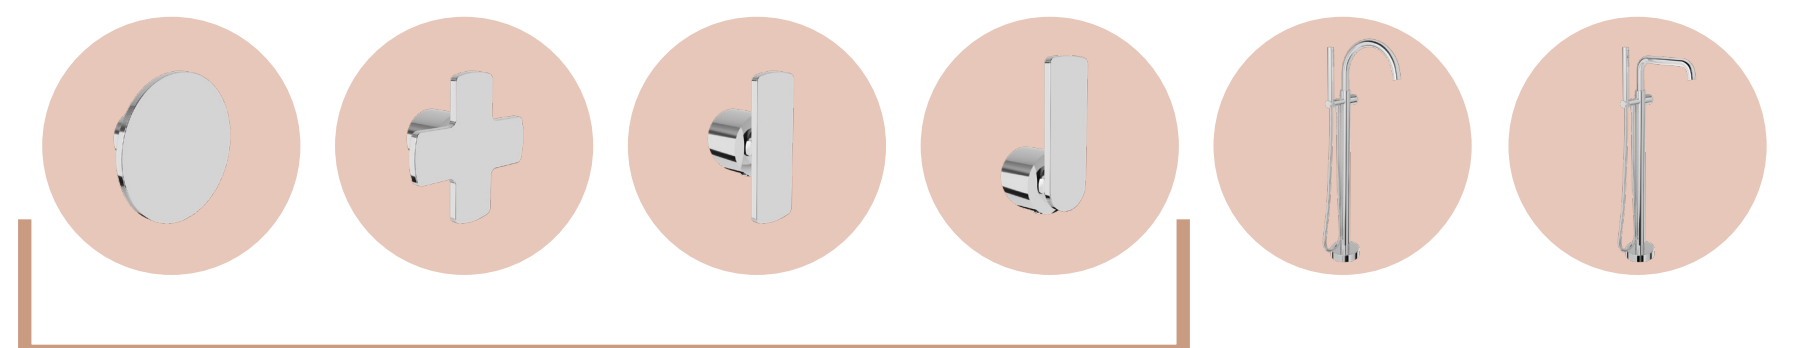

B80 AIR

BARIL

STYLE X FUNCTION

AIR offers a variety of shapes and plenty of finishes to choose from to create your very own faucet. Inspired by the principle of simplicity, this collection features simple geometric shapes, sleek lines and slim edges, giving it an airy effect that blends into any bathroom style. Have fun trying out different combinations to find the one that's right for you!

Discreet, robust and easy to operate. Easily removable in one piece for easy maintenance.

Swivel Shower Holder

Allows water to easily drip in the bathtub.

European Cartridge

High-performance ceramic cartridge with outstanding durability.

High-Quality Materials

BARIL faucets are strong and durable, being made of thicker than average solid brass.

High Flow Rate:
7.1 gpm (27 l/min) - 60 psi

Quick filling of the bathtub
(5 min 30 for 150 l).

High-end Laminator

Crystal clear and splash-free stream.

Customizable

Four handle options and two spout options.

Plain or Two-tone Finish

Possibility to combine finishes and create a two-tone finish or go for a plain finish.