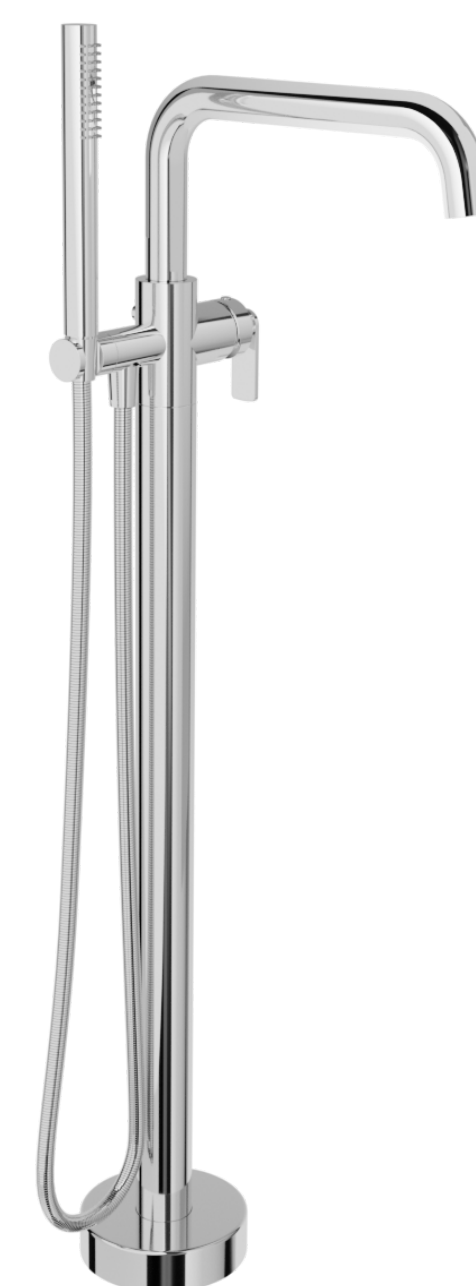

B80 AIR

BARIL

STYLE X FUNCTION

AIR offers a variety of shapes and plenty of finishes to choose from to create your very own faucet. Inspired by the principle of simplicity, this collection features simple geometric shapes, sleek lines and slim edges, giving it an airy effect that blends into any bathroom style. Have fun trying out different combinations to find the one that's right for you!

B80 AIR

B80-1101-00-xx (arched spout) or B80-1102-00-xx (angled spout)

BARIL

STYLE X FUNCTION

High Quality Spray

Steady and comfortable spray. Easy-to-clean anti-limestone silicone nipples.

Integrated Push-Button Diverter

Discreet, robust and easy to operate. Easily removable in one piece for easy maintenance.

Swivel Shower Holder

Allows water to easily drip in the bathtub.

European Cartridge

High-performance ceramic cartridge with outstanding durability.

High-Quality Materials

BARIL faucets are strong and durable, being made of thicker than average solid brass.

High Flow Rate:
7.1 gpm (27 l/min) - 60 psi

Quick filling of the bathtub
(5 min 30 for 150 l).