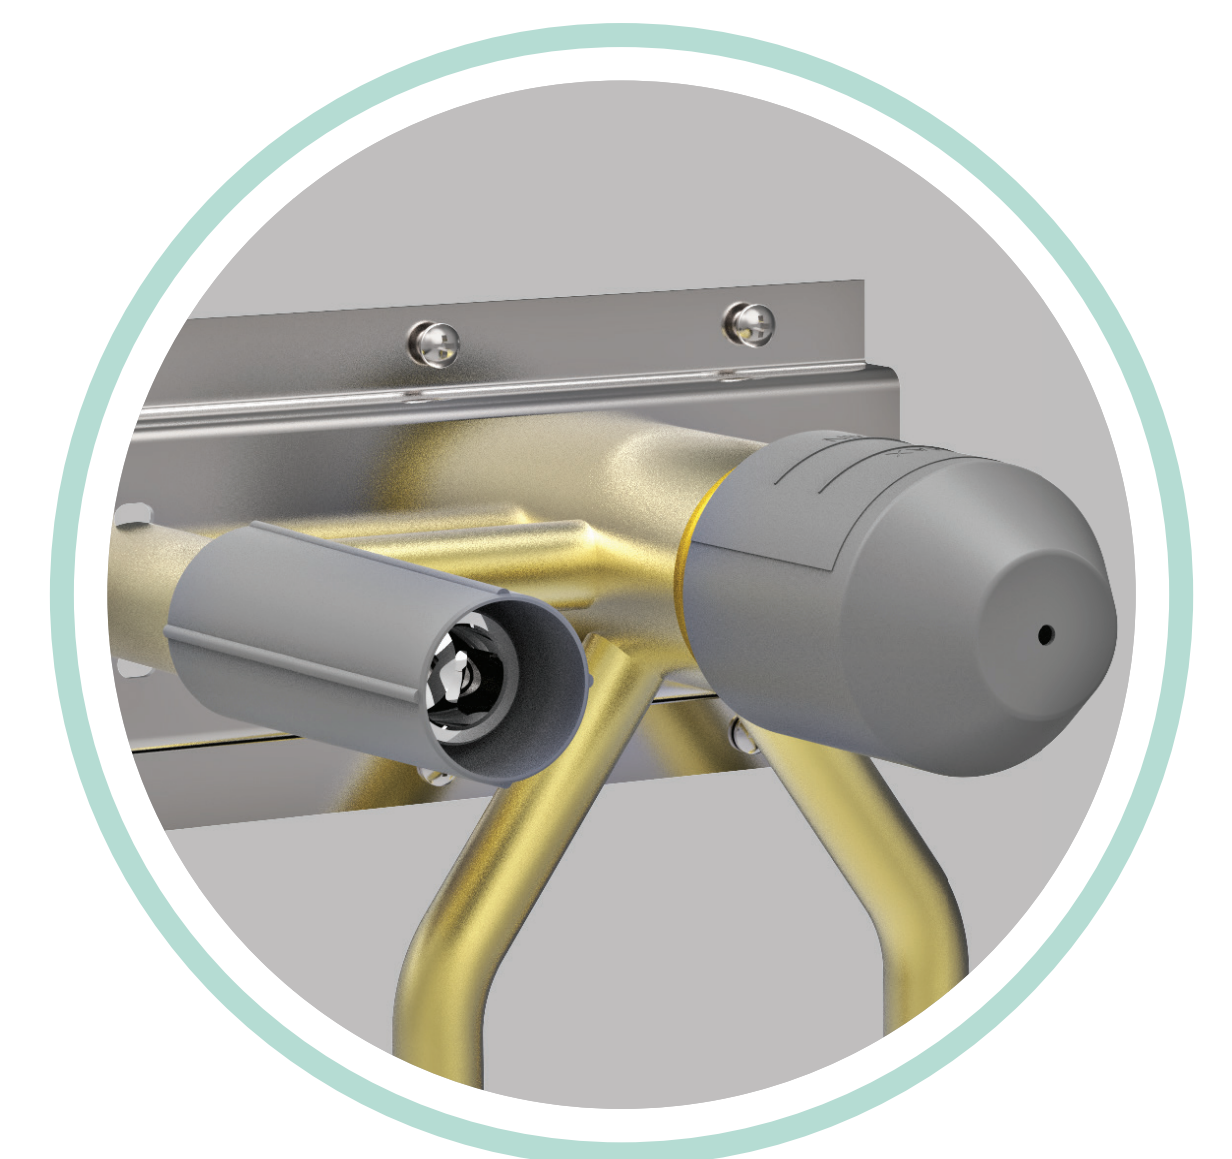

# BARiL

STYLE × FUNCTION

The ZIP Collection, launched in 2004, is the ultimate timeless faucet collection. With its sleek design and rounded shapes, this faucet gives a firmly modern look that brings a sophisticated ambiance to your bathroom. Its slender tubular line comes into resonance with the decor which suits you the most, always with elegance... Try it in matte black finish for a chic and trendy result!

# Easy installation —

Trouble free installation thanks to a one-piece rough mounted on a steel plate: easy to fix and to level, no risk of misalignment of spout and handle.

## Adjustable depth from your finished wall

1/2" range of depth adjustment

## Separate hot & cold connections

This construction makes it very easy to connect your waterways