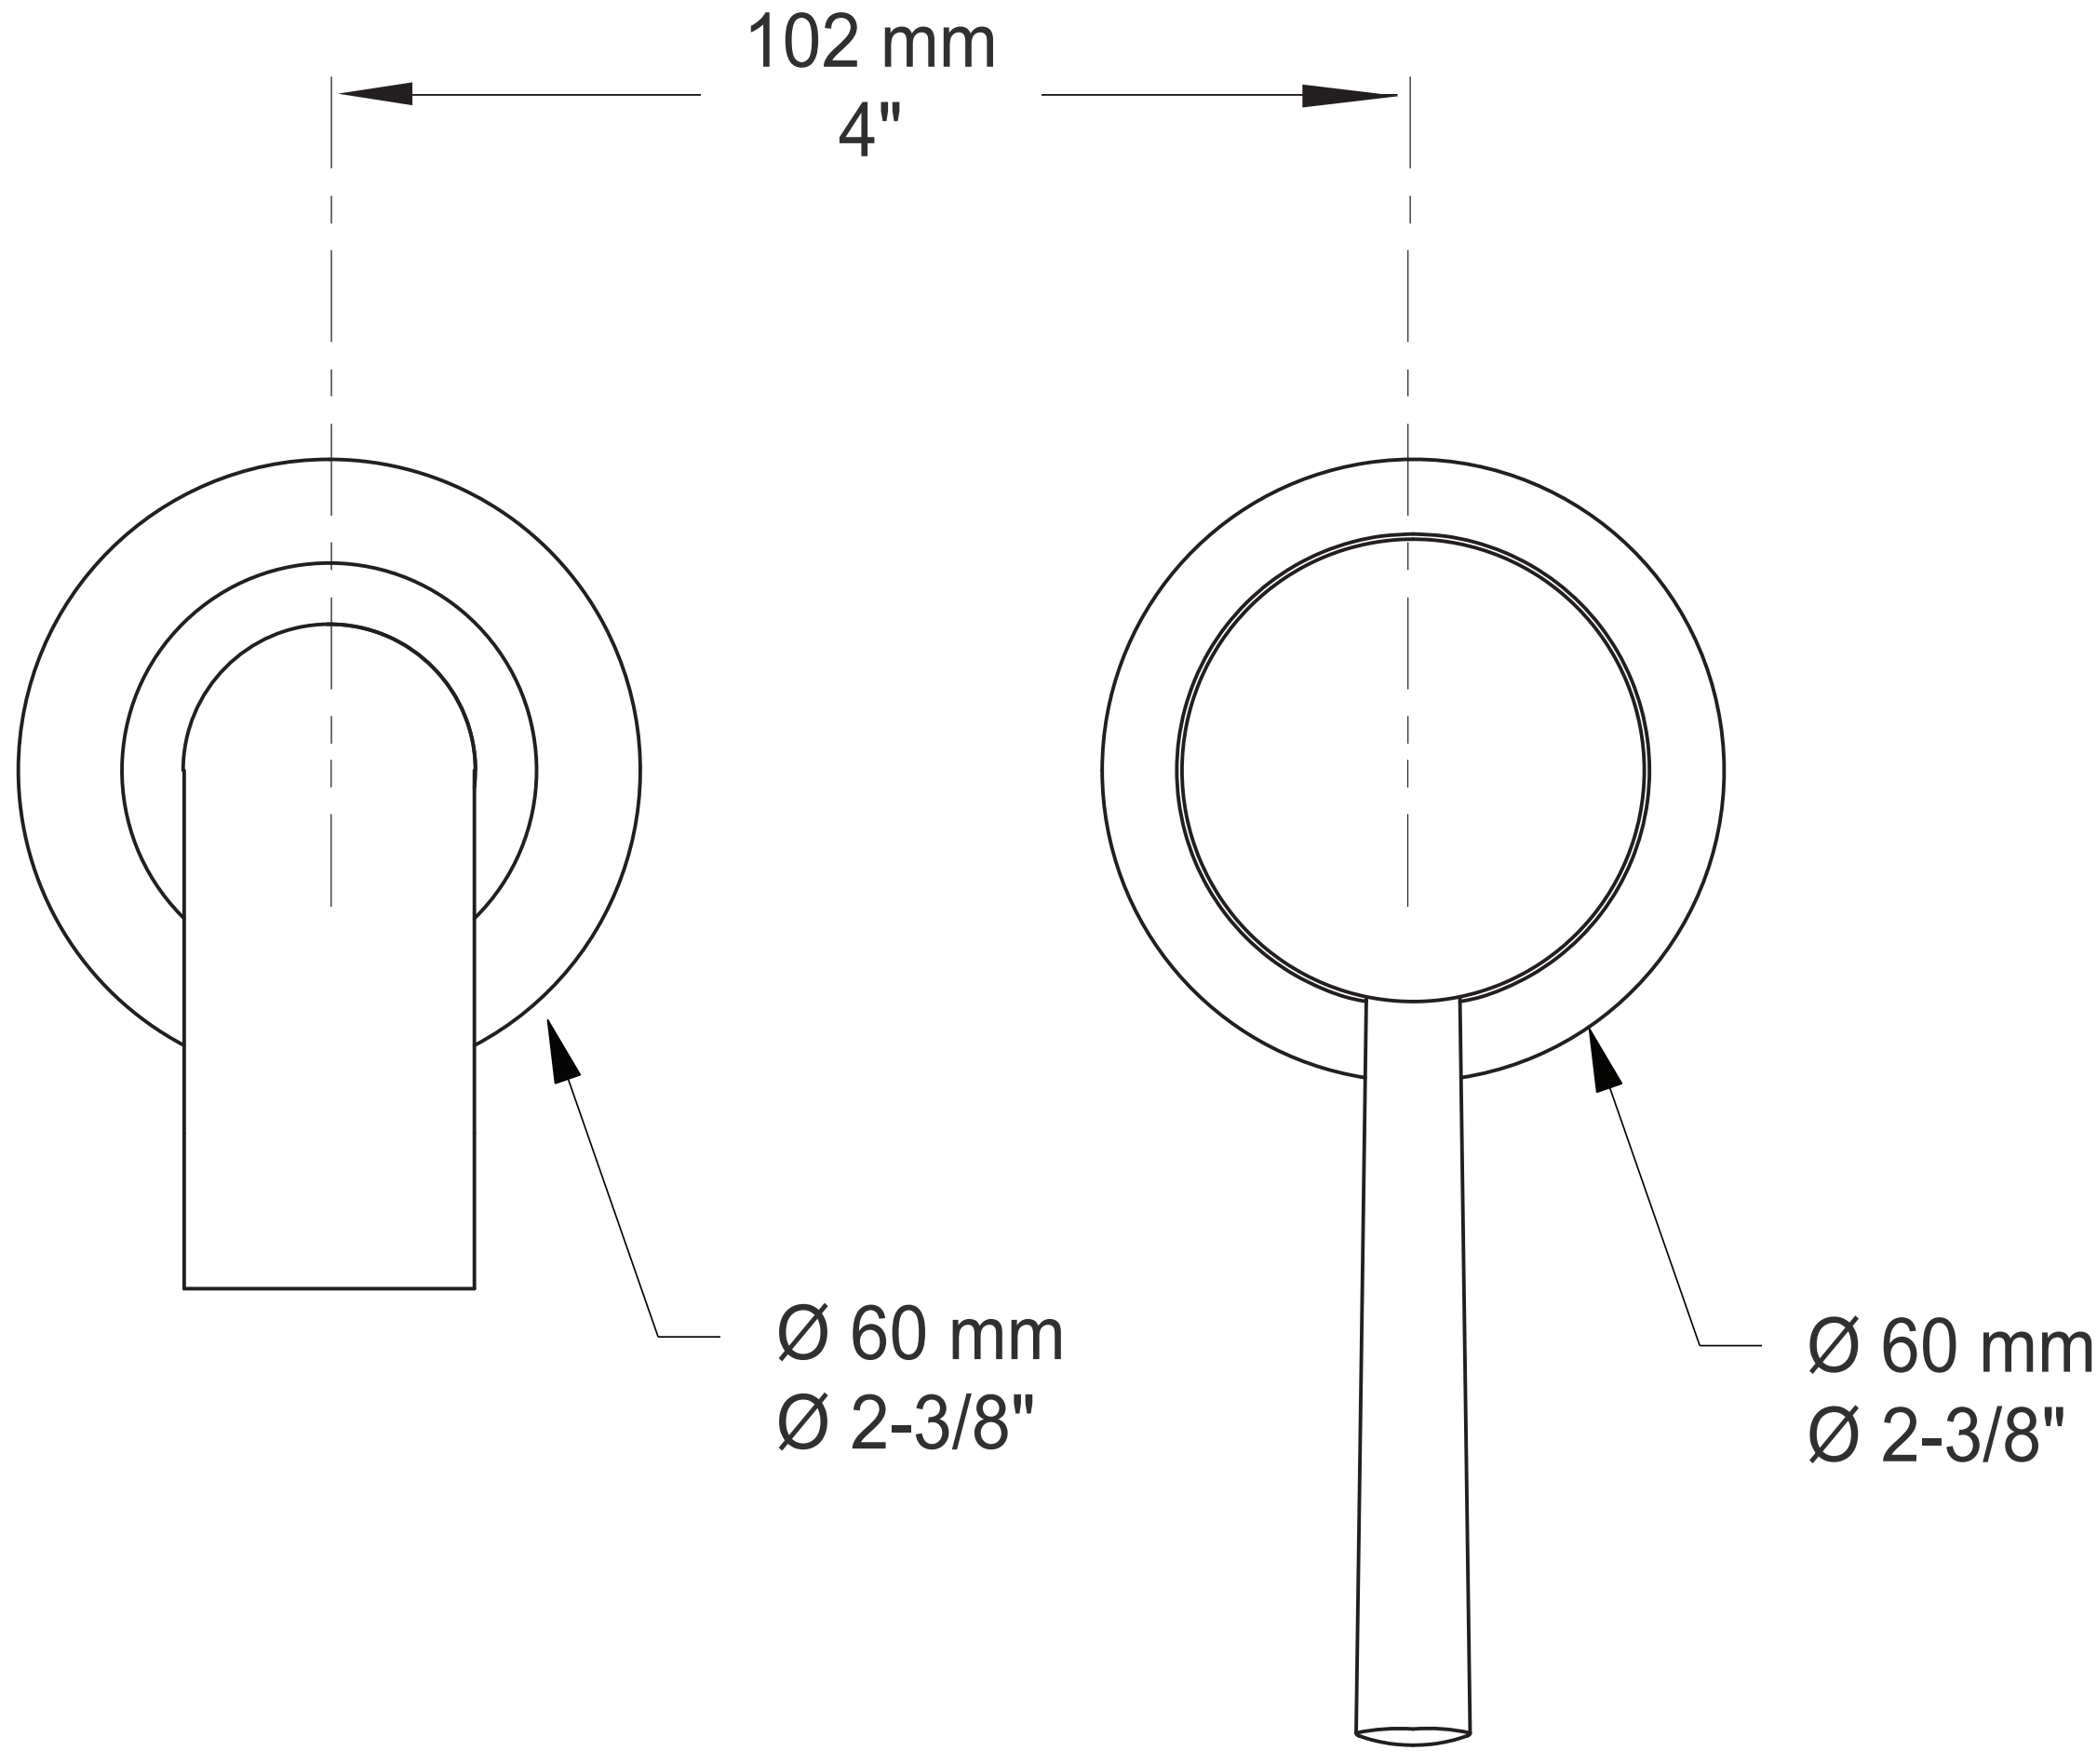

## Dimensions:

Model: B66-8100-02L-xx

Flange diameter: 2-3/8"

Center to center: 4"

Height: 3-3/4"

Spout reach: 7-3/4" to 8-1/8"

# Easy installation —

Trouble free installation thanks to a one-piece rough mounted on a steel plate: easy to fix and to level, no risk of misalignment of spout and handle.