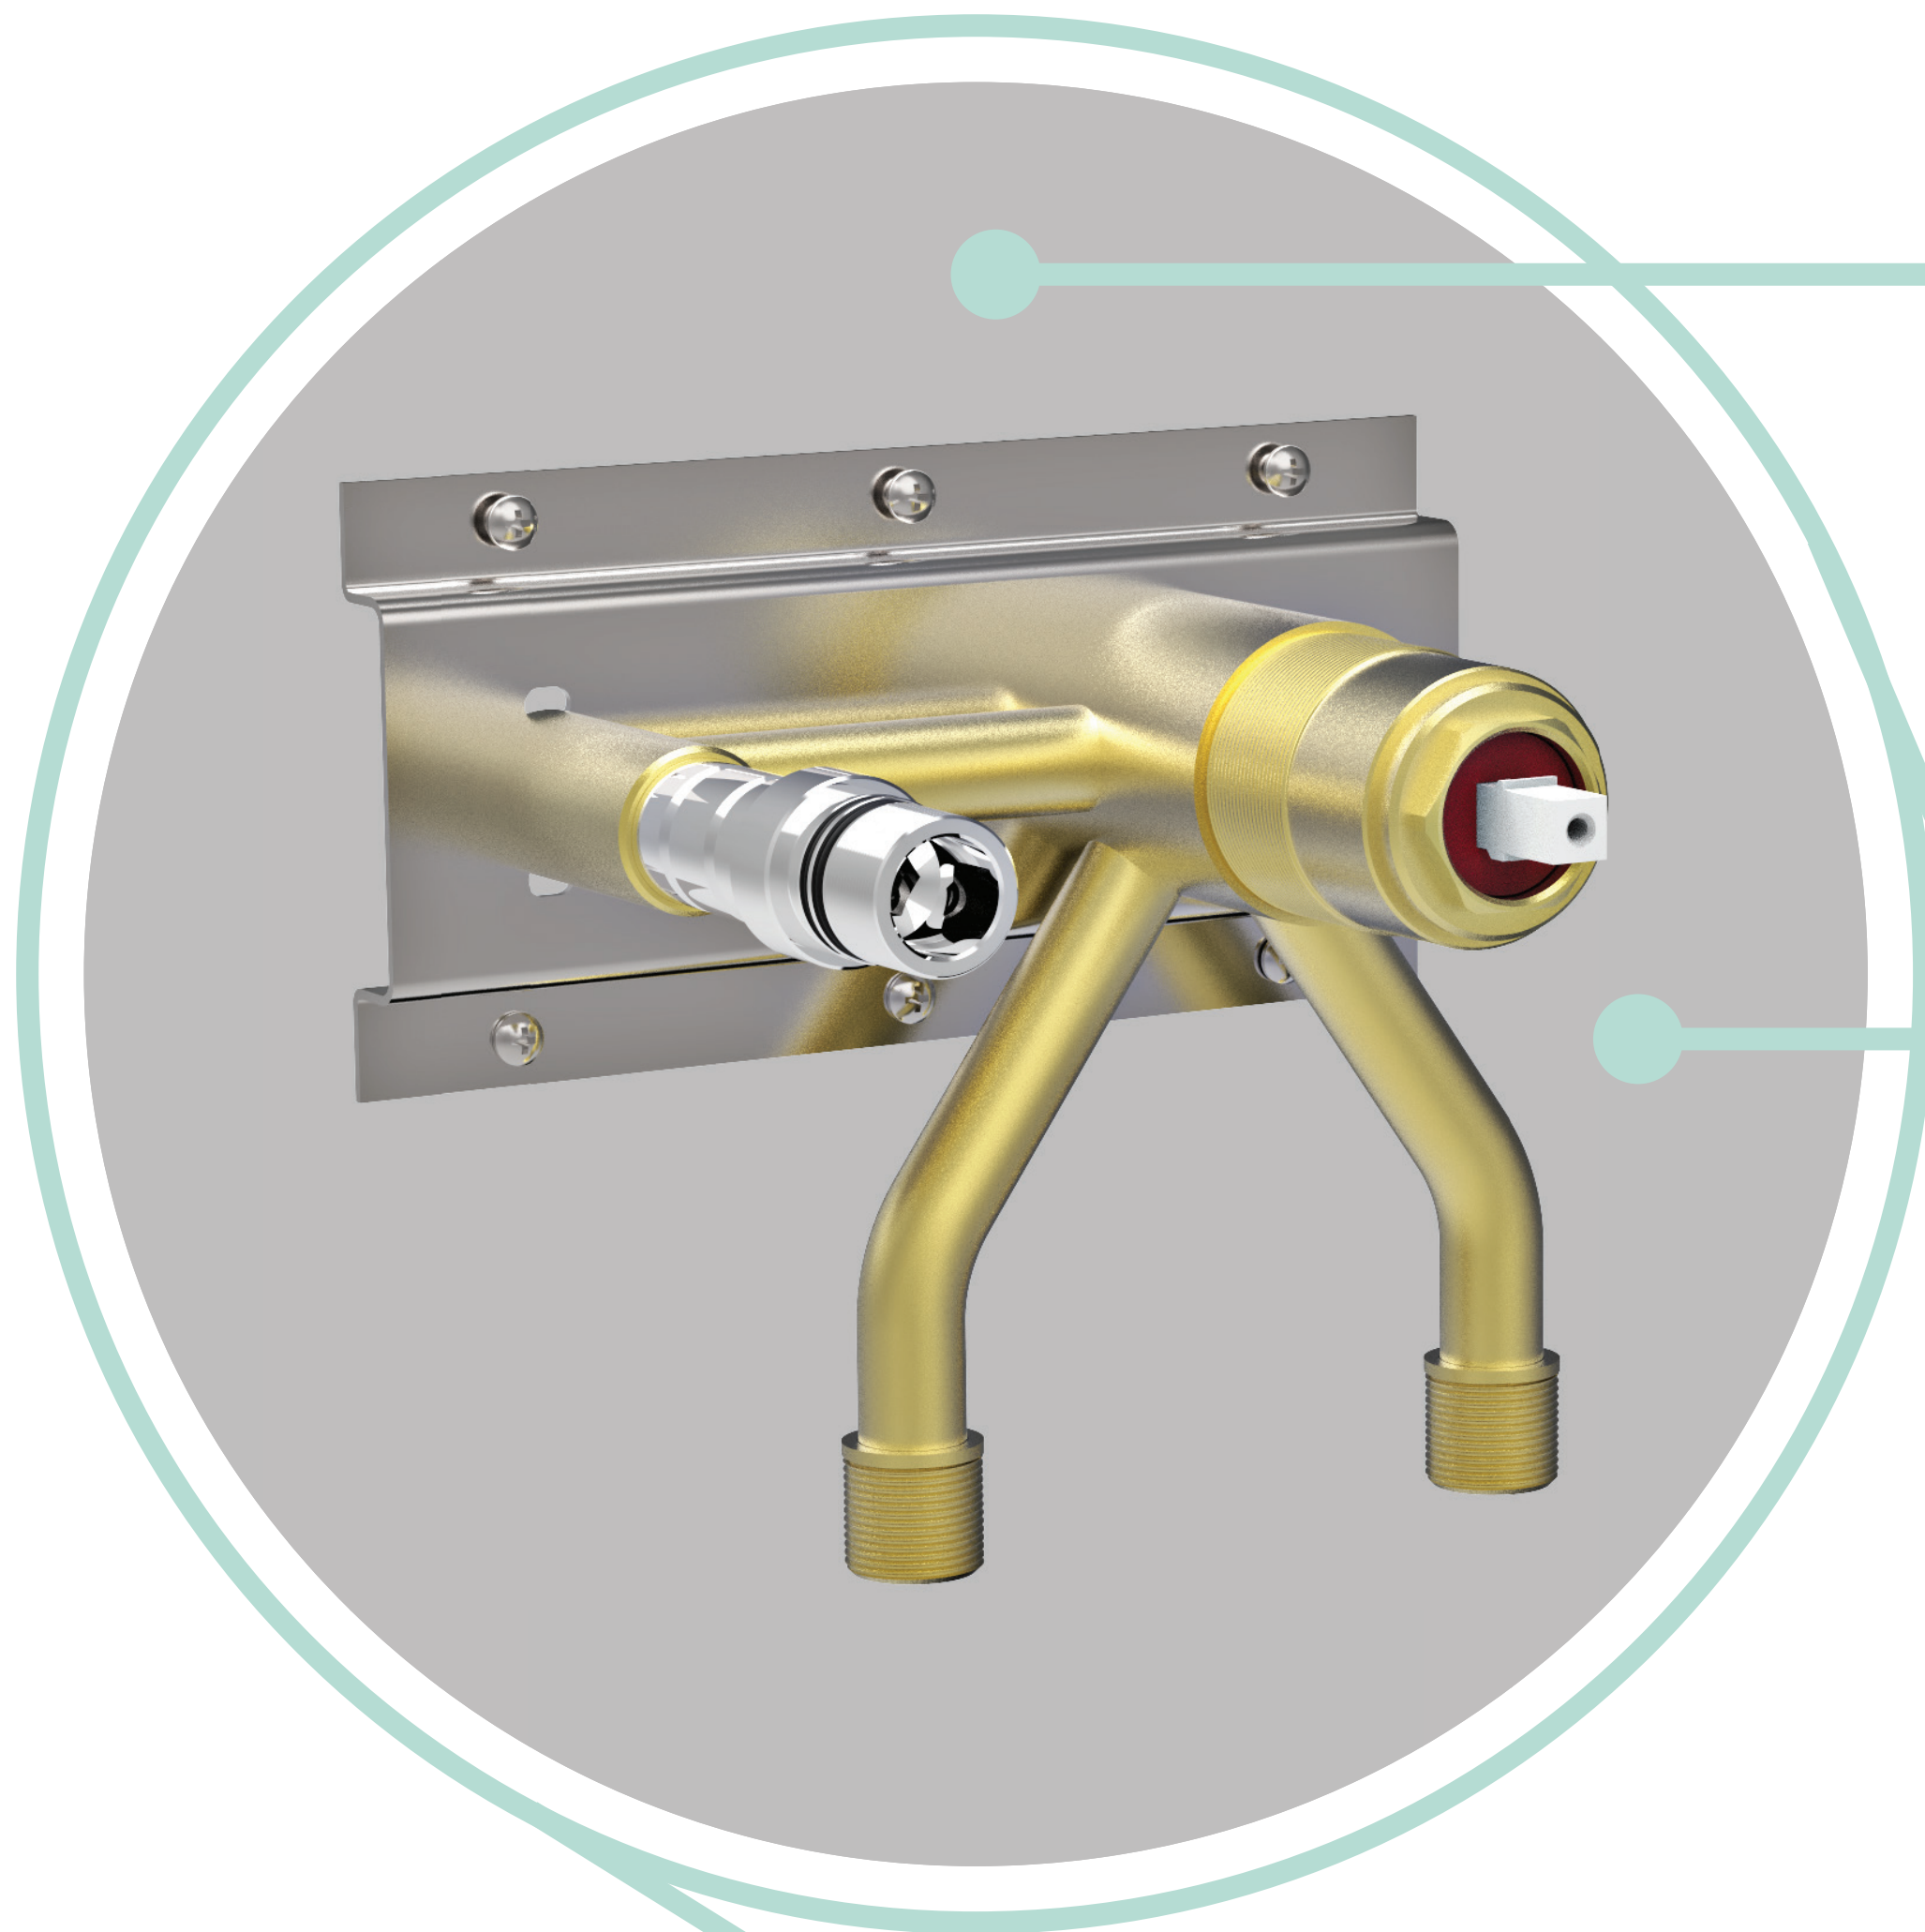

## Dimensions:

Model: B66-8100-02L-xx

Flange diameter: 2-3/8"

Center to center: 4"

Height: 3-3/4"

Spout reach: 7-3/4" to 8-1/8"

# Easy installation —

Trouble free installation thanks to a one-piece rough mounted on a steel plate: easy to fix and to level, no risk of misalignment of spout and handle.

## Adjustable depth from your finished wall

1/2" range of depth adjustment

## Separate hot & cold connections

This construction makes it very easy to connect your waterways