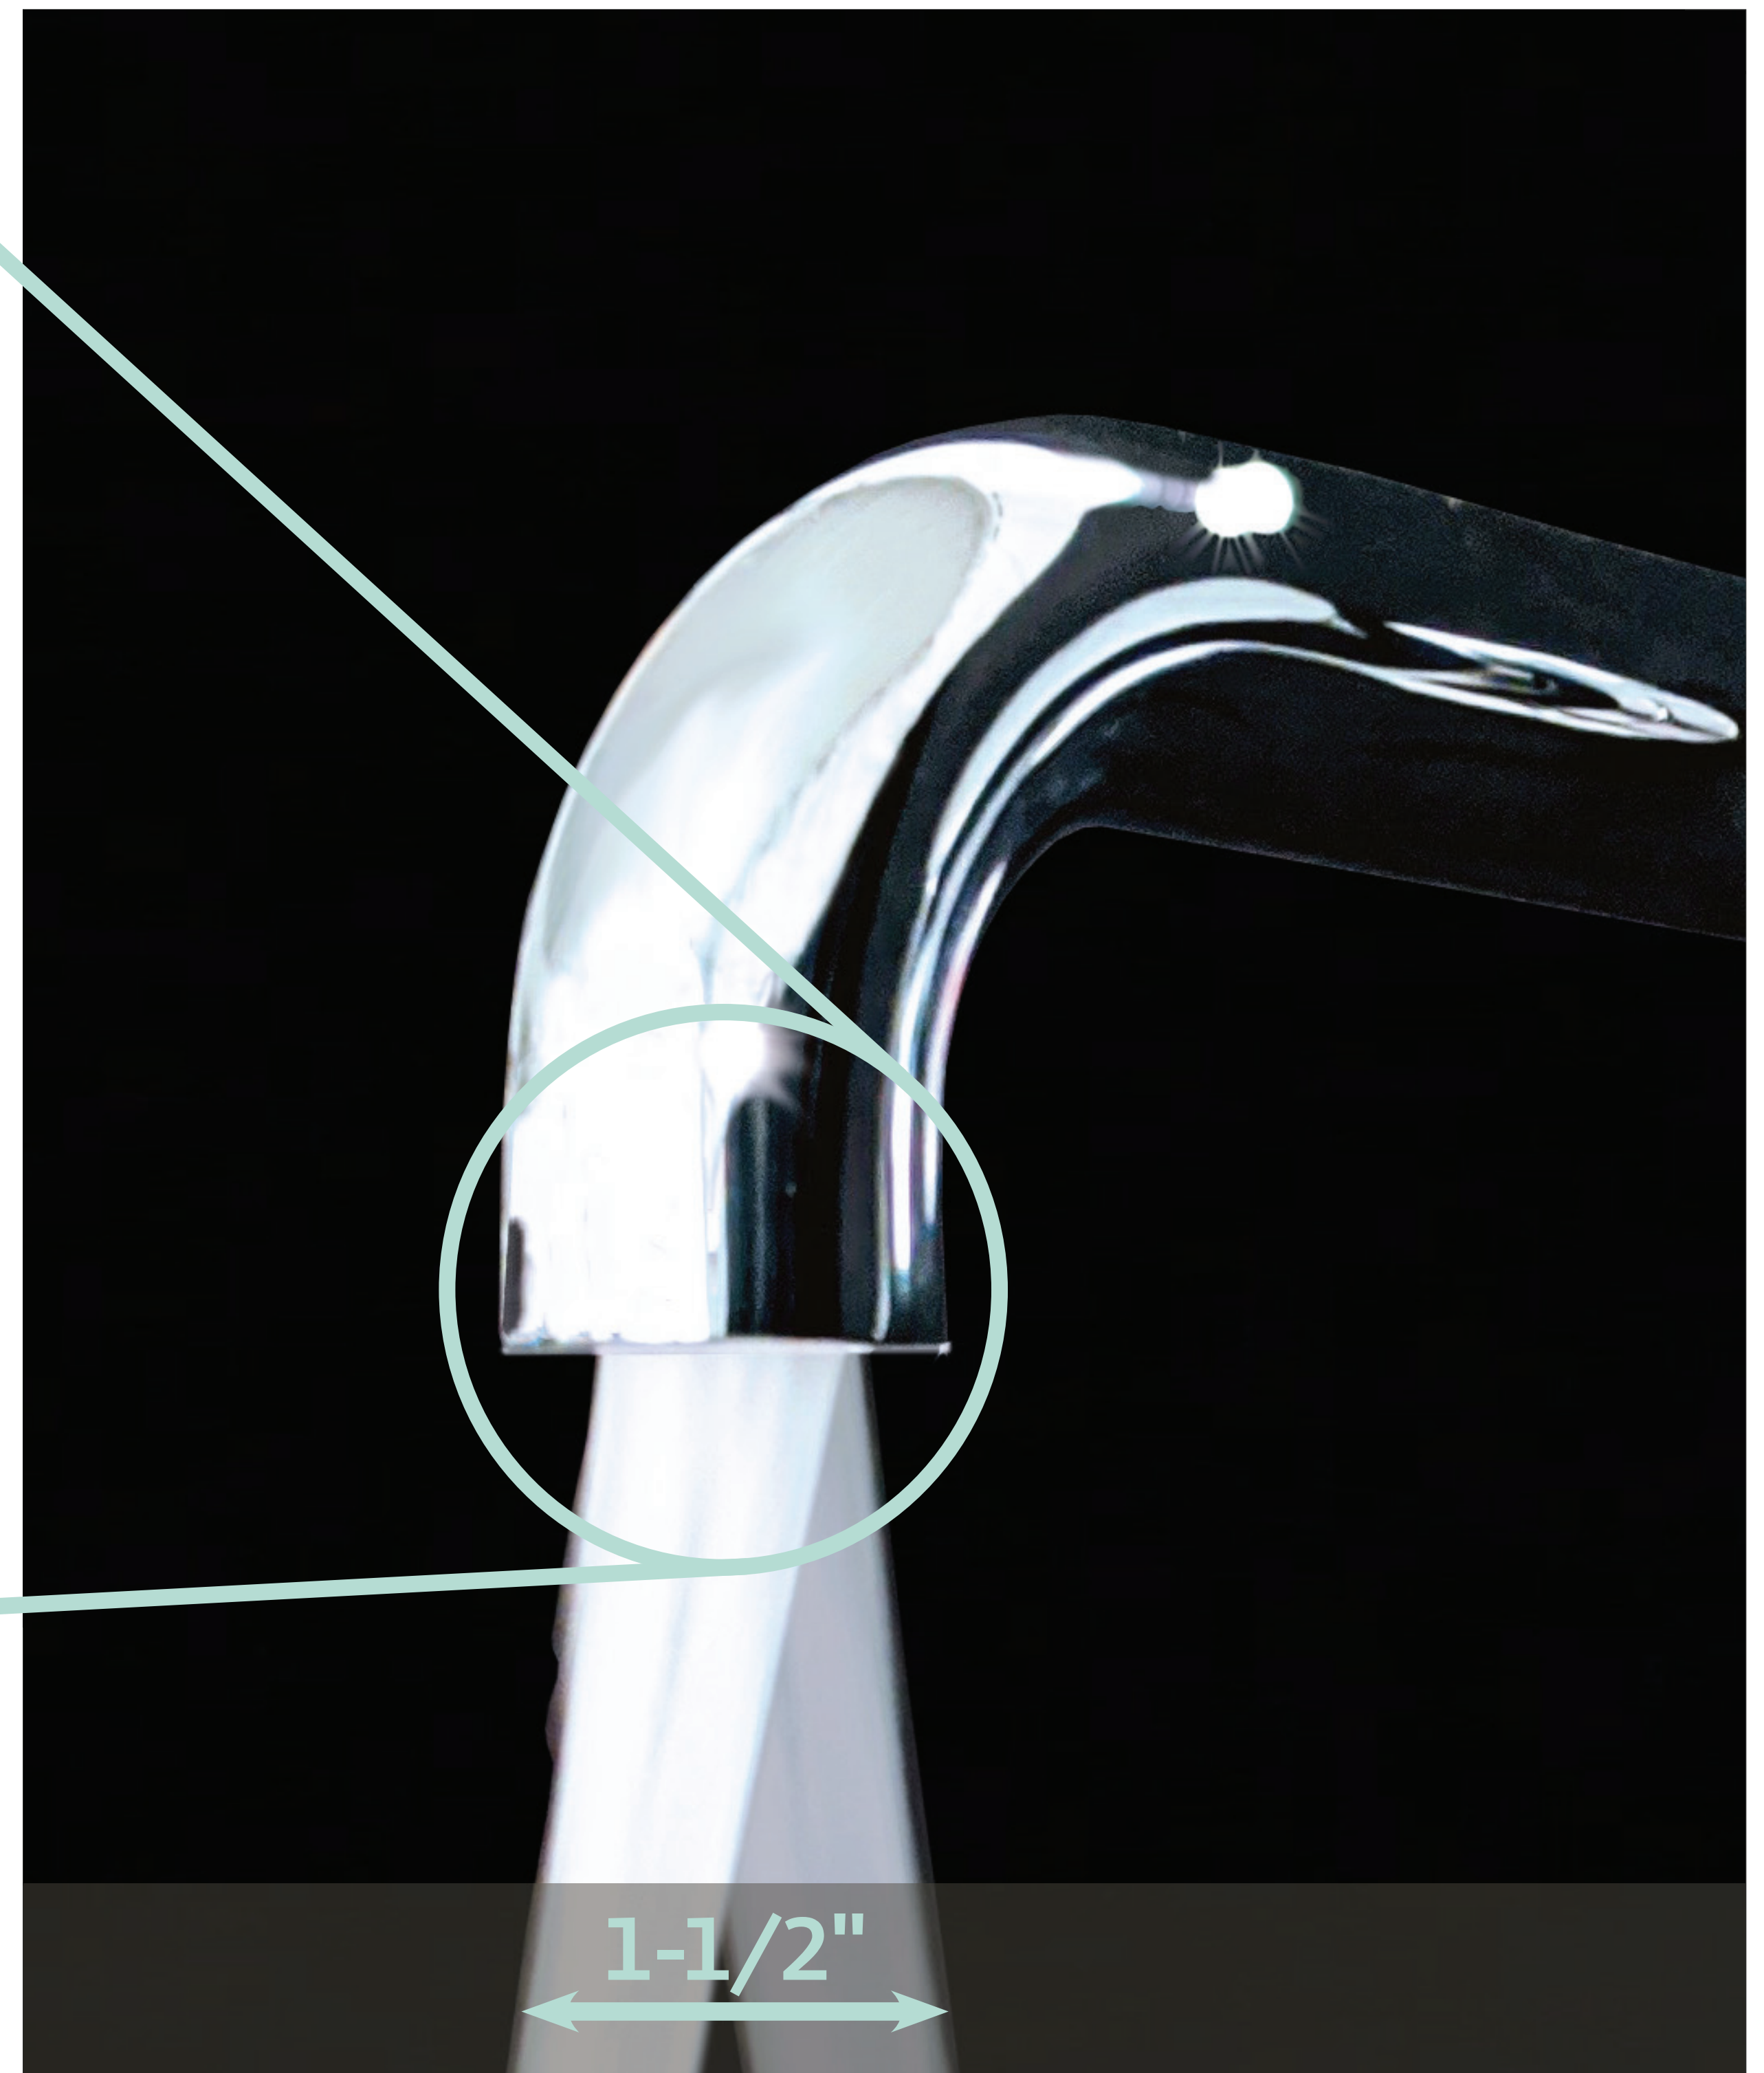

Adjustable Aerator

Our German-made swivel aerator lets you direct the flow where you want it. No more splashing!

BARiL

STYLE × FUNCTION

Ecological Options

BARiL is supporting the environment by offering options to reduce the water flow thereby economising your water usage

B66-8100-02L-xx	B66-8100-02L-xx-120	B66-8100-02L-xx-100	B66-8100-02L-xx-050
1.5 gpm - 60 psi 5,7 l/min - 60 psi	1.2 gpm - 60 psi 4,5 l/min - 60 psi	1.0 gpm - 60 psi 3,7 l/min - 60 psi	0.5 gpm - 60 psi 1,9 l/min - 60 psi