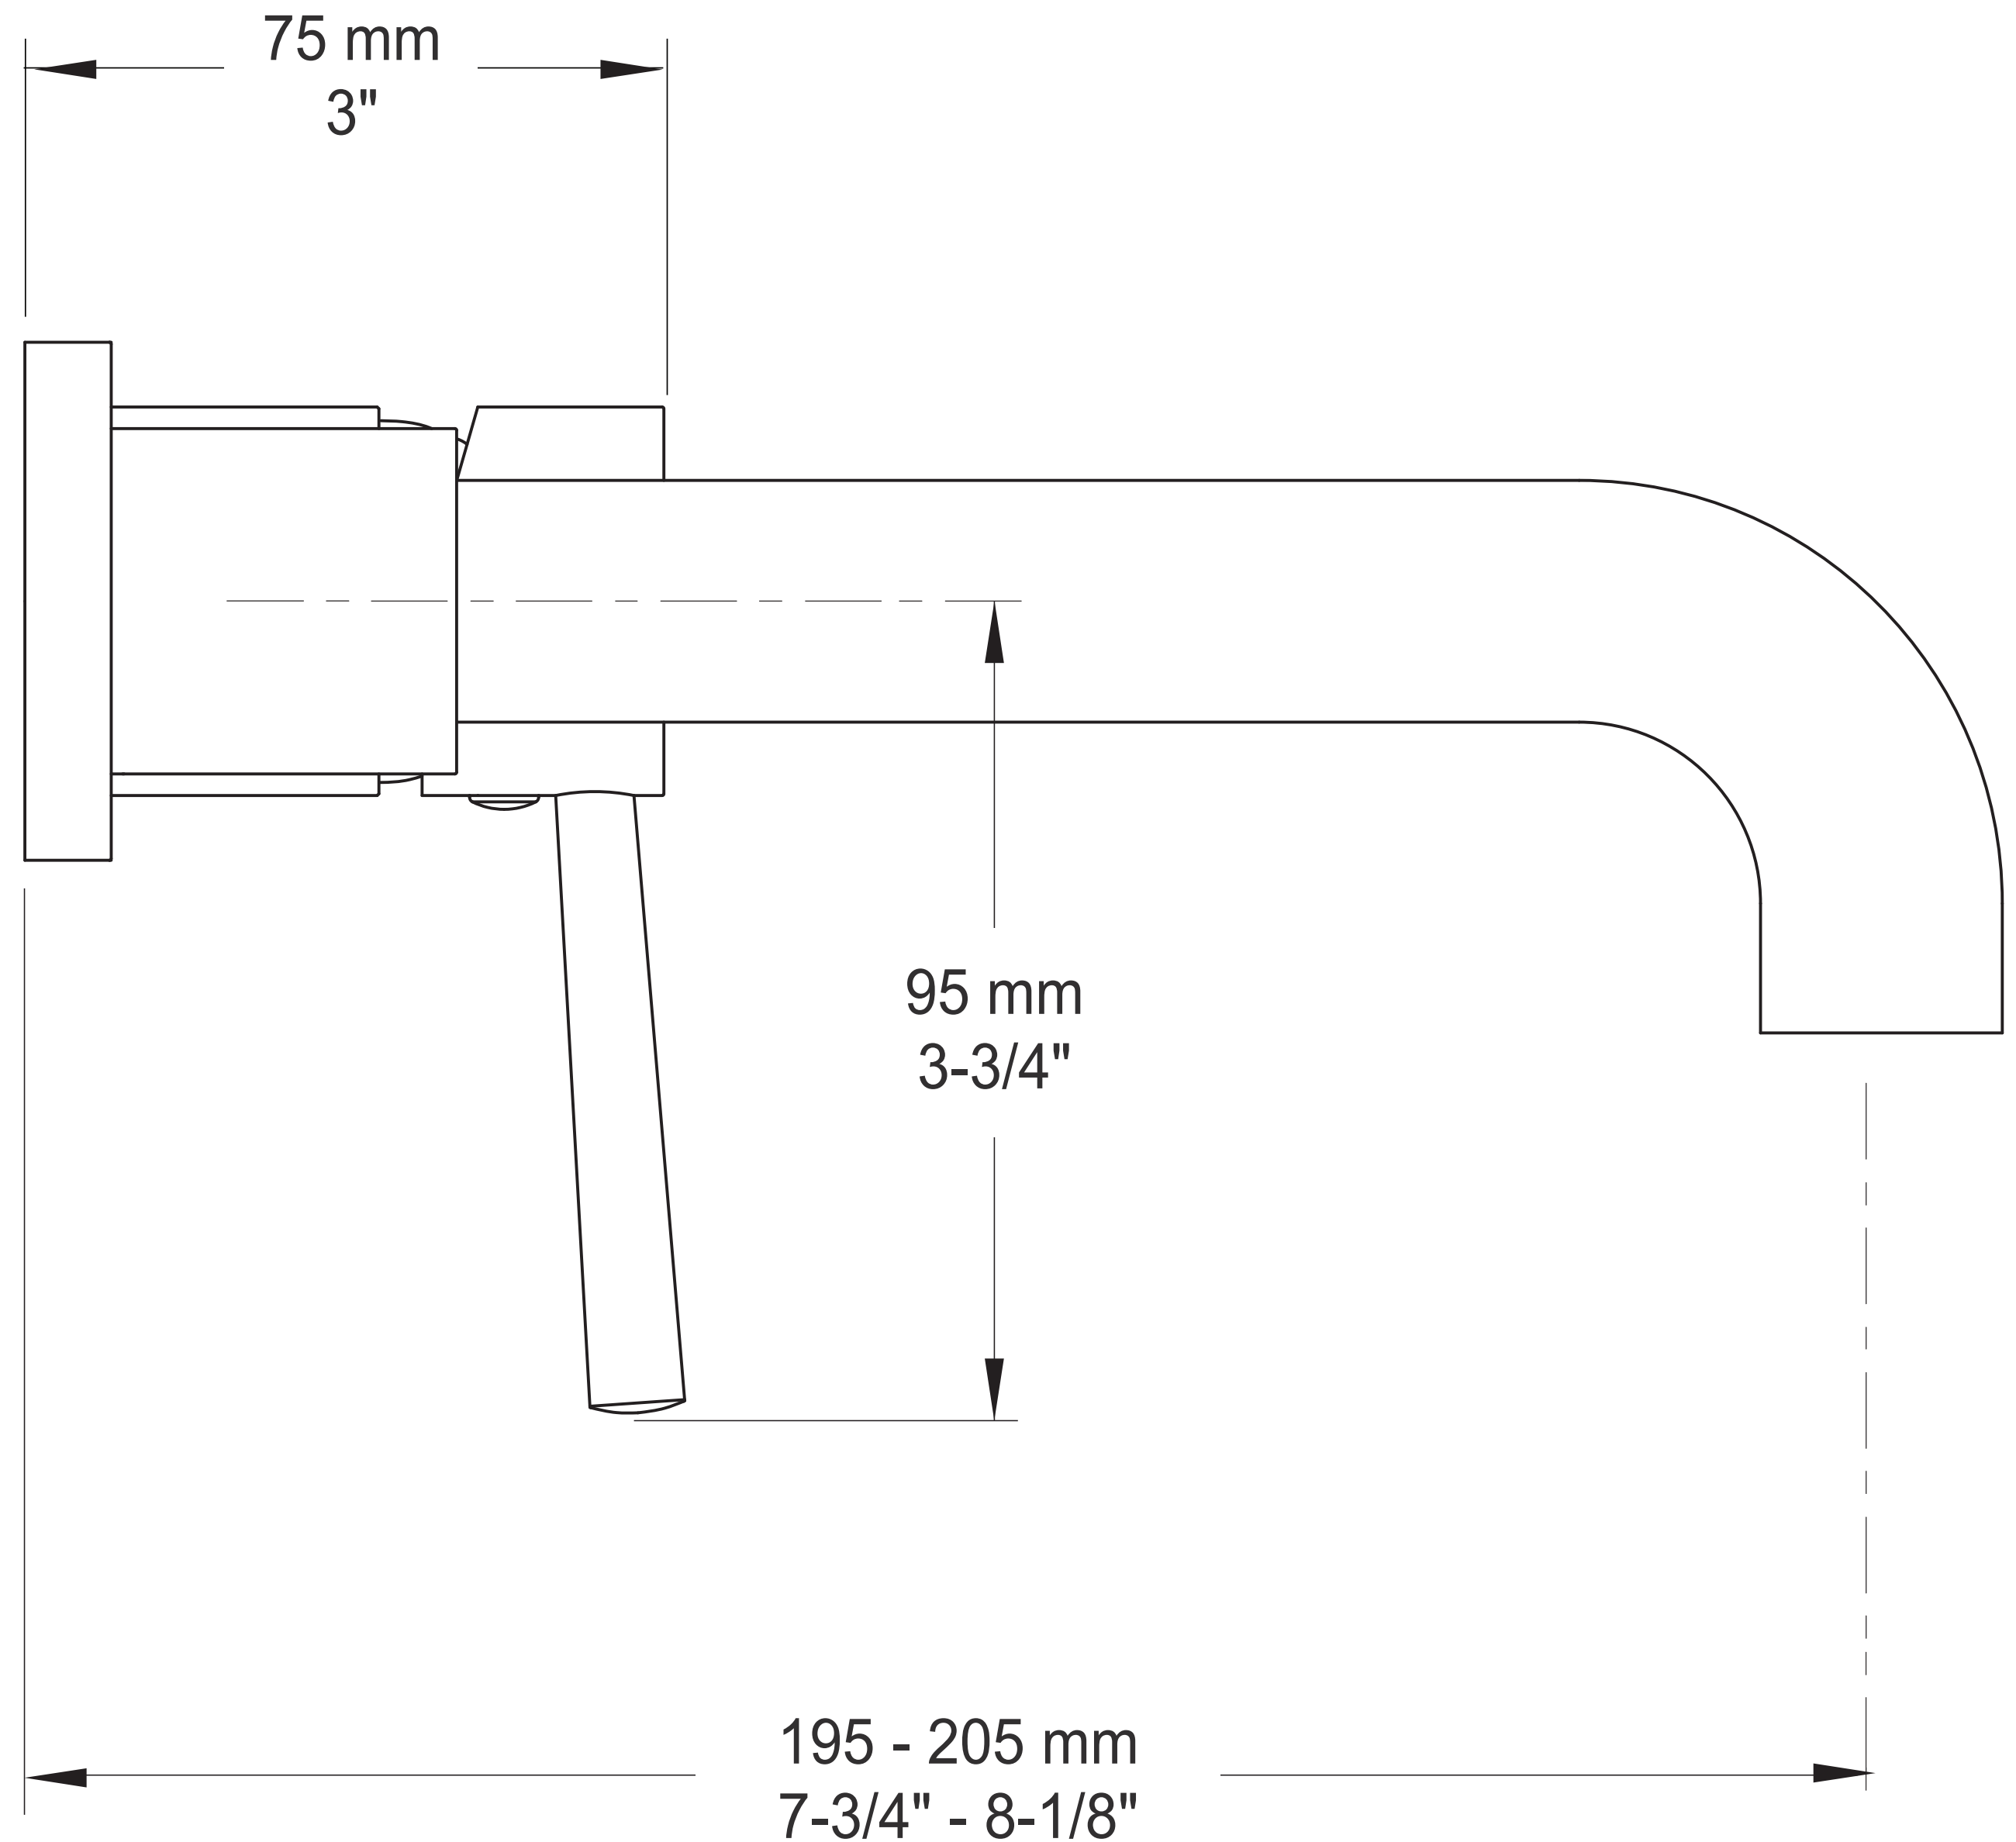

## Dimensions:

Model: B66-8100-02L-xx

Flange diameter: 2-3/8"

Center to center: 4"

Height: 3-3/4"

Spout reach: 7-3/4" to 8-1/8"

# Easy installation —

Trouble free installation thanks to a one-piece rough mounted on a steel plate: easy to fix and to level, no risk of misalignment of spout and handle.

## Adjustable depth from your finished wall

1/2" range of depth adjustment