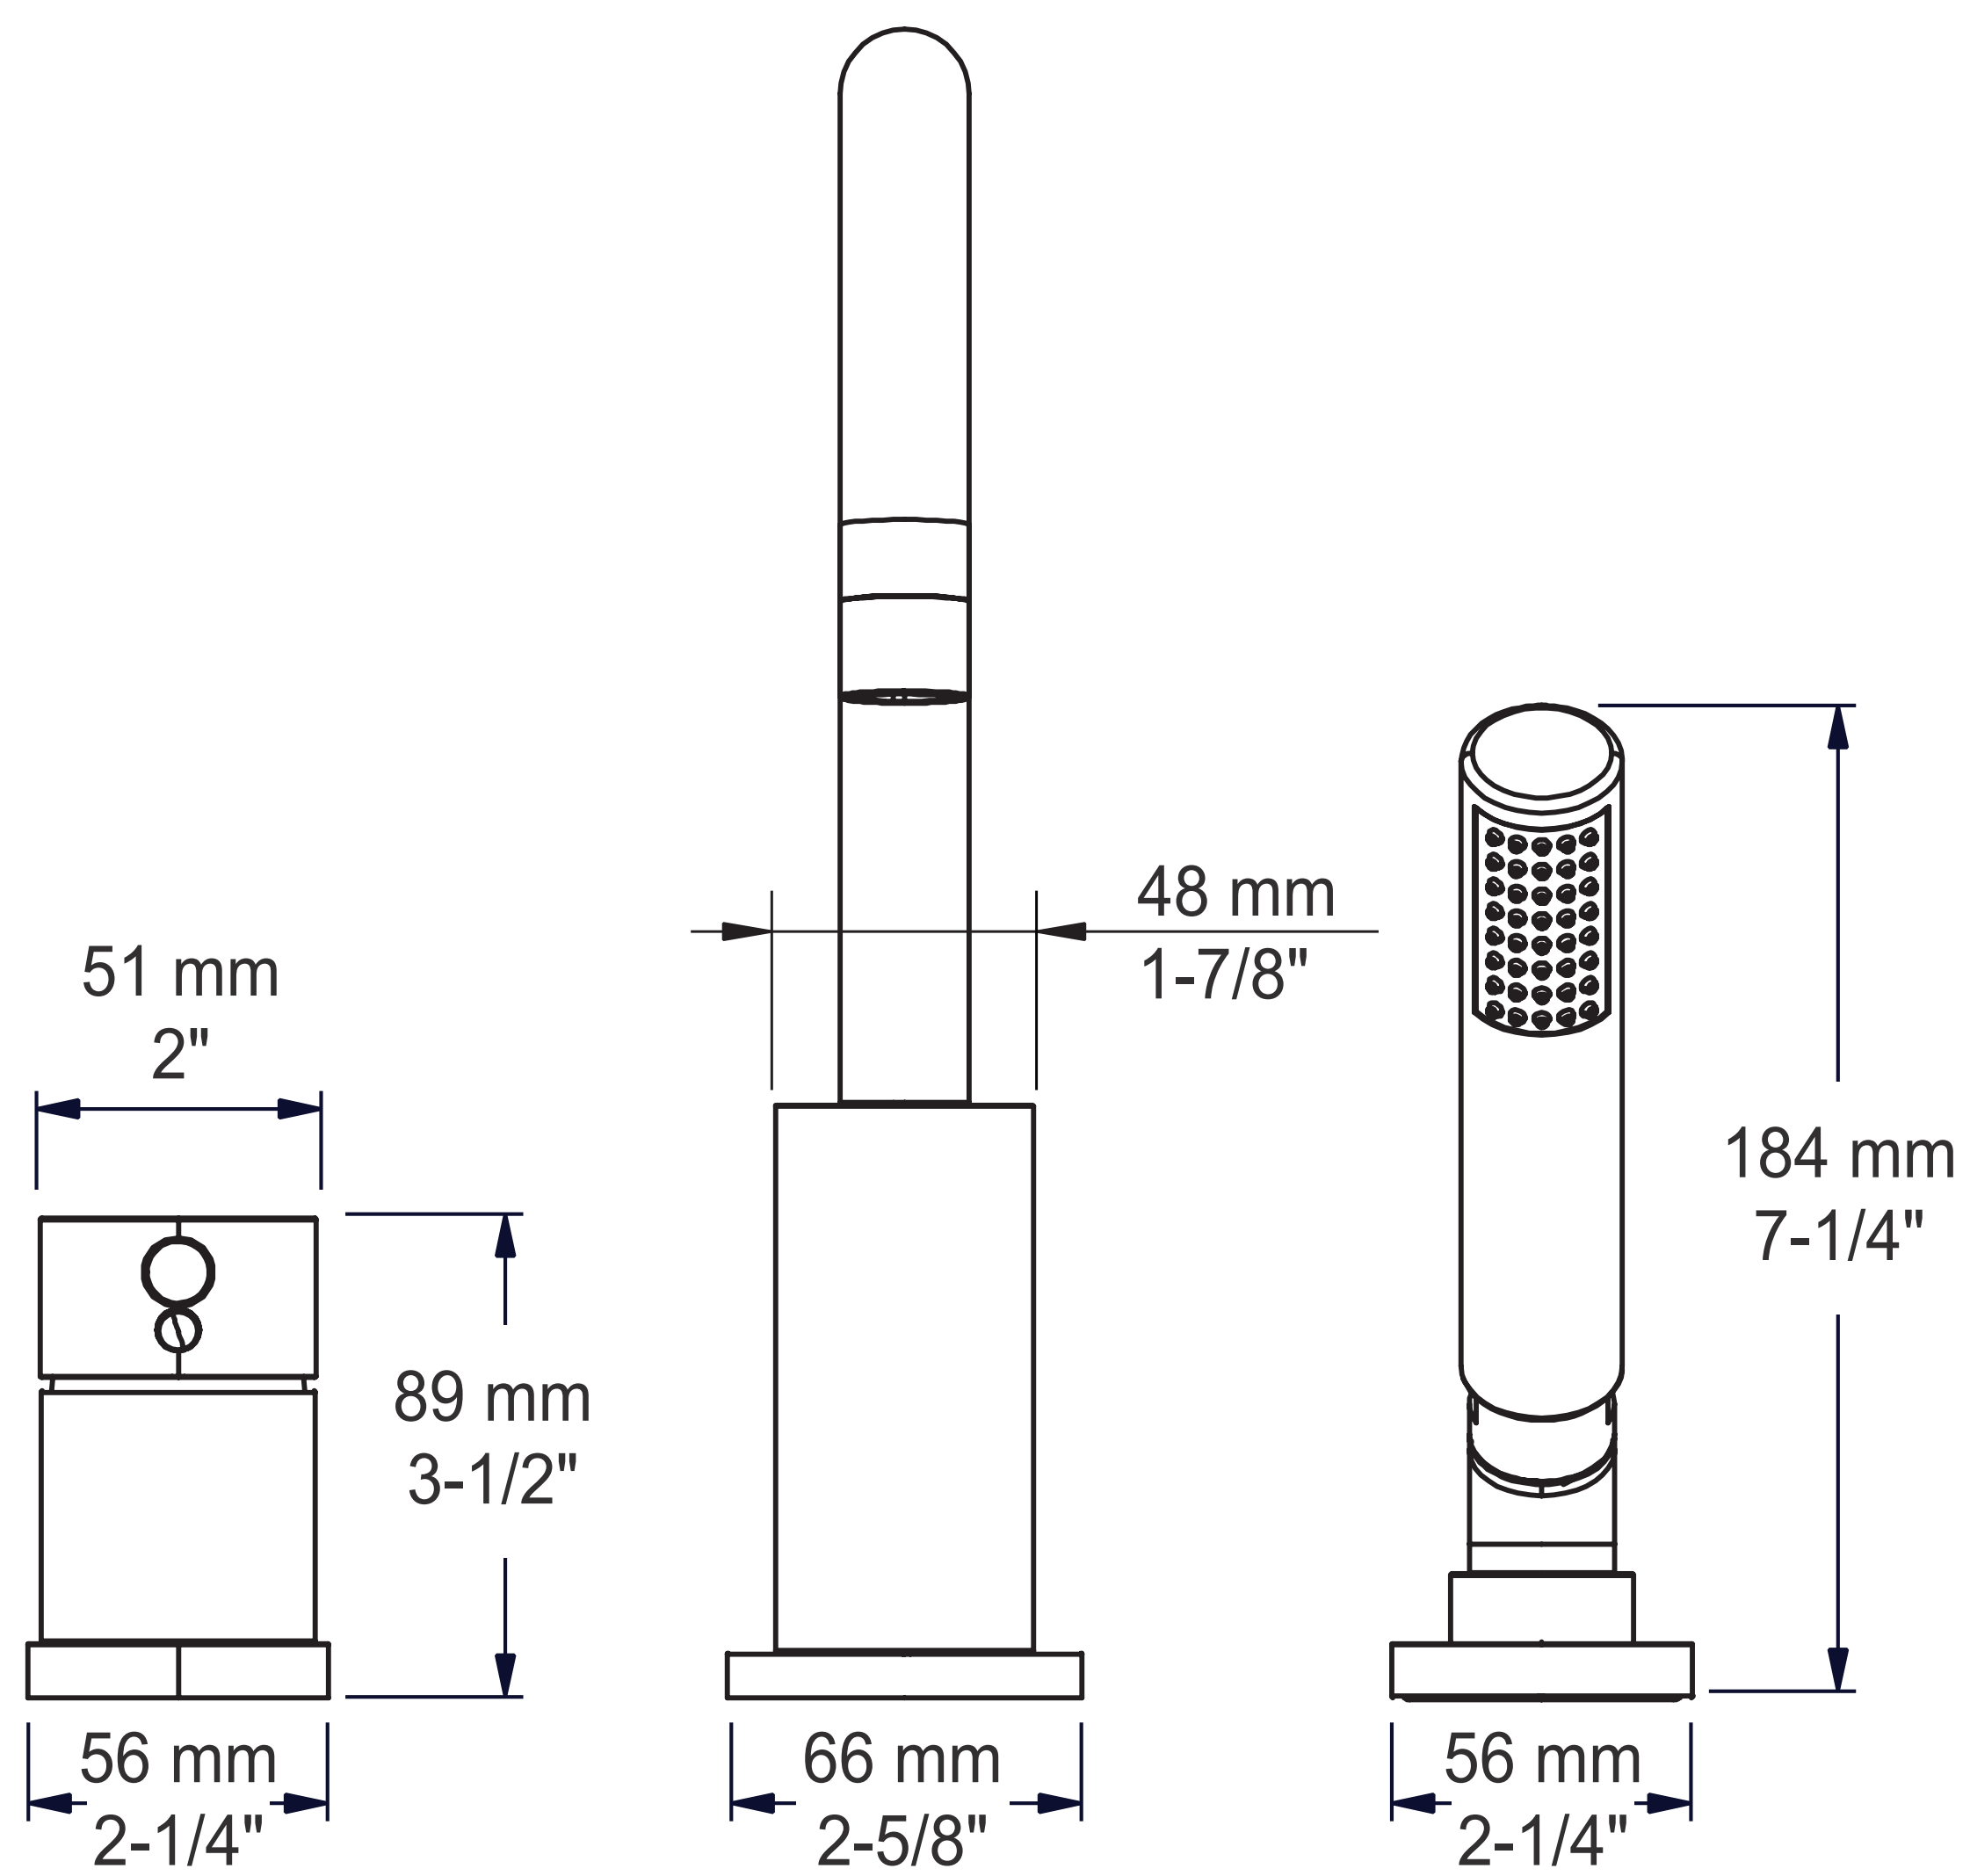

Attention to Detail

BARiL faucets are designed with both style and function in mind. The possibility to install the handshower vertically or at an angle, is only one example of our dual design thinking.

BARiL

STYLE × FUNCTION

Dimensions:

Model: B66-1369-03-xx

Faucet height: 12-1/4"

Aerator clearance: 7-1/4"

Spout reach: 7"

Sturdy installation

The mixer installation is very stable thanks to a thick threaded rod and a special tool included in the box. The hand shower holder is also easy to install thanks to its threaded nut with easy-to-reach screws. As for the spout, it is a slip-on installation.

BARiL

STYLE × FUNCTION

Anti-pivoting pin at the back of the faucet ensures perfect stability.

2-points tightening makes the installation very sturdy: it will not loosen.