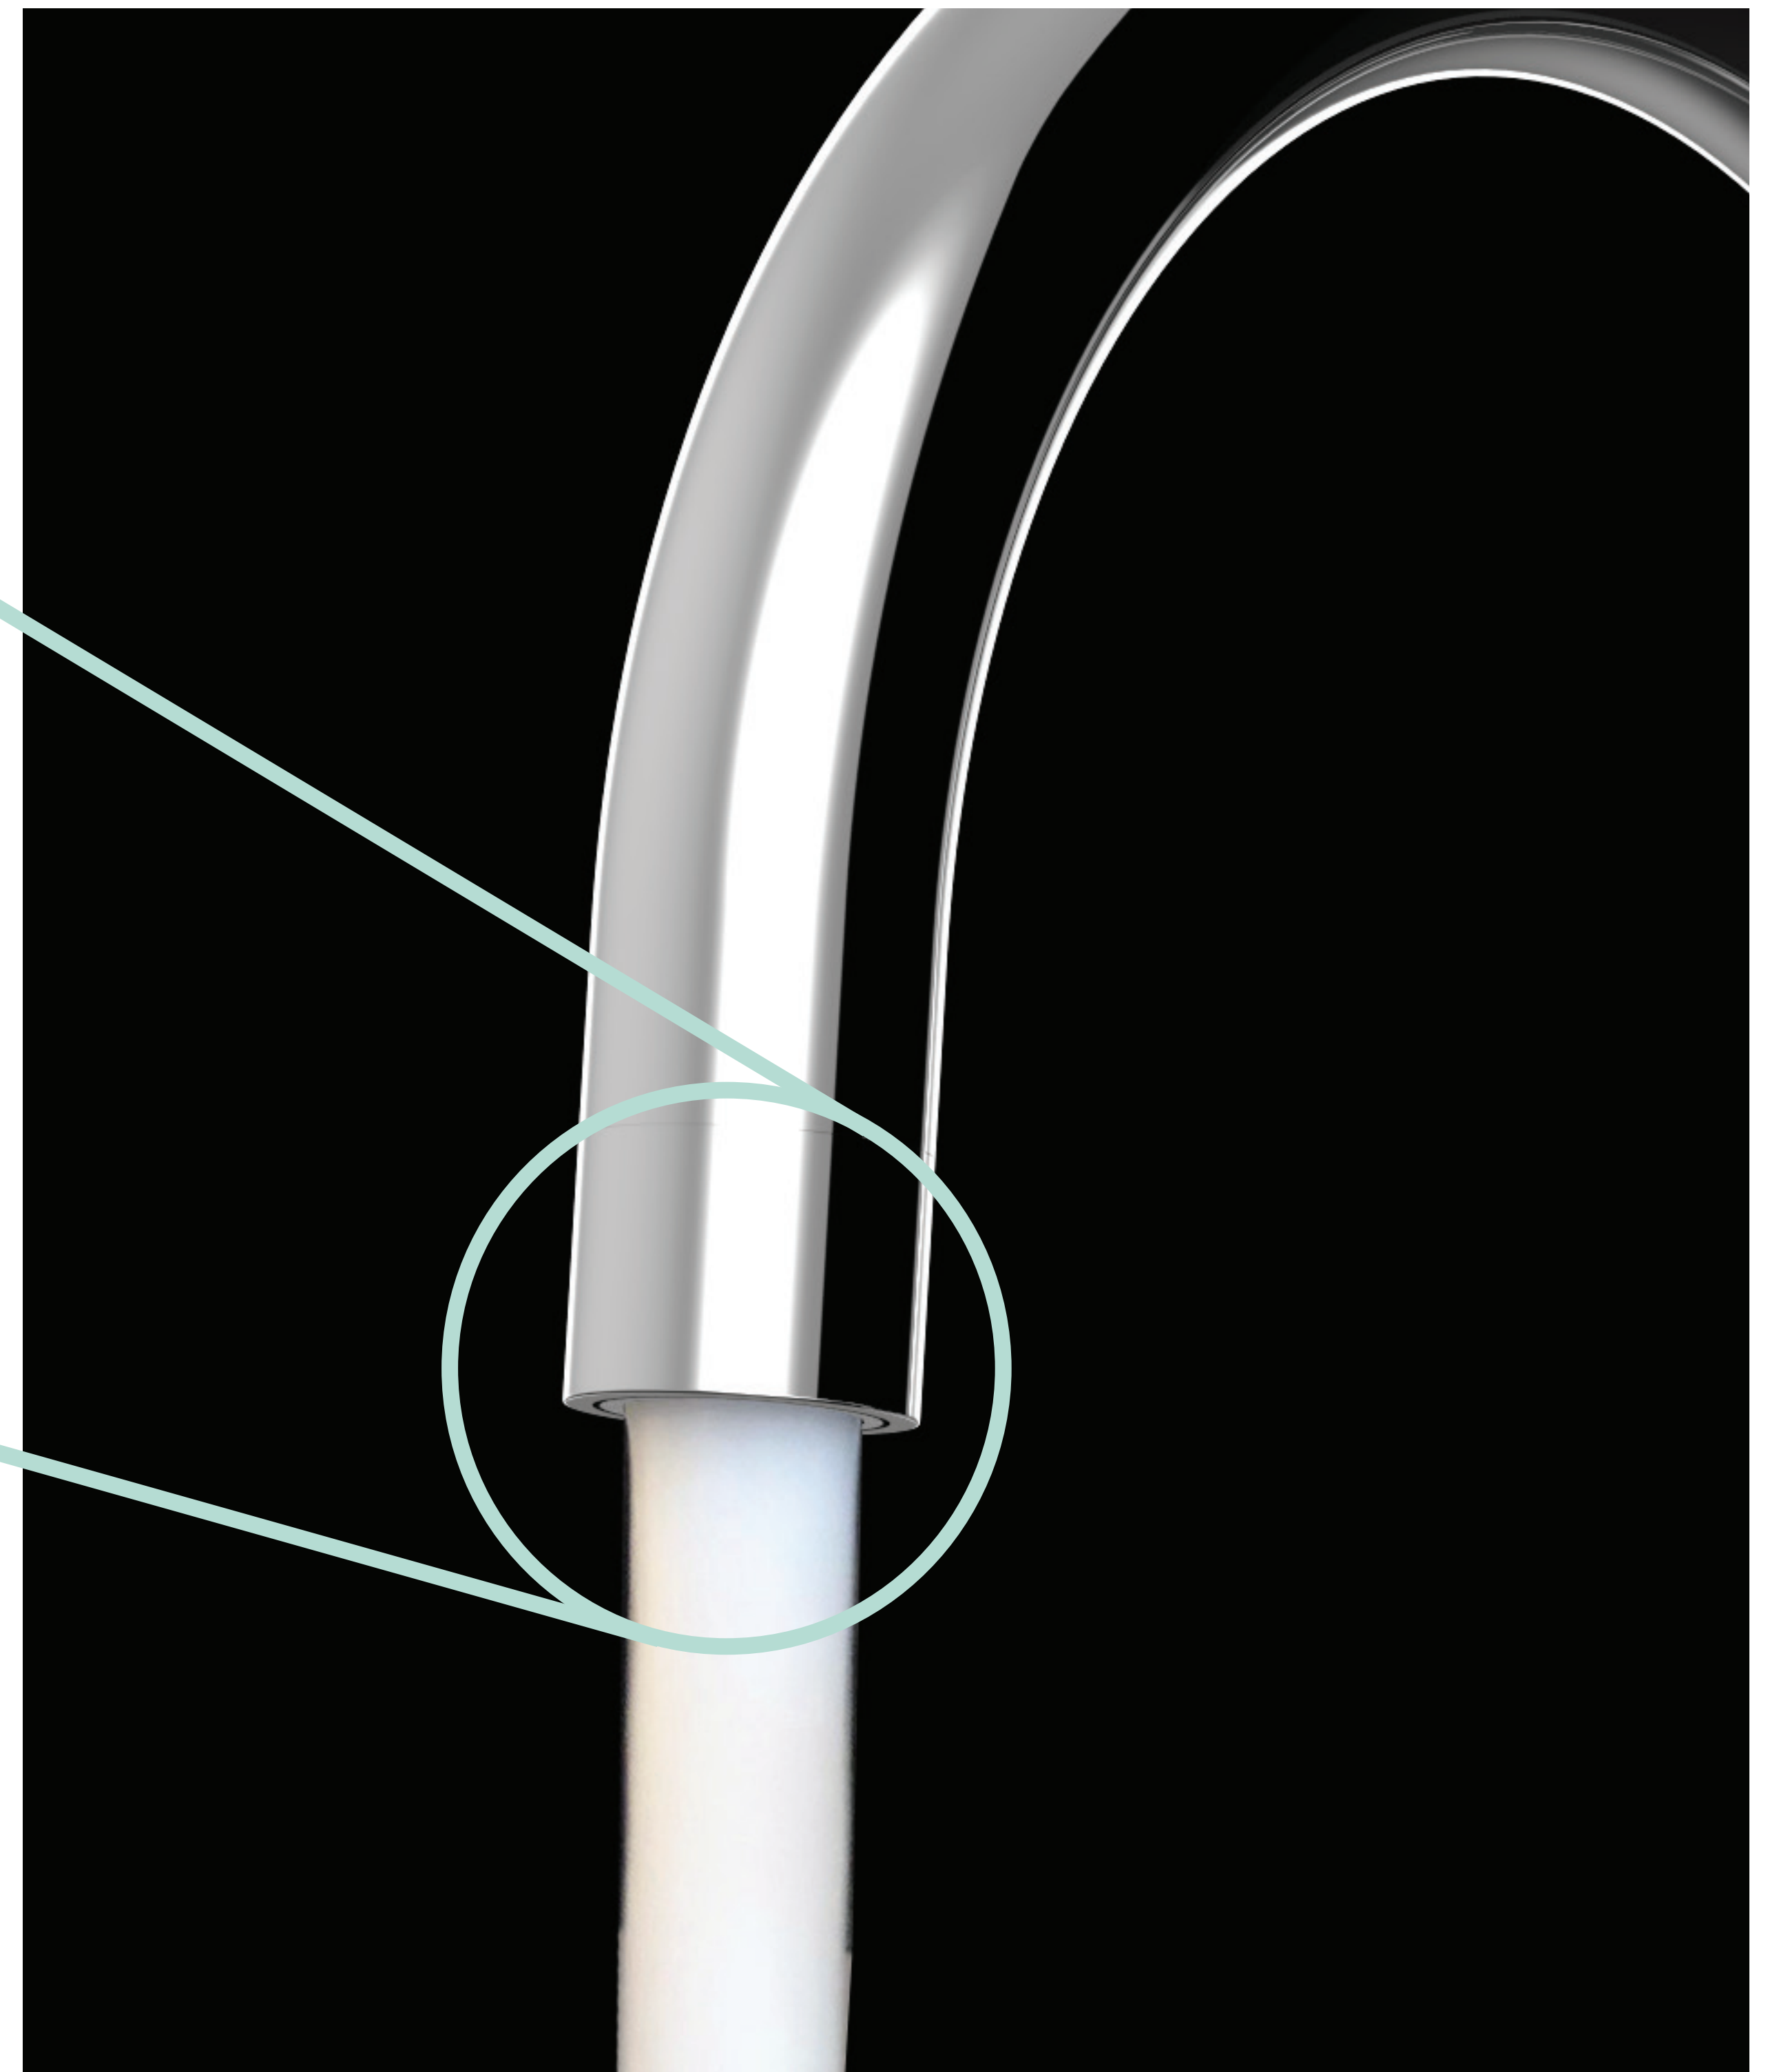

B66 ZIP —

BARiL

STYLE × FUNCTION

The ZIP Collection, launched in 2004, is the ultimate timeless faucet collection. With its sleek design and rounded shapes, this faucet gives a firmly modern look that brings a sophisticated ambiance to your bathroom. Its slender tubular line comes into resonance with the decor which suits you the most, always with elegance... Try it in matte black finish for a chic and trendy result!

B66 ZIP

B66-1369-03-xx

3-piece deck mount tub filler with hand shower

BARiL

STYLE × FUNCTION

Swivel Spout

Discreetly integrated swivel mechanism. Can be locked in the chosen position

High flow rate: 6.9 gpm (26 l/min) - 60 psi

Integrated diverter

Easy to use

Plastic hand shower

Very light and does not conduct heat. Two installation choices: vertical or angled down, as suits you best

High quality spray

Steady and comfortable jets. Easy-to-clean anti-limestone silicone nipples

Our bath spouts have advantageous flow rates that will fill your tub faster than you expect; only 5 minutes 45 seconds for 150 l!

BARiL

STYLE × FUNCTION

Bath spout laminator

Our bath spouts are equipped with a laminator that allows a steady and splash-free stream.