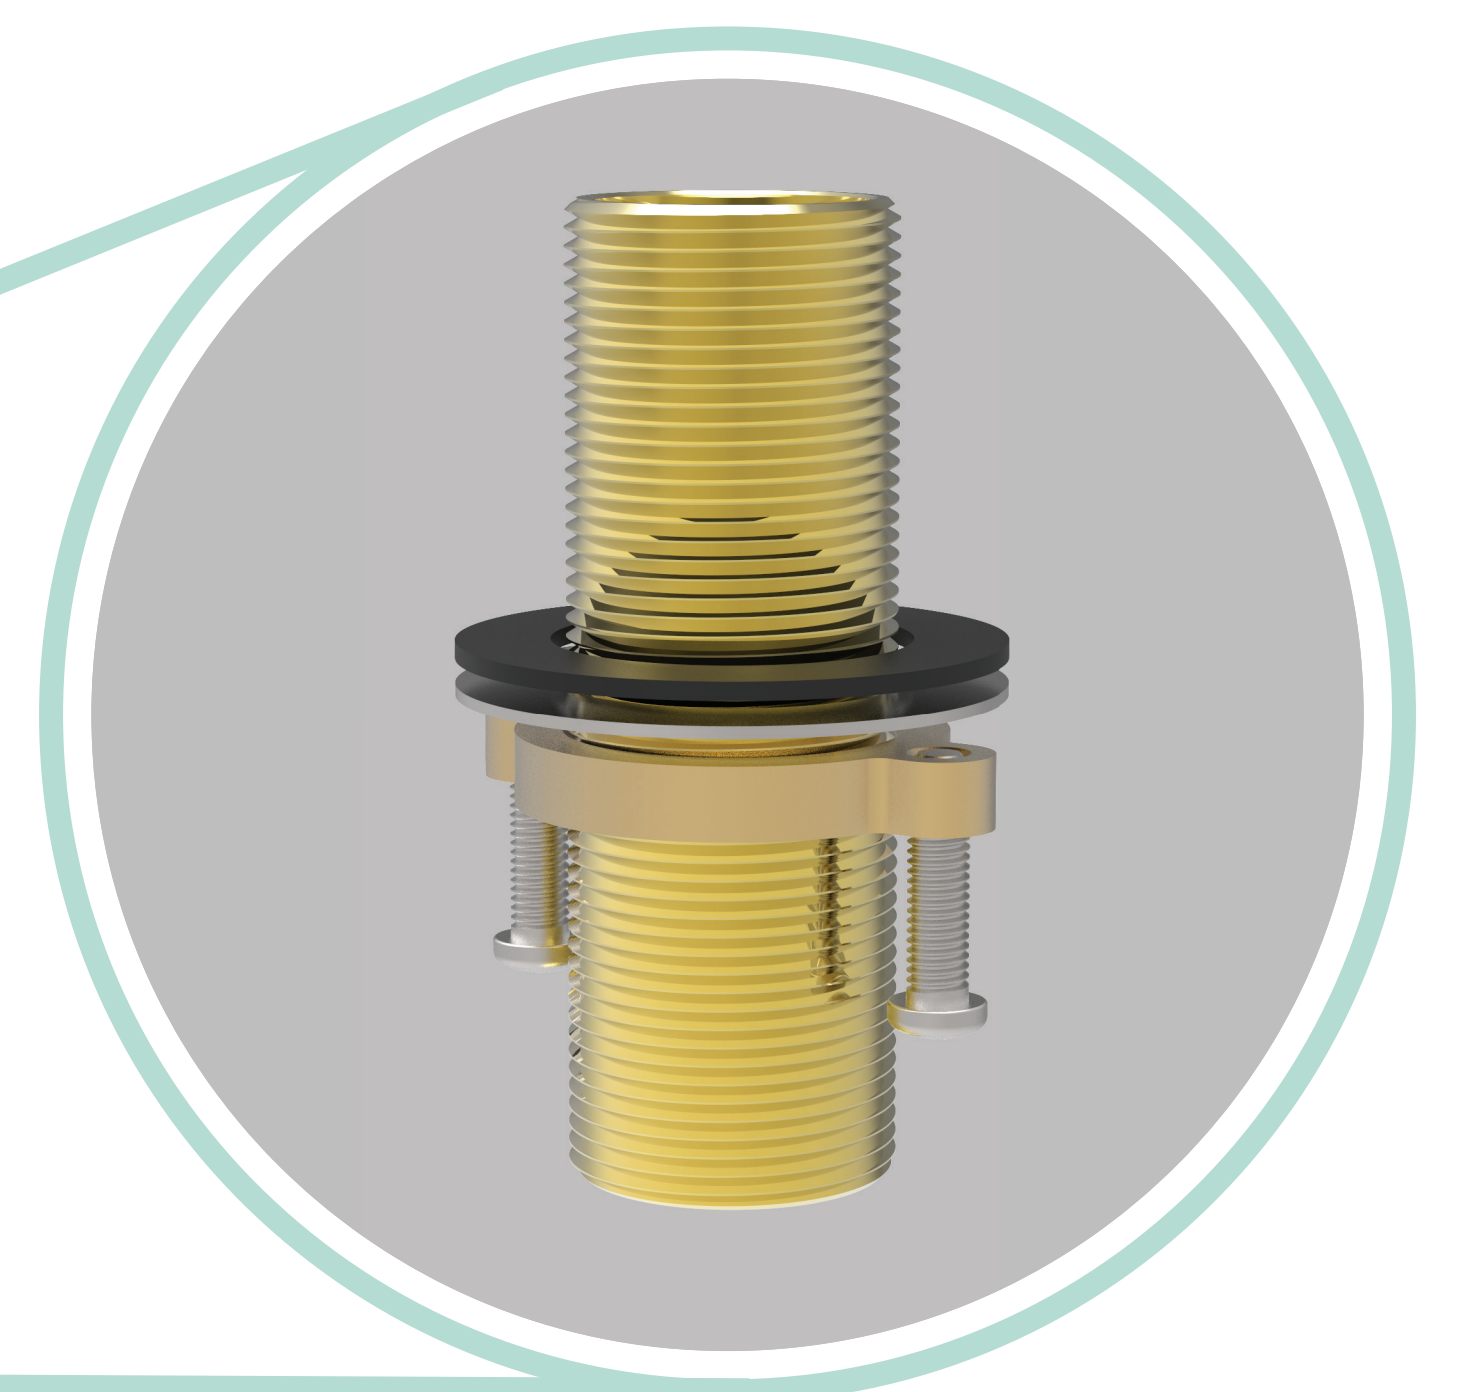

2-points tightening makes the installation very sturdy: it will not loosen.