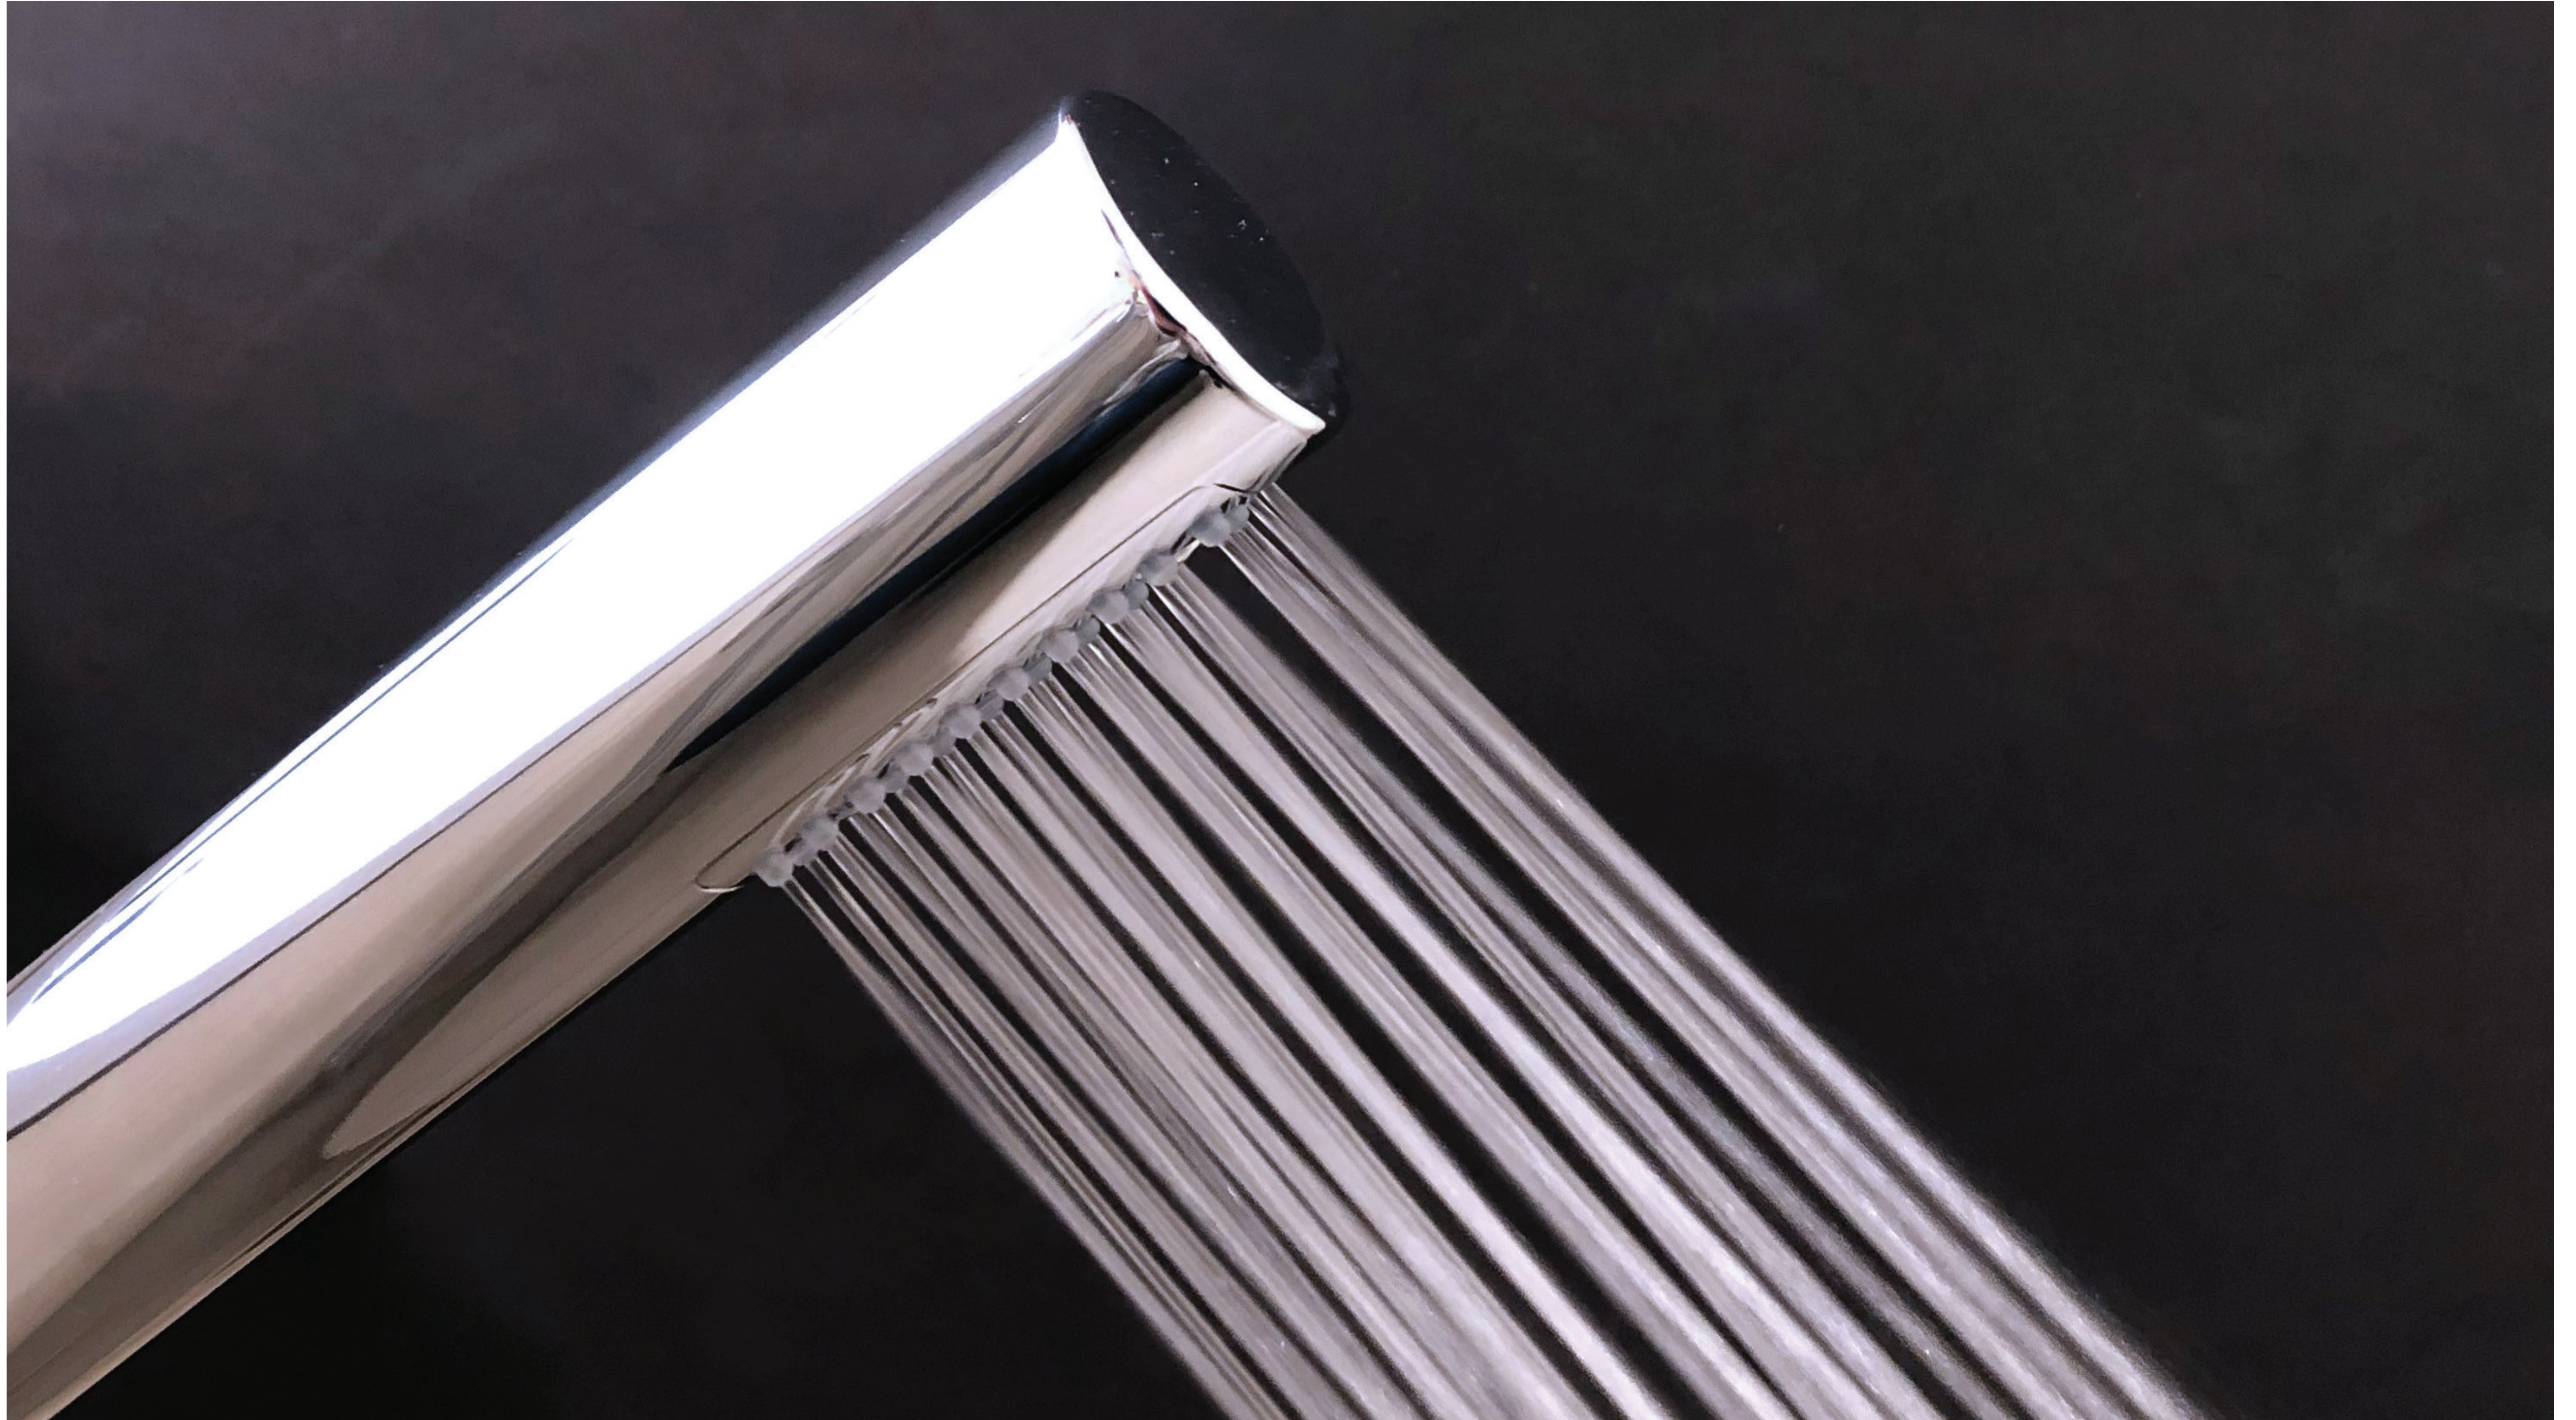

High quality spray—

The anti-limestone silicone nipples produce steady, soft and comfortable jets. One more reason to love them? They are easy to maintain! Simply rub the nipples with your fingertip to clean them.

BARiL

STYLE × FUNCTION

Ecological Options (Hand shower)

BARiL is supporting the environment by offering options to reduce the water flow thereby economising your water usage

B66-1369-03-xx	B66-1369-03-xx-175	B66-1369-03-xx-150
2.0 gpm - 80 psi 7,6 l/min - 80 psi	1.75 gpm - 80 psi 6,6 l/min - 80 psi	1.5 gpm - 80 psi 5,7 l/min - 80 psi