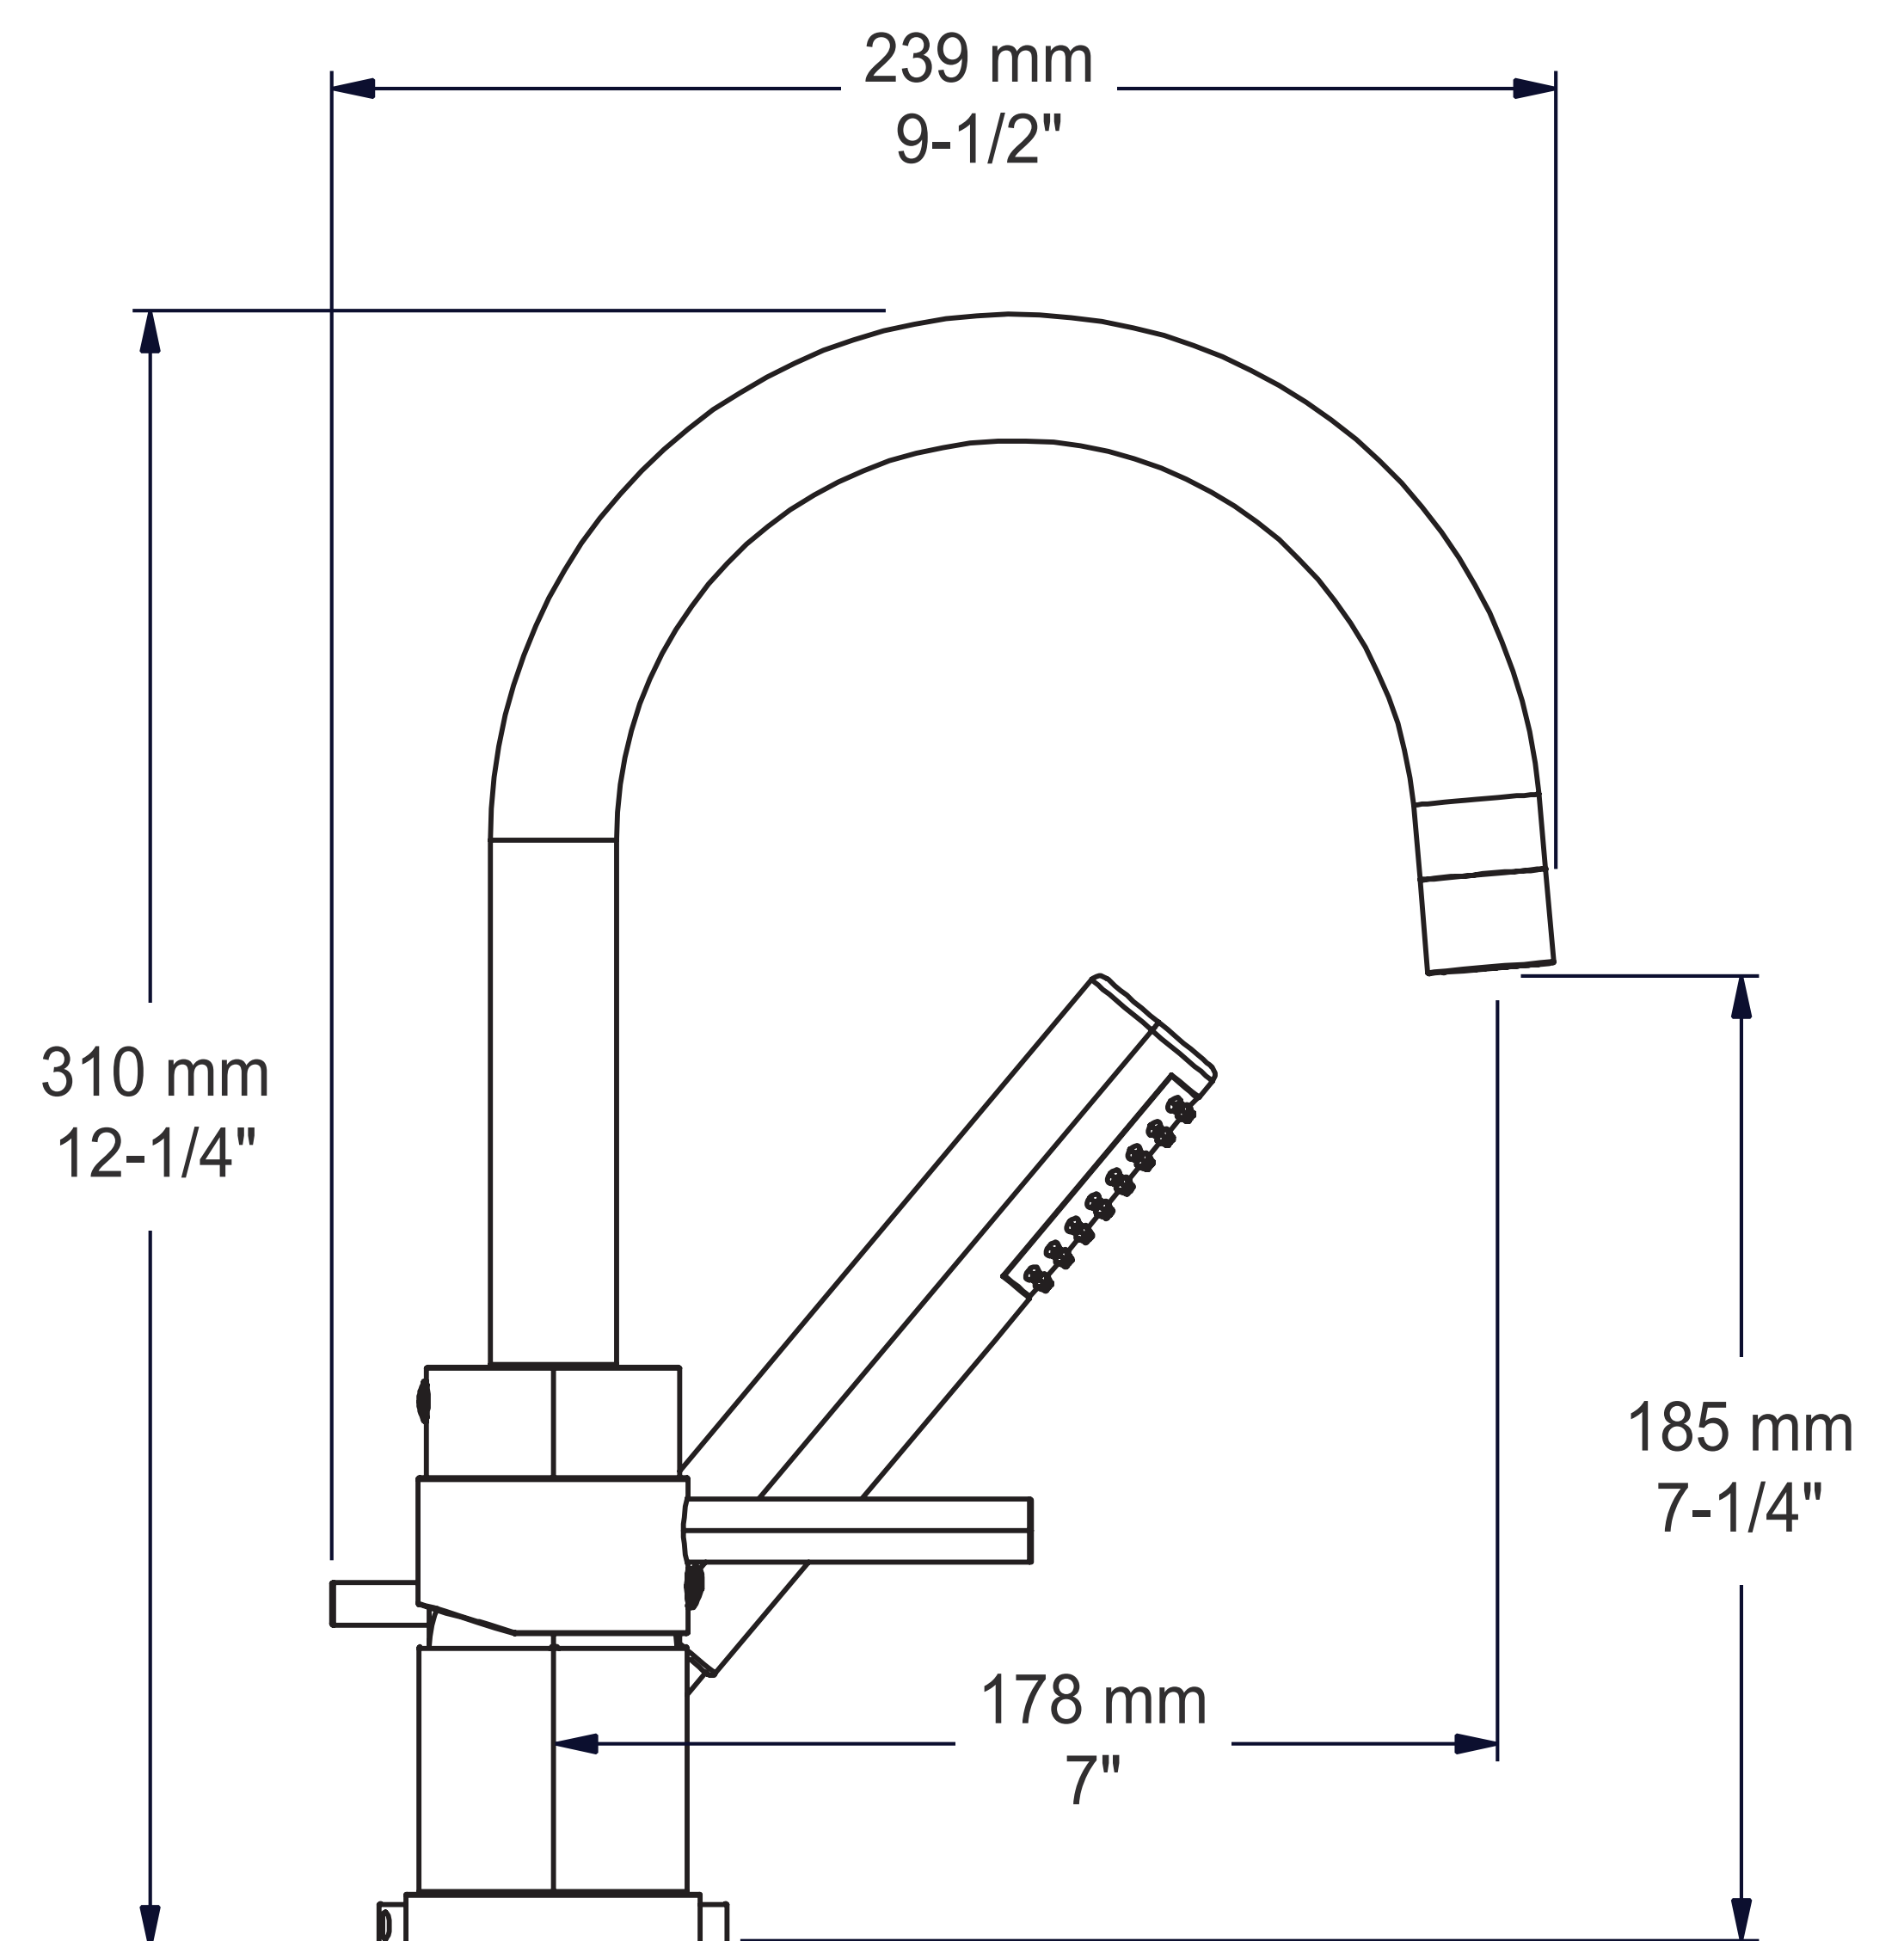

B66 ZIP

B66-1369-03-xx

3-piece deck mount tub filler with hand shower

BARiL

STYLE × FUNCTION

Swivel Spout

Discreetly integrated swivel mechanism. Can be locked in the chosen position

High flow rate: 6.9 gpm (26 l/min) - 60 psi

BARiL

STYLE × FUNCTION

Dimensions:

Model: B66-1369-03-xx

Faucet height: 12-1/4"

Aerator clearance: 7-1/4"

Spout reach: 7"

Sturdy installation

The mixer installation is very stable thanks to a thick threaded rod and a special tool included in the box. The hand shower holder is also easy to install thanks to its threaded nut with easy-to-reach screws. As for the spout, it is a slip-on installation.

BARiL

STYLE × FUNCTION

Anti-pivoting pin at the back of the faucet ensures perfect stability.

2-points tightening makes the installation very sturdy: it will not loosen.