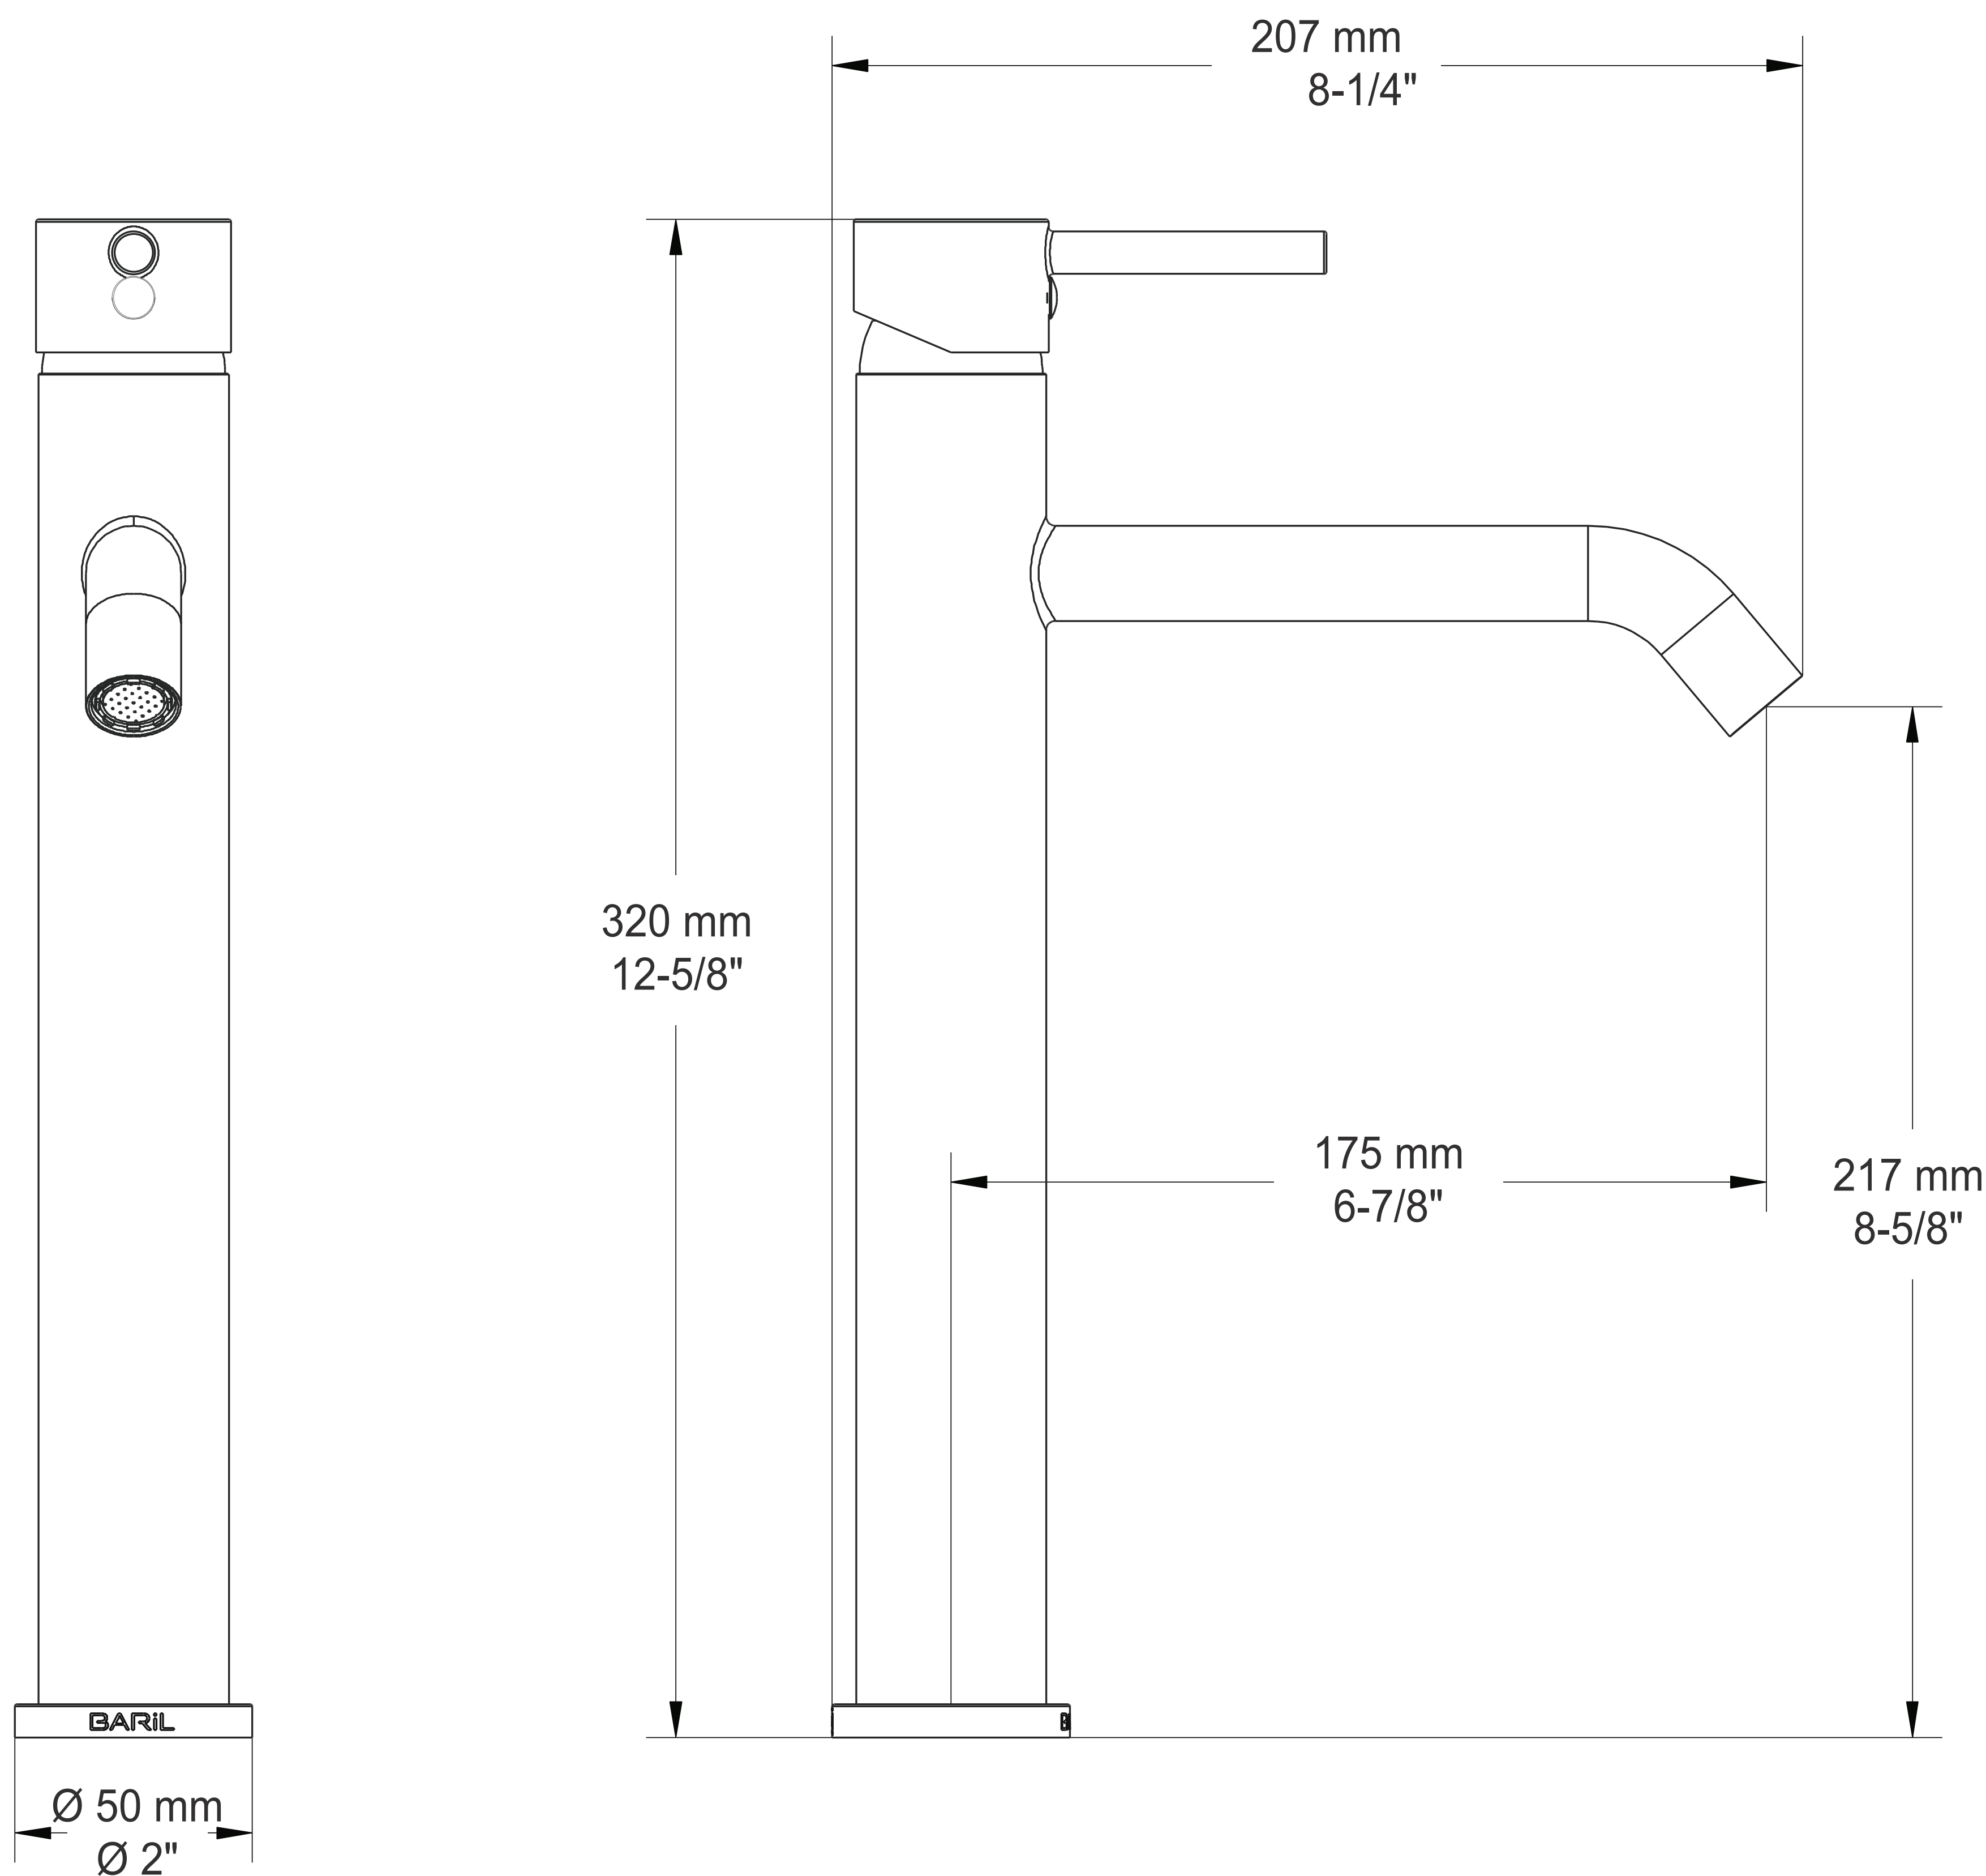

BARiL

STYLE × FUNCTION

Dimensions:

Model: B66-1020-00L-xx

Faucet height: 12-5/8"

Aerator clearance: 8-5/8"

Spout reach: 6-7/8"

Easy installation —

Very sturdy installation using two threaded rods and a special tightening tool included in the box; easy to tighten, even with minimal space behind the lavatory.

BARiL

STYLE × FUNCTION

Softpex Supply Lines