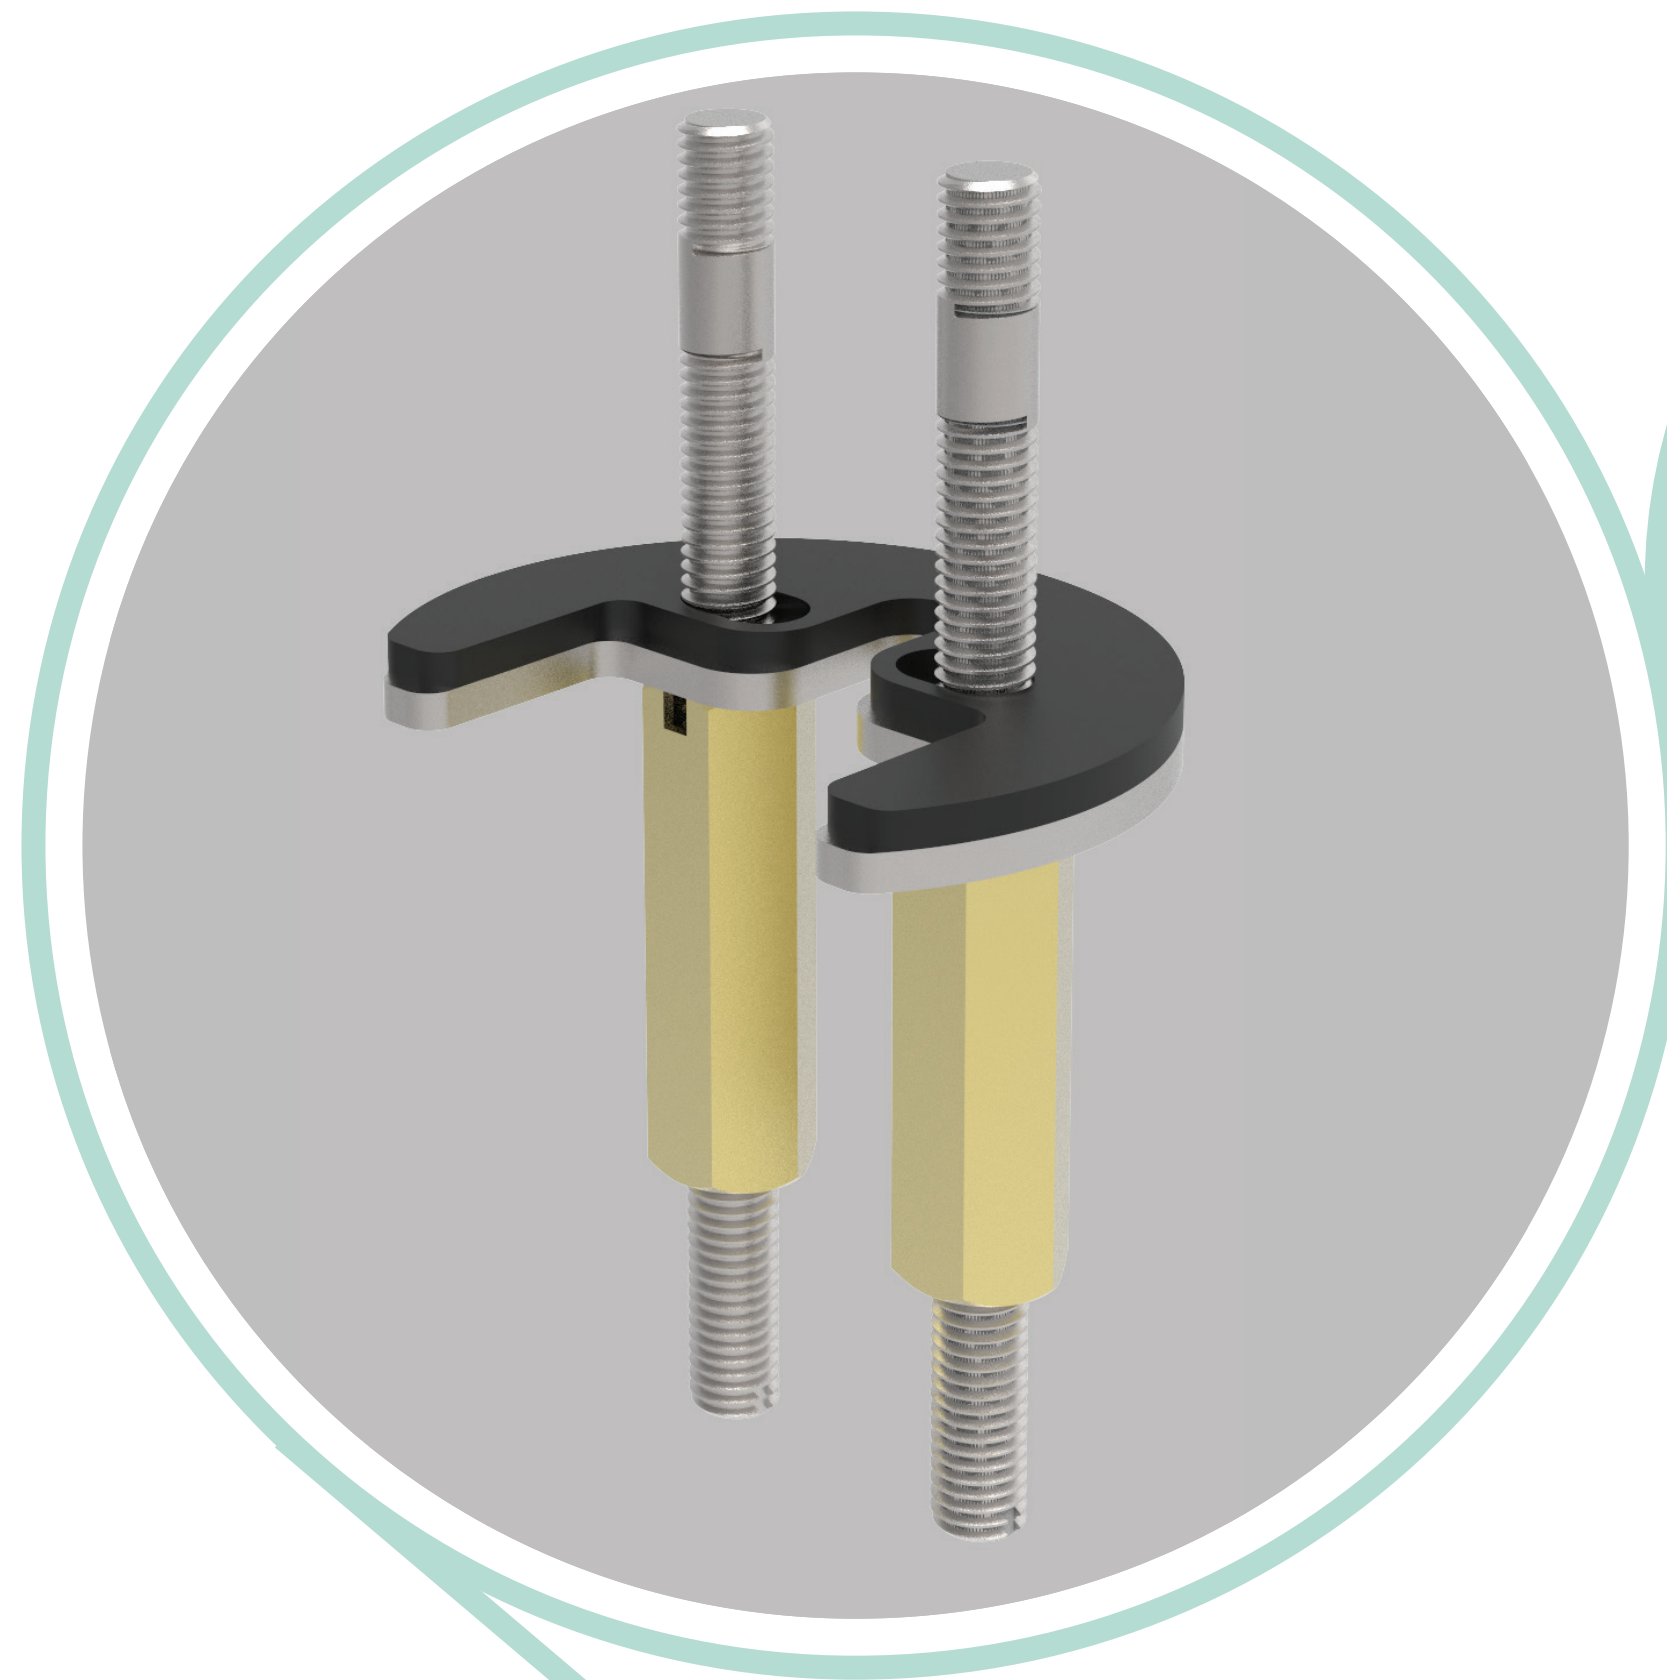

European cartridge

Made with high performance ceramic, this cartridge is amongst the most durable on the market

Streamlined look

BARiL uses push-button drains, therefore eliminating the need for an unsightly rod (drain to be ordered separately)

Attention to Detail

BARiL faucets are designed with both style and function in mind. The perfect alignment of moving parts like the handle versus the body, is only one example of our dual design thinking.

BARiL

STYLE × FUNCTION

Dimensions:

Model: B66-1020-00L-xx

Faucet height: 12-5/8"

Aerator clearance: 8-5/8"

Spout reach: 6-7/8"

Easy installation —

Very sturdy installation using two threaded rods and a special tightening tool included in the box; easy to tighten, even with minimal space behind the lavatory.

BARiL

STYLE × FUNCTION

Softpex Supply Lines