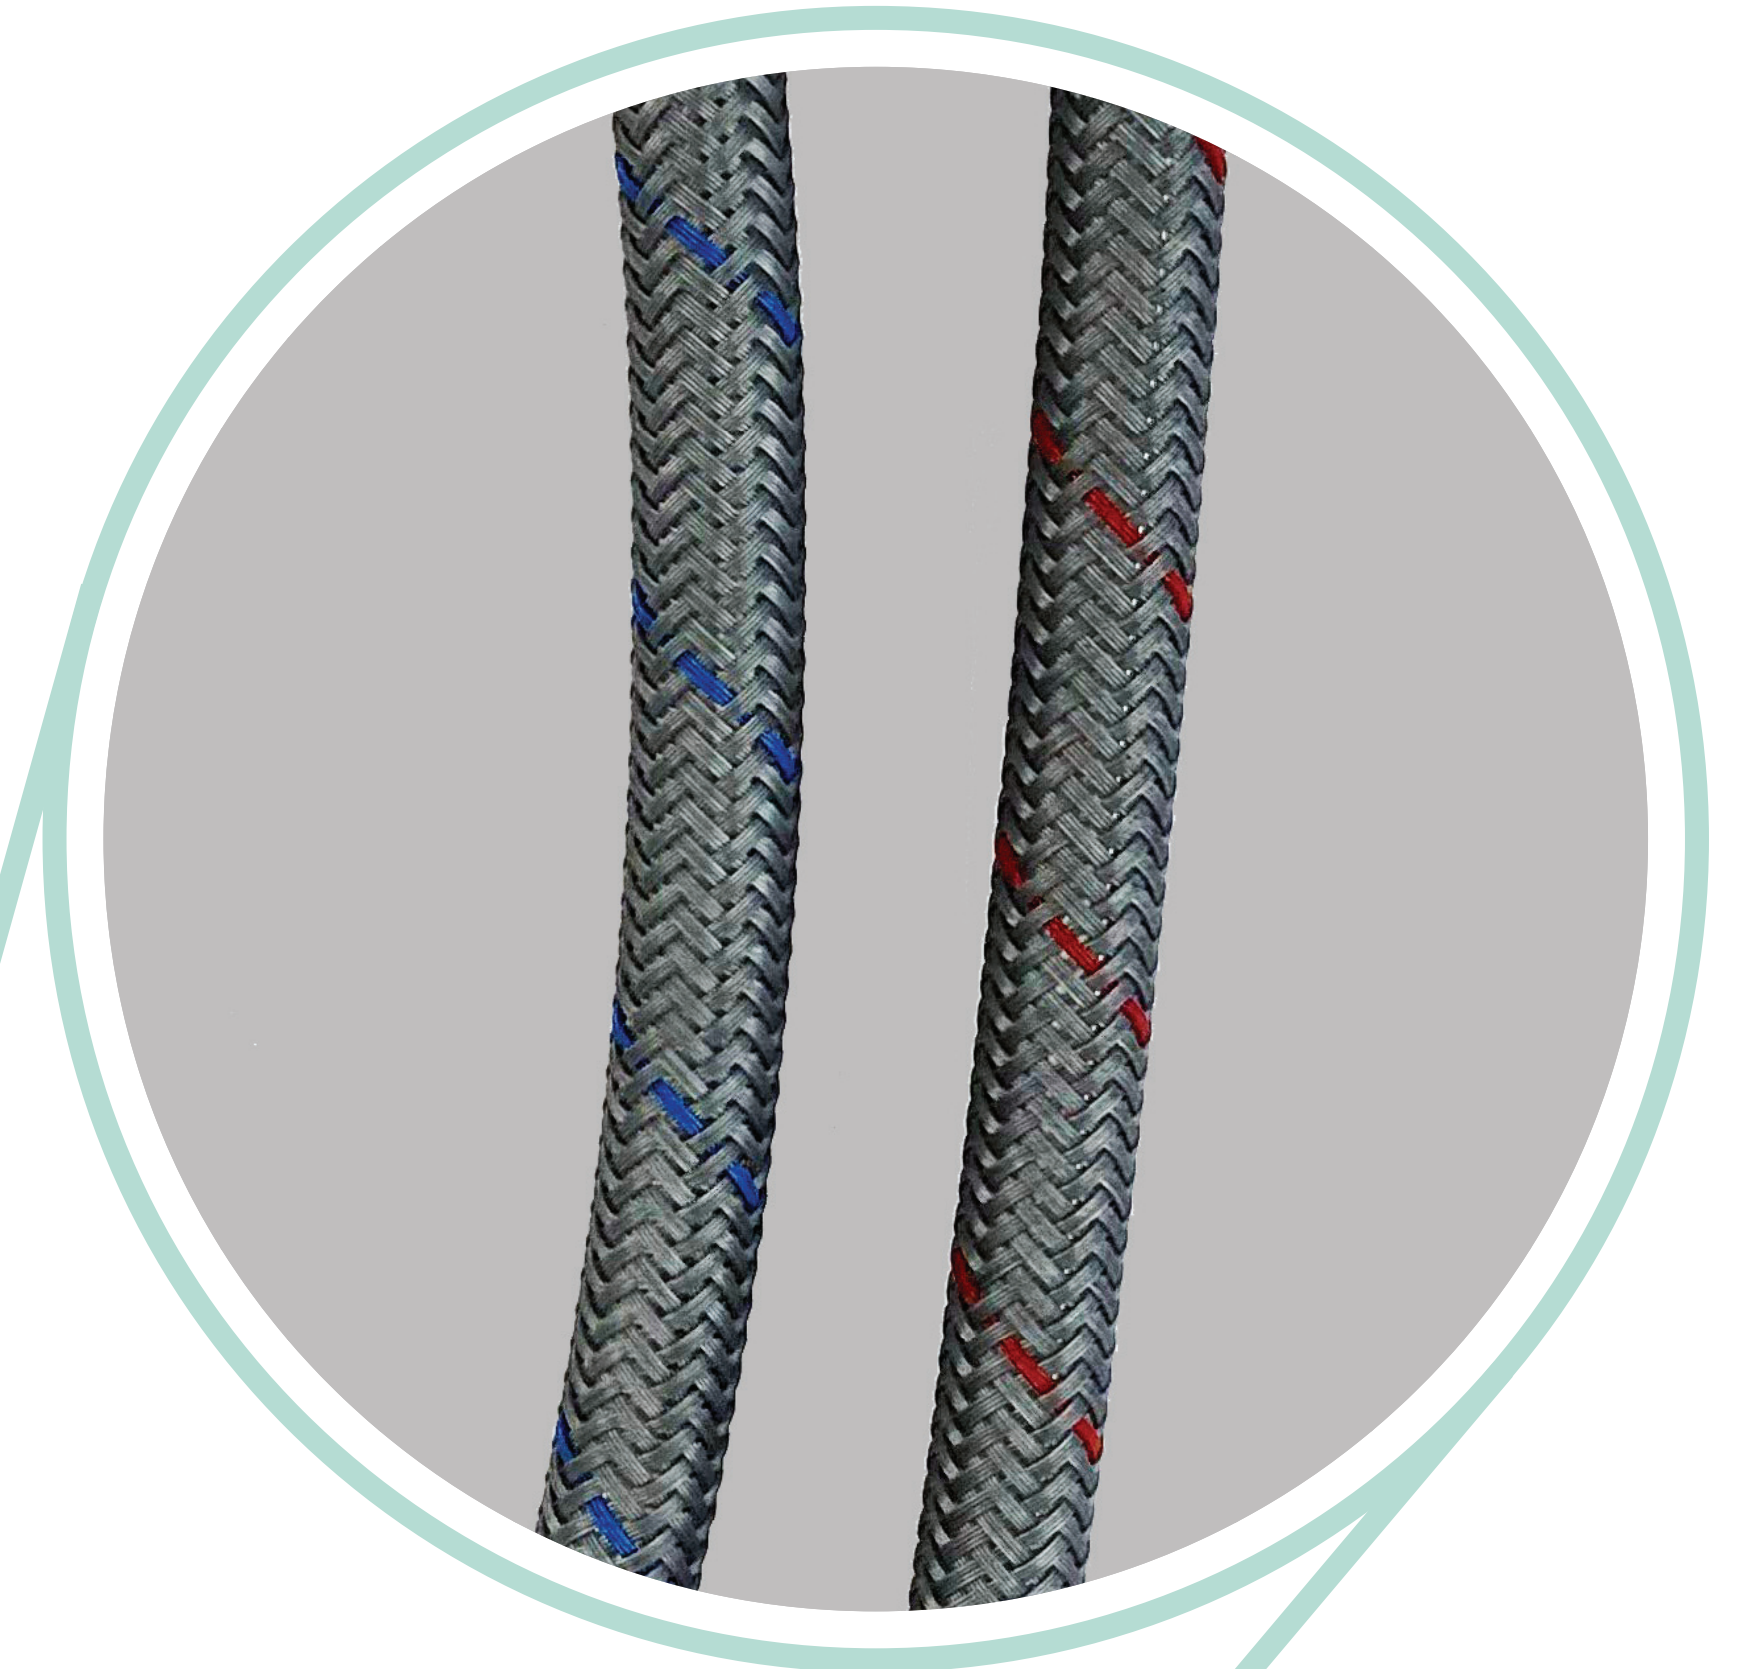

European cartridge

Made with high performance ceramic, this cartridge is amongst the most durable on the market

Streamlined look

BARiL uses push-button drains, therefore eliminating the need for an unsightly rod (drain to be ordered separately)

BARiL

STYLE × FUNCTION

Dimensions:

Model: B66-1020-00L-xx

Faucet height: 12-5/8"

Aerator clearance: 8-5/8"

Spout reach: 6-7/8"

Easy installation —

Very sturdy installation using two threaded rods and a special tightening tool included in the box; easy to tighten, even with minimal space behind the lavatory.

BARiL

STYLE × FUNCTION

Softpex Supply Lines