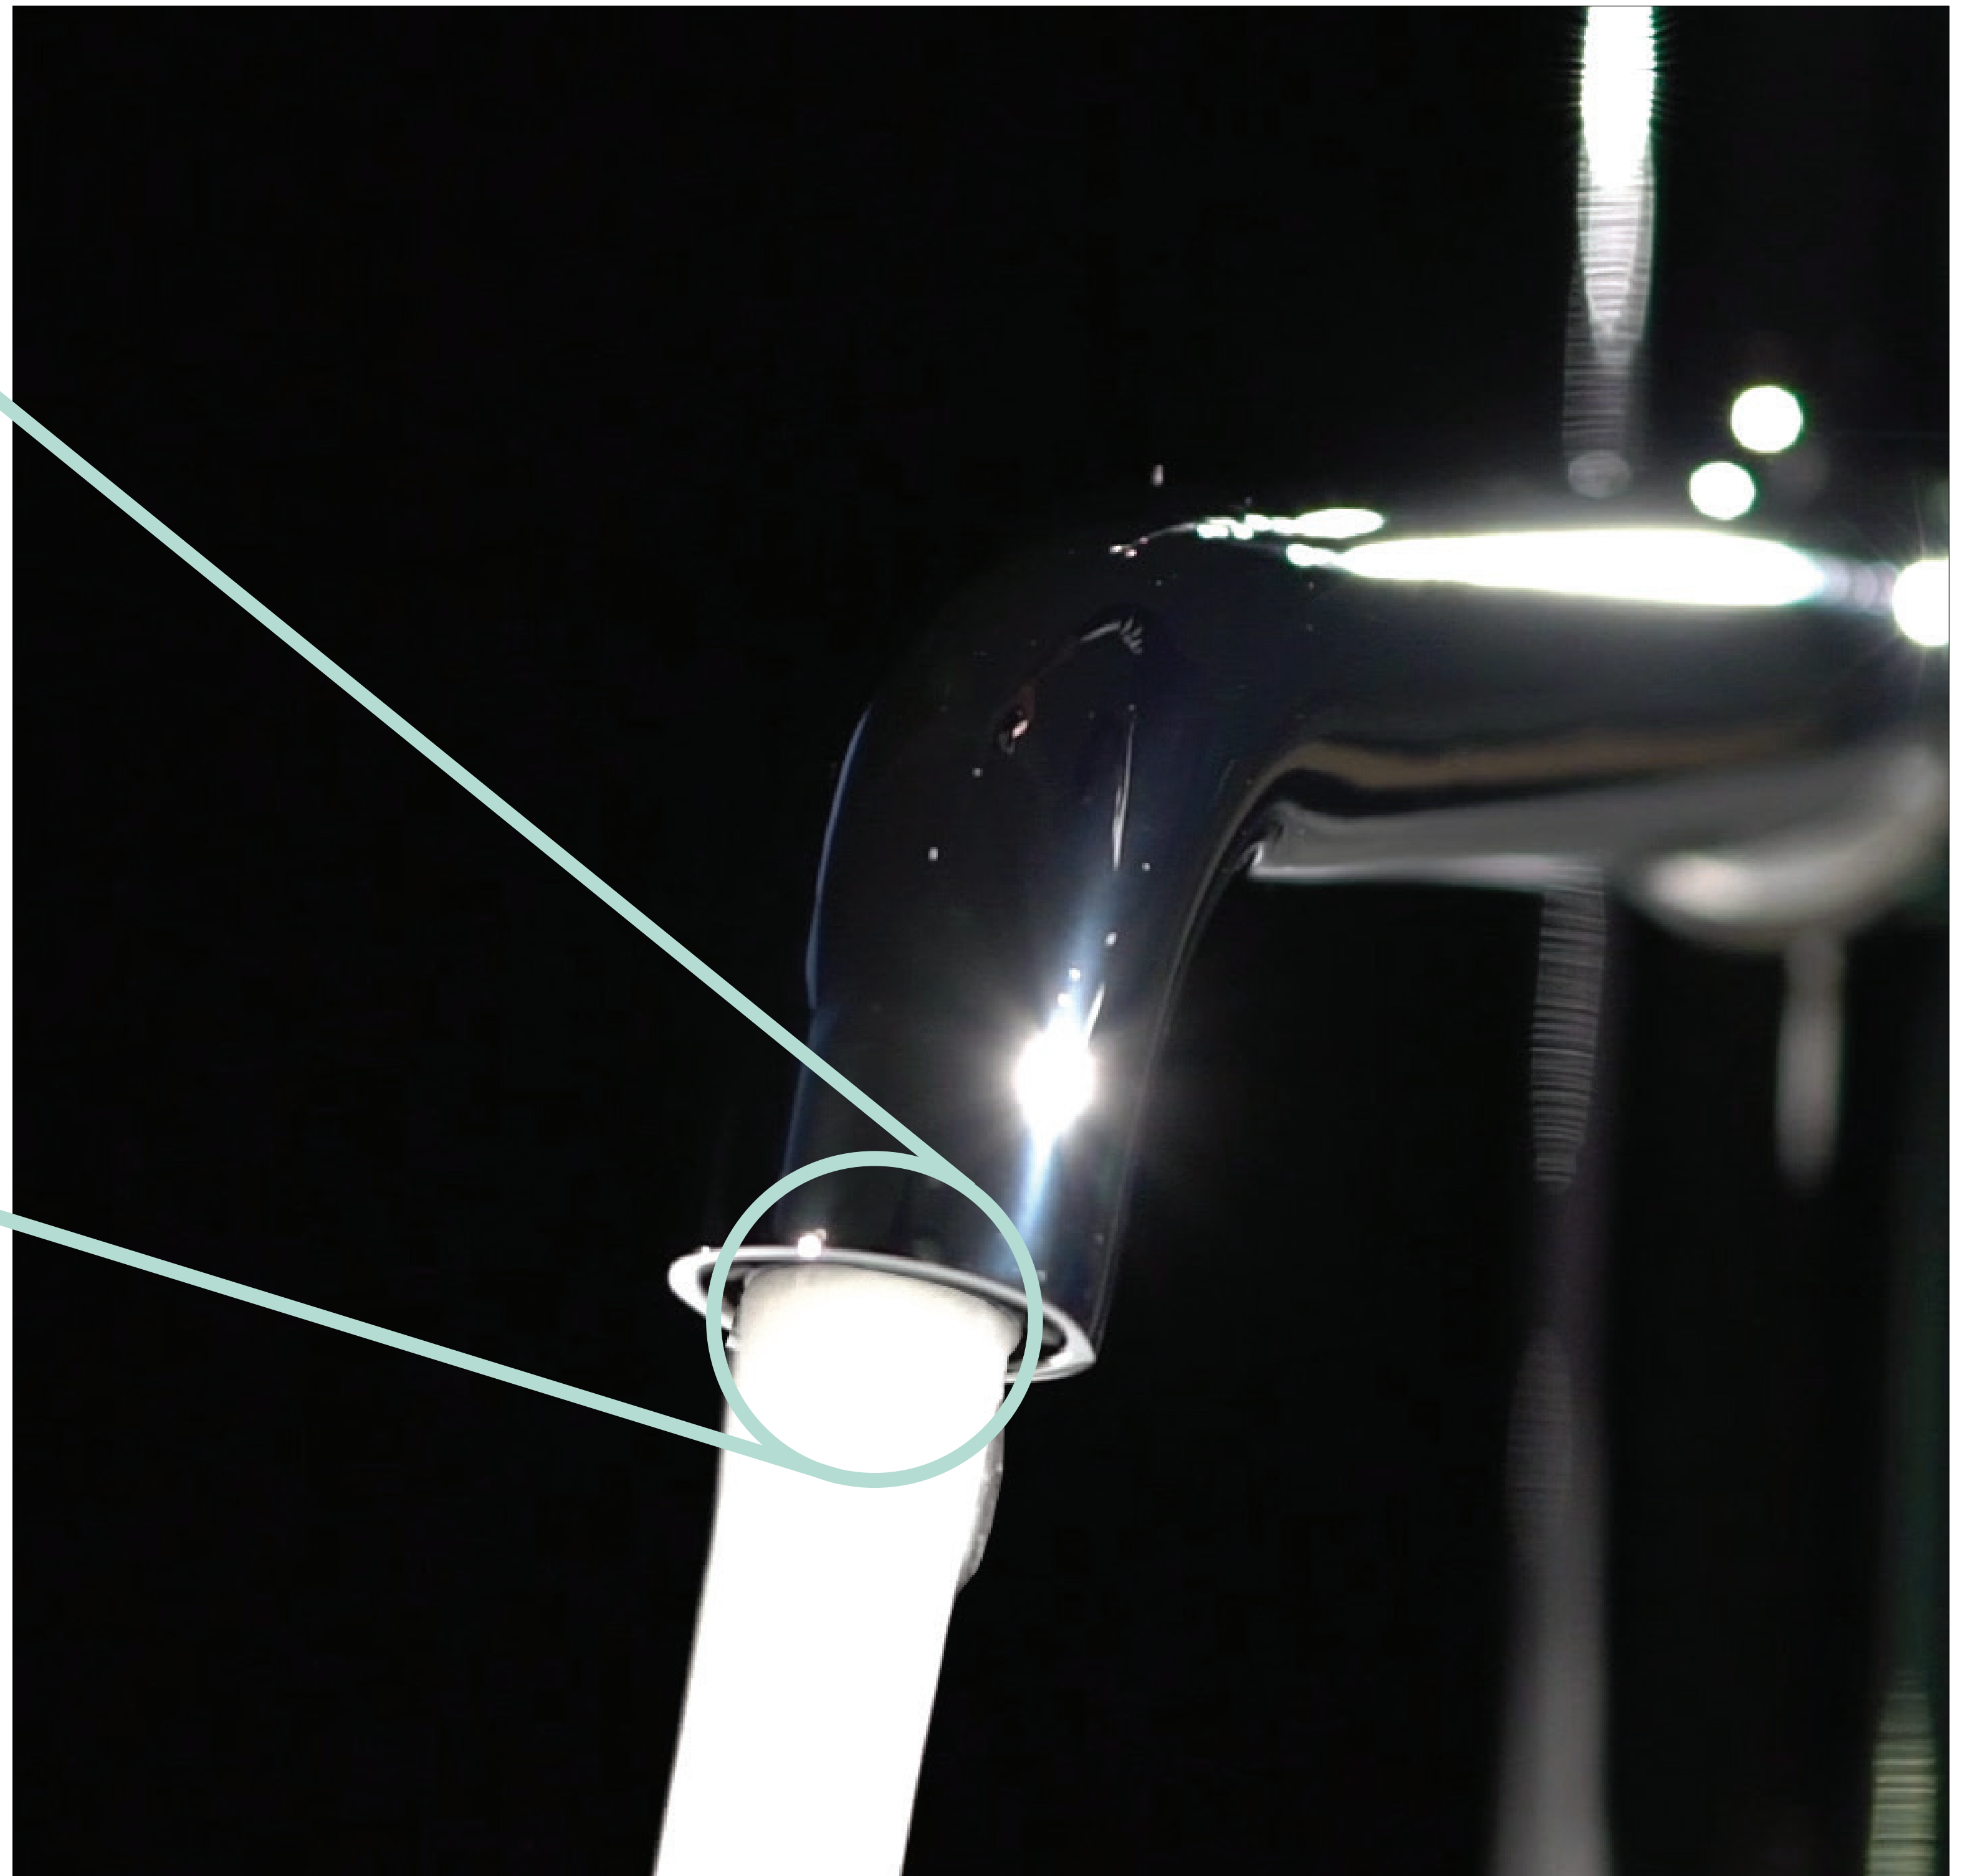

German-made Aerator

Our Swiss-made aerator introduce air into the water stream to produce a larger white stream soft to the touch and non-splashing!

BARiL

STYLE × FUNCTION

Ecological Options

BARiL is supporting the environment by offering options to reduce the water flow thereby economising your water usage

B66-1020-00L-xx	B66-1020-00L-xx-120	B66-1020-00L-xx-100	B66-1020-00L-xx-050
1.5 gpm - 60 psi 5,7 l/min - 60 psi	1.2 gpm - 60 psi 4,5 l/min - 60 psi	1.0 gpm - 60 psi 3,7 l/min - 60 psi	0.5 gpm - 60 psi 1,9 l/min - 60 psi