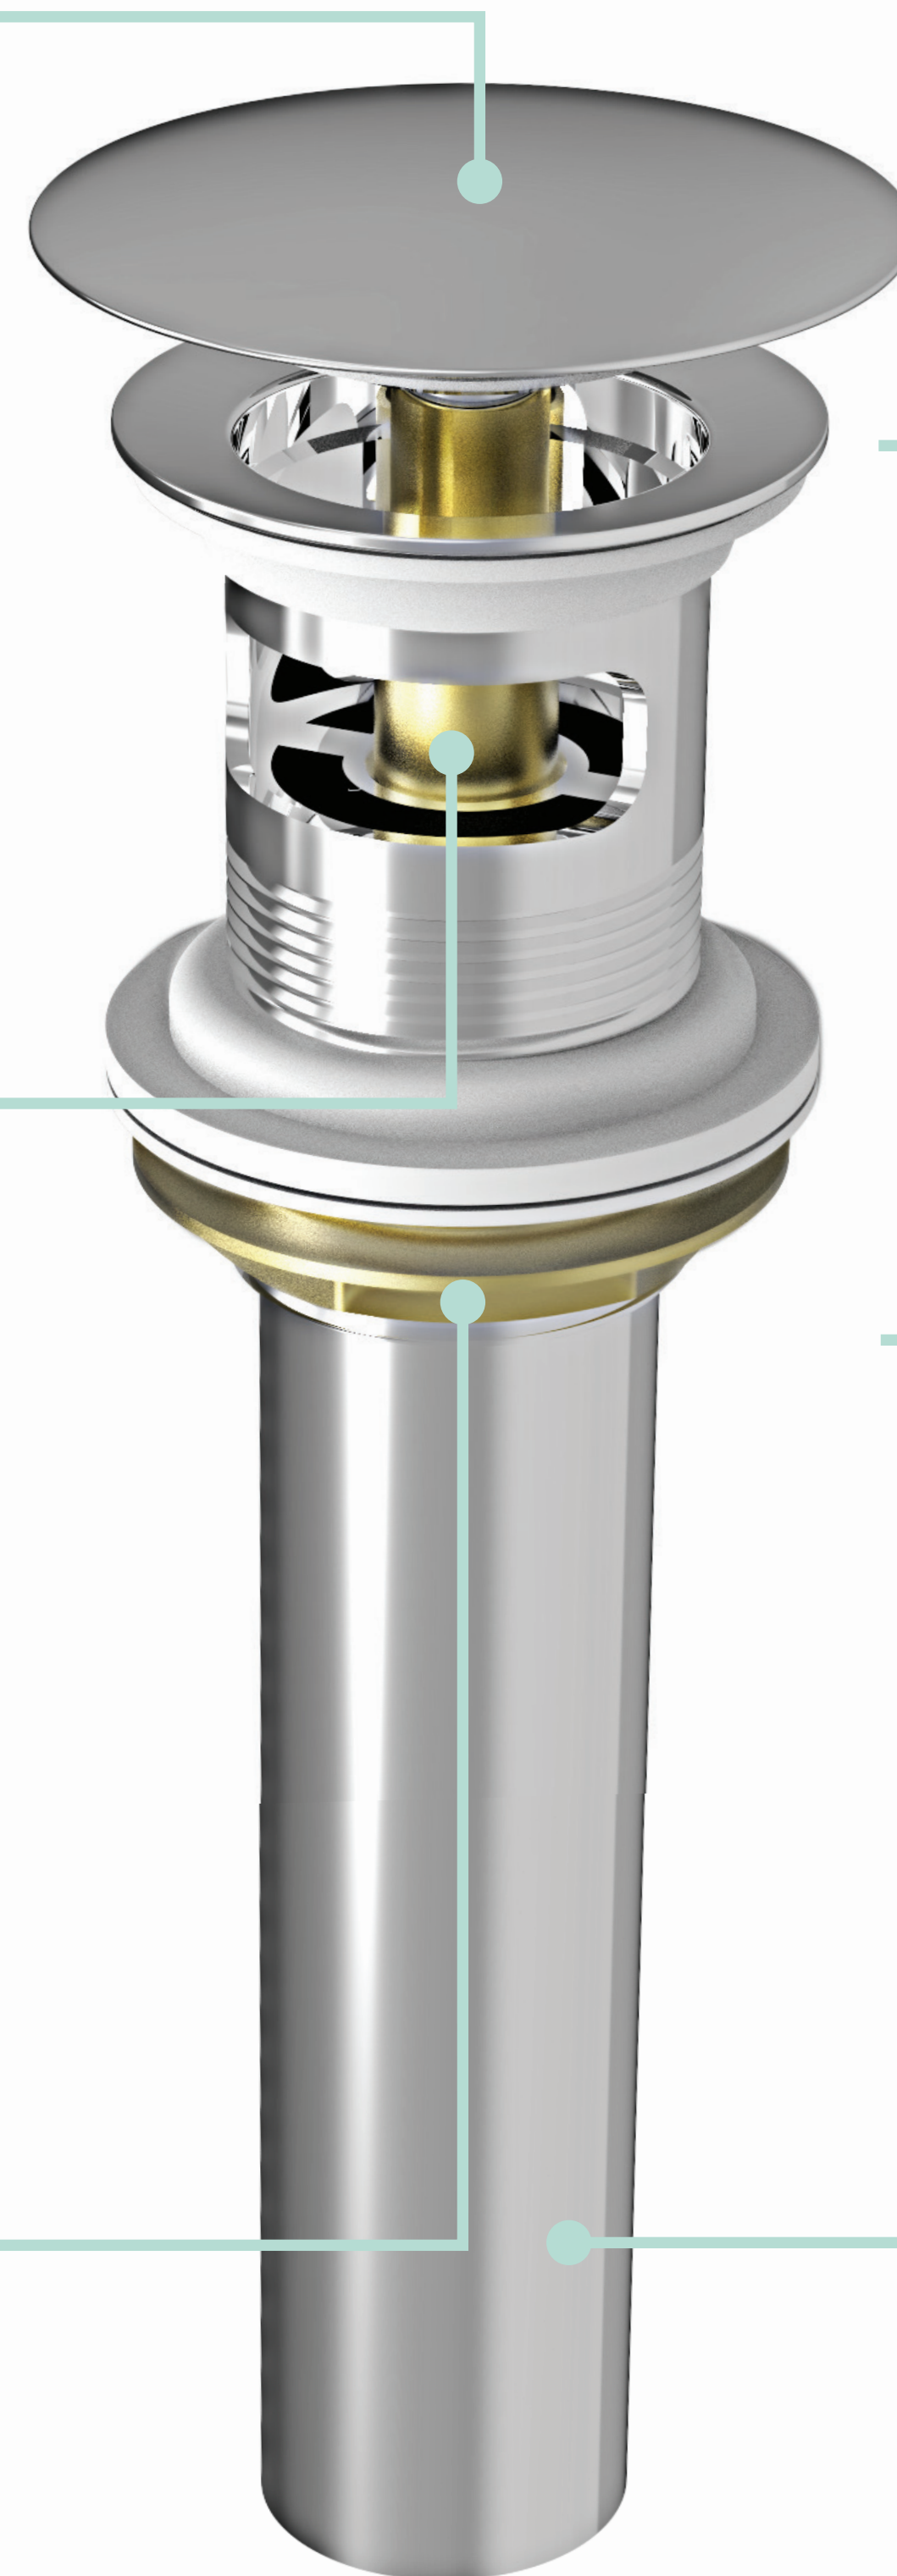

## Impeccable design

The large cap covers the whole drain, giving it a high-end look.

## Specifications:

Model: REN-8422-02-xx

Diameter of the cap: 2-5/8"

Drain hole size: 1-3/4"

Rubber gaskets: Included

## Adaptable length

The length between the metal ring and the end of the threaded pipe is 3-1/8" (80 mm), making it a fit for every sinks.

# Easy installation —

Very sturdy installation using two threaded rods and a special tightening tool included in the box; easy to tighten, even with minimal space behind the lavatory.