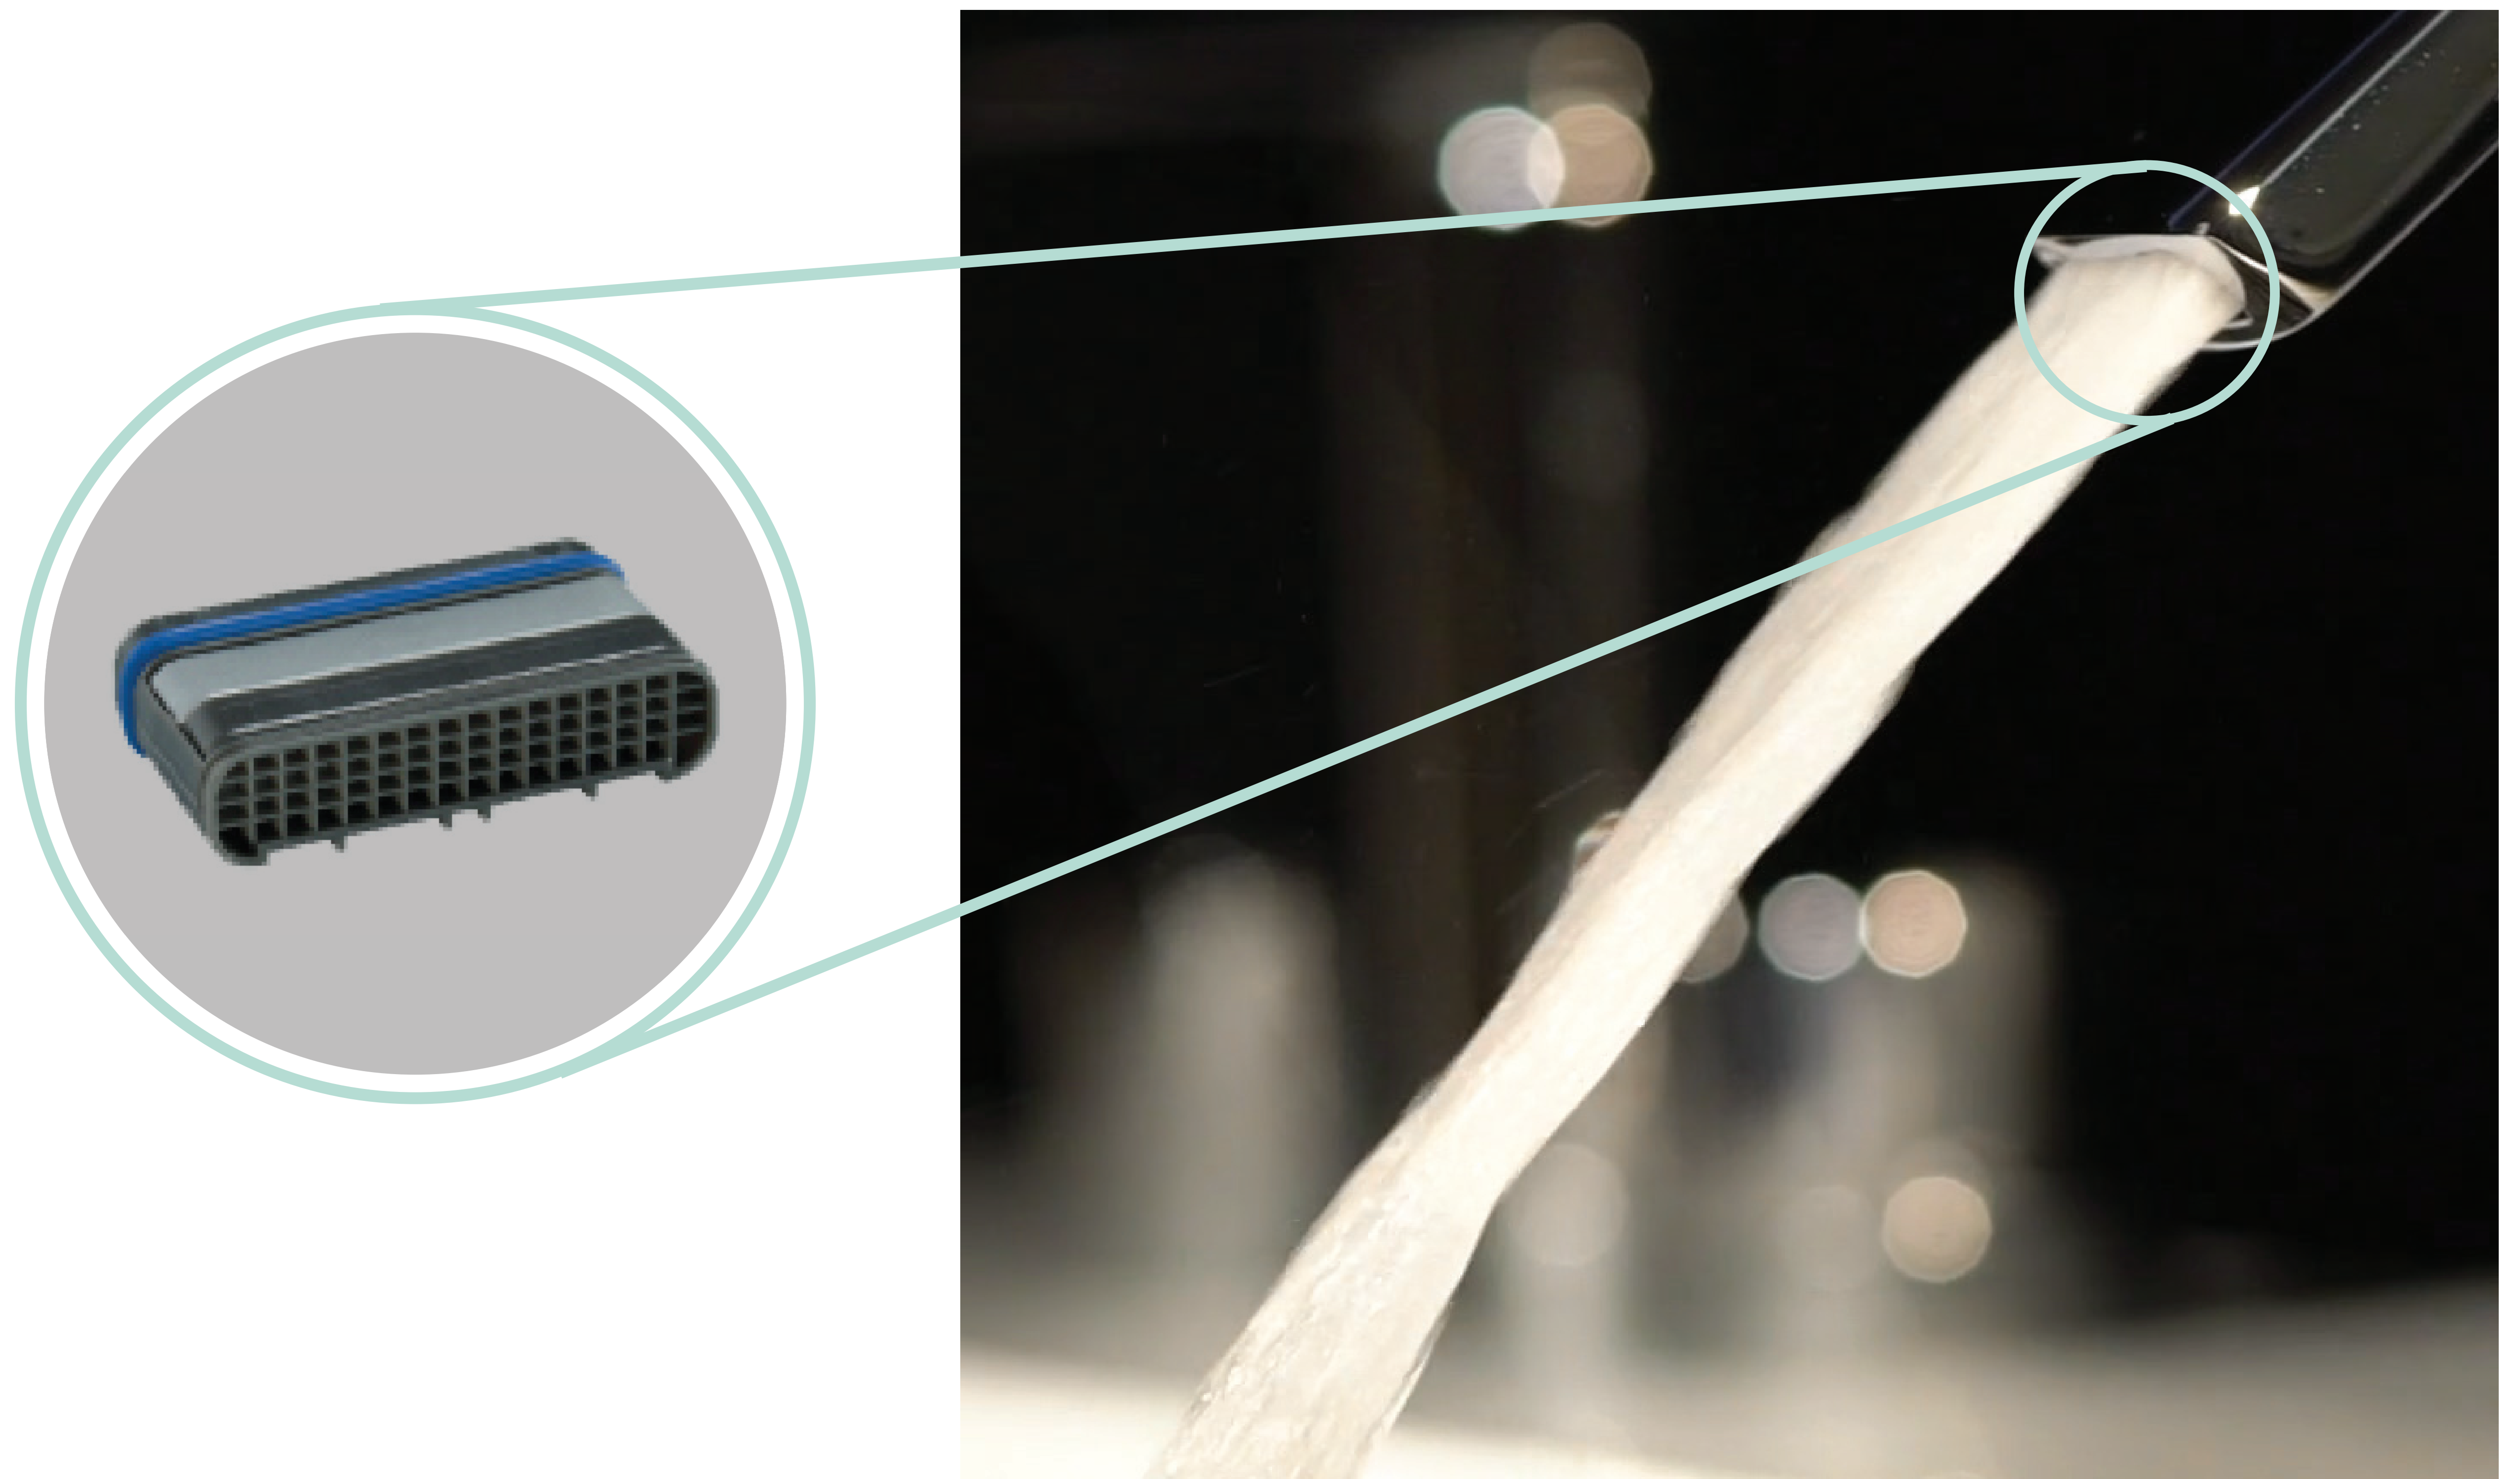

Waterfall Aerator

Our German-made aerator provides a relaxing and soft to the touch water stream, with no splashing.

BARiL

STYLE × FUNCTION

Ecological Options

BARiL is supporting the environment by offering options to reduce the water flow thereby economising your water usage

B51-1010-1PL-xx	B51-1010-1PL-xx-120
1.5 gpm - 60 psi 5,7 l/min - 60 psi	1.2 gpm - 60 psi 4,5 l/min - 60 psi