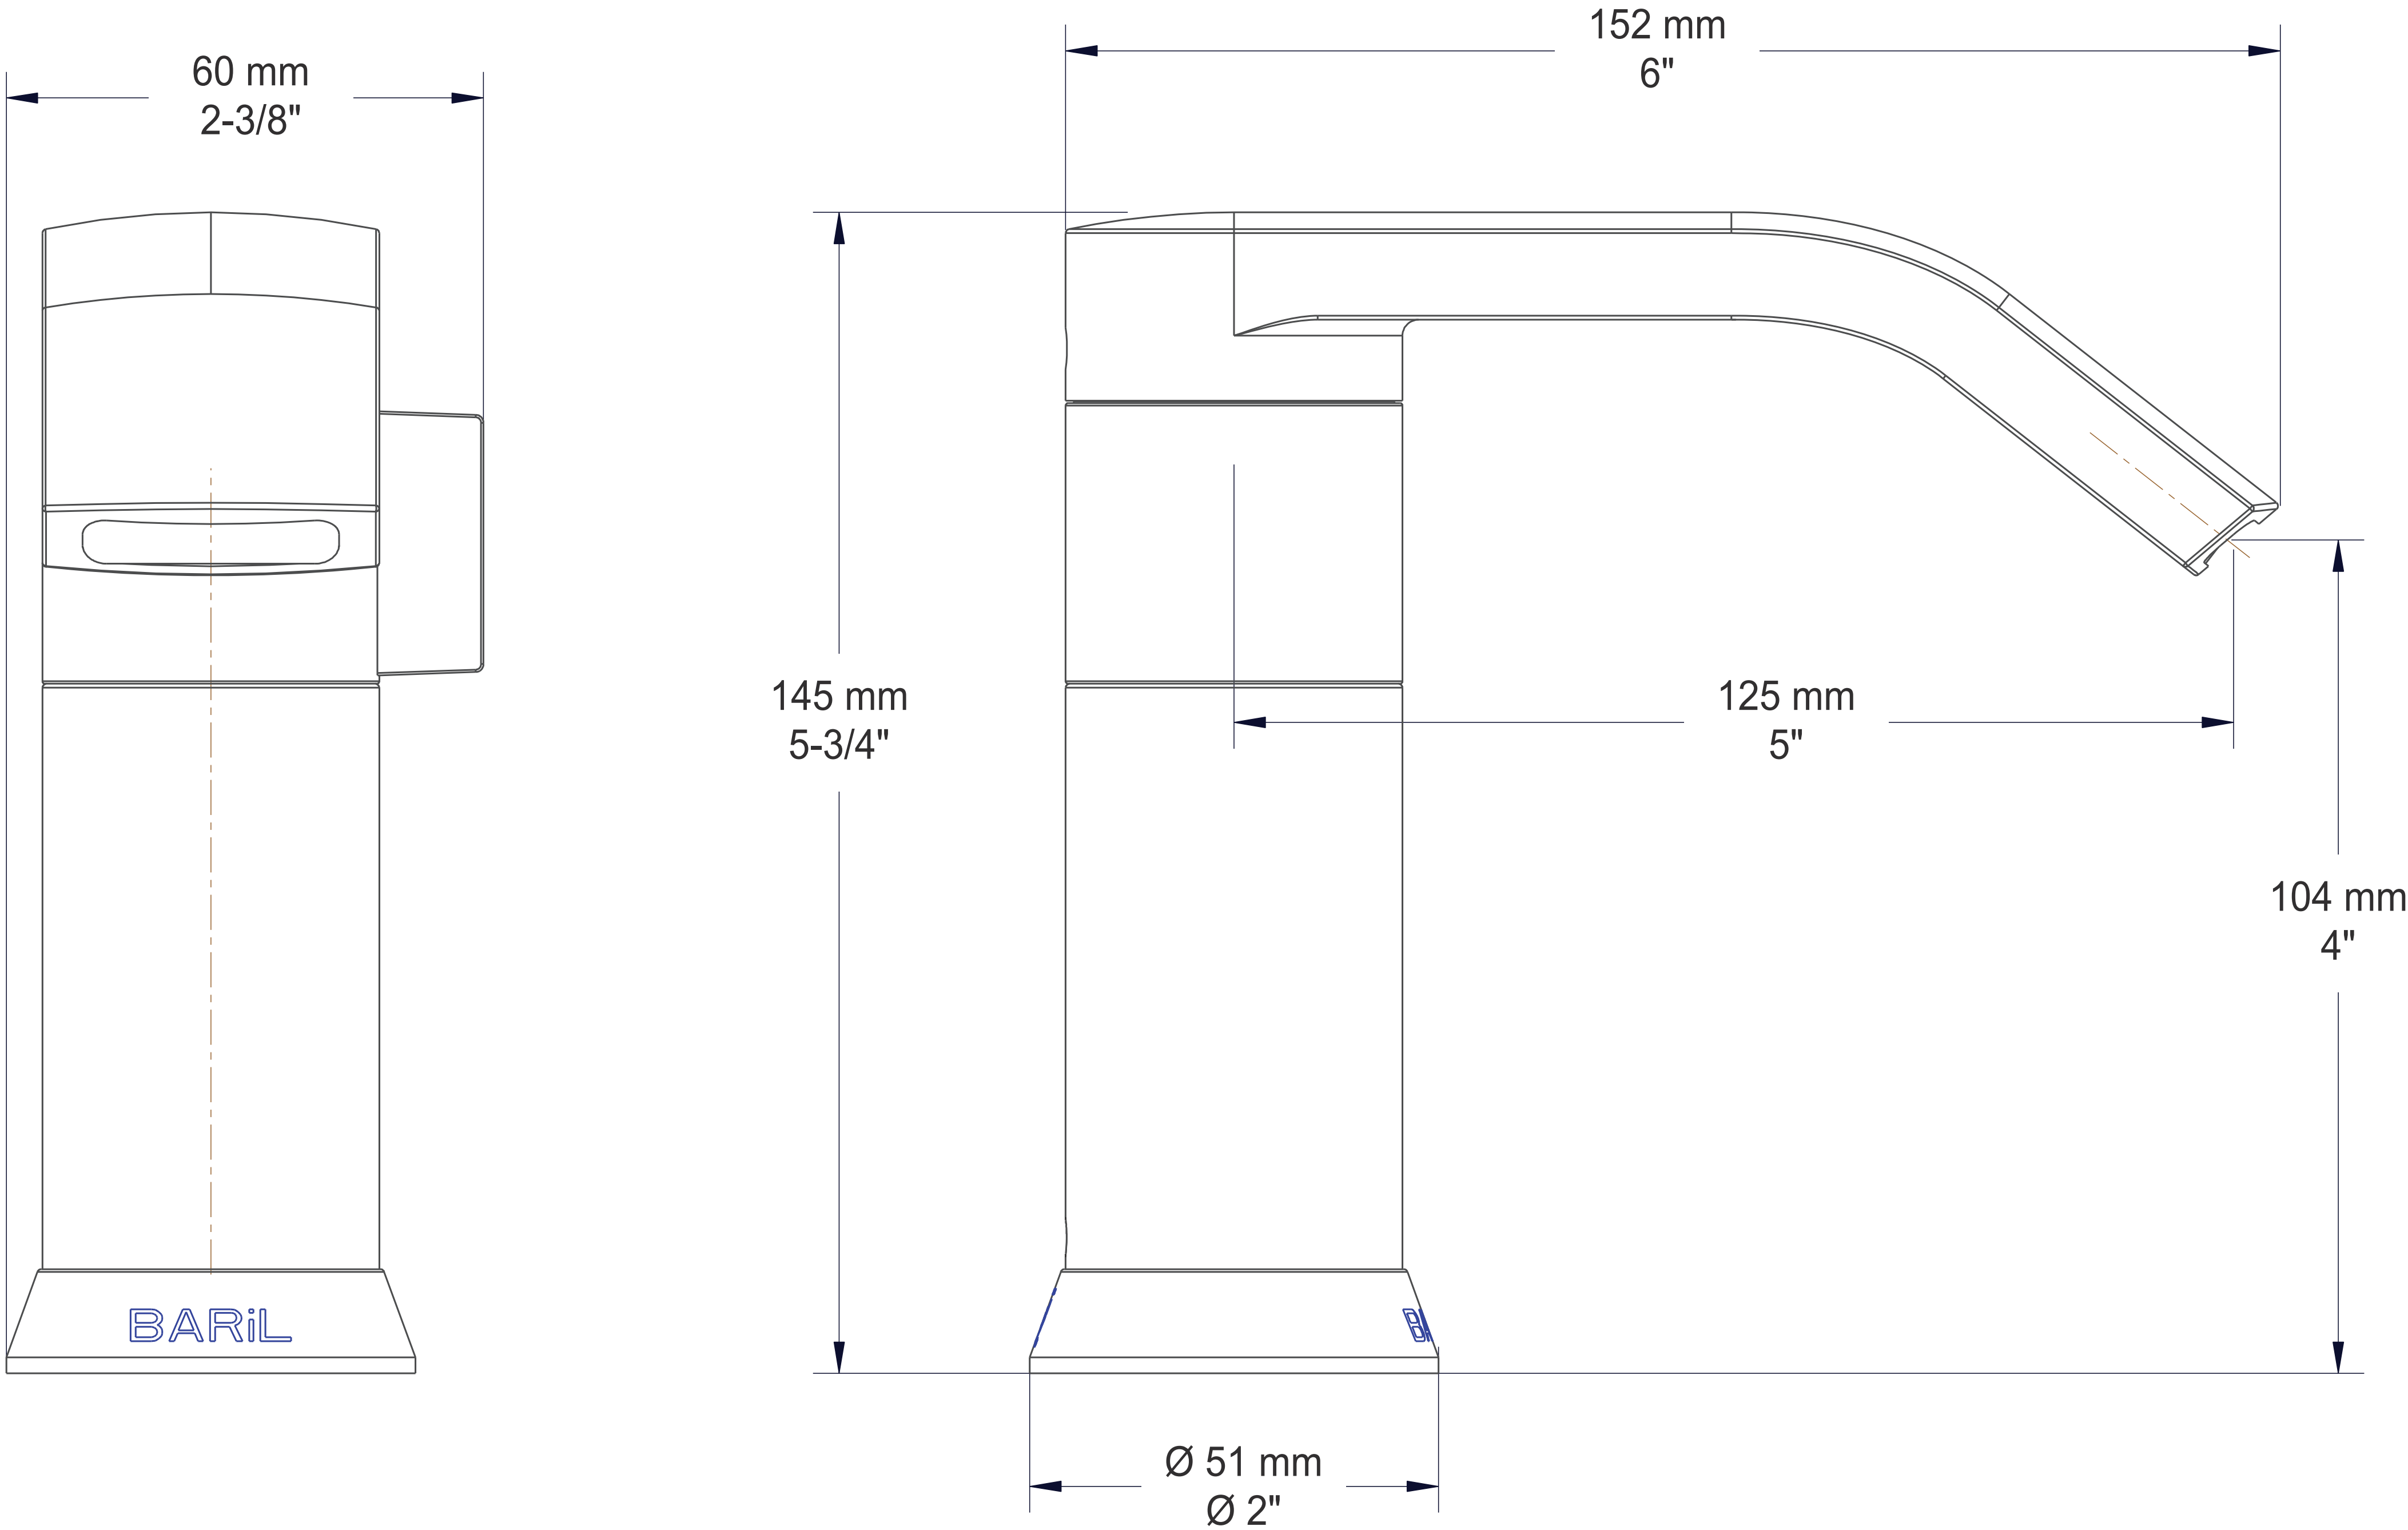

## Dimensions:

Model: B51-1010-1PL-xx

Faucet height: 5-3/4"

Aerator clearance: 4"

Spout reach: 5"