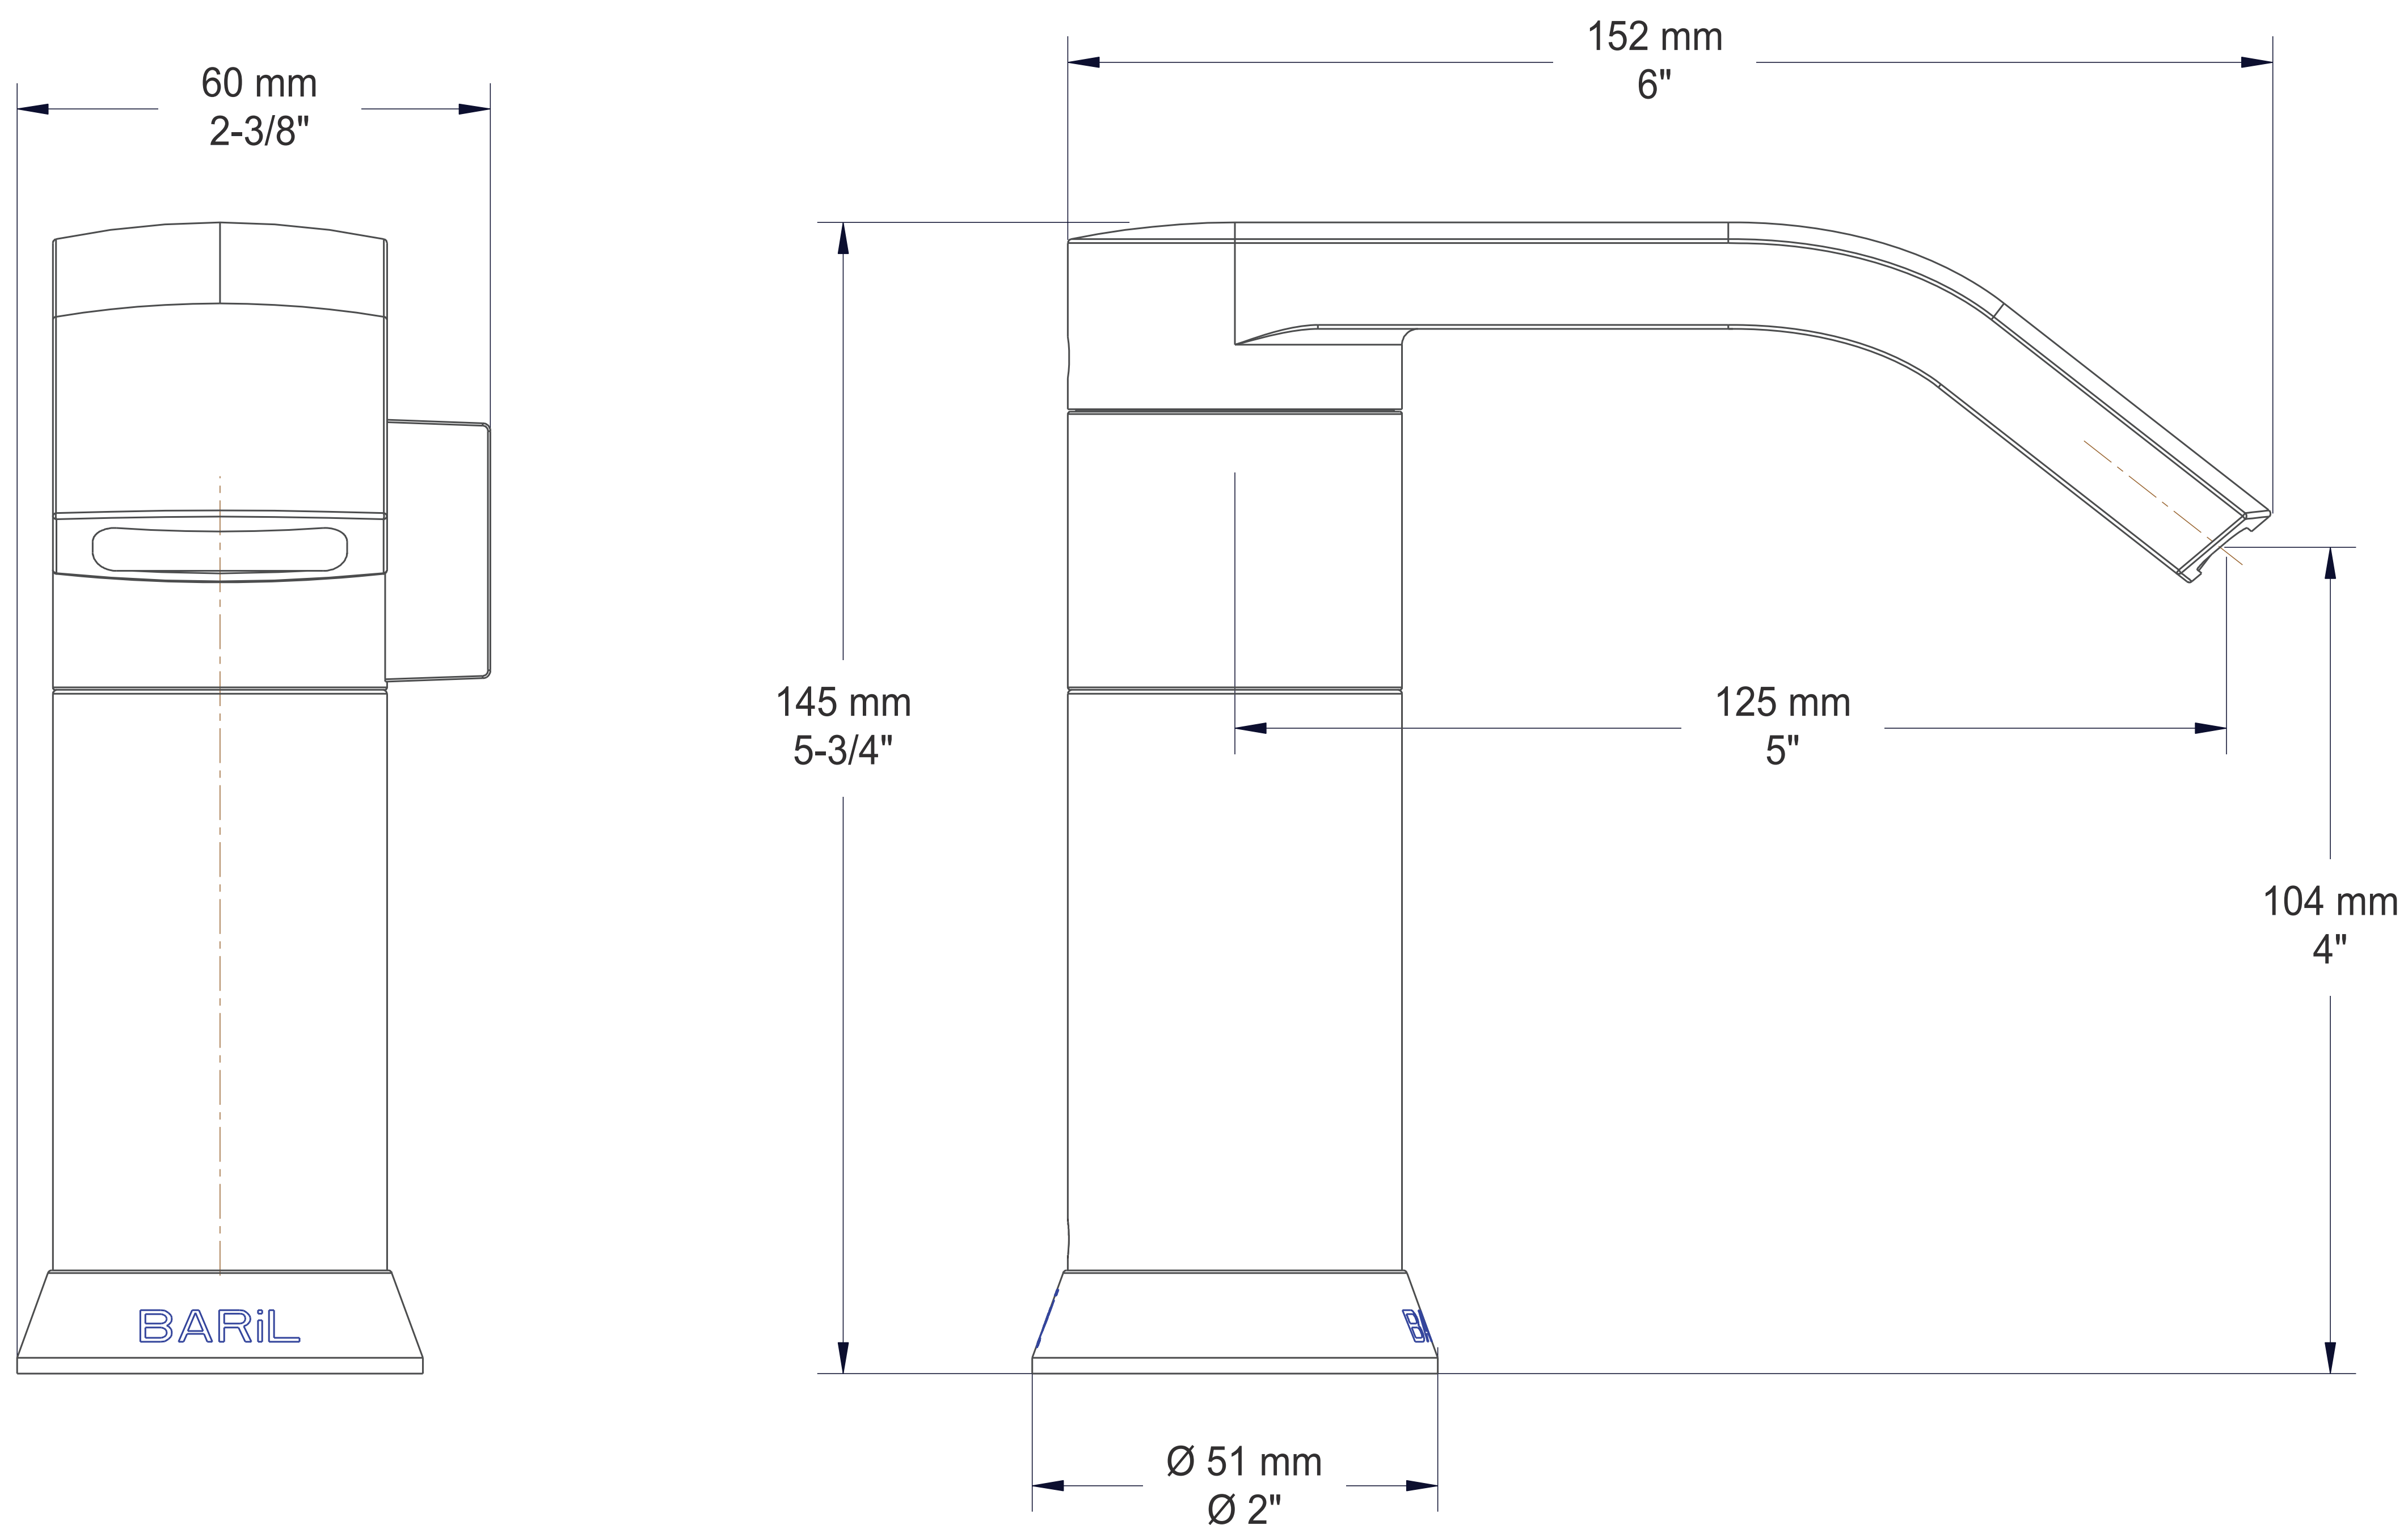

## Dimensions:

Model: B51-1010-00L-xx

Faucet height: 5-3/4"

Aerator clearance: 4"

Spout reach: 5"

# Easy installation —

Very sturdy installation using two threaded rods and a special tightening tool included in the box; easy to tighten, even with minimal space behind the lavatory.