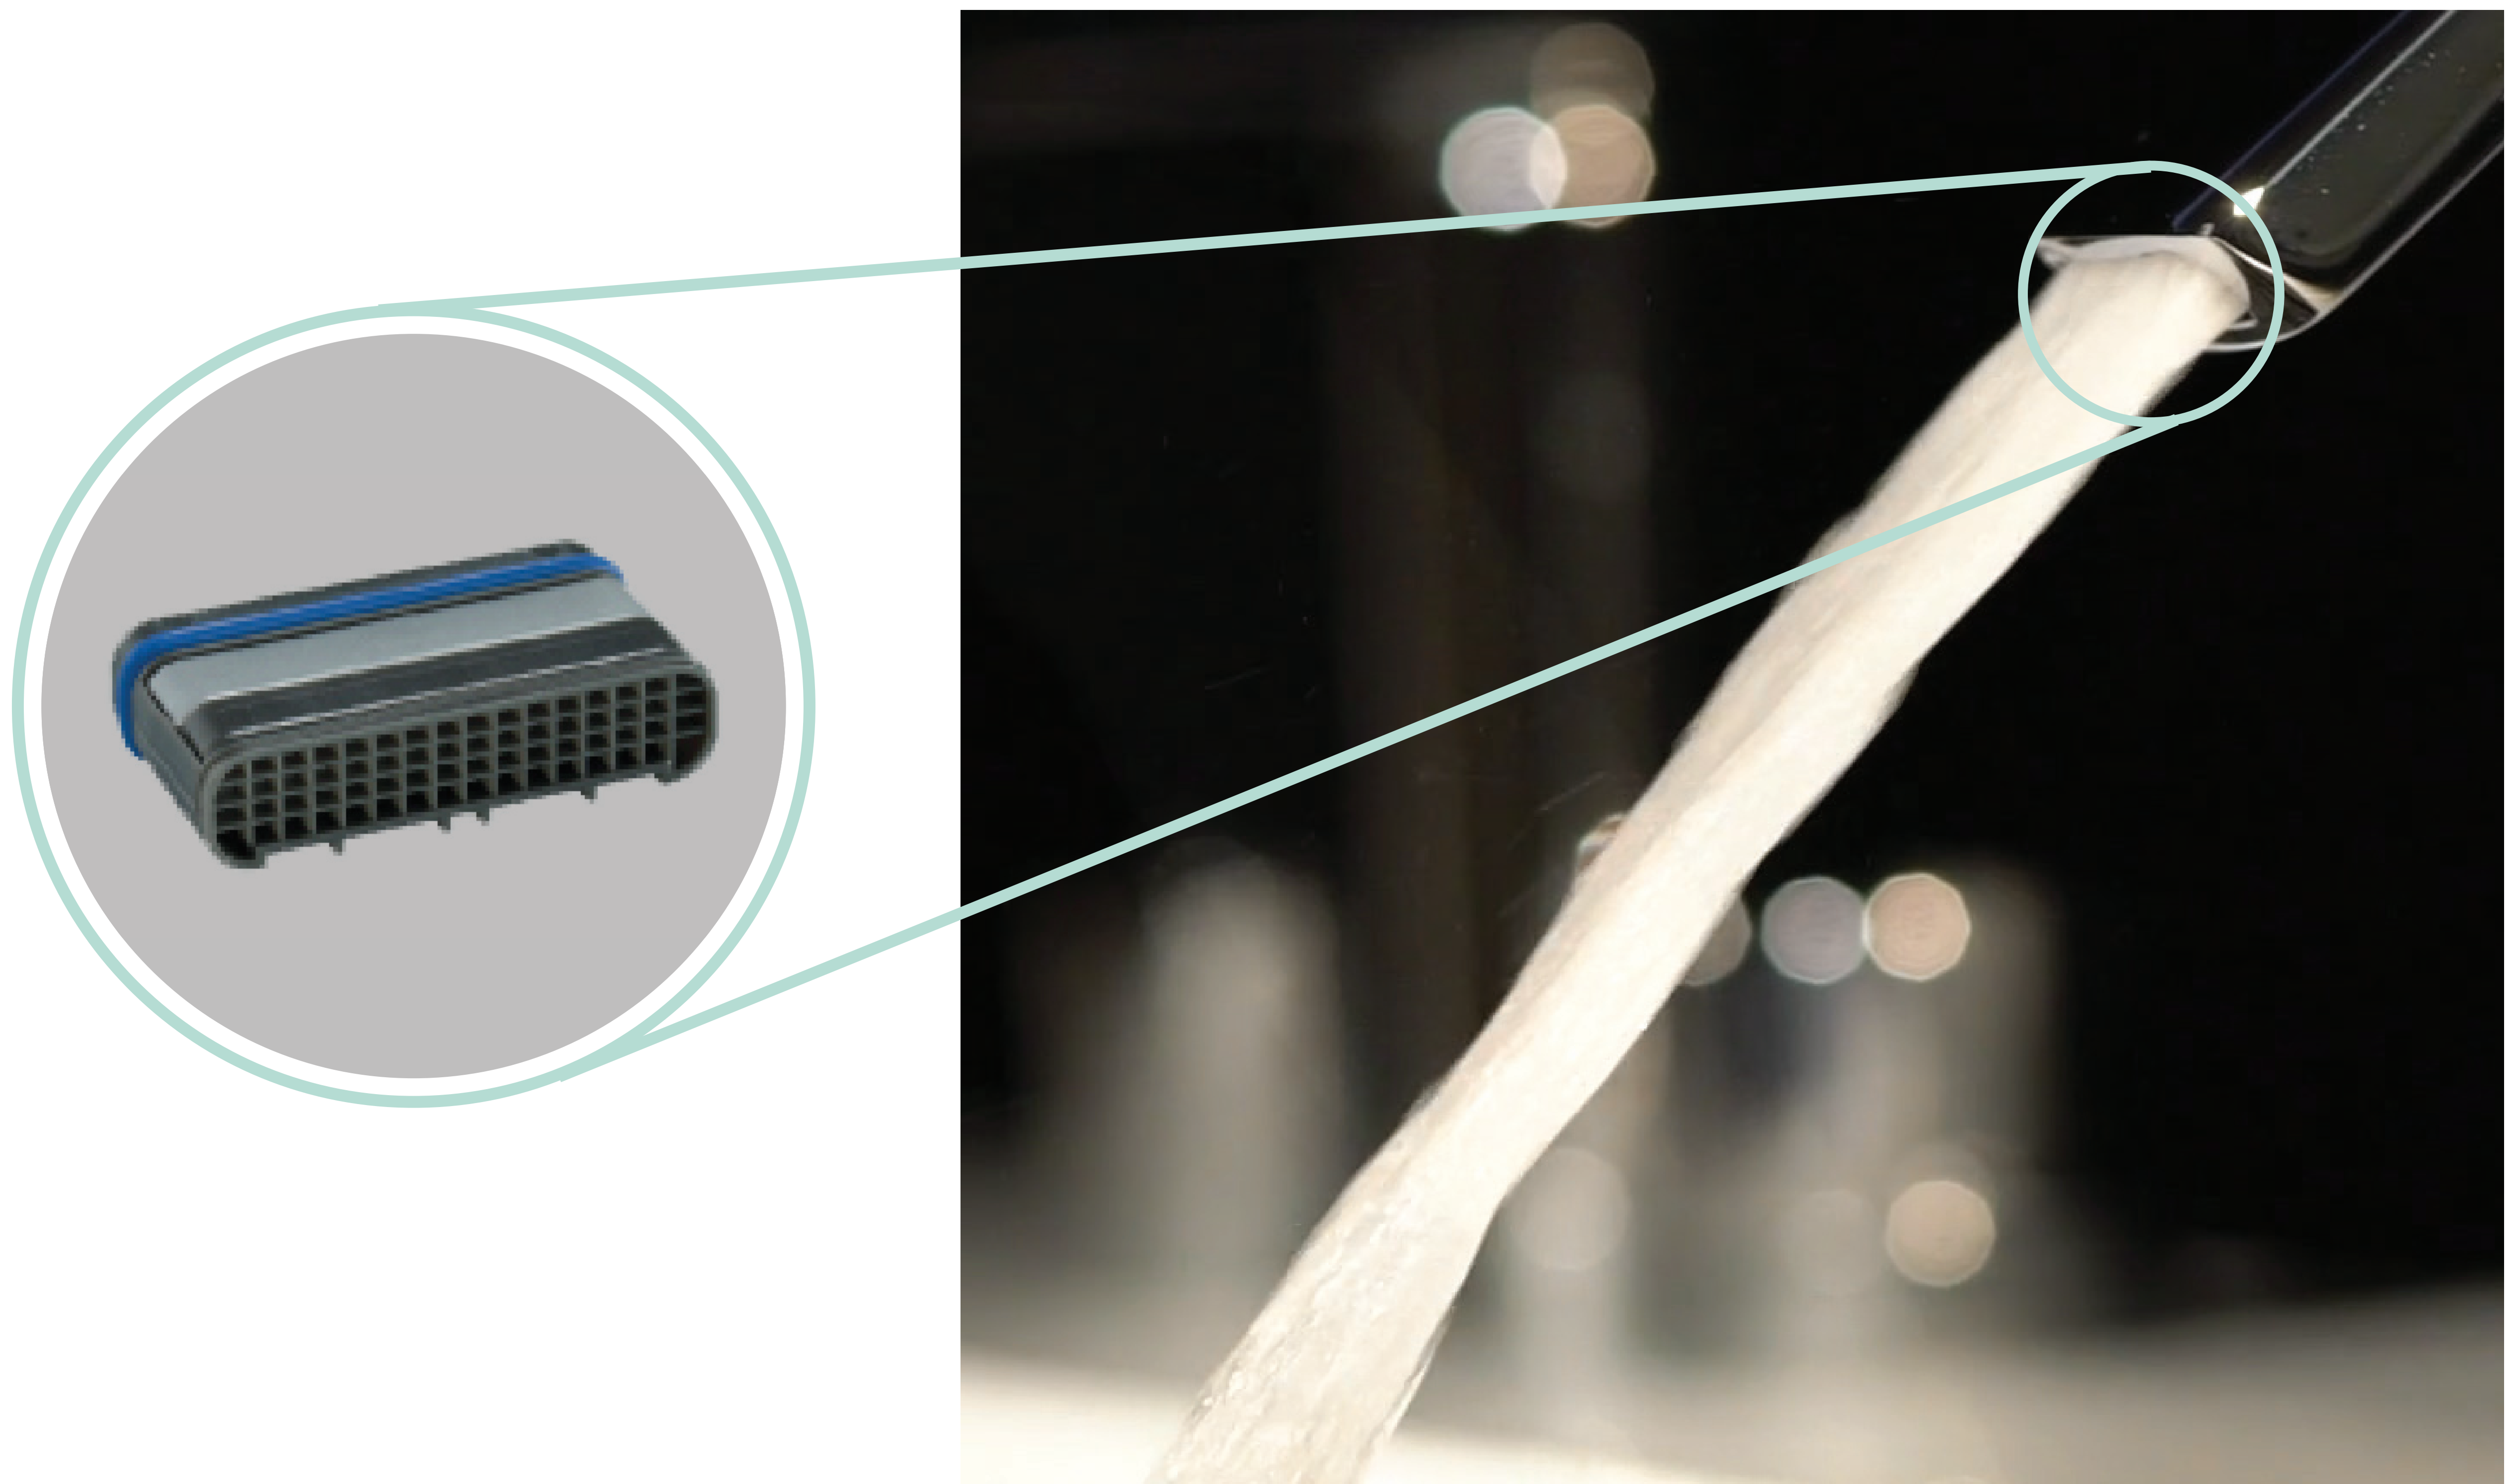

Waterfall Aerator

Our German-made aerator provides a relaxing and soft to the touch water stream, with no splashing.

BARiL

STYLE × FUNCTION

Ecological Options

BARiL is supporting the environment by offering options to reduce the water flow thereby economising your water usage

B51-1010-00L-xx	B51-1010-00L-xx-120
1.5 gpm - 60 psi 5,7 l/min - 60 psi	1.2 gpm - 60 psi 4,5 l/min - 60 psi