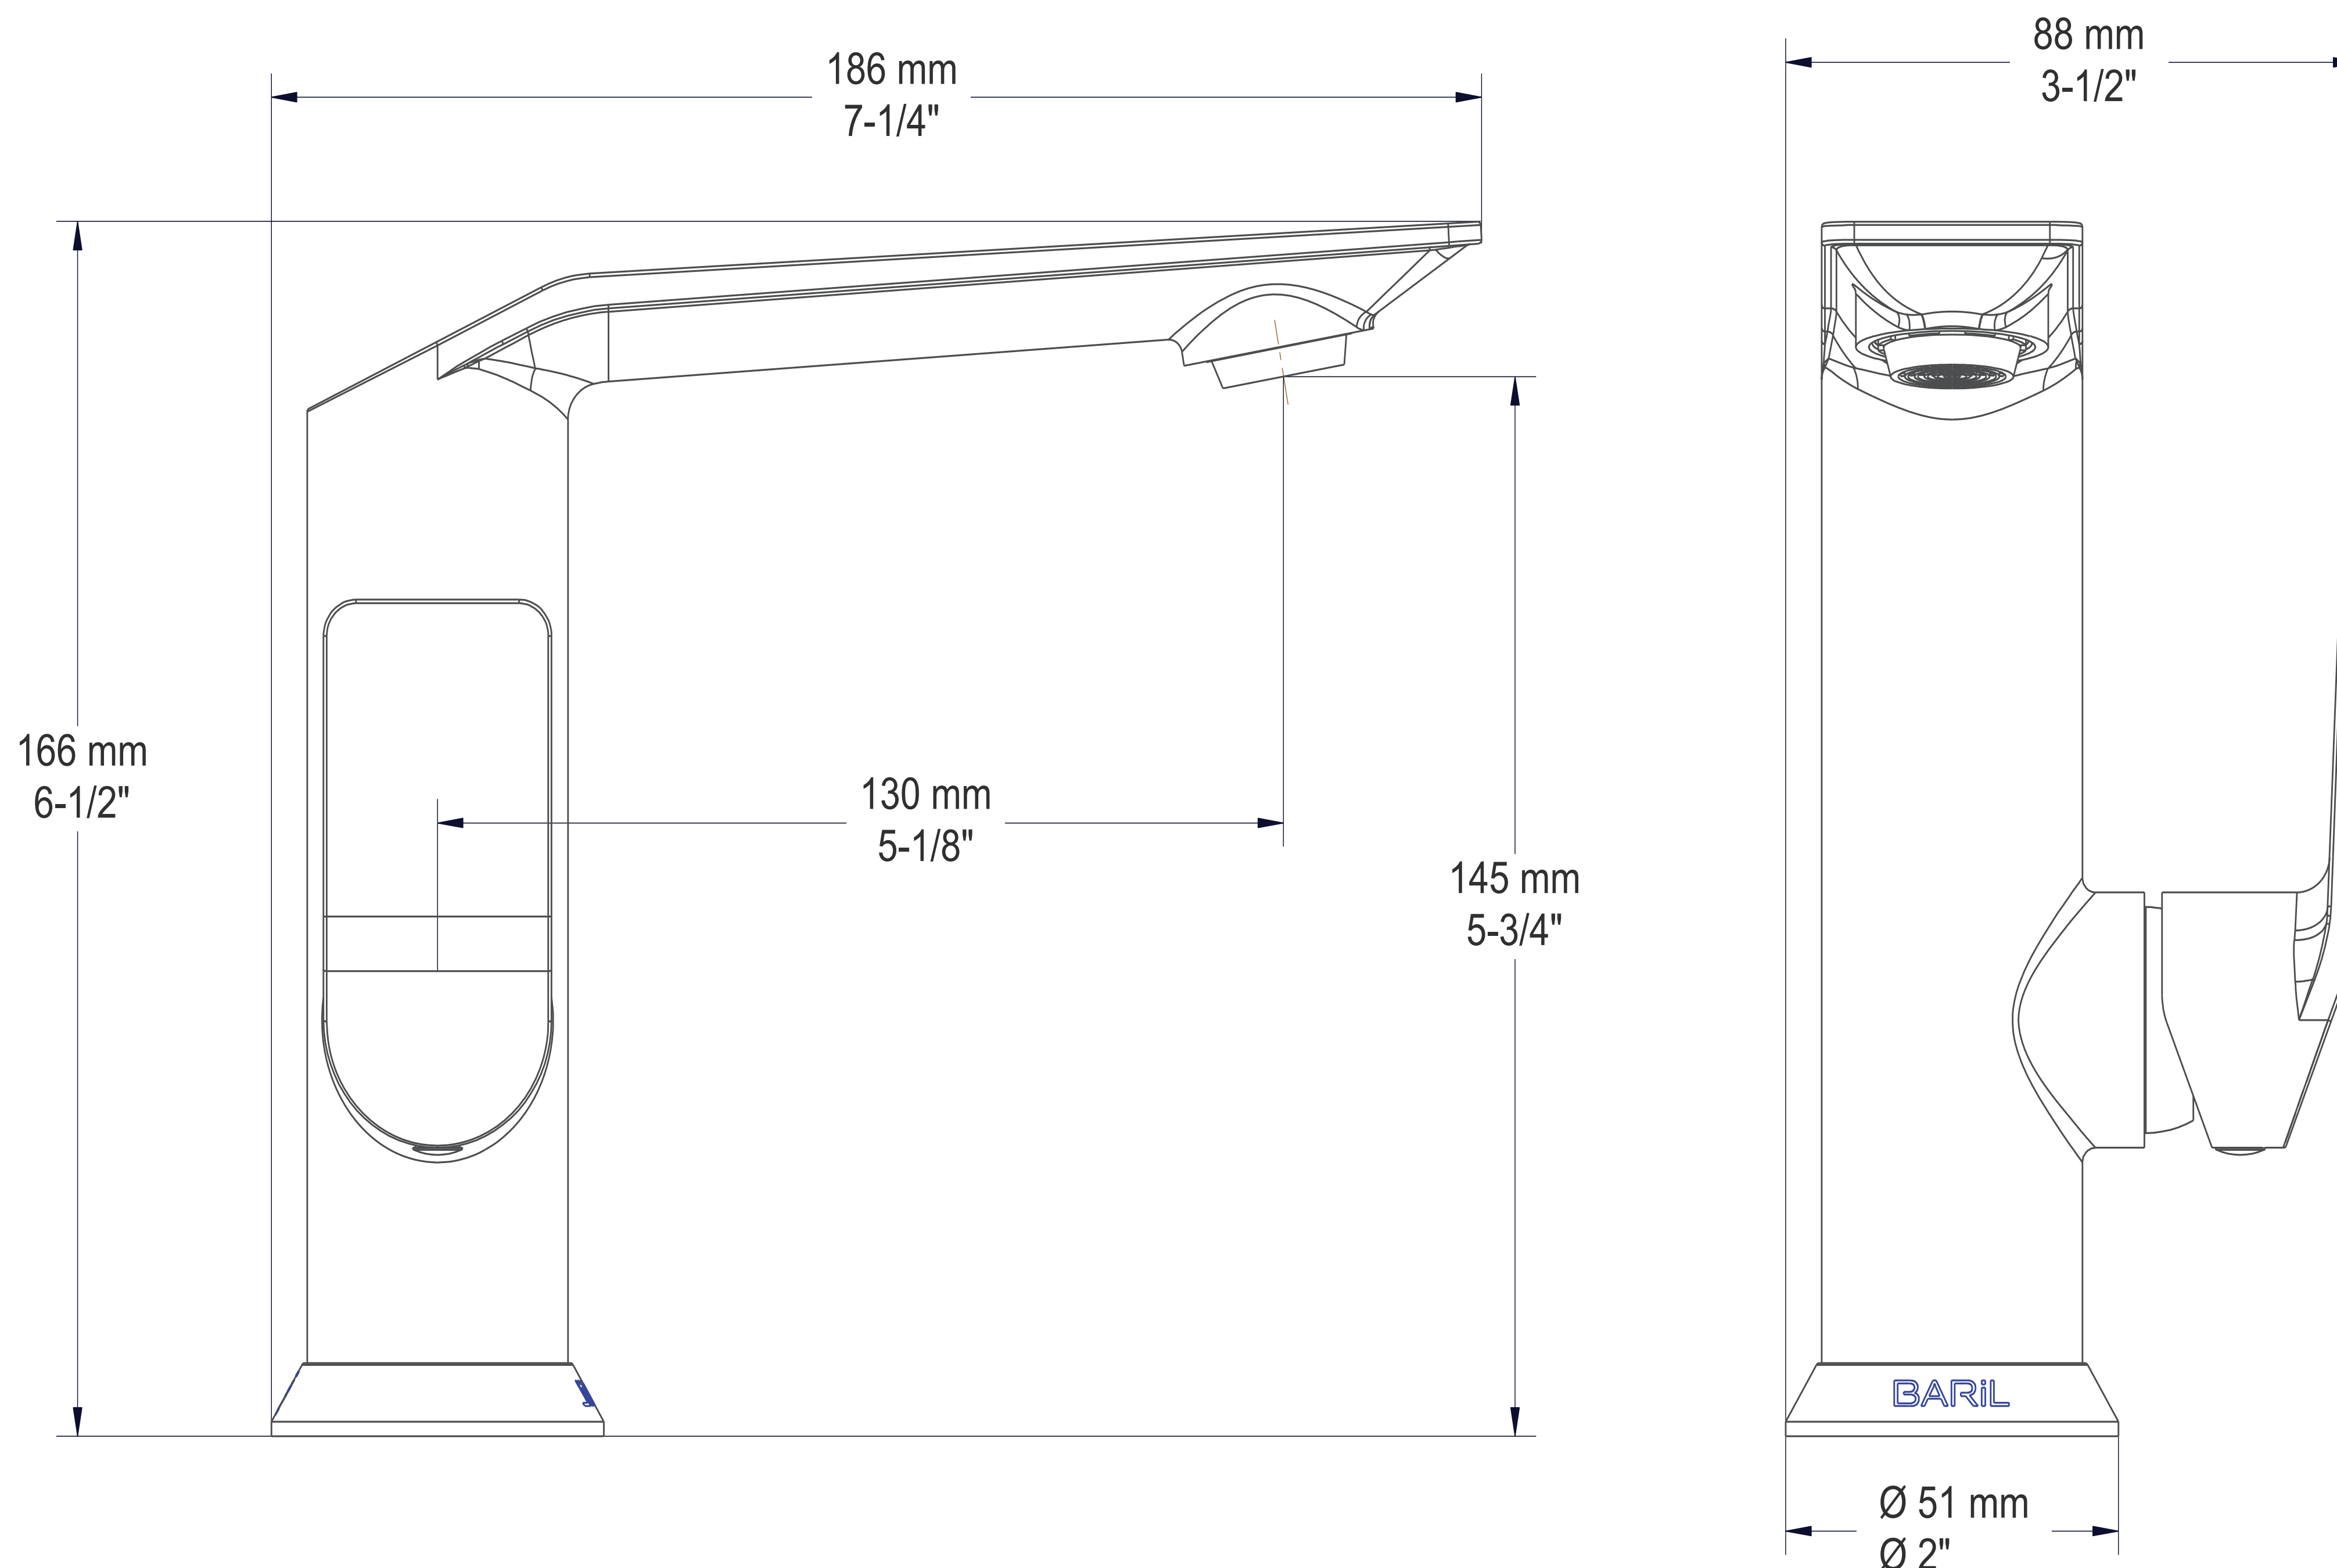

## Dimensions:

Model: B46-1030-00L-xx

Faucet height: 6-1/2"

Aerator clearance: 5-3/4"

Spout reach: 5-1/8"

# Easy installation —

Very sturdy installation using two threaded rods and a special tightening tool included in the box; easy to tighten, even with minimal space behind the lavatory.