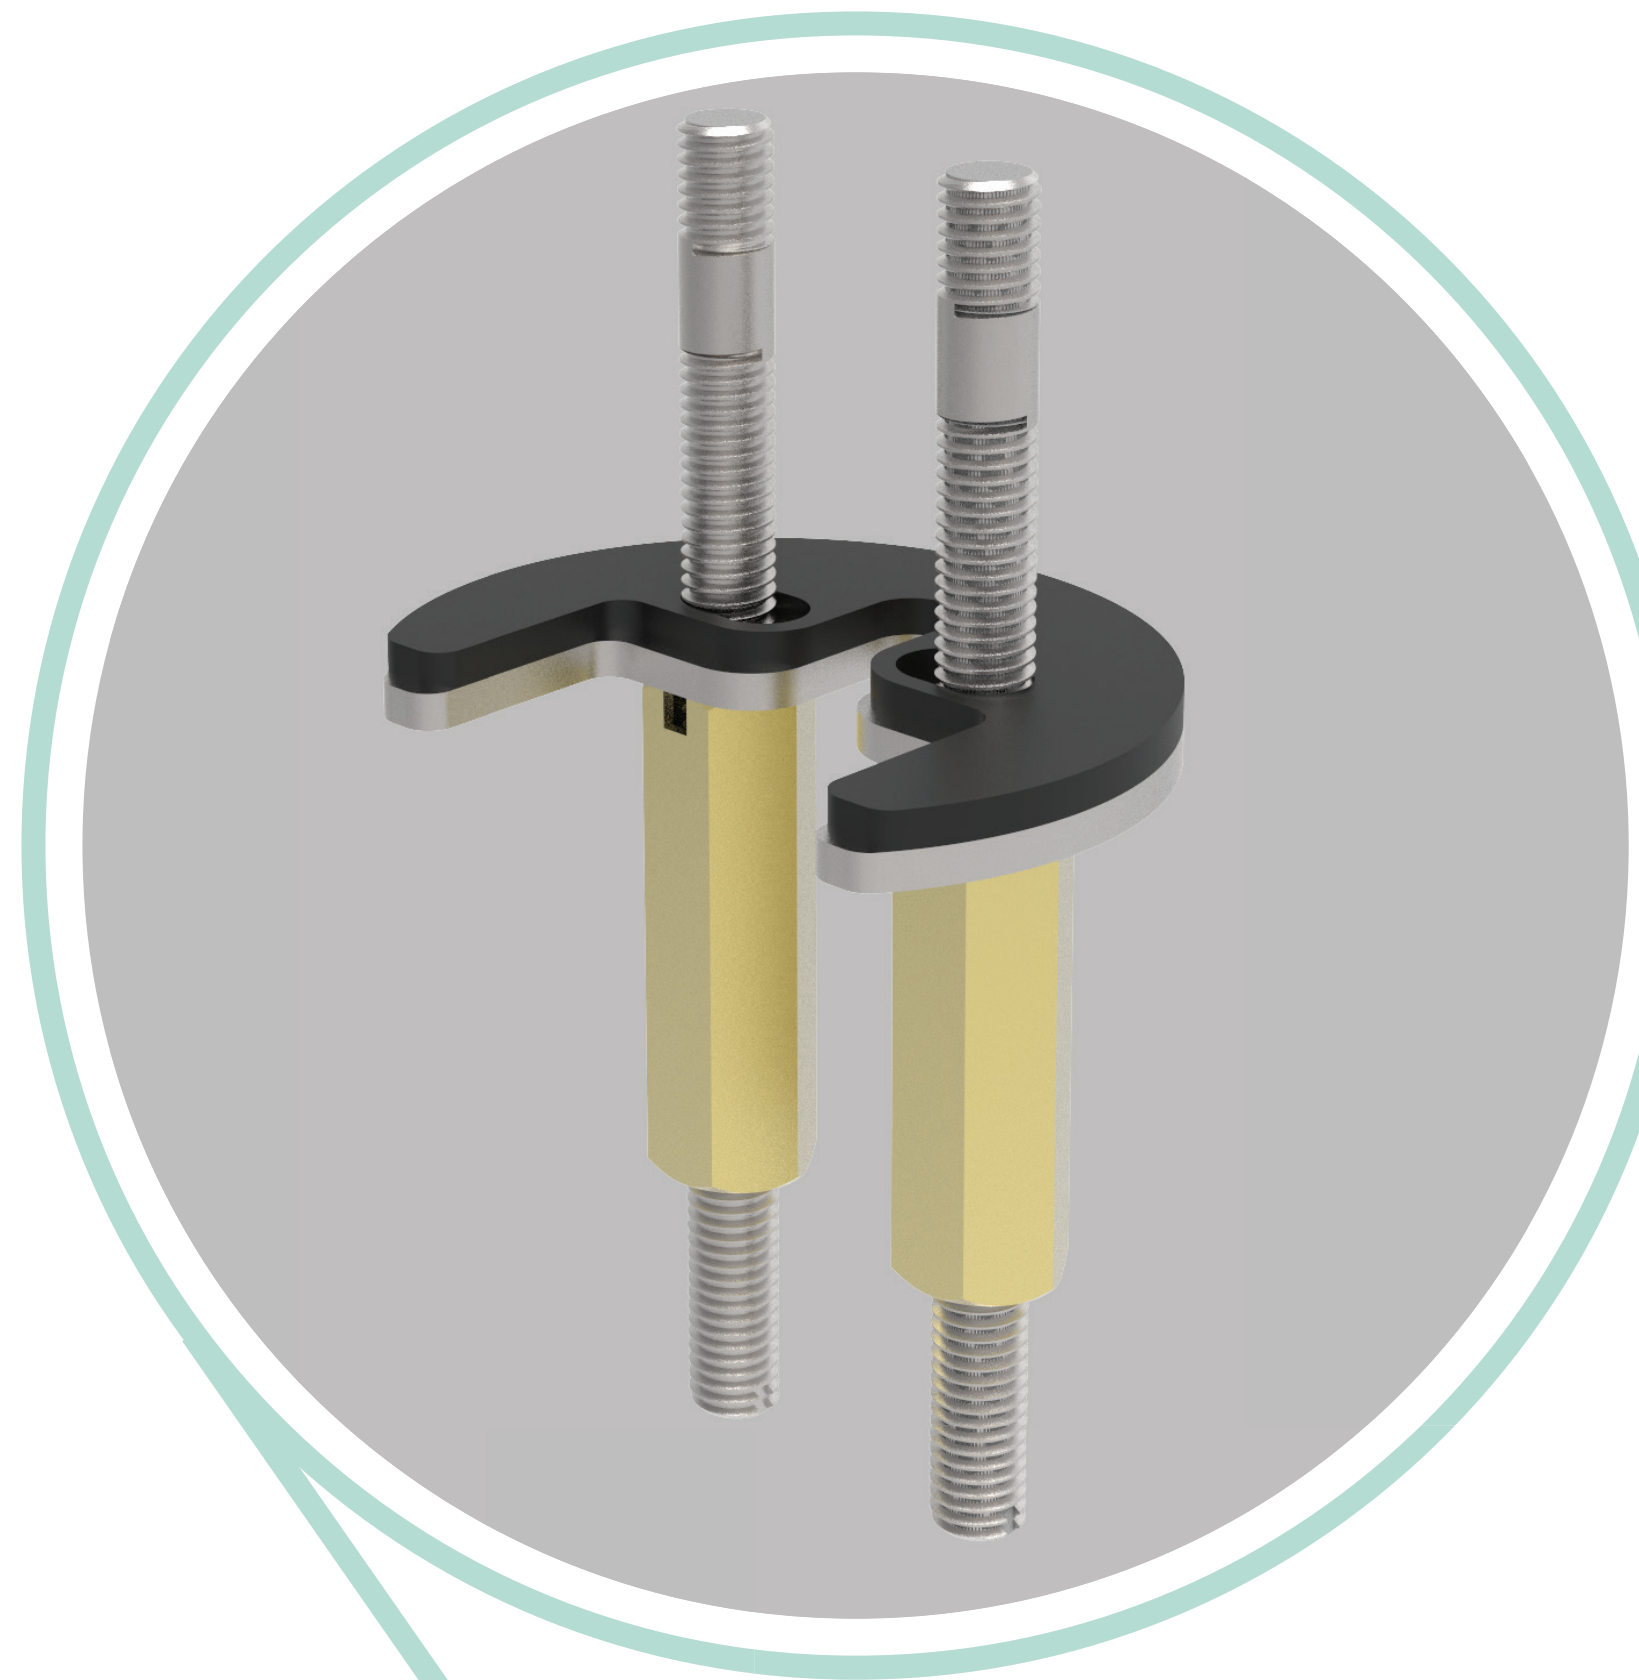

Easy installation —

Very sturdy installation using two threaded rods and a special tightening tool included in the box; easy to tighten, even with minimal space behind the lavatory.

BARiL

STYLE × FUNCTION

Softpex Supply Lines

Color coded, corrosion and kink resistant, our supply lines are equipped with swivel connection nuts to facilitate the connection to water inlets and avoid twisting.