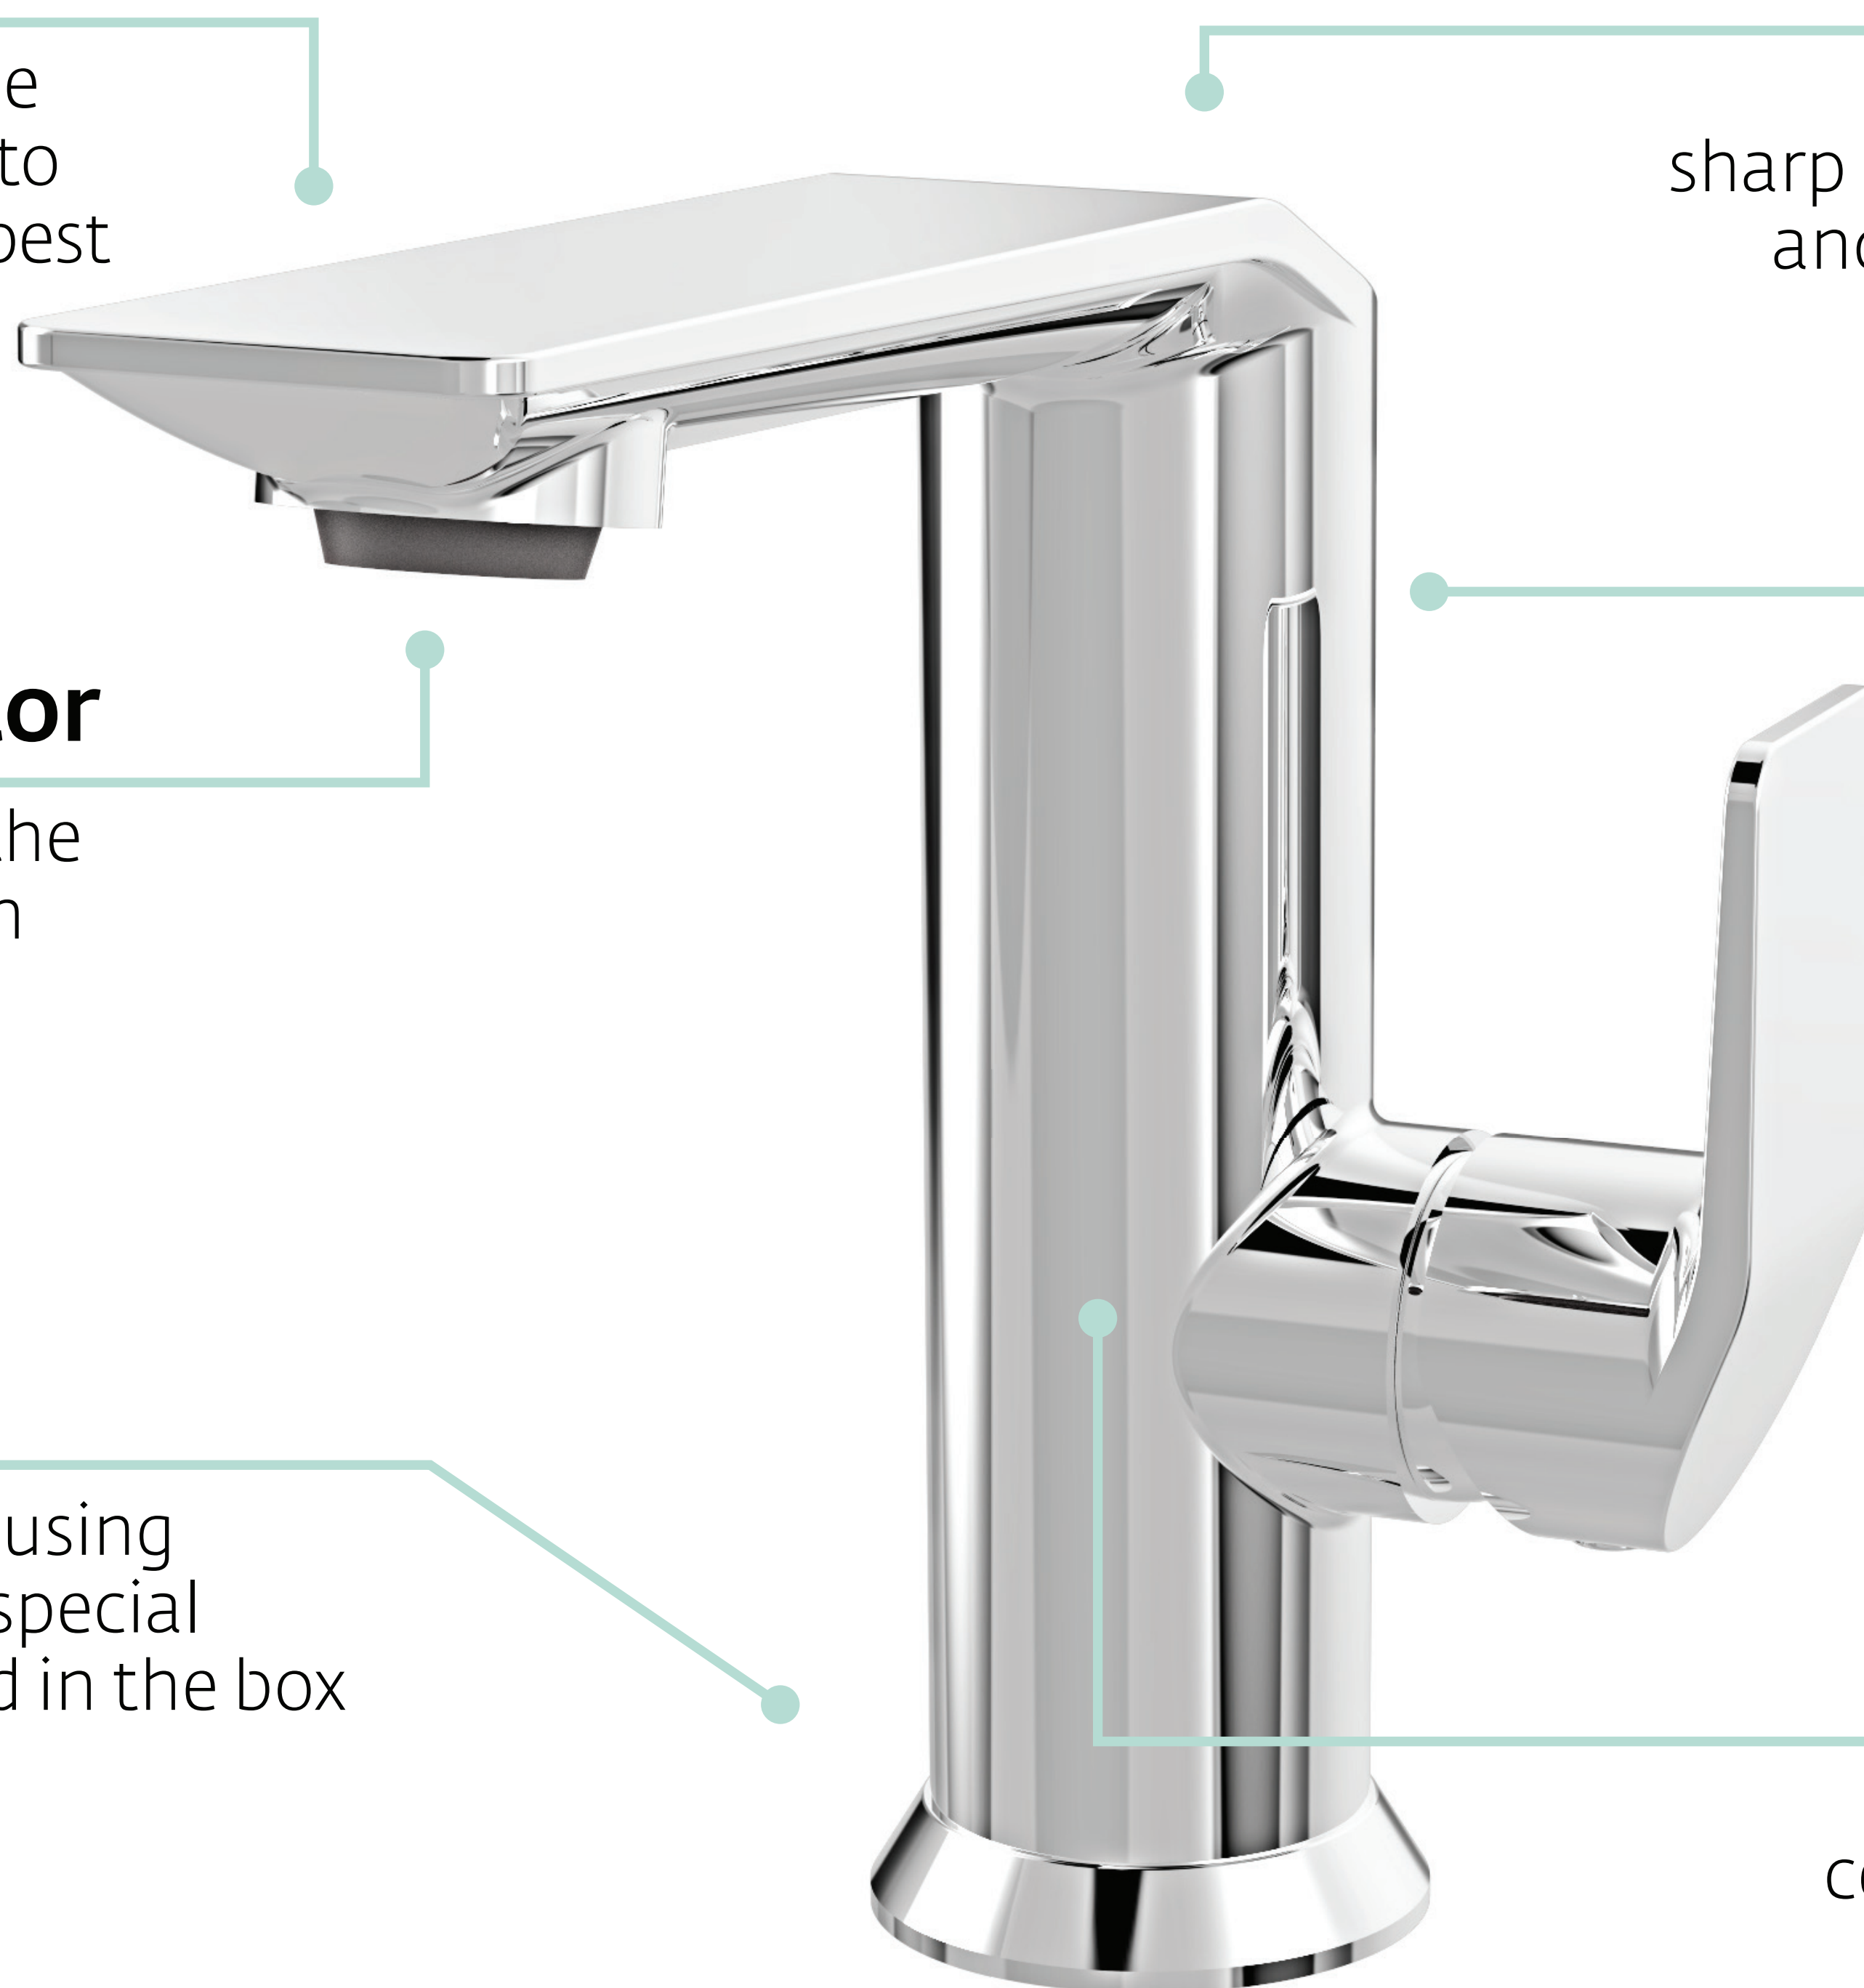

B46 PROFILE

B46-1030-00L-xx

Single hole lavatory faucet,
drain not included

BARiL

STYLE × FUNCTION

Flawless finish

Multiple finishes available to give a personal touch to your faucet. Made with best technologies available

Adjustable aerator

Allows adjustments in the water stream's direction by the touch of a finger

Easy installation

Very sturdy installation using 2 threaded rods with a special tightening tool included in the box

Refined design

Beautiful angle of the spout; sharp edges and lines allowing a subtle and contemporary design, however soft thanks to its round body

Streamlined look

BARiL uses push-button drains, therefore eliminating the need for an unsightly rod (drain to be ordered separately)

High quality material

BARiL faucets last longer because they are forged of solid brass thicker than average

European cartridge

Made with high performance ceramic, this cartridge is amongst the most durable on the market

Chrome (CC)

Venetian Bronze (TT)

Matte Black (KK)

Satin Brass (LL)

Brushed Nickel (NN)

Satin Copper (VV)

Polished Nickel (YY)

Gold (GG)

LIMITED
LIFETIME
WARRANTY

BARiL equals quality

1.5
GPM FLOW RATE

Uses 30% less water

Ecological options available

Durable ceramic cartridge

Ensures the perfect stream