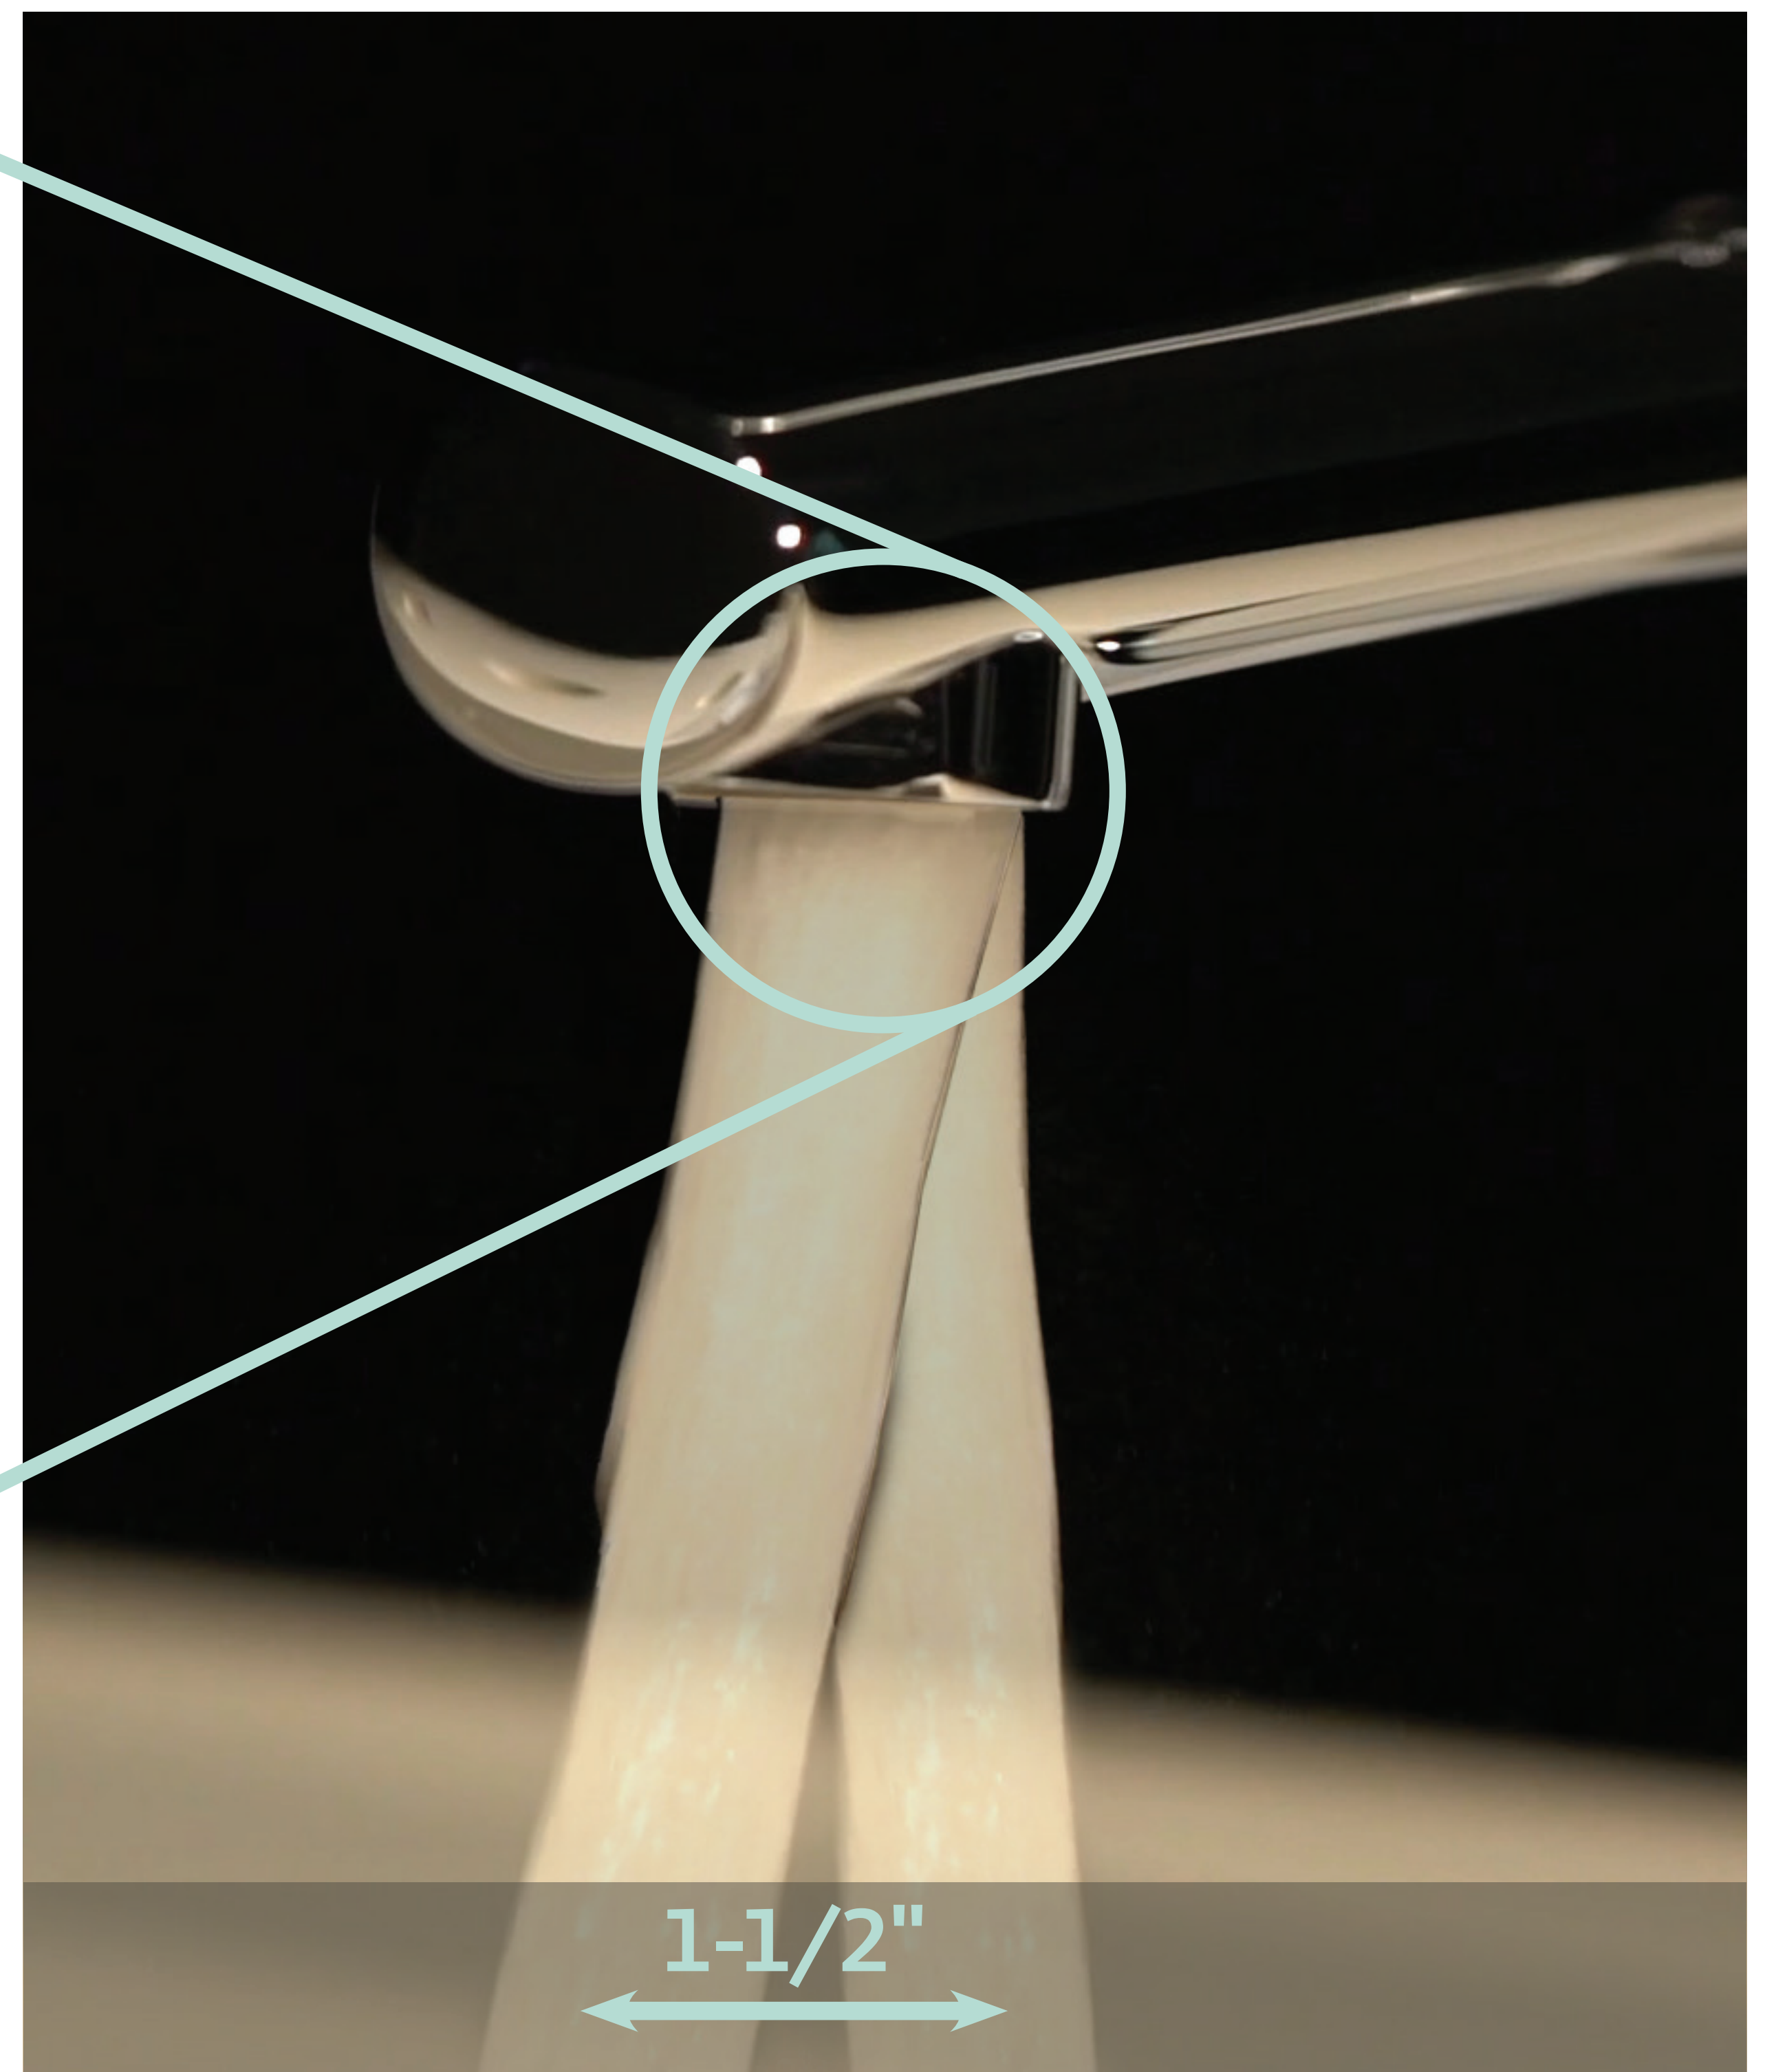

Adjustable Aerator

Our German-made swivel aerator lets you direct the flow where you want it. No more splashing!

BARiL

STYLE × FUNCTION

Ecological Options

BARiL is supporting the environment by offering options to reduce the water flow thereby economising your water usage

B14-1010-1PL-xx	B14-1010-1PL-xx-120
1.5 gpm - 60 psi 5,7 l/min - 60 psi	1.2 gpm - 60 psi 4,5 l/min - 60 psi