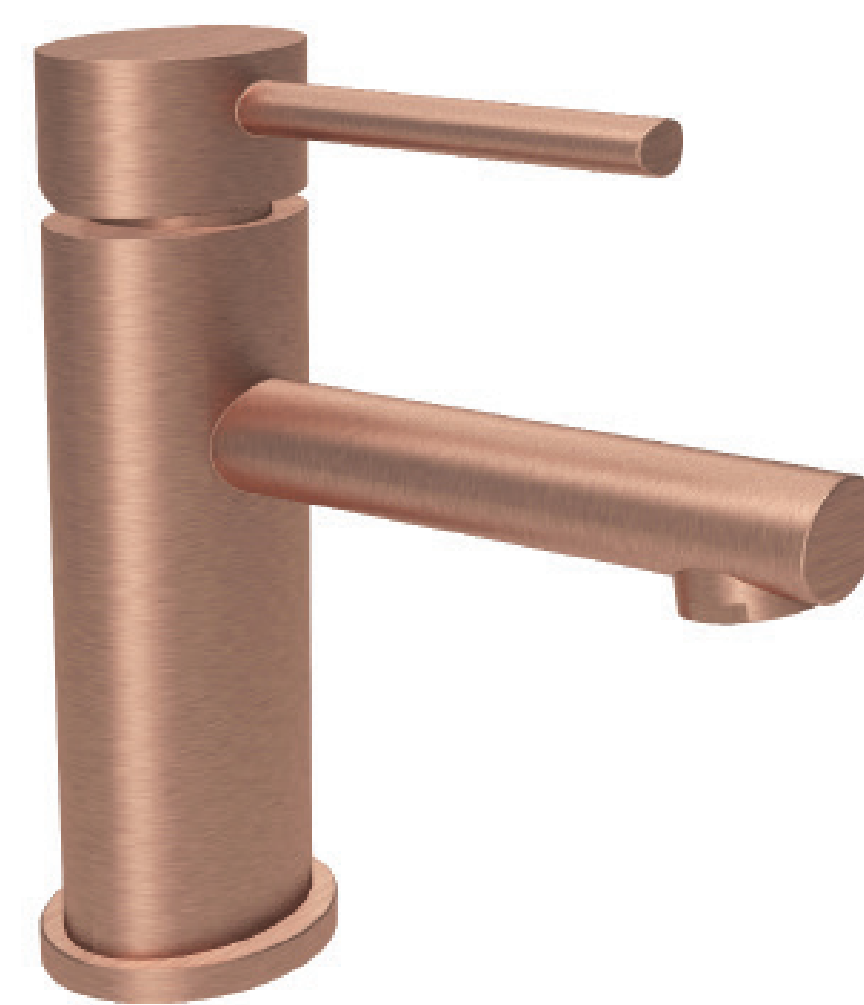

B14 OVAL —

BARiL

STYLE × FUNCTION

The OVAL Collection will charm you with its subtle and elegant oval shapes. This delicate, chic faucet is a classic among other round-based faucets, but with an original and feminine oval touch. The delicacy and soft touch of the handle stick makes it very pleasant to use.

B14 OVAL

B14-1010-1PL-xx

Single hole lavatory faucet,
drain included

BARiL

STYLE × FUNCTION

Flawless finish

Multiple finishes available to give a personal touch to your faucet. Made with best technologies available

Refined design

The elegant assembly of delicate oval shapes make this faucet a classic with a touch of originality

European cartridge

Made with high performance ceramic, this cartridge is amongst the most durable on the market

**Satin
Copper (VV)**

Gold (GG)

Adjustable Aerator

Our German-made swivel aerator lets you direct the flow where you want it. No more splashing!

BARiL

STYLE × FUNCTION

Ecological Options

BARiL is supporting the environment by offering options to reduce the water flow thereby economising your water usage