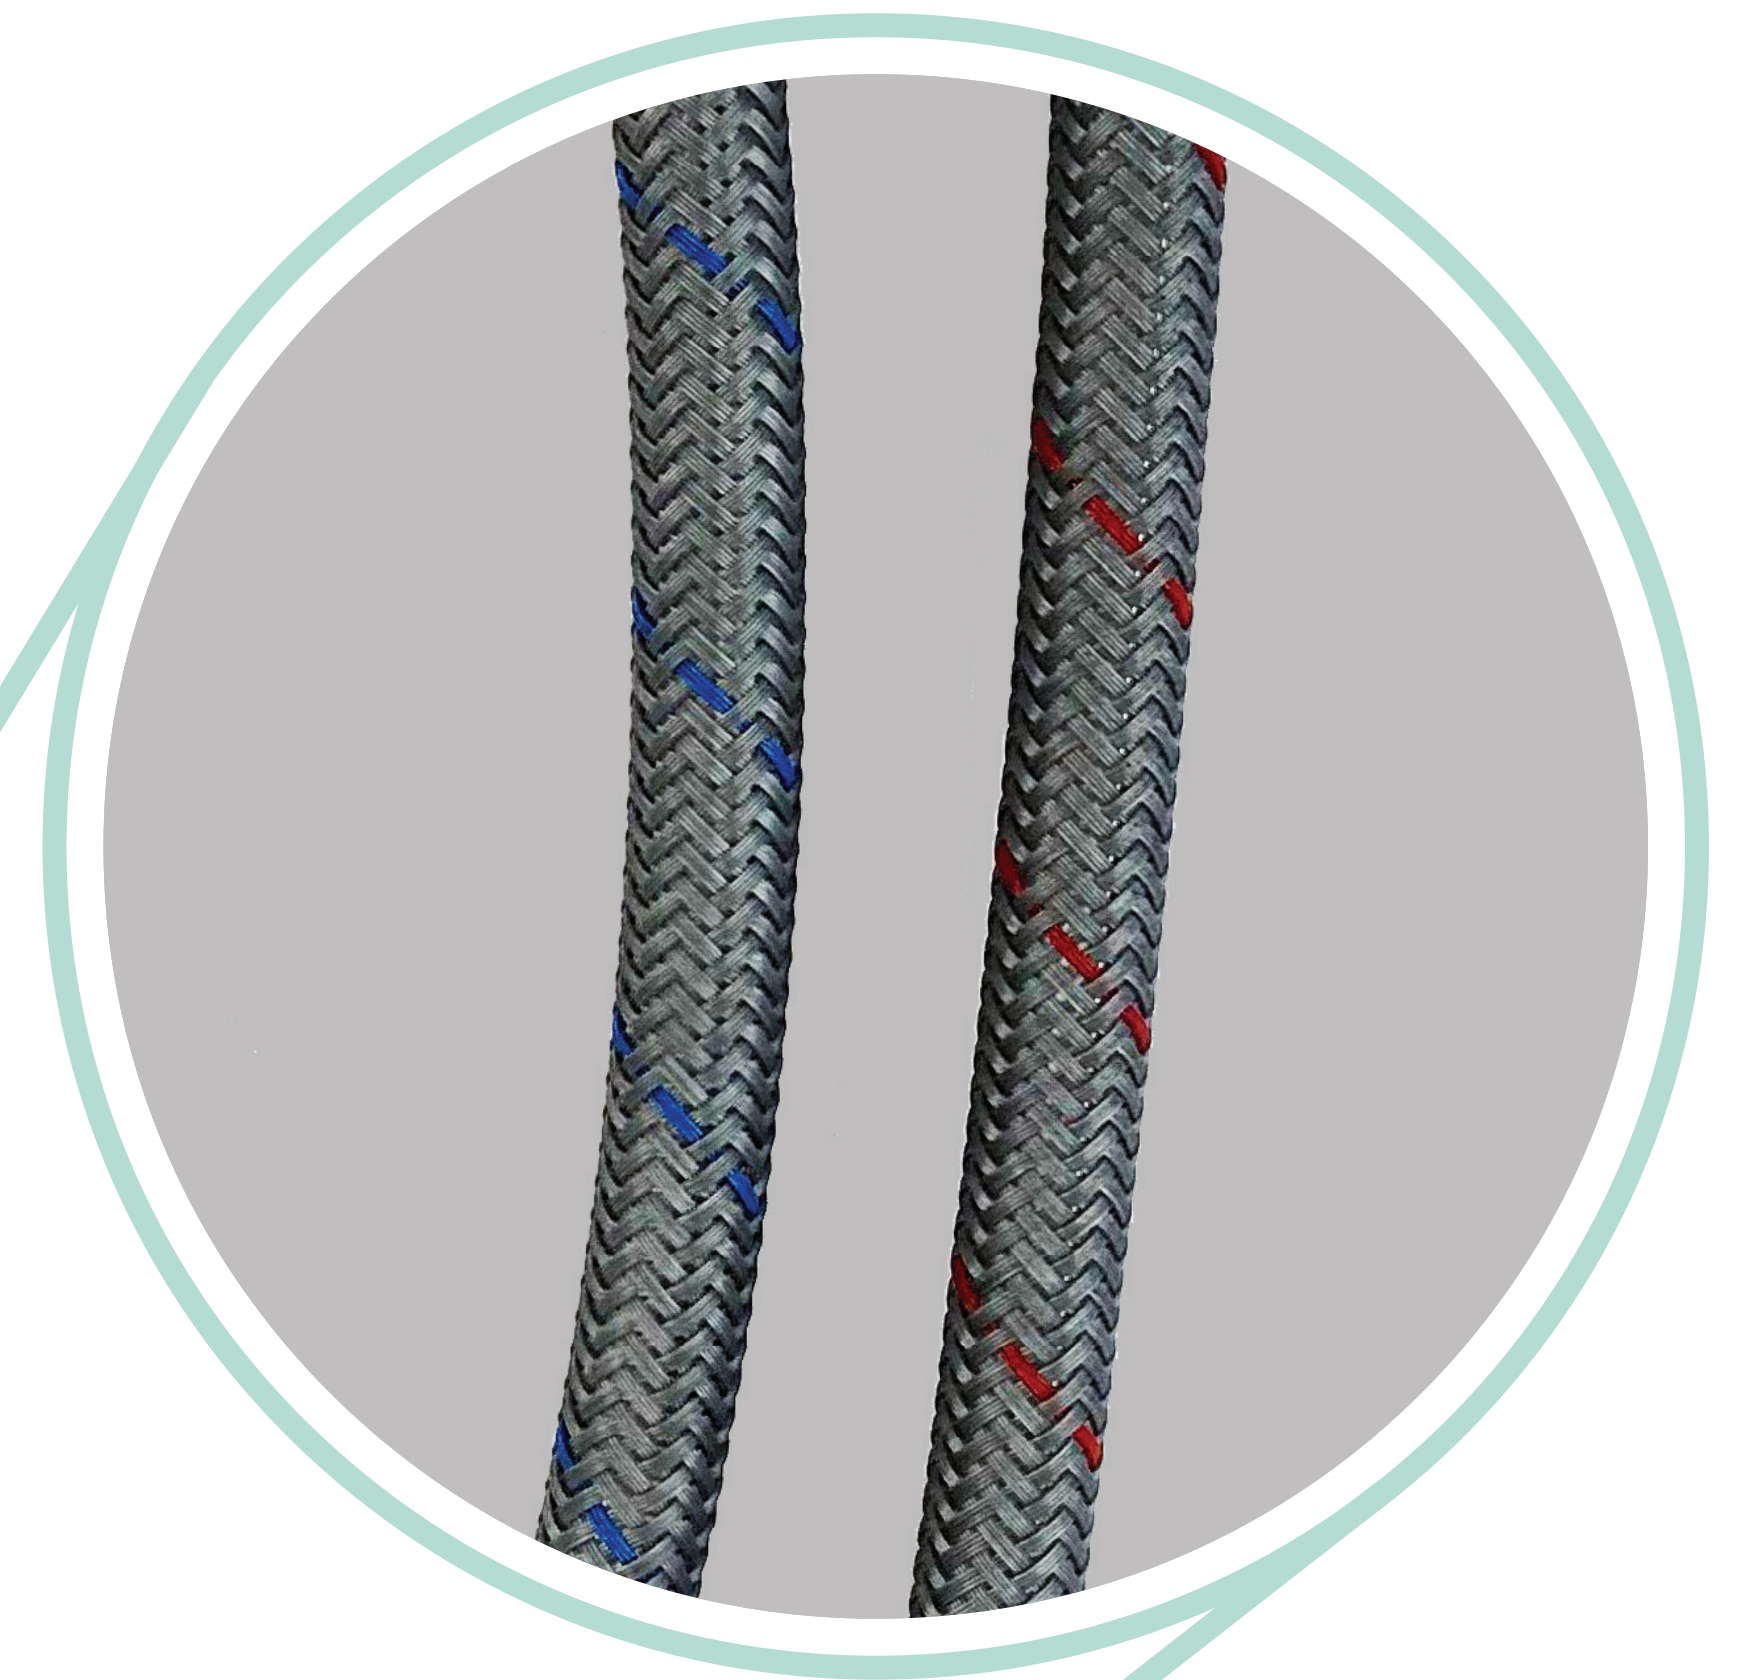

Easy installation —

Very sturdy installation using two threaded rods and a special tightening tool included in the box; easy to tighten, even with minimal space behind the lavatory.

BARiL

STYLE × FUNCTION

Softpex Supply Lines

Color coded, corrosion and kink resistant, our supply lines are equipped with swivel connection nuts to facilitate the connection to water inlets and avoid twisting.