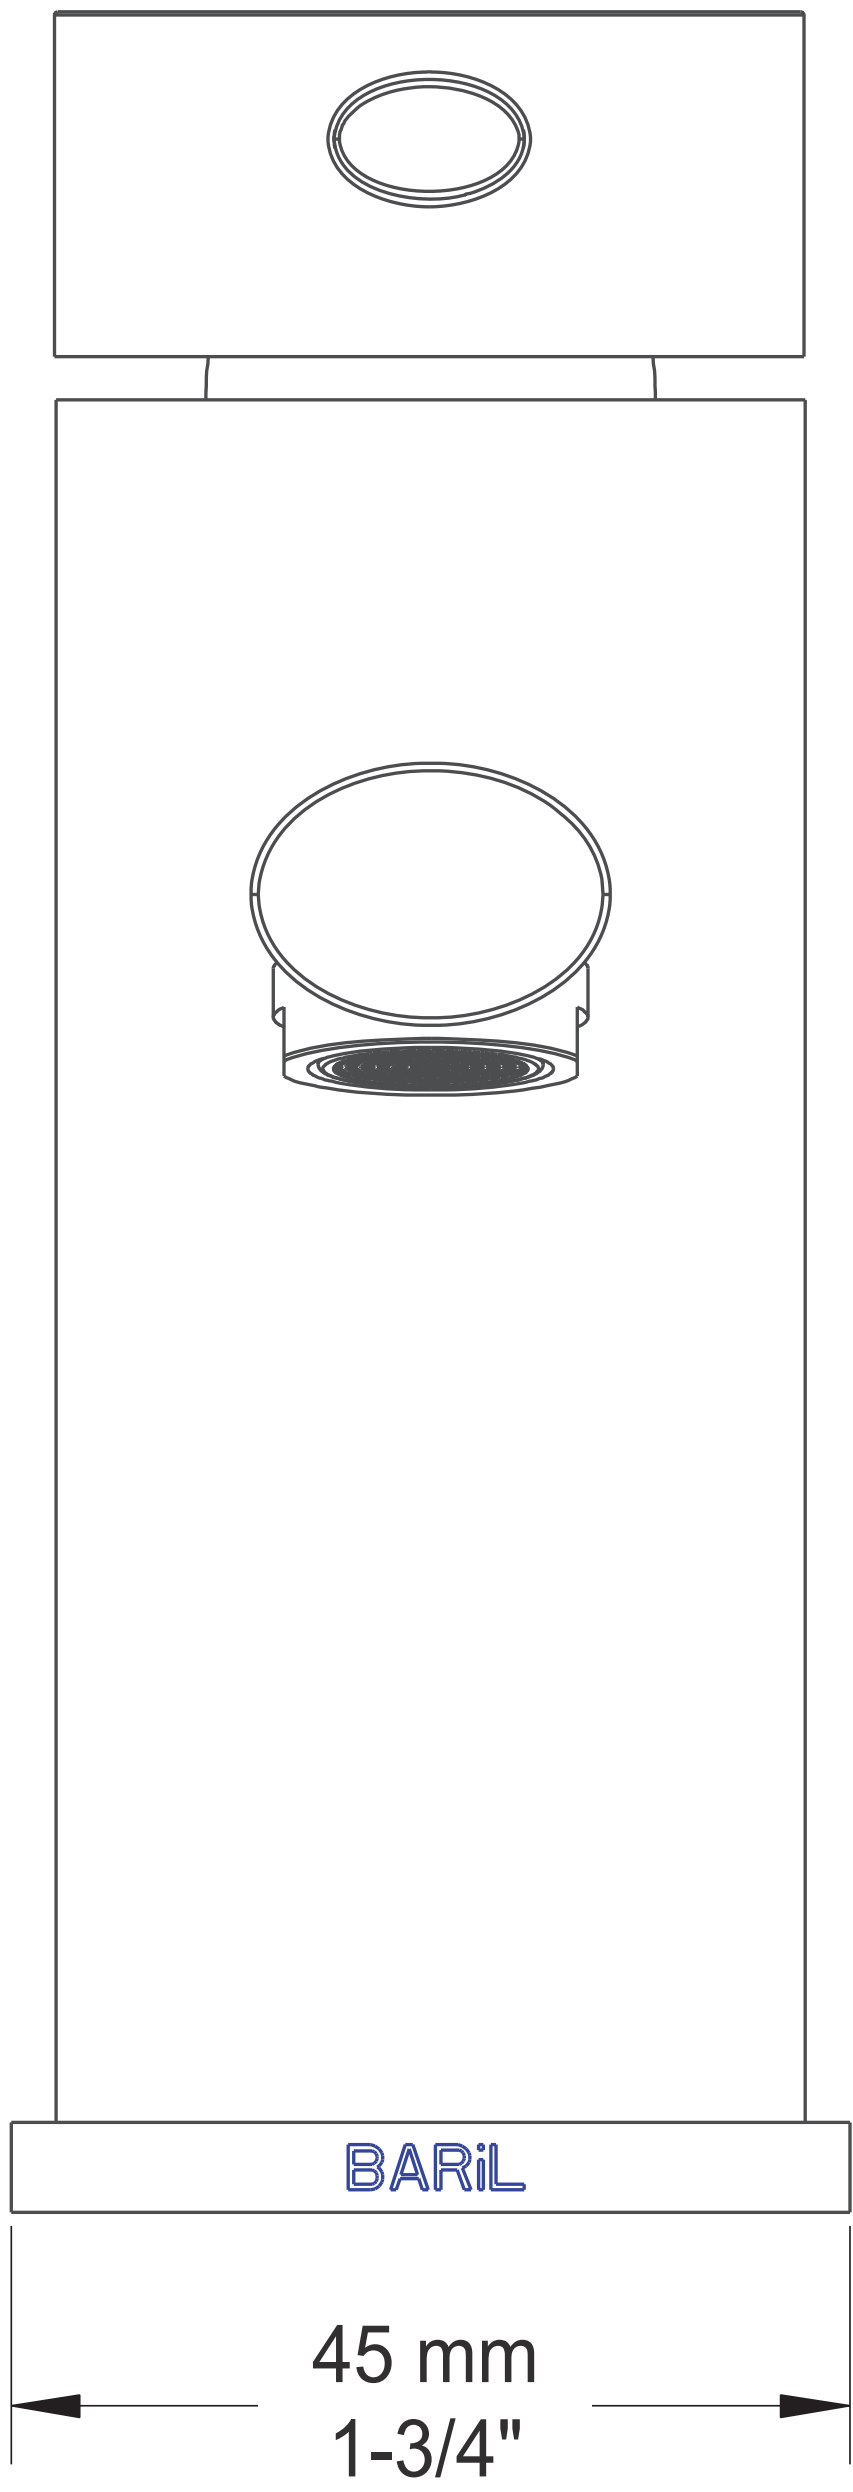

BARiL

STYLE × FUNCTION

Dimensions:

Model: B14-1010-1PL-xx

Faucet height: 5-3/4"

Aerator clearance: 3"

Spout reach: 4"

Push-Button Drain