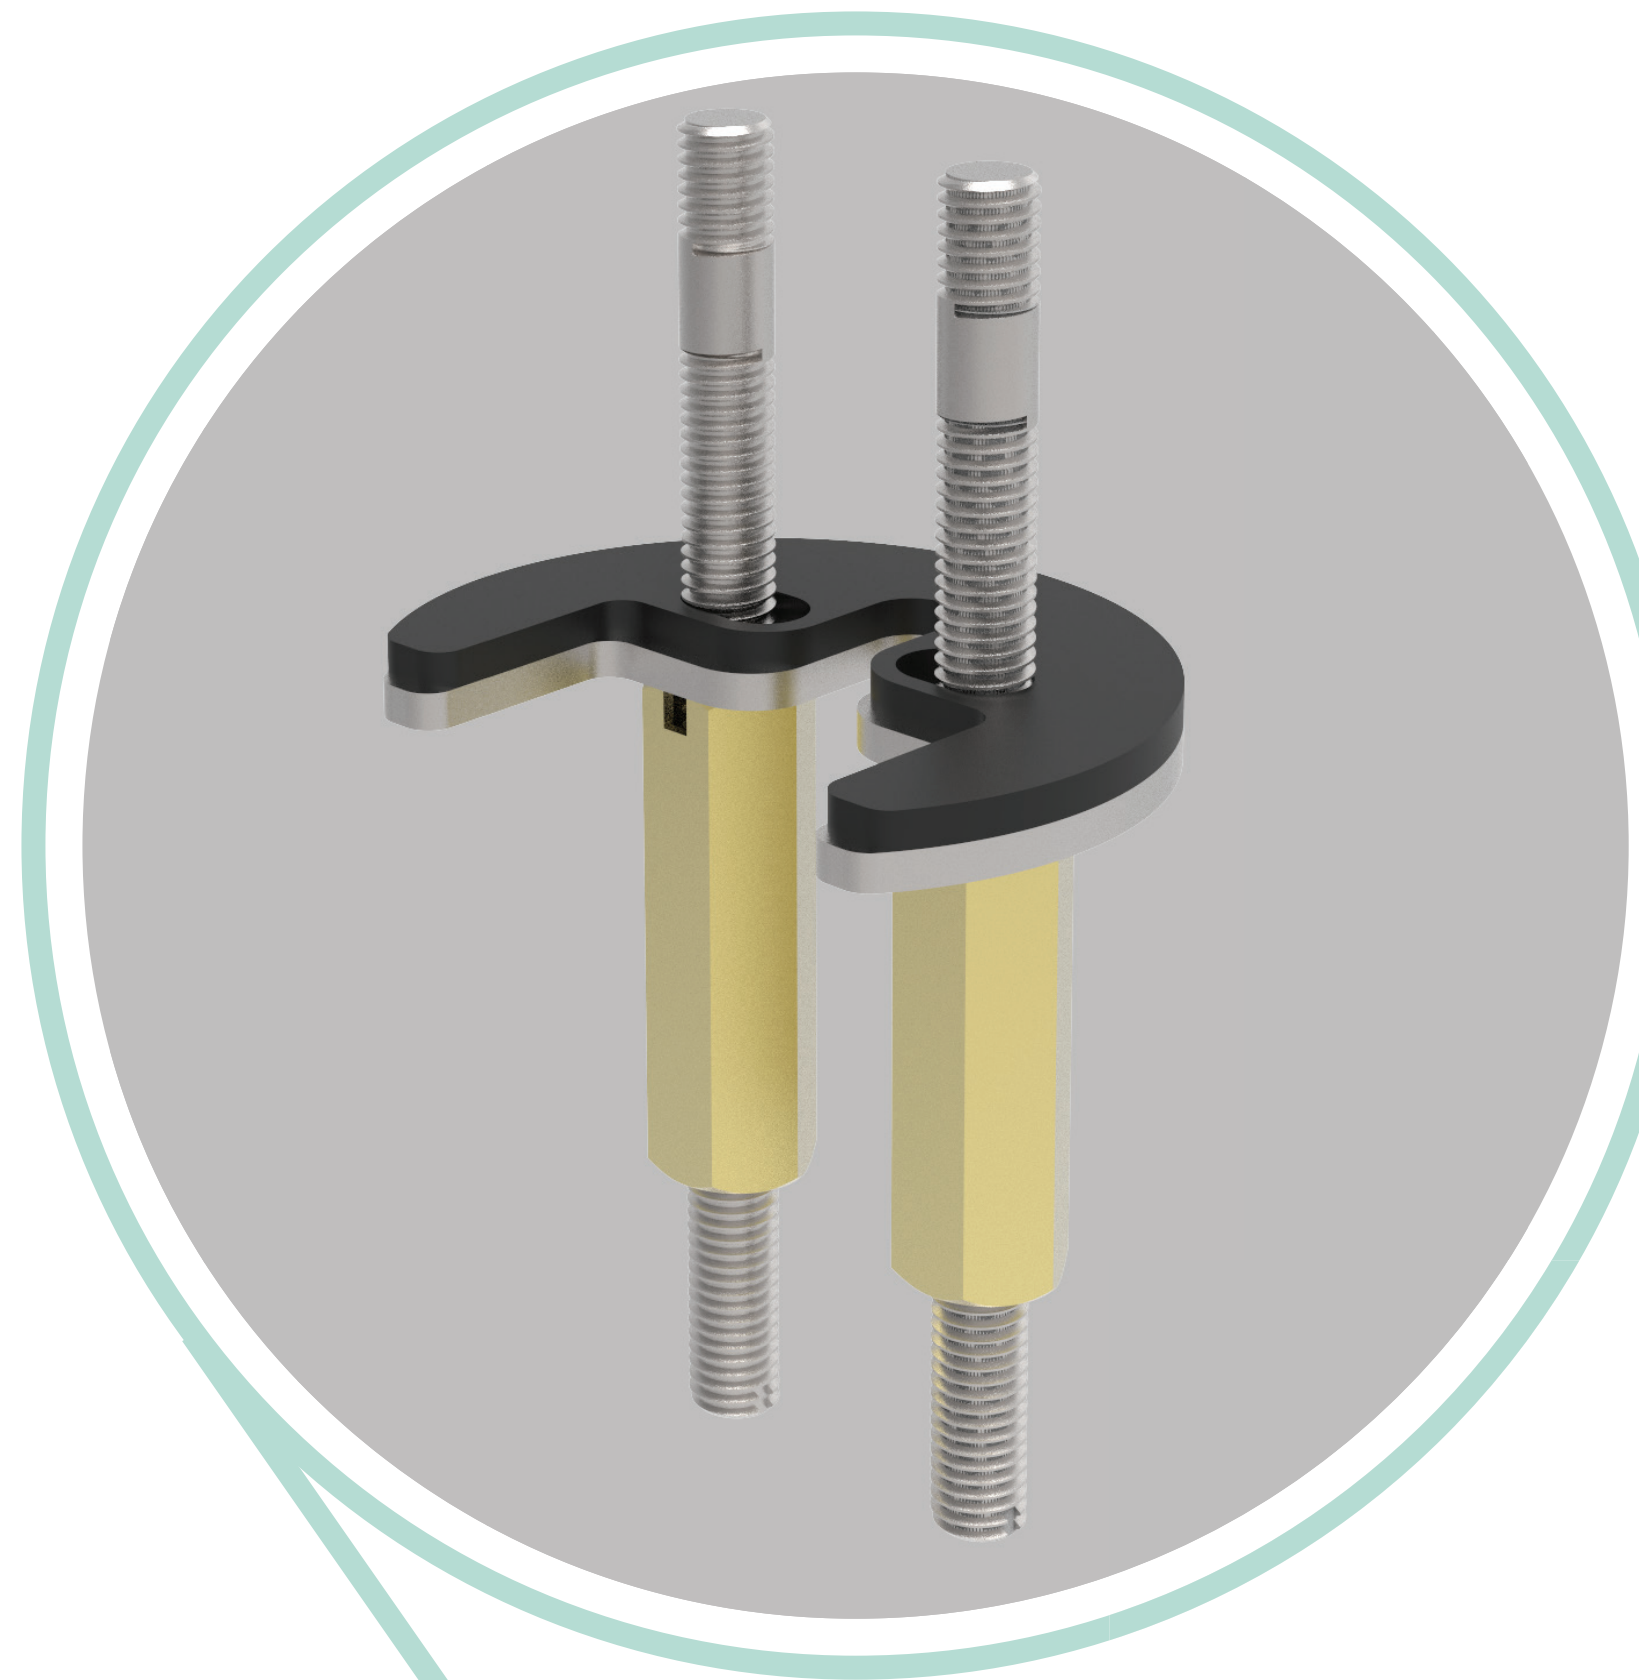

BARiL

STYLE × FUNCTION

With its large cap, the BARiL push-button drain looks more elegant than regular drains. It is also quicker and easier to install since there are no unsightly rods to adjust.

Impeccable design

Robust tightening nut

Very sturdy installation thanks to a long and easy to tighten brass nut.

Specifications:

Model: REN-8422-02-xx

Diameter of the cap: 2-5/8"

Drain hole size: 1-3/4"

Rubber gaskets: Included

Adaptable length

The length between the metal ring and the end of the threaded pipe is 3-1/8" (80 mm), making it a fit for every sinks.

High quality material

BARiL drains last longer because they are made of solid brass thicker than average.

Easy installation —

Very sturdy installation using two threaded rods and a special tightening tool included in the box; easy to tighten, even with minimal space behind the lavatory.

BARiL

STYLE × FUNCTION