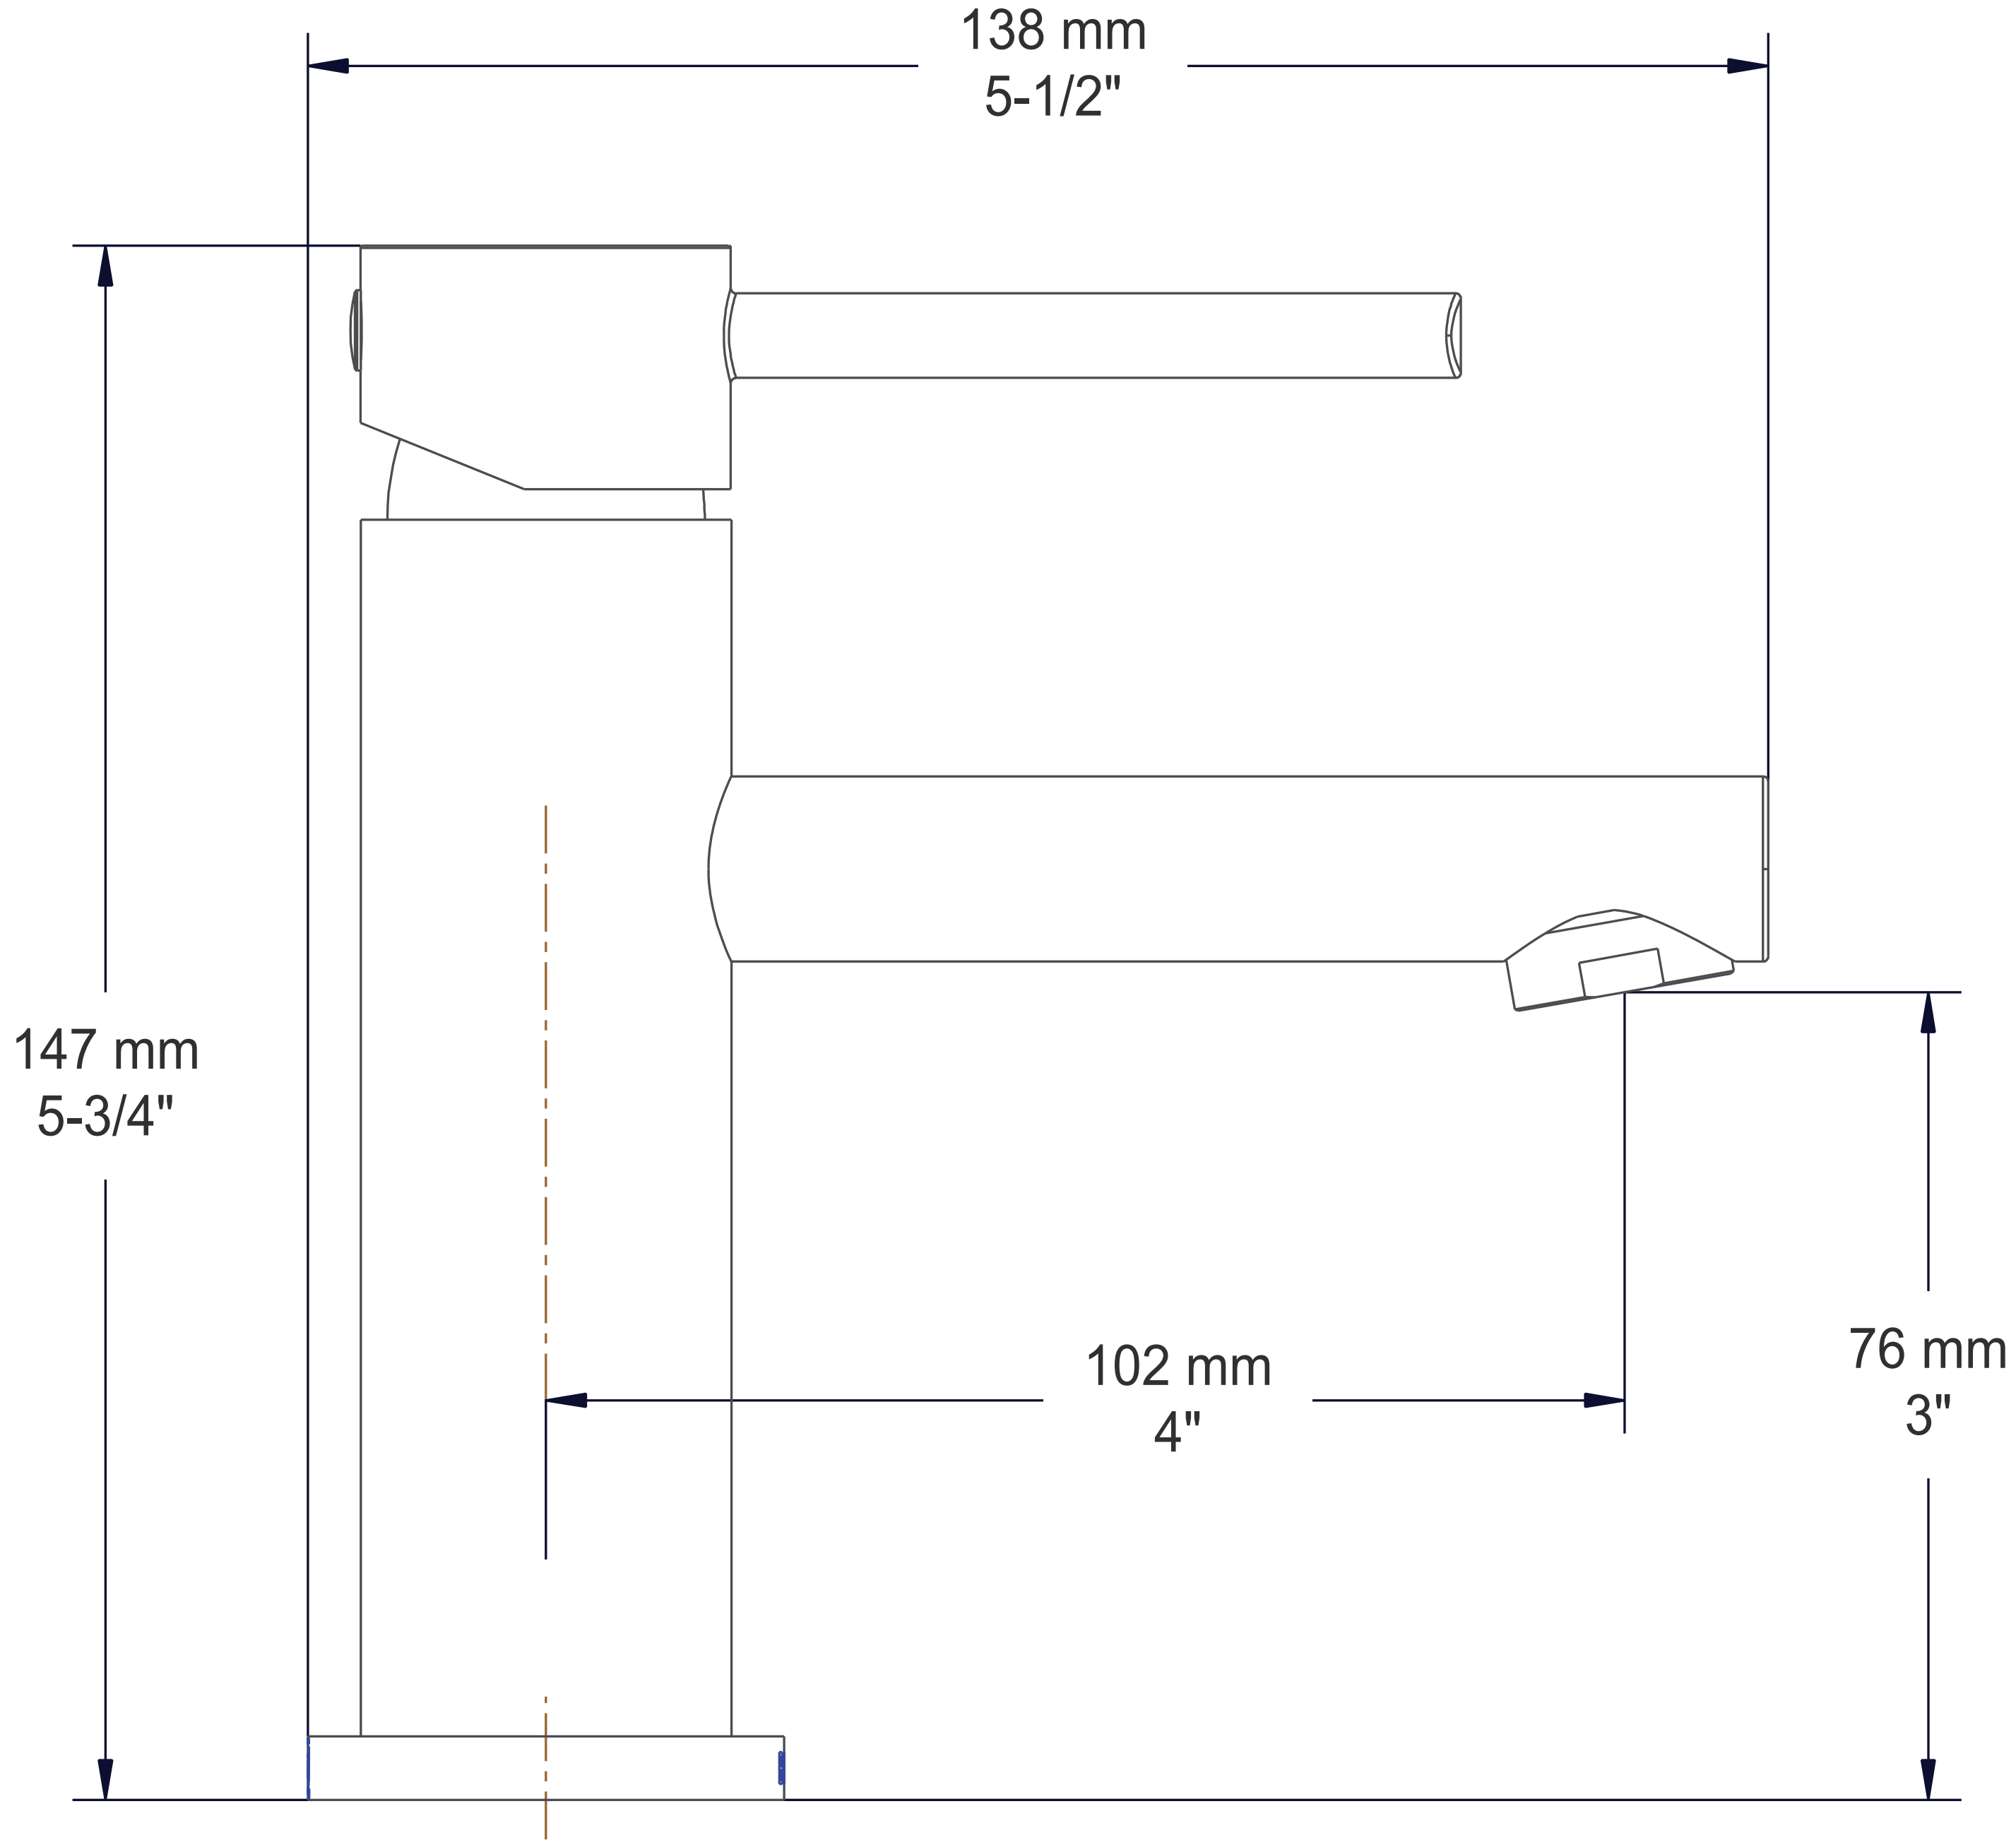

BARiL

STYLE × FUNCTION

Dimensions:

Model: B14-1010-1PL-xx

Faucet height: 5-3/4"

Aerator clearance: 3"

Spout reach: 4"

Push-Button Drain

Adaptable length

The length between the metal ring and the end of the threaded pipe is 3-1/8" (80 mm), making it a fit for every sinks.

High quality material

BARiL drains last longer because they are made of solid brass thicker than average.