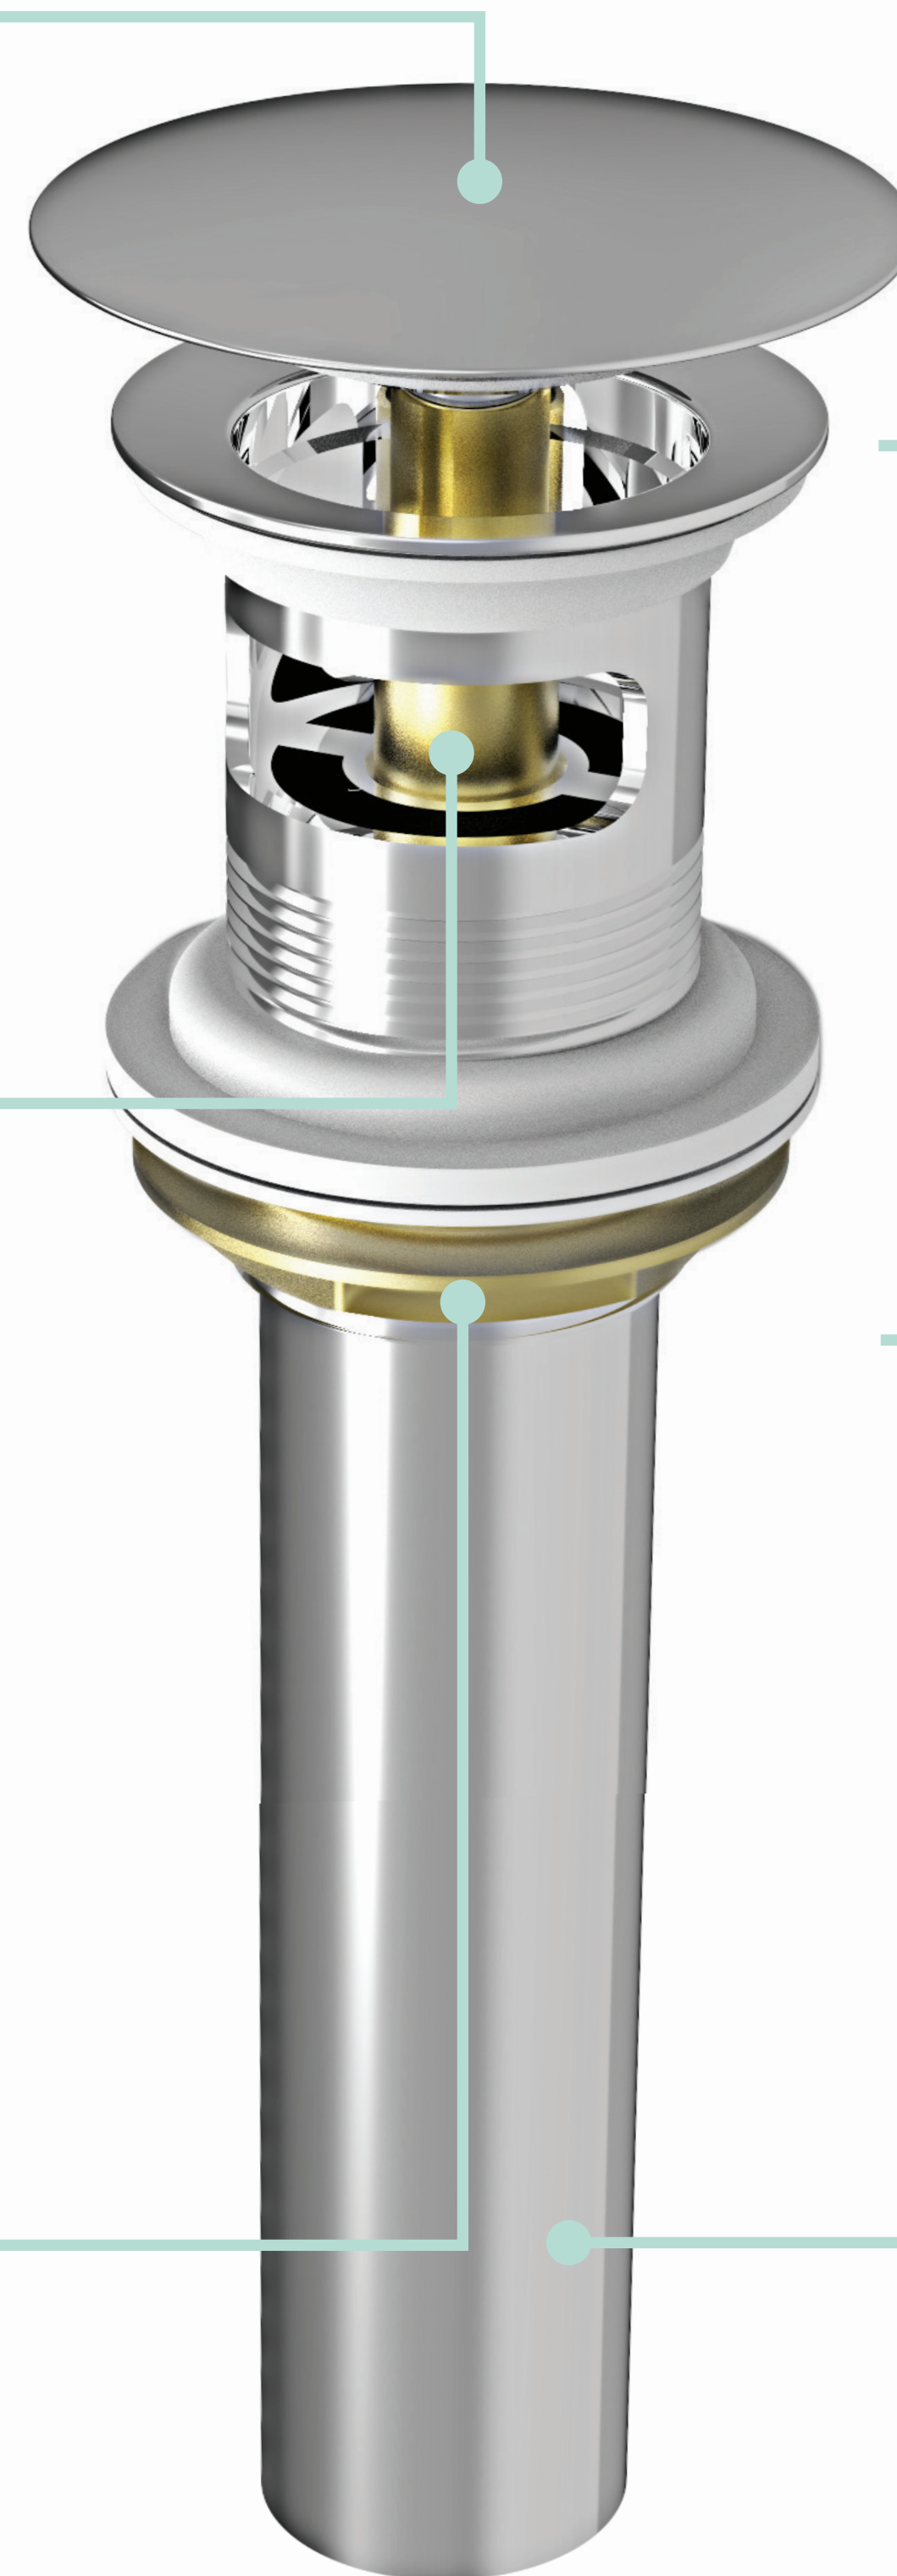

Refined design

The elegant assembly of delicate oval shapes make this faucet a classic with a touch of originality

European cartridge

Made with high performance ceramic, this cartridge is amongst the most durable on the market

The large cap covers the whole drain, giving it a high-end look.

Overflow

The included drain is one with overflow (po plug). For a drain without overflow (co plug), order B14-1010-01L-xx and REN-8403-02-xx or REN-8423-02-xx separately.

Robust tightening nut

Very sturdy installation thanks to a long and easy to tighten brass nut.

Specifications:

Model: REN-8422-02-xx

Diameter of the cap: 2-5/8"

Drain hole size: 1-3/4"

Rubber gaskets: Included

Adaptable length

The length between the metal ring and the end of the threaded pipe is 3-1/8" (80 mm), making it a fit for every sinks.

High quality material

BARiL drains last longer because they are made of solid brass thicker than average.