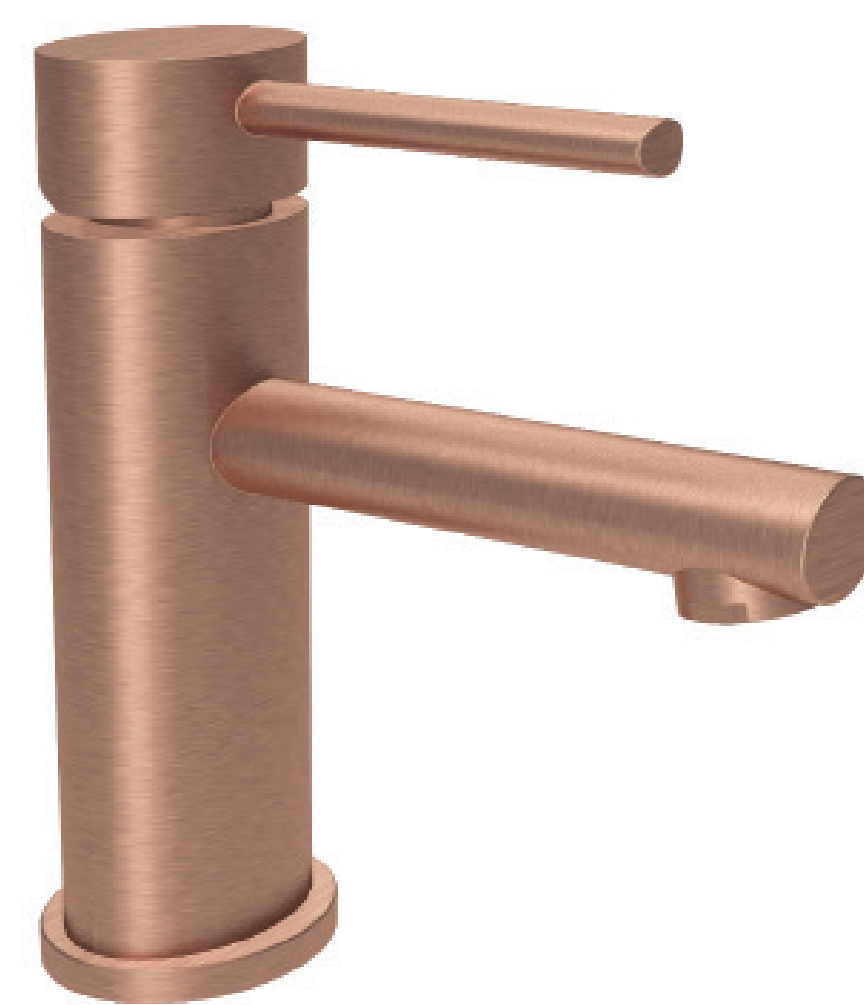

**Satin
Copper (VV)**