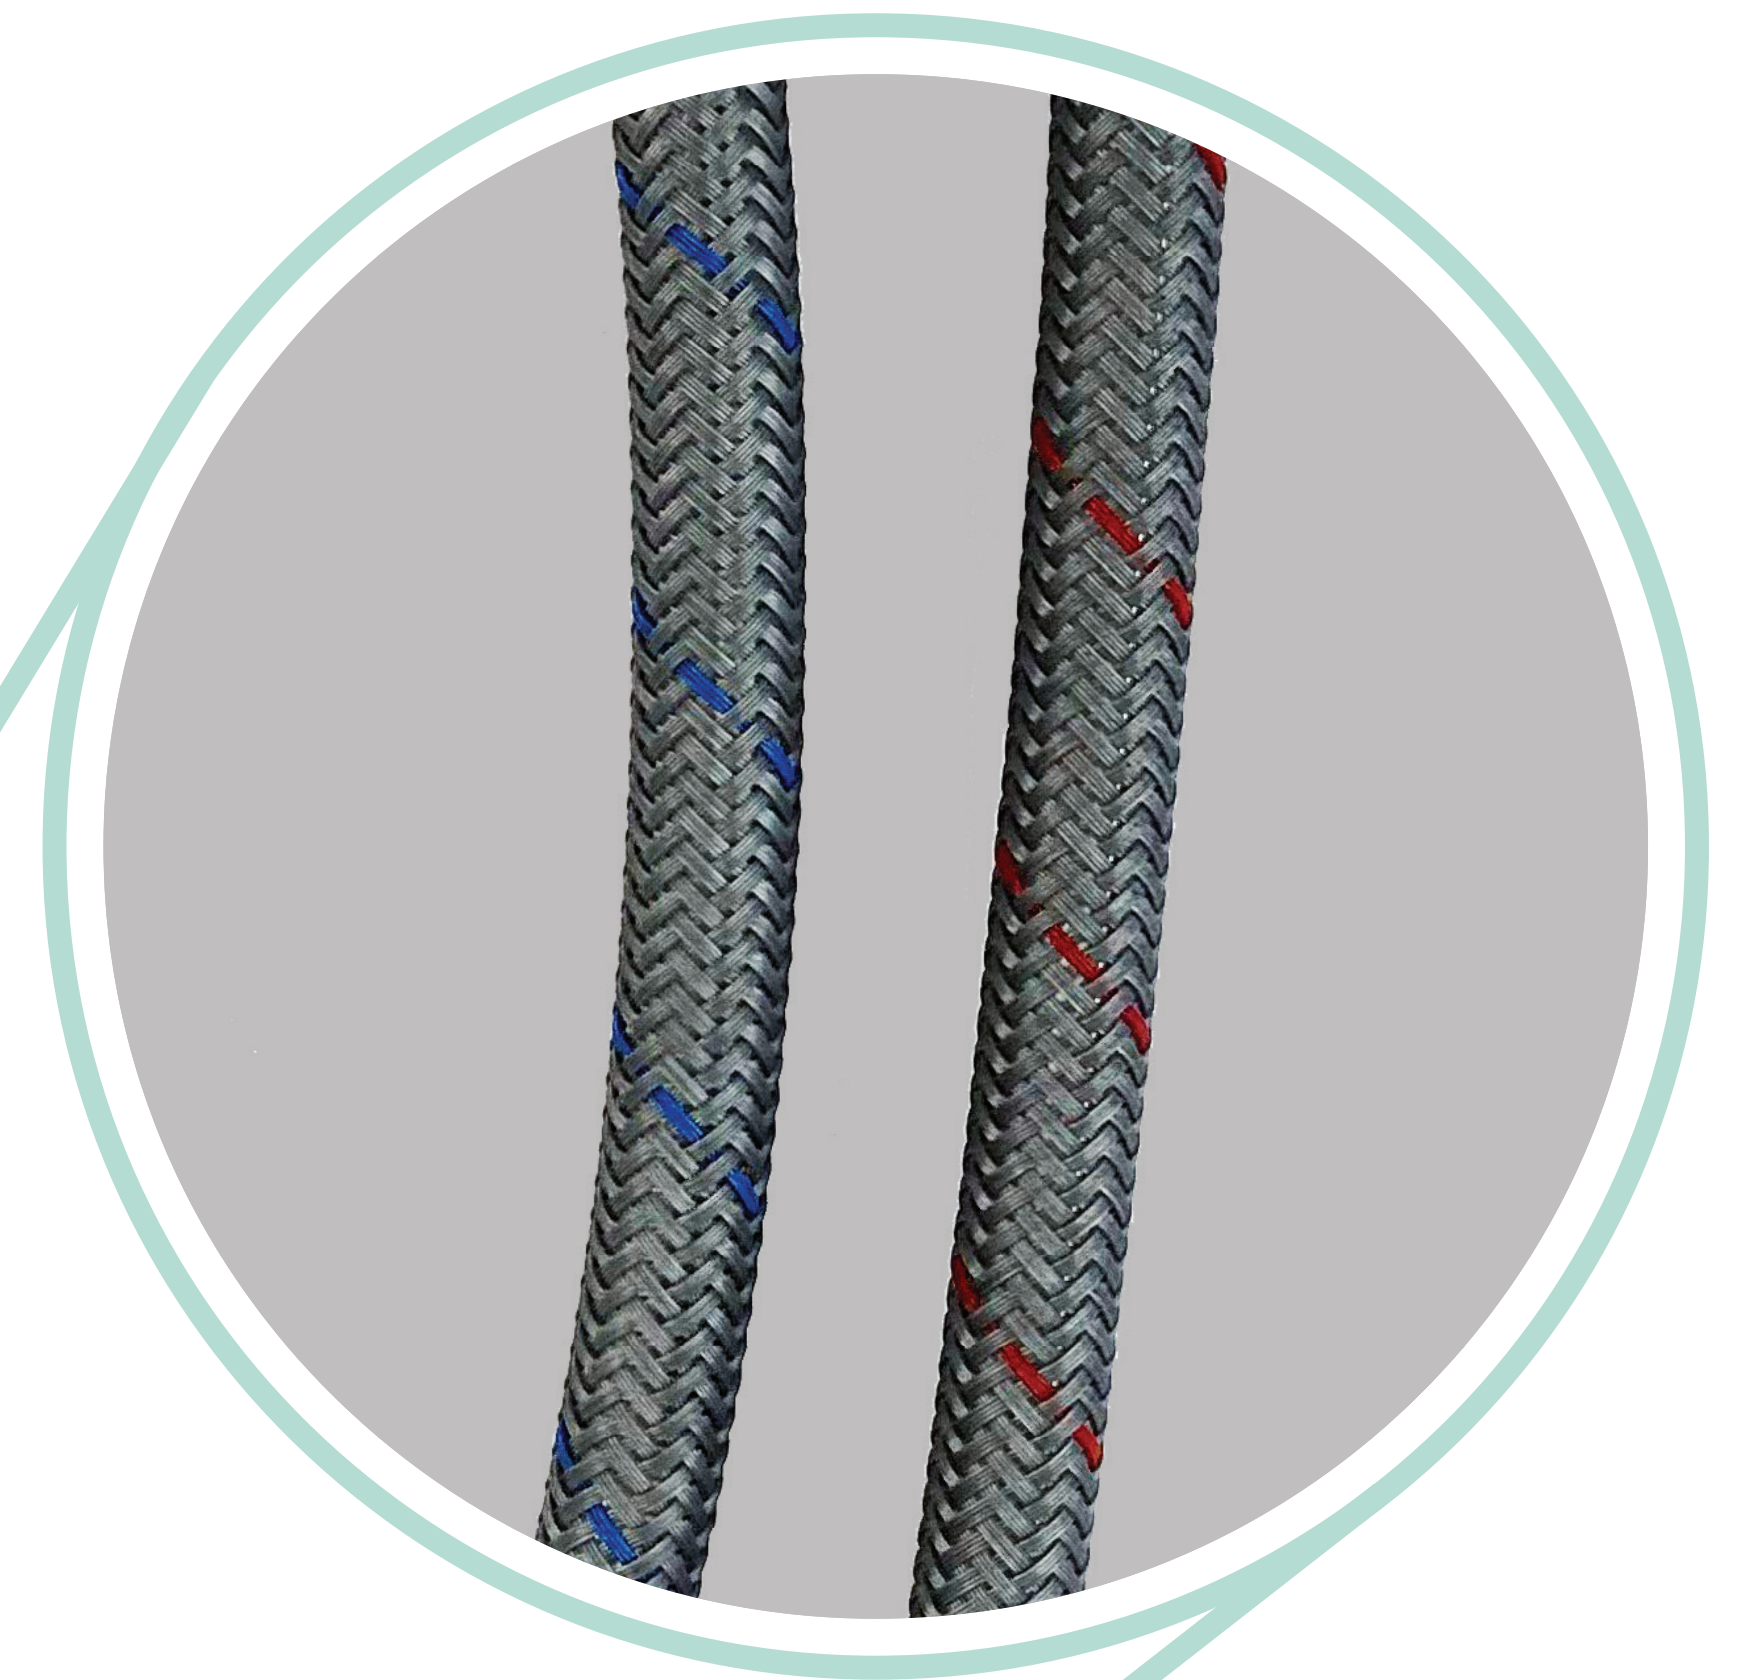

BARiL

STYLE × FUNCTION

Dimensions:

Model: B14-1010-01L-xx

Faucet height: 5-3/4"

Aerator clearance: 3"

Spout reach: 4"

Easy installation —

Very sturdy installation using two threaded rods and a special tightening tool included in the box; easy to tighten, even with minimal space behind the lavatory.

BARiL

STYLE × FUNCTION

Softpex Supply Lines