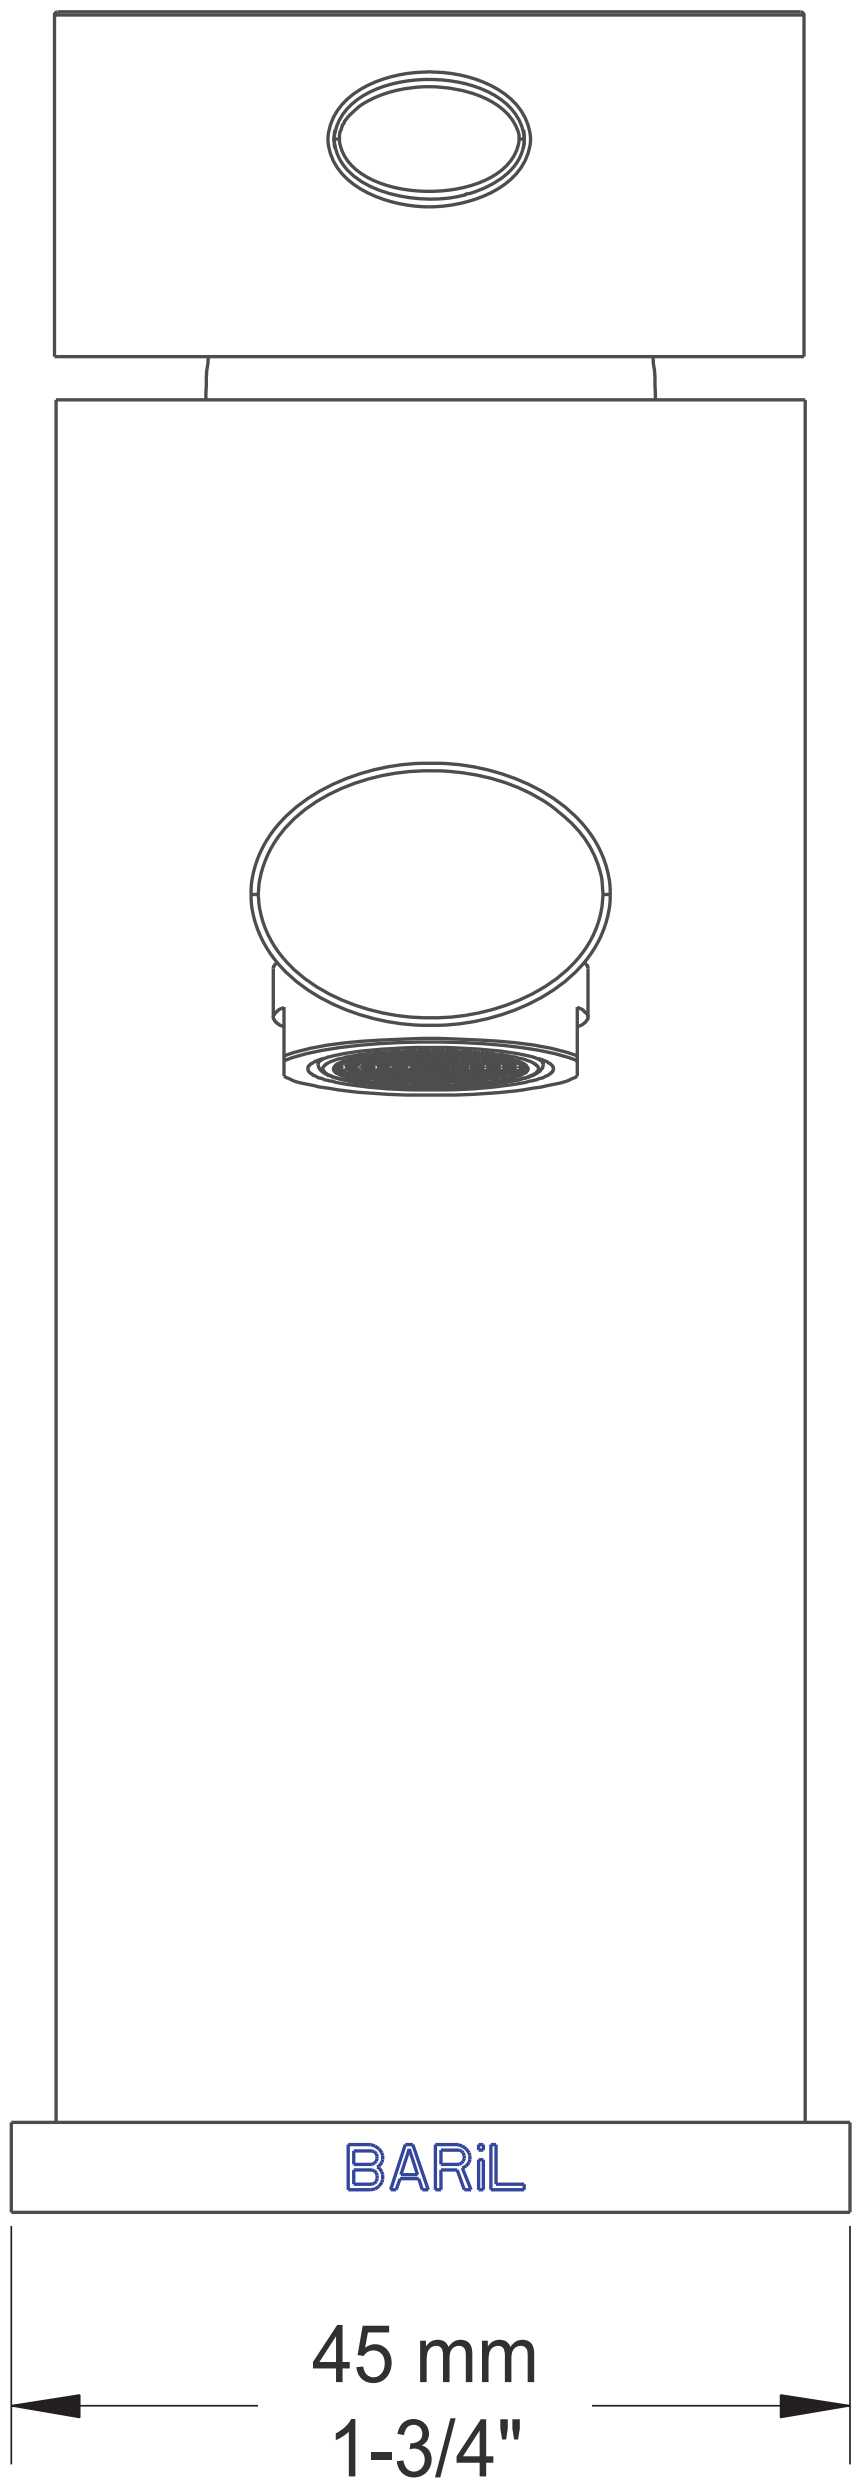

B14 OVAL

B14-1010-01L-xx

Single hole lavatory faucet,
drain not included

BARiL

STYLE × FUNCTION

Flawless finish

Multiple finishes available to give a personal touch to your faucet. Made with best technologies available

BARiL

STYLE × FUNCTION

Dimensions:

Model: B14-1010-01L-xx

Faucet height: 5-3/4"

Aerator clearance: 3"

Spout reach: 4"

Easy installation —