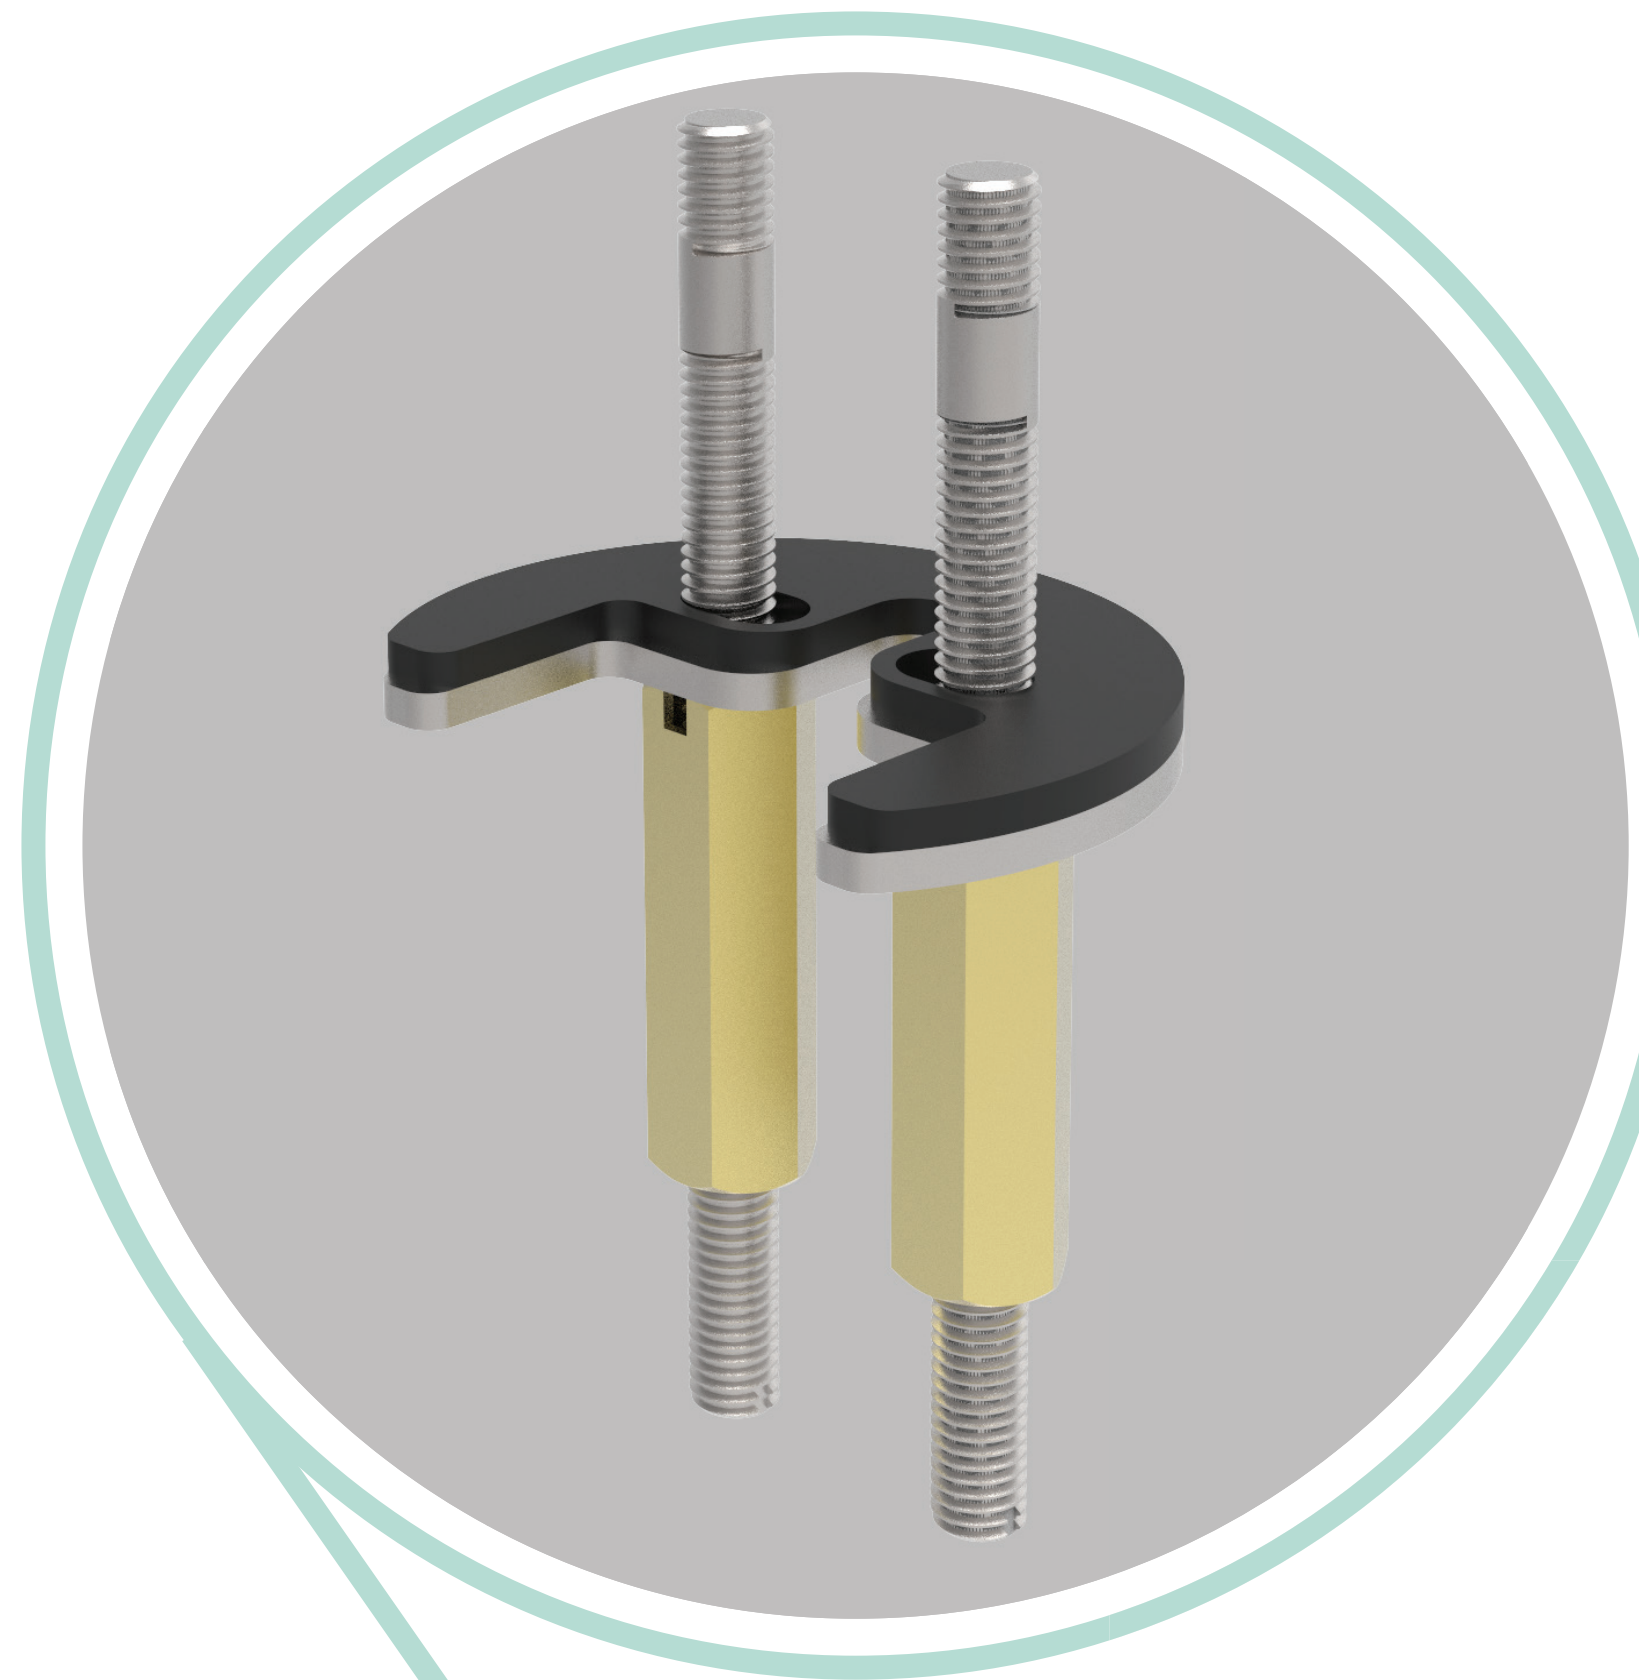

B14 OVAL —

BARiL

STYLE × FUNCTION

The OVAL Collection will charm you with its subtle and elegant oval shapes. This delicate, chic faucet is a classic among other round-based faucets, but with an original and feminine oval touch. The delicacy and soft touch of the handle stick makes it very pleasant to use.

Refined design

The elegant assembly of delicate oval shapes make this faucet a classic with a touch of originality

European cartridge

Made with high performance ceramic, this cartridge is amongst the most durable on the market

BARiL

STYLE × FUNCTION

Dimensions:

Model: B14-1010-01L-xx

Faucet height: 5-3/4"

Aerator clearance: 3"

Spout reach: 4"

Easy installation —

Very sturdy installation using two threaded rods and a special tightening tool included in the box; easy to tighten, even with minimal space behind the lavatory.

BARiL

STYLE × FUNCTION

Softpex Supply Lines