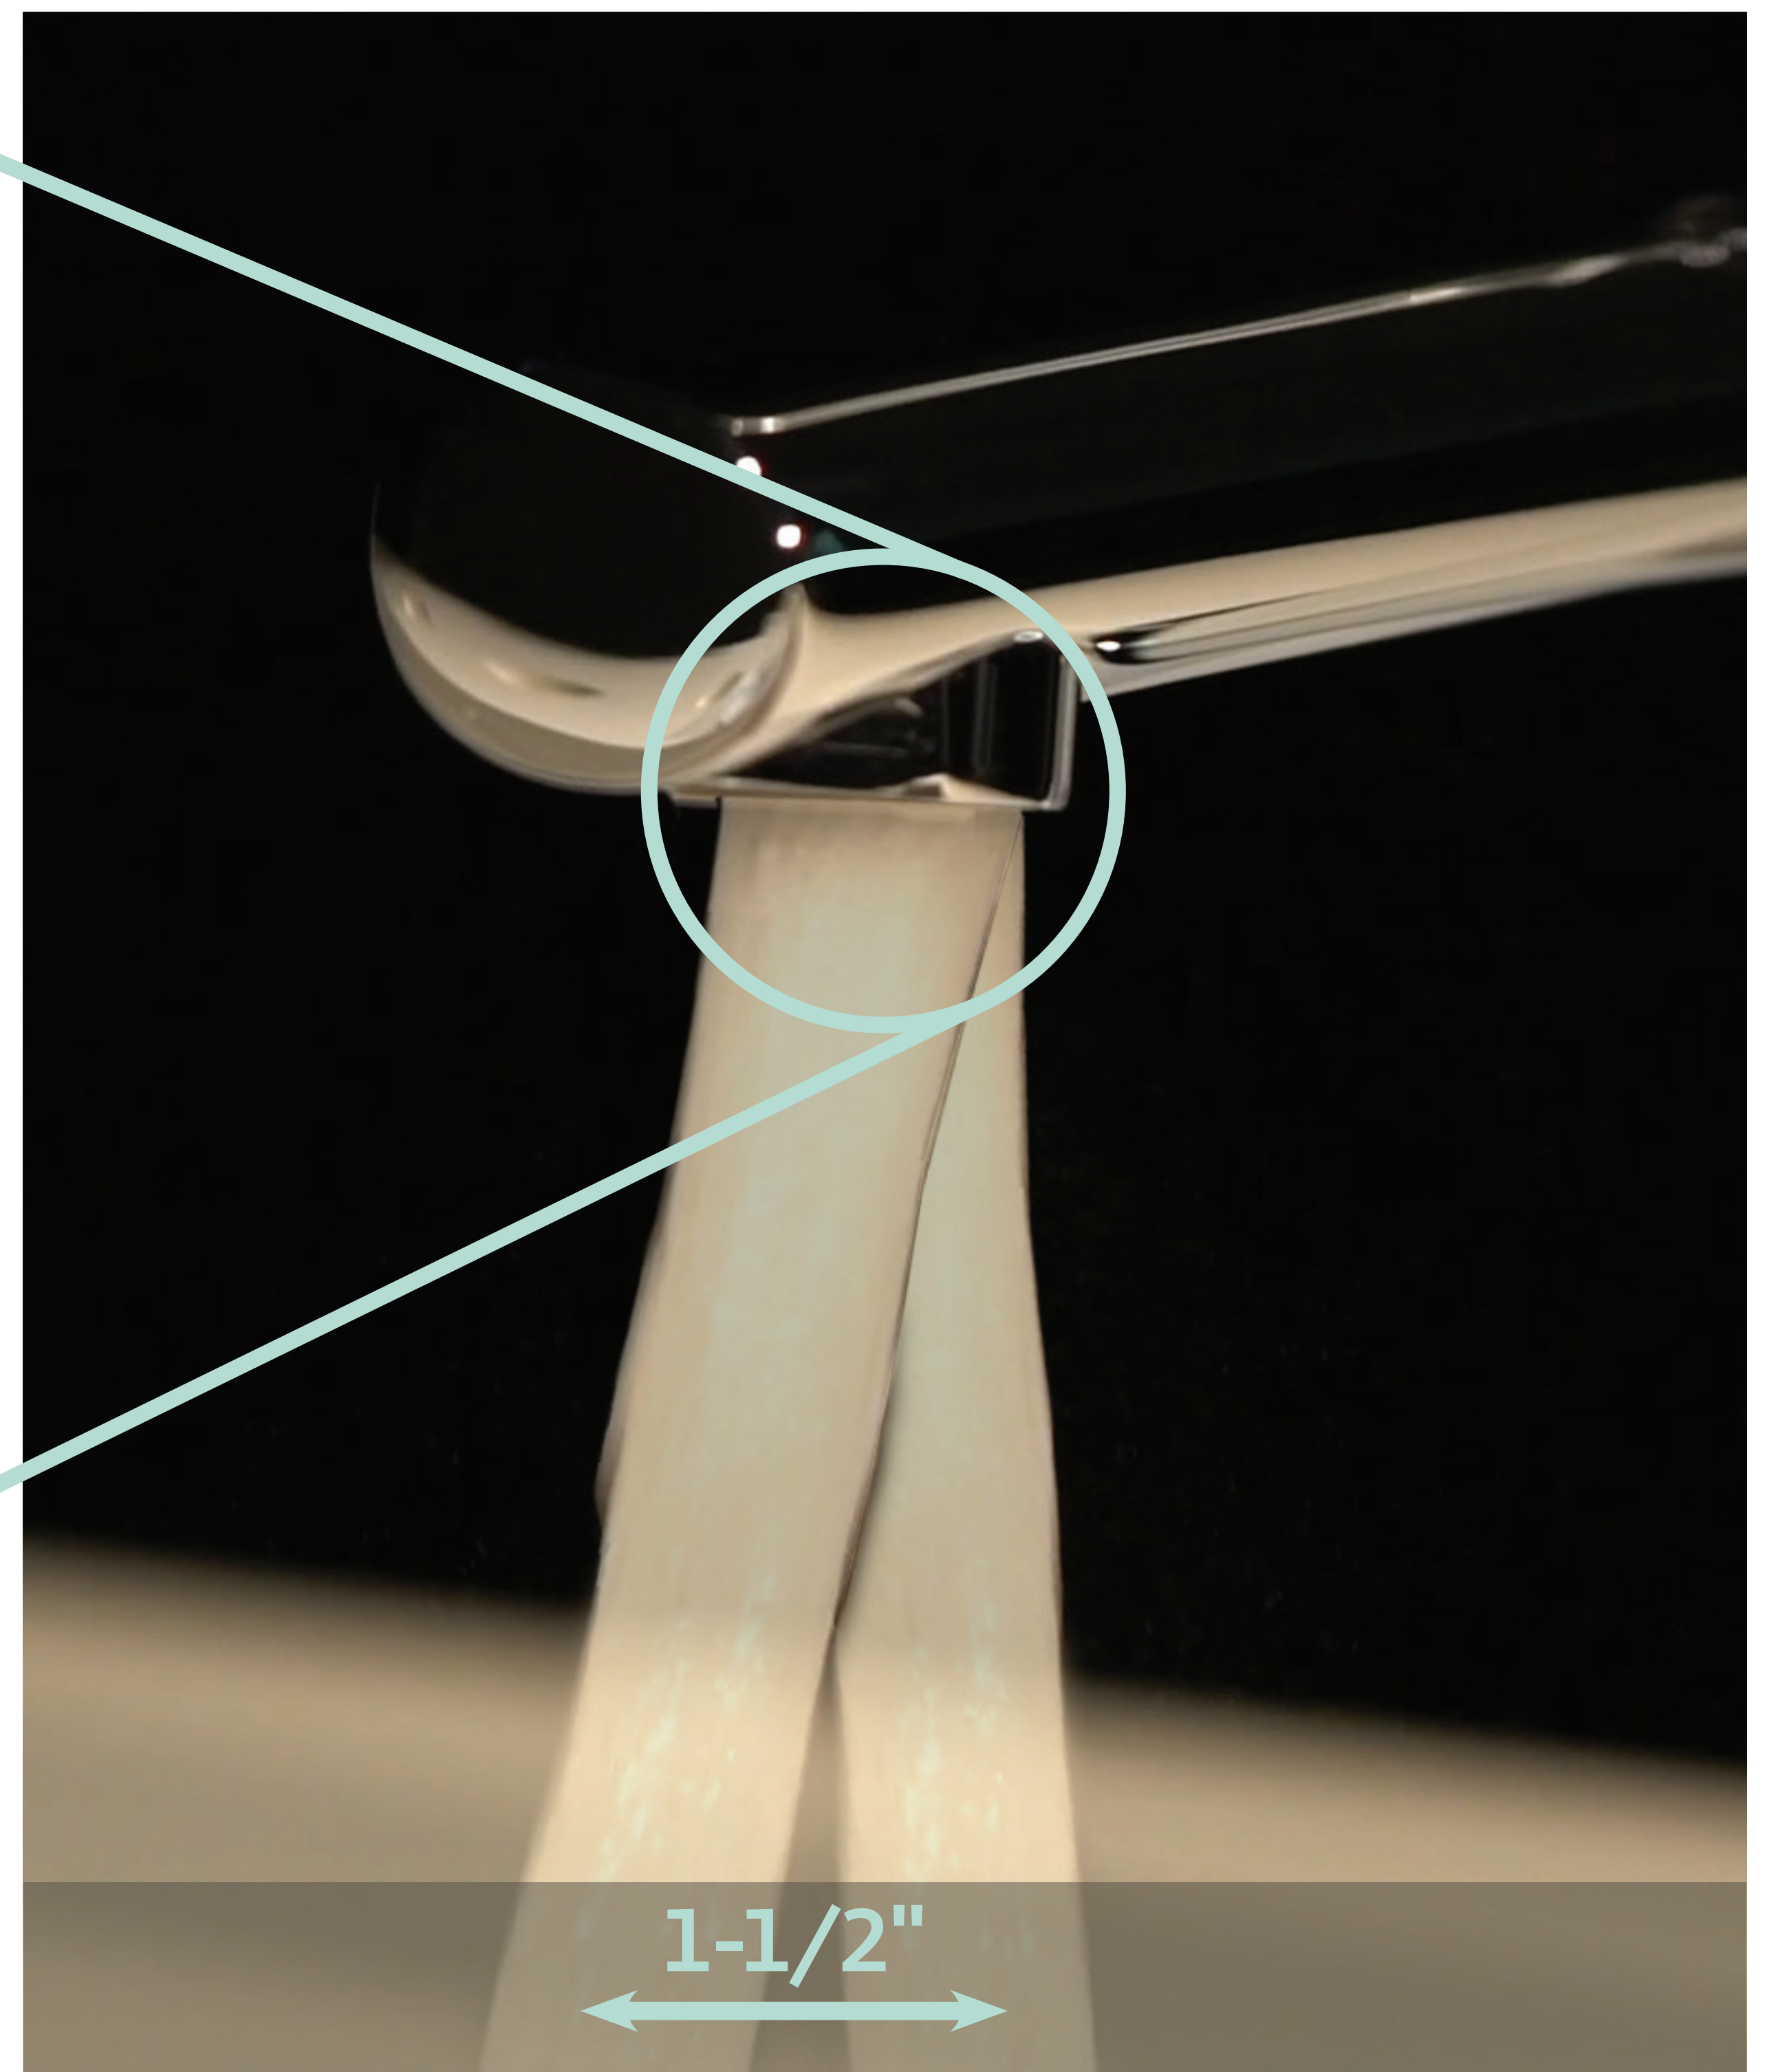

Adjustable Aerator

Our German-made swivel aerator lets you direct the flow where you want it. No more splashing!

BARiL

STYLE × FUNCTION

Ecological Options

BARiL is supporting the environment by offering options to reduce the water flow thereby economising your water usage

B14-1010-01L-xx

1.5 gpm - 60 psi
5,7 l/min - 60 psi

B14-1010-01L-xx-120

1.2 gpm - 60 psi
4,5 l/min - 60 psi