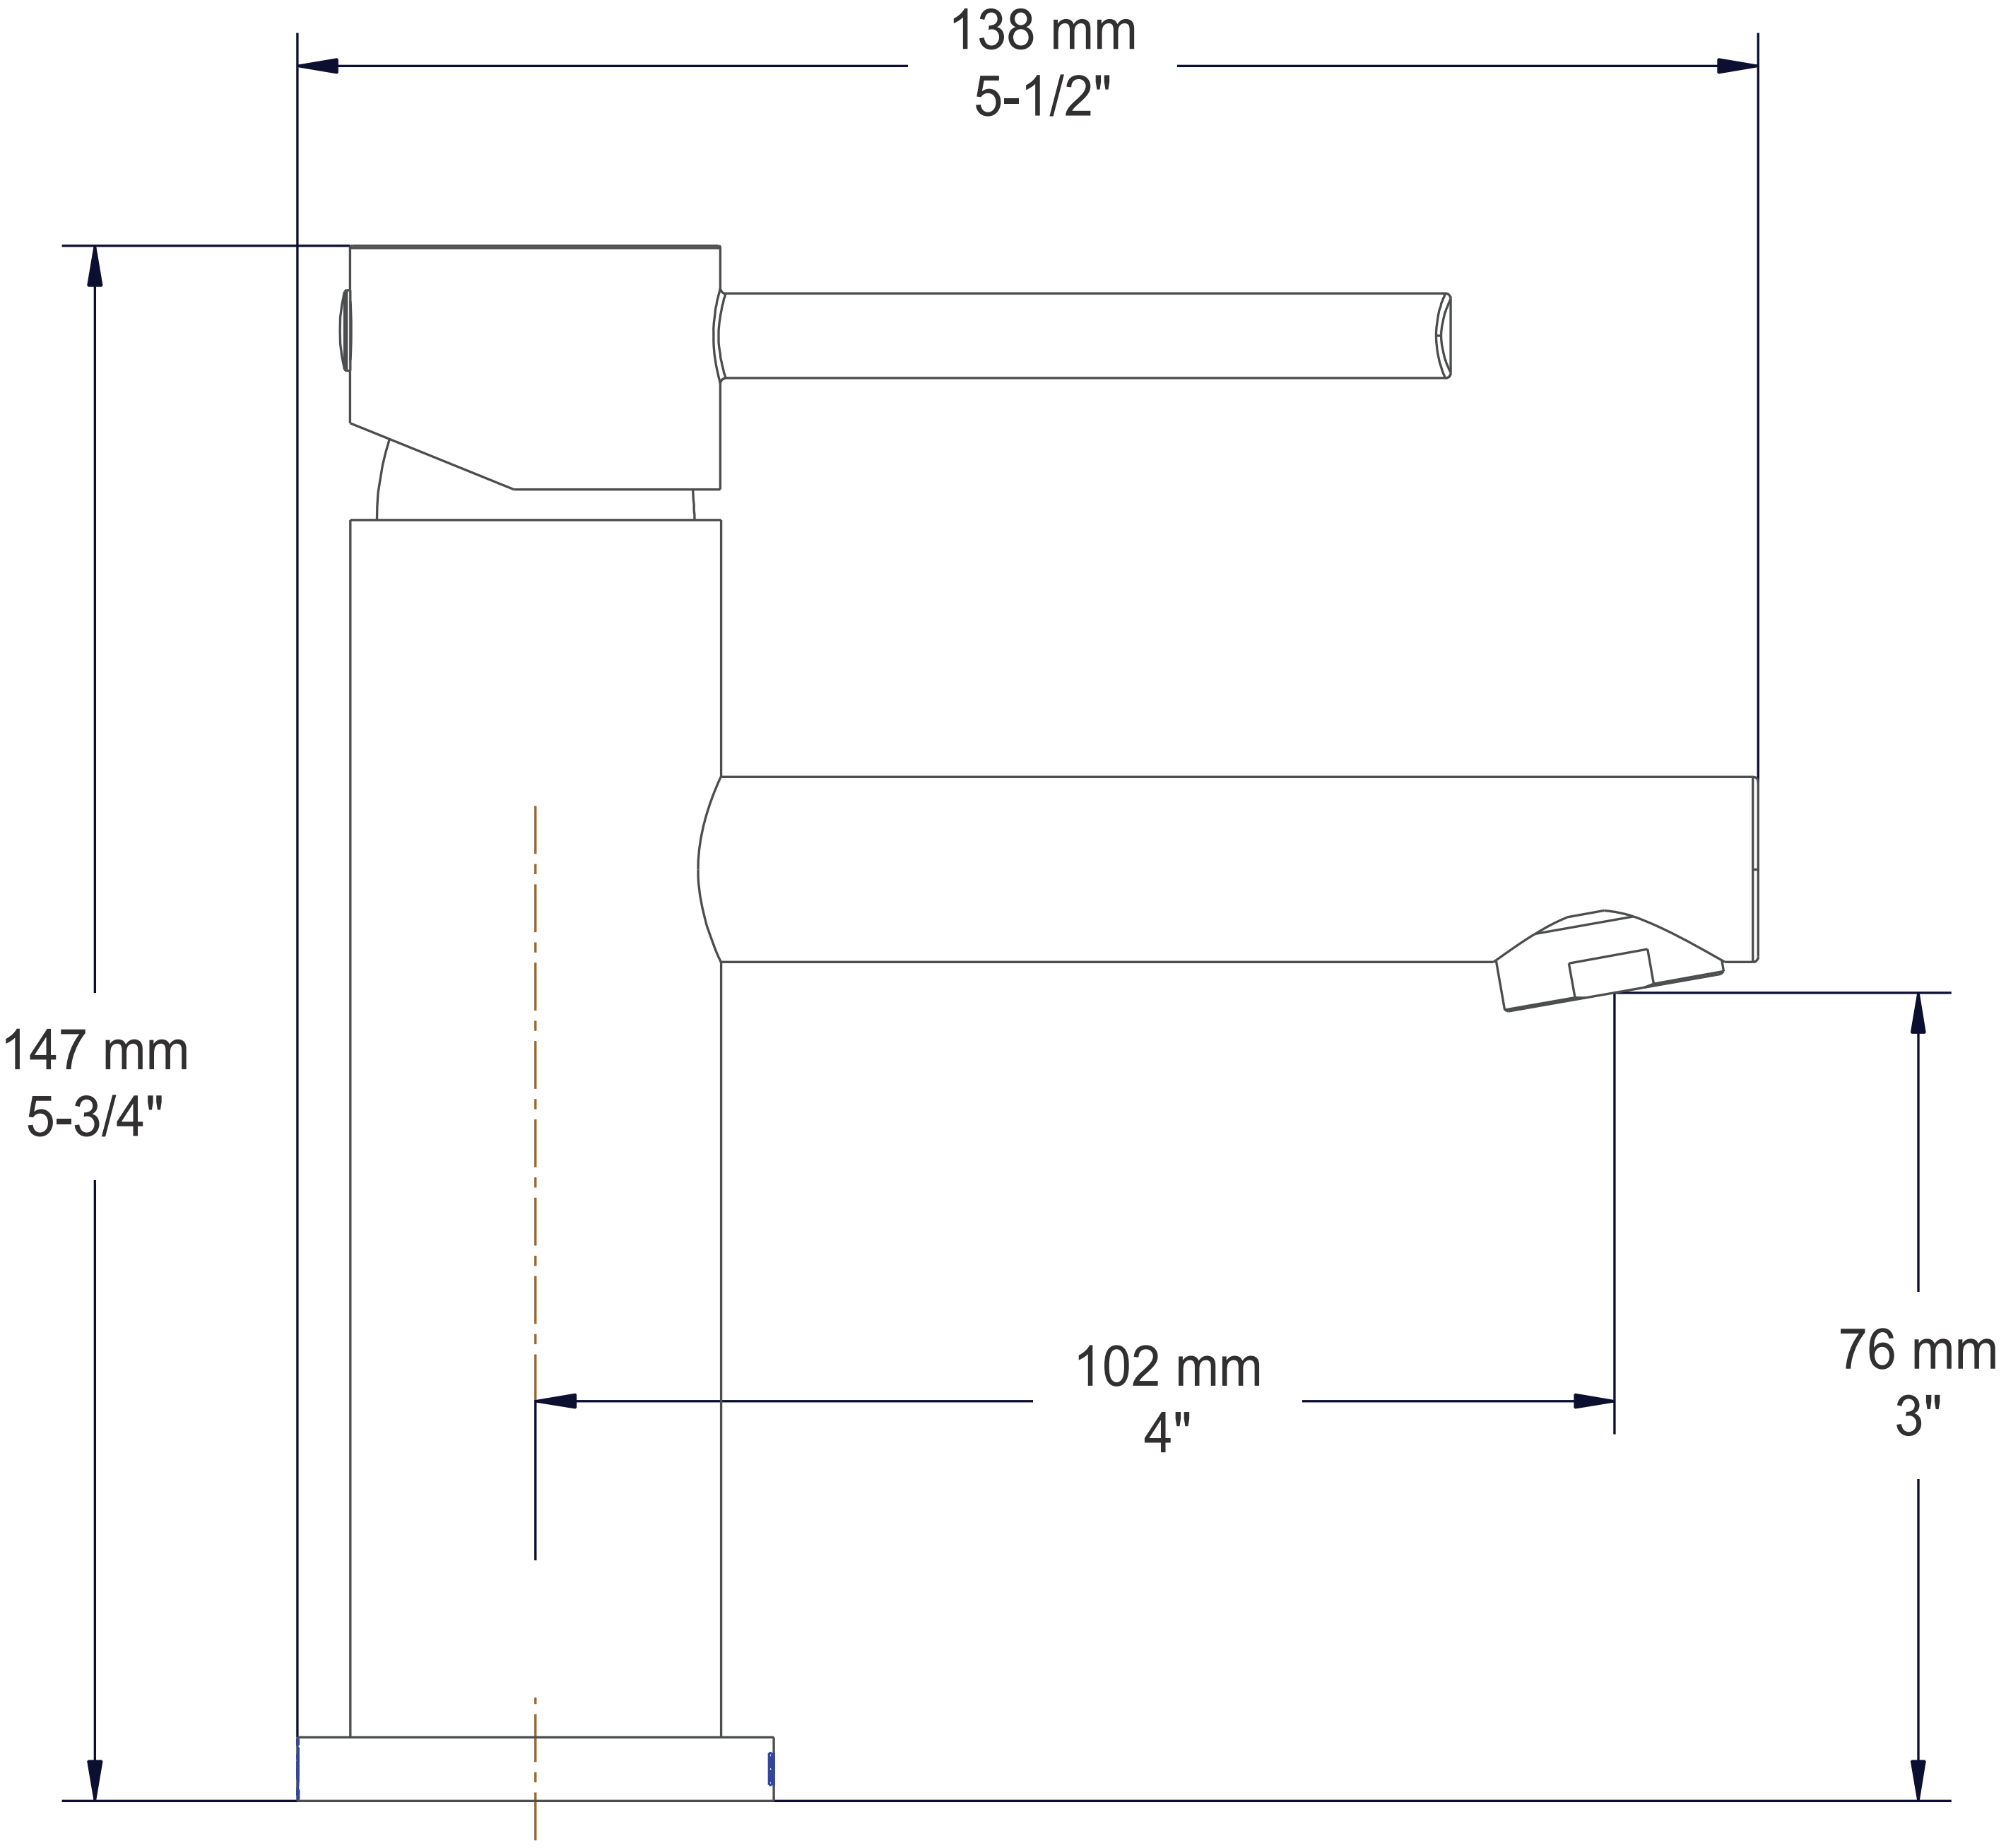

BARiL

STYLE × FUNCTION

Dimensions:

Model: B14-1010-01L-xx

Faucet height: 5-3/4"

Aerator clearance: 3"

Spout reach: 4"

Easy installation —

Very sturdy installation using two threaded rods and a special tightening tool included in the box; easy to tighten, even with minimal space behind the lavatory.

BARiL

STYLE × FUNCTION

Softpex Supply Lines