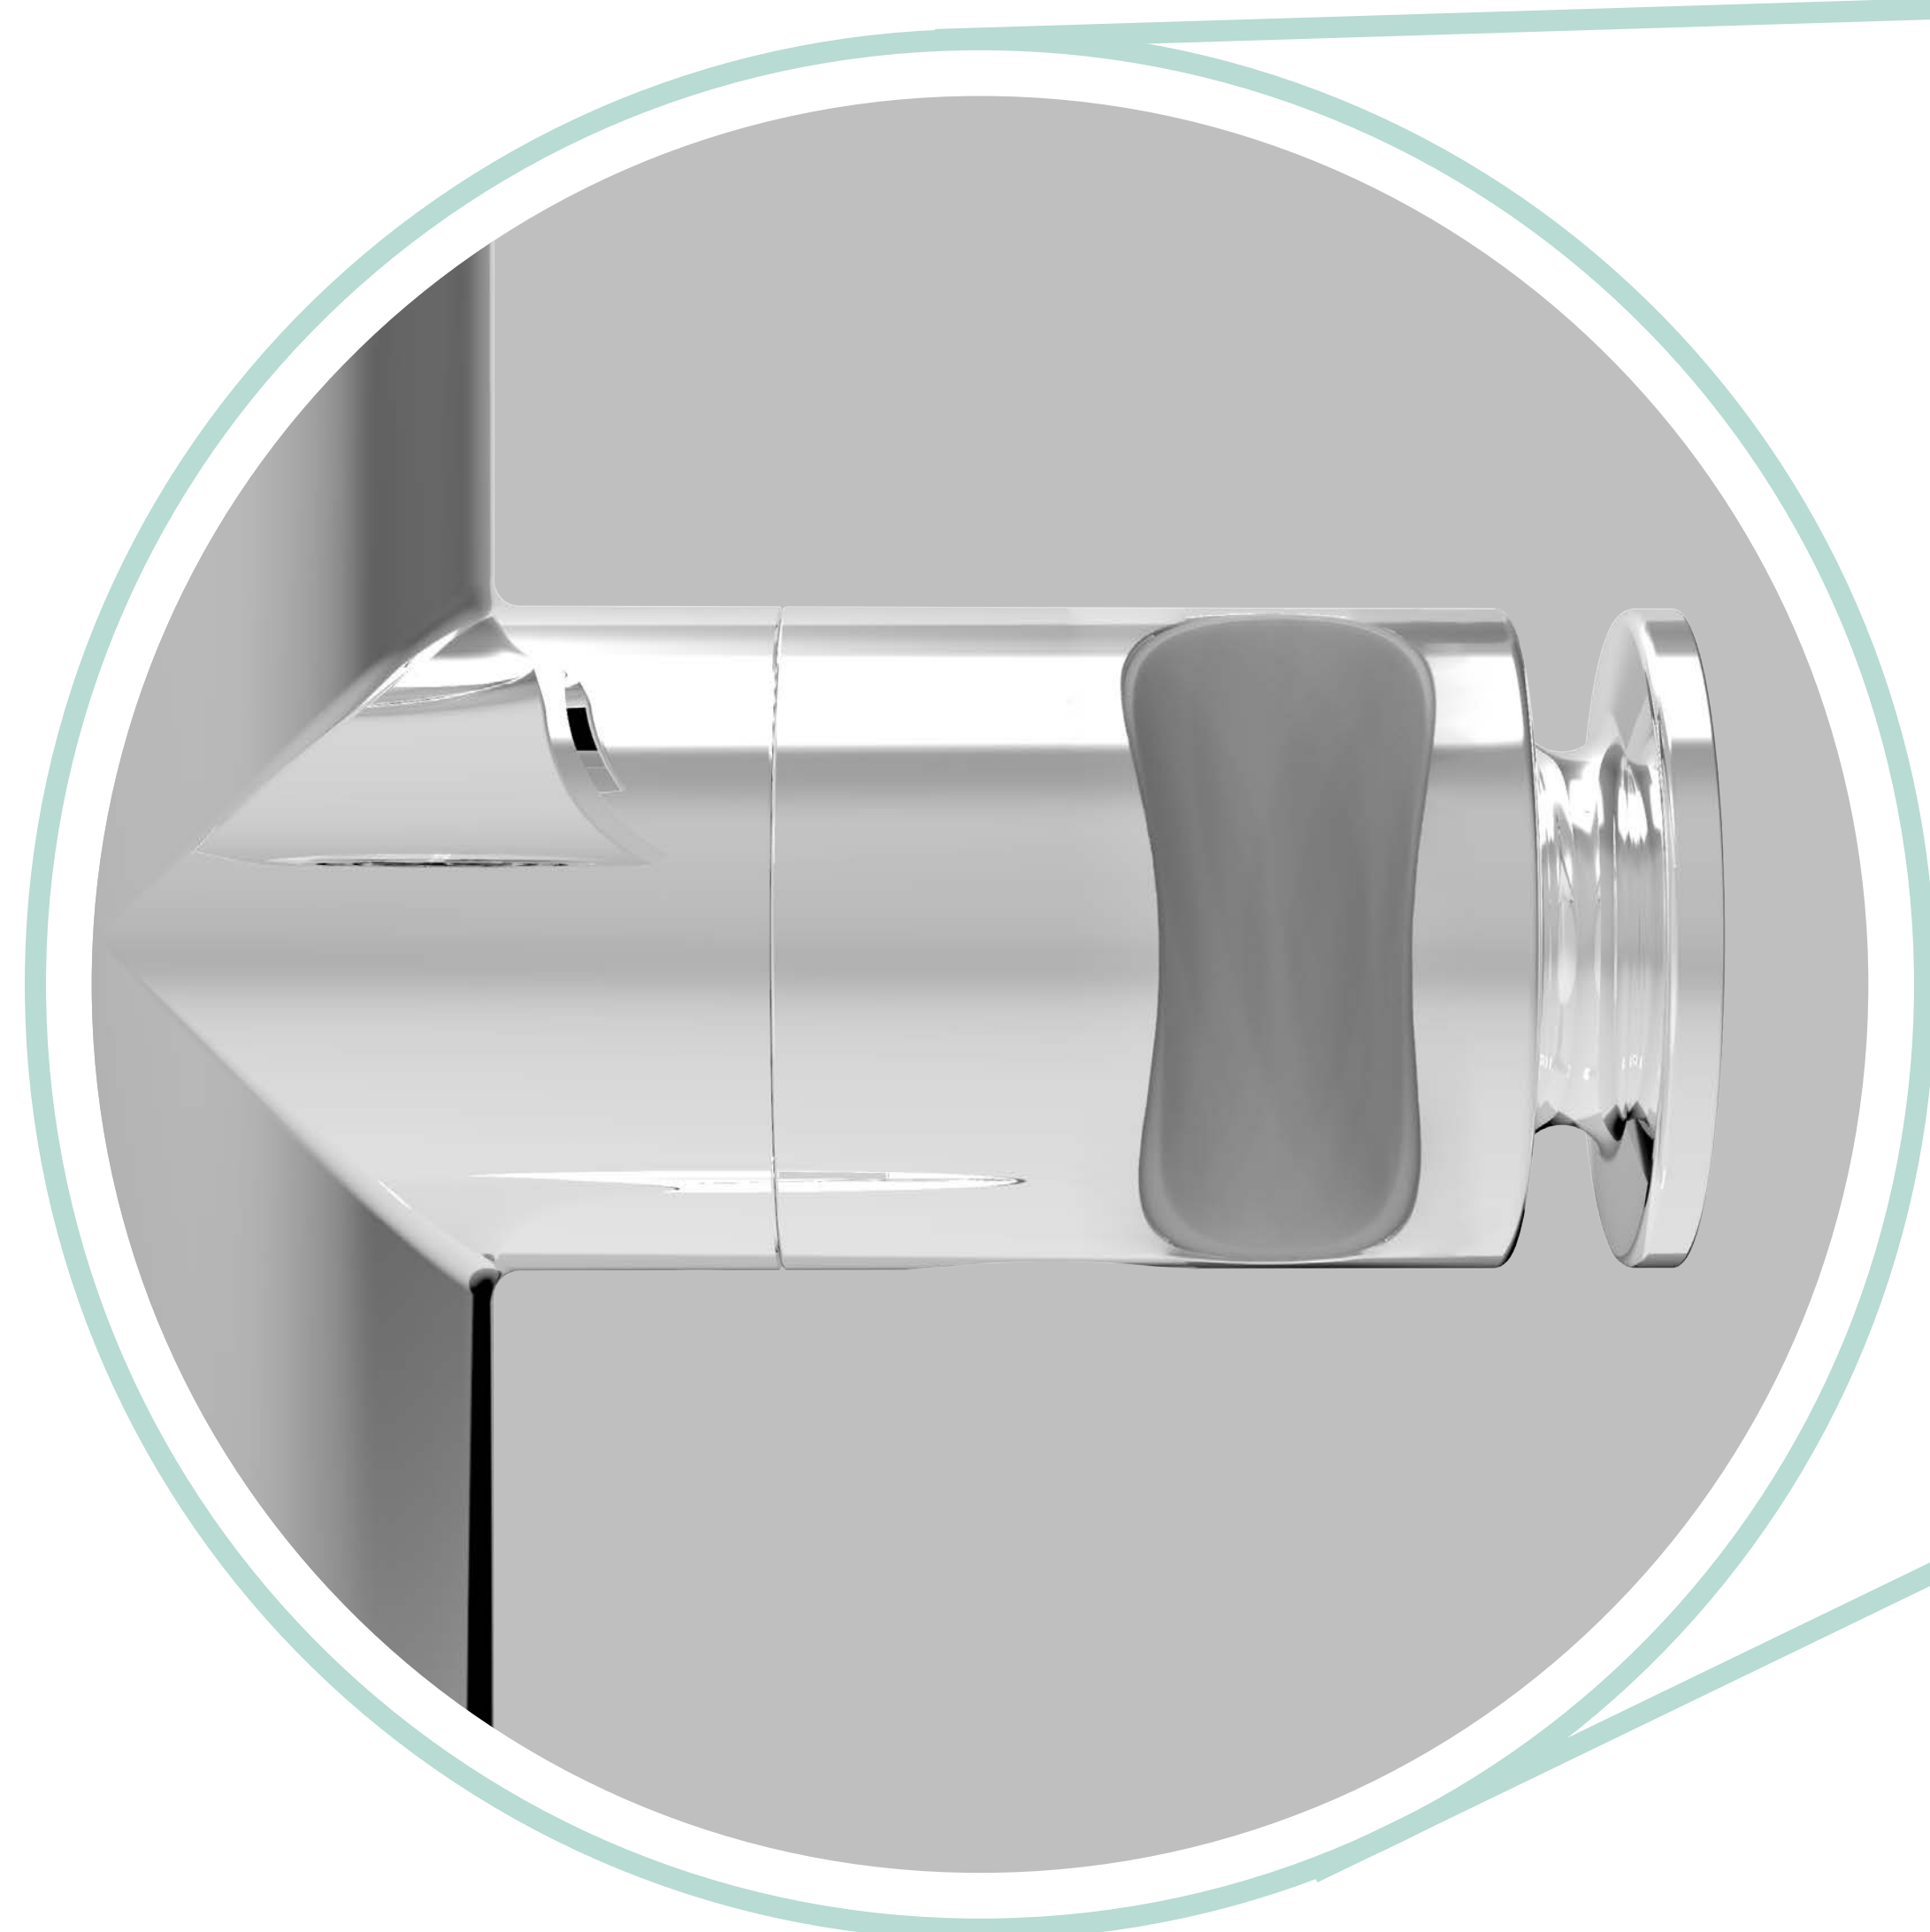

Built-in hook —

Yet another example of BARiL's smart design, the swivel shower holder features a built-in hook. While it's perfect to hang your towel, loofah or any bath accessory, you can also leave it empty and it will remain very discreet.

BARiL

STYLE × FUNCTION

Silicone protector

Added in the shower holder, it prevents any wear of the chromed nut

Attention to Detail

BARiL faucets are designed with both style and function in mind. The perfect alignment of moving parts like the handle versus the body, as well as the inclination of the spout enhancing ergonomics, are only two examples of our dual design thinking.

Very sturdy installation thank to thick brass plates, with or without access underneath the floor. The installation can be made easily by a person alone (self-blocking screws). The direction of the spout versus the tub can be adjusted at the end of the installation. Then, simply slip down the flange and you are done!

BARiL

STYLE × FUNCTION

Discreetly located on the back, the push-button diverter takes nothing away from the stream-lined look of the faucet. It can also be easily removed in one piece, which makes it easy to use and to maintain.