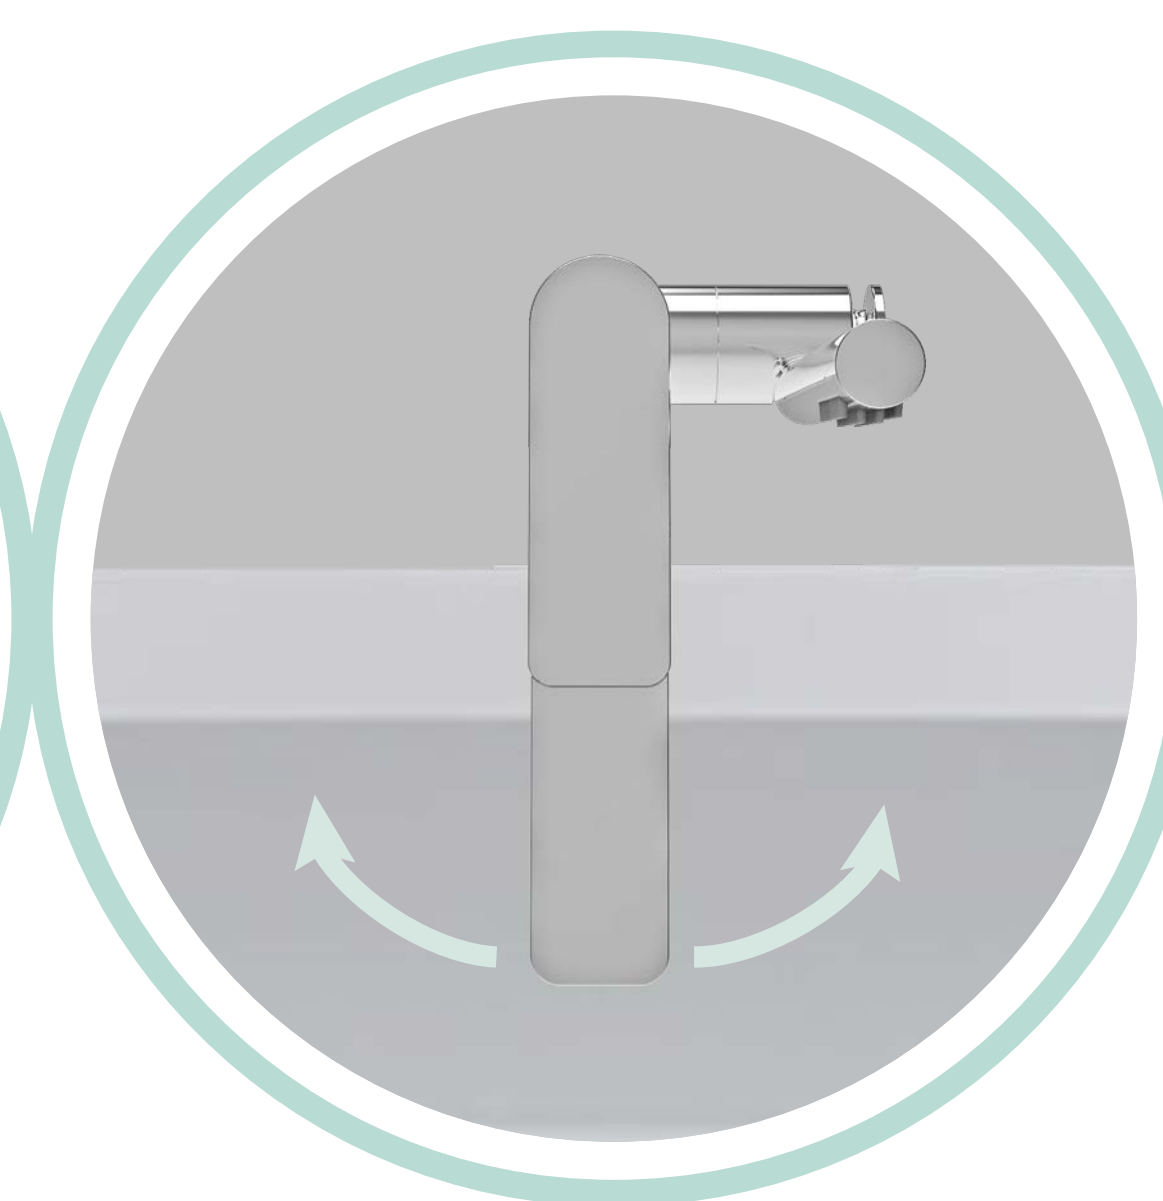

BARiL

STYLE × FUNCTION

Dimensions:

Model: B04-1100-00-xx

Faucet height: 35"

Laminator clearance: 33-1/2"

Spout reach: 7-3/4"

Easy installation —

Very sturdy installation thank to thick brass plates, with or without access underneath the floor. The installation can be made easily by a person alone (self-blocking screws). The direction of the spout versus the tub can be adjusted at the end of the installation. Then, simply slip down the flange and you are done!

BARiL

STYLE × FUNCTION

Adjustment of the spout direction

Inlet hoses

Flexible inlet hoses easy to connect to the water inlets. They feature robust conical gaskets in the connection nuts.

Push-button diverter

BARiL

STYLE × FUNCTION

Discreetly located on the back, the push-button diverter takes nothing away from the stream-lined look of the faucet. It can also be easily removed in one piece, which makes it easy to use and to maintain.