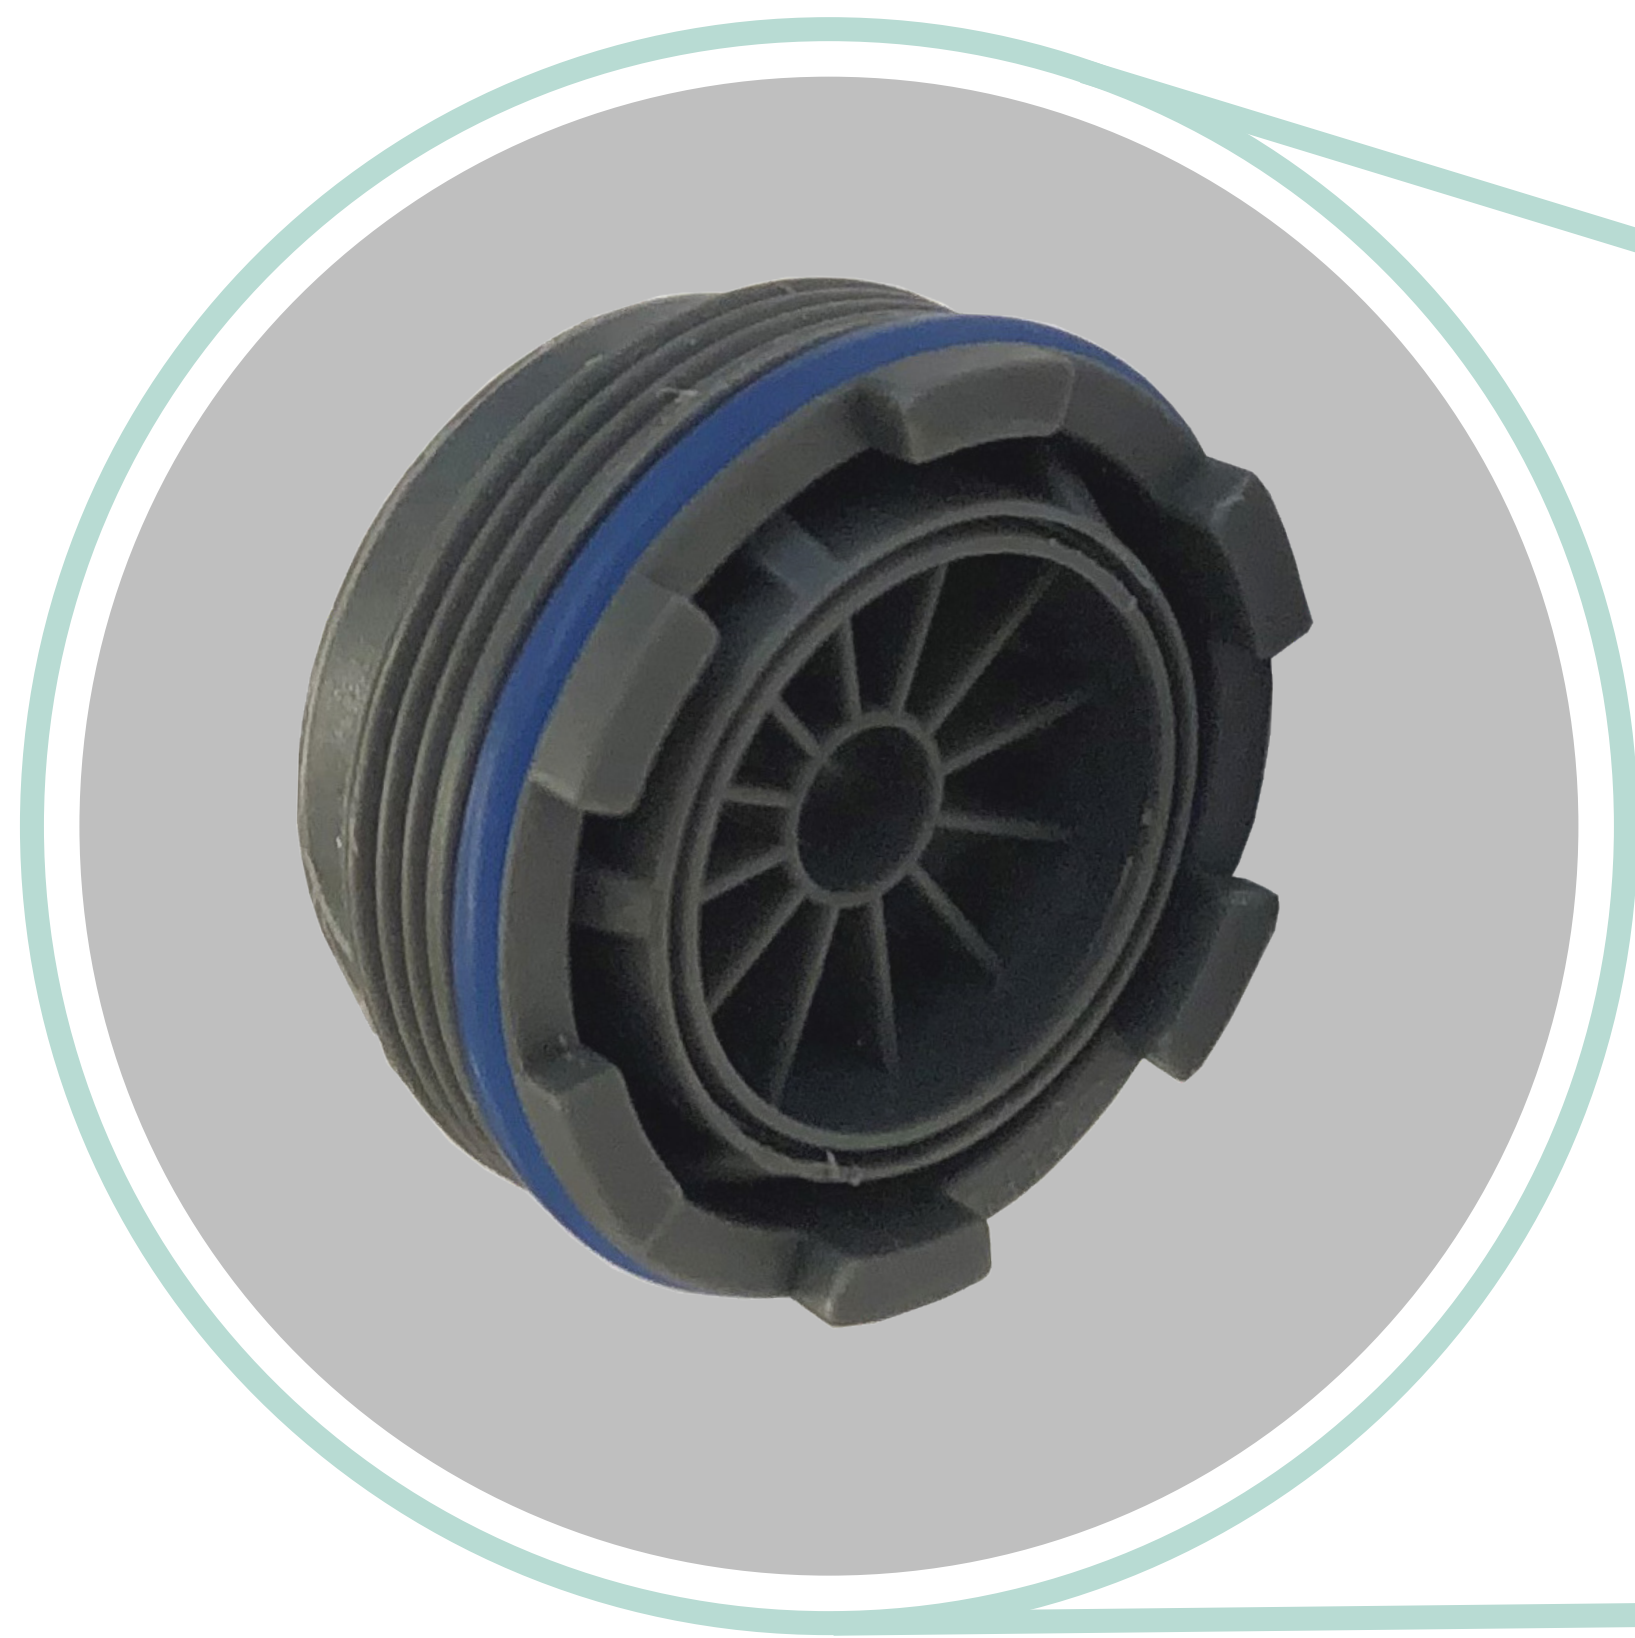

High flow rate —

Our bath spouts have very advantageous flow rates that will fill your tub faster than you expect; only 5 minutes 30 seconds for 150 l!

BARiL

STYLE × FUNCTION

Bath spout laminator

This bath spout is equipped with a laminator that allows a beautiful crystal clear and splash-free stream.