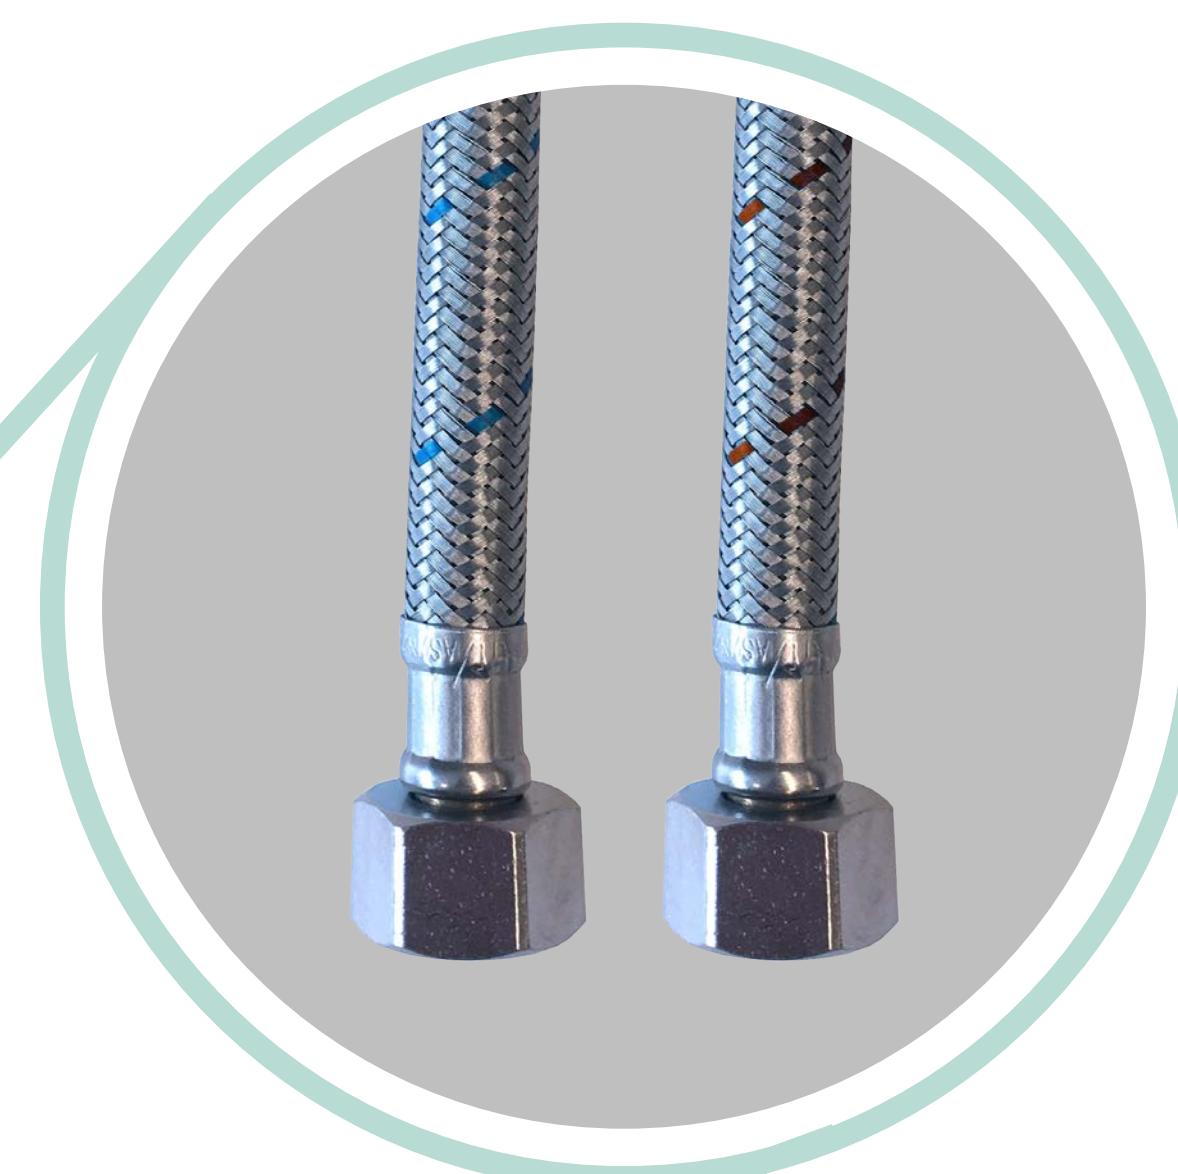

Allows a beautiful crystal clear
and splash-free stream

European cartridge

Made with high performance ceramic, this cartridge
is amongst the most durable on the market

Easy installation

Flexible inlet hoses easy
to connect to the water inlets

Very sturdy installation thank to thick brass plates, with or without access underneath the floor. The installation can be made easily by a person alone (self-blocking screws). The direction of the spout versus the tub can be adjusted at the end of the installation. Then, simply slip down the flange and you are done!

BARiL

STYLE × FUNCTION

Adjustment of the spout direction

Inlet hoses

Flexible inlet hoses easy to connect to the water inlets. They feature robust conical gaskets in the connection nuts.

Push-button diverter

BARiL

STYLE × FUNCTION

Discreetly located on the back, the push-button diverter takes nothing away from the stream-lined look of the faucet. It can also be easily removed in one piece, which makes it easy to use and to maintain.