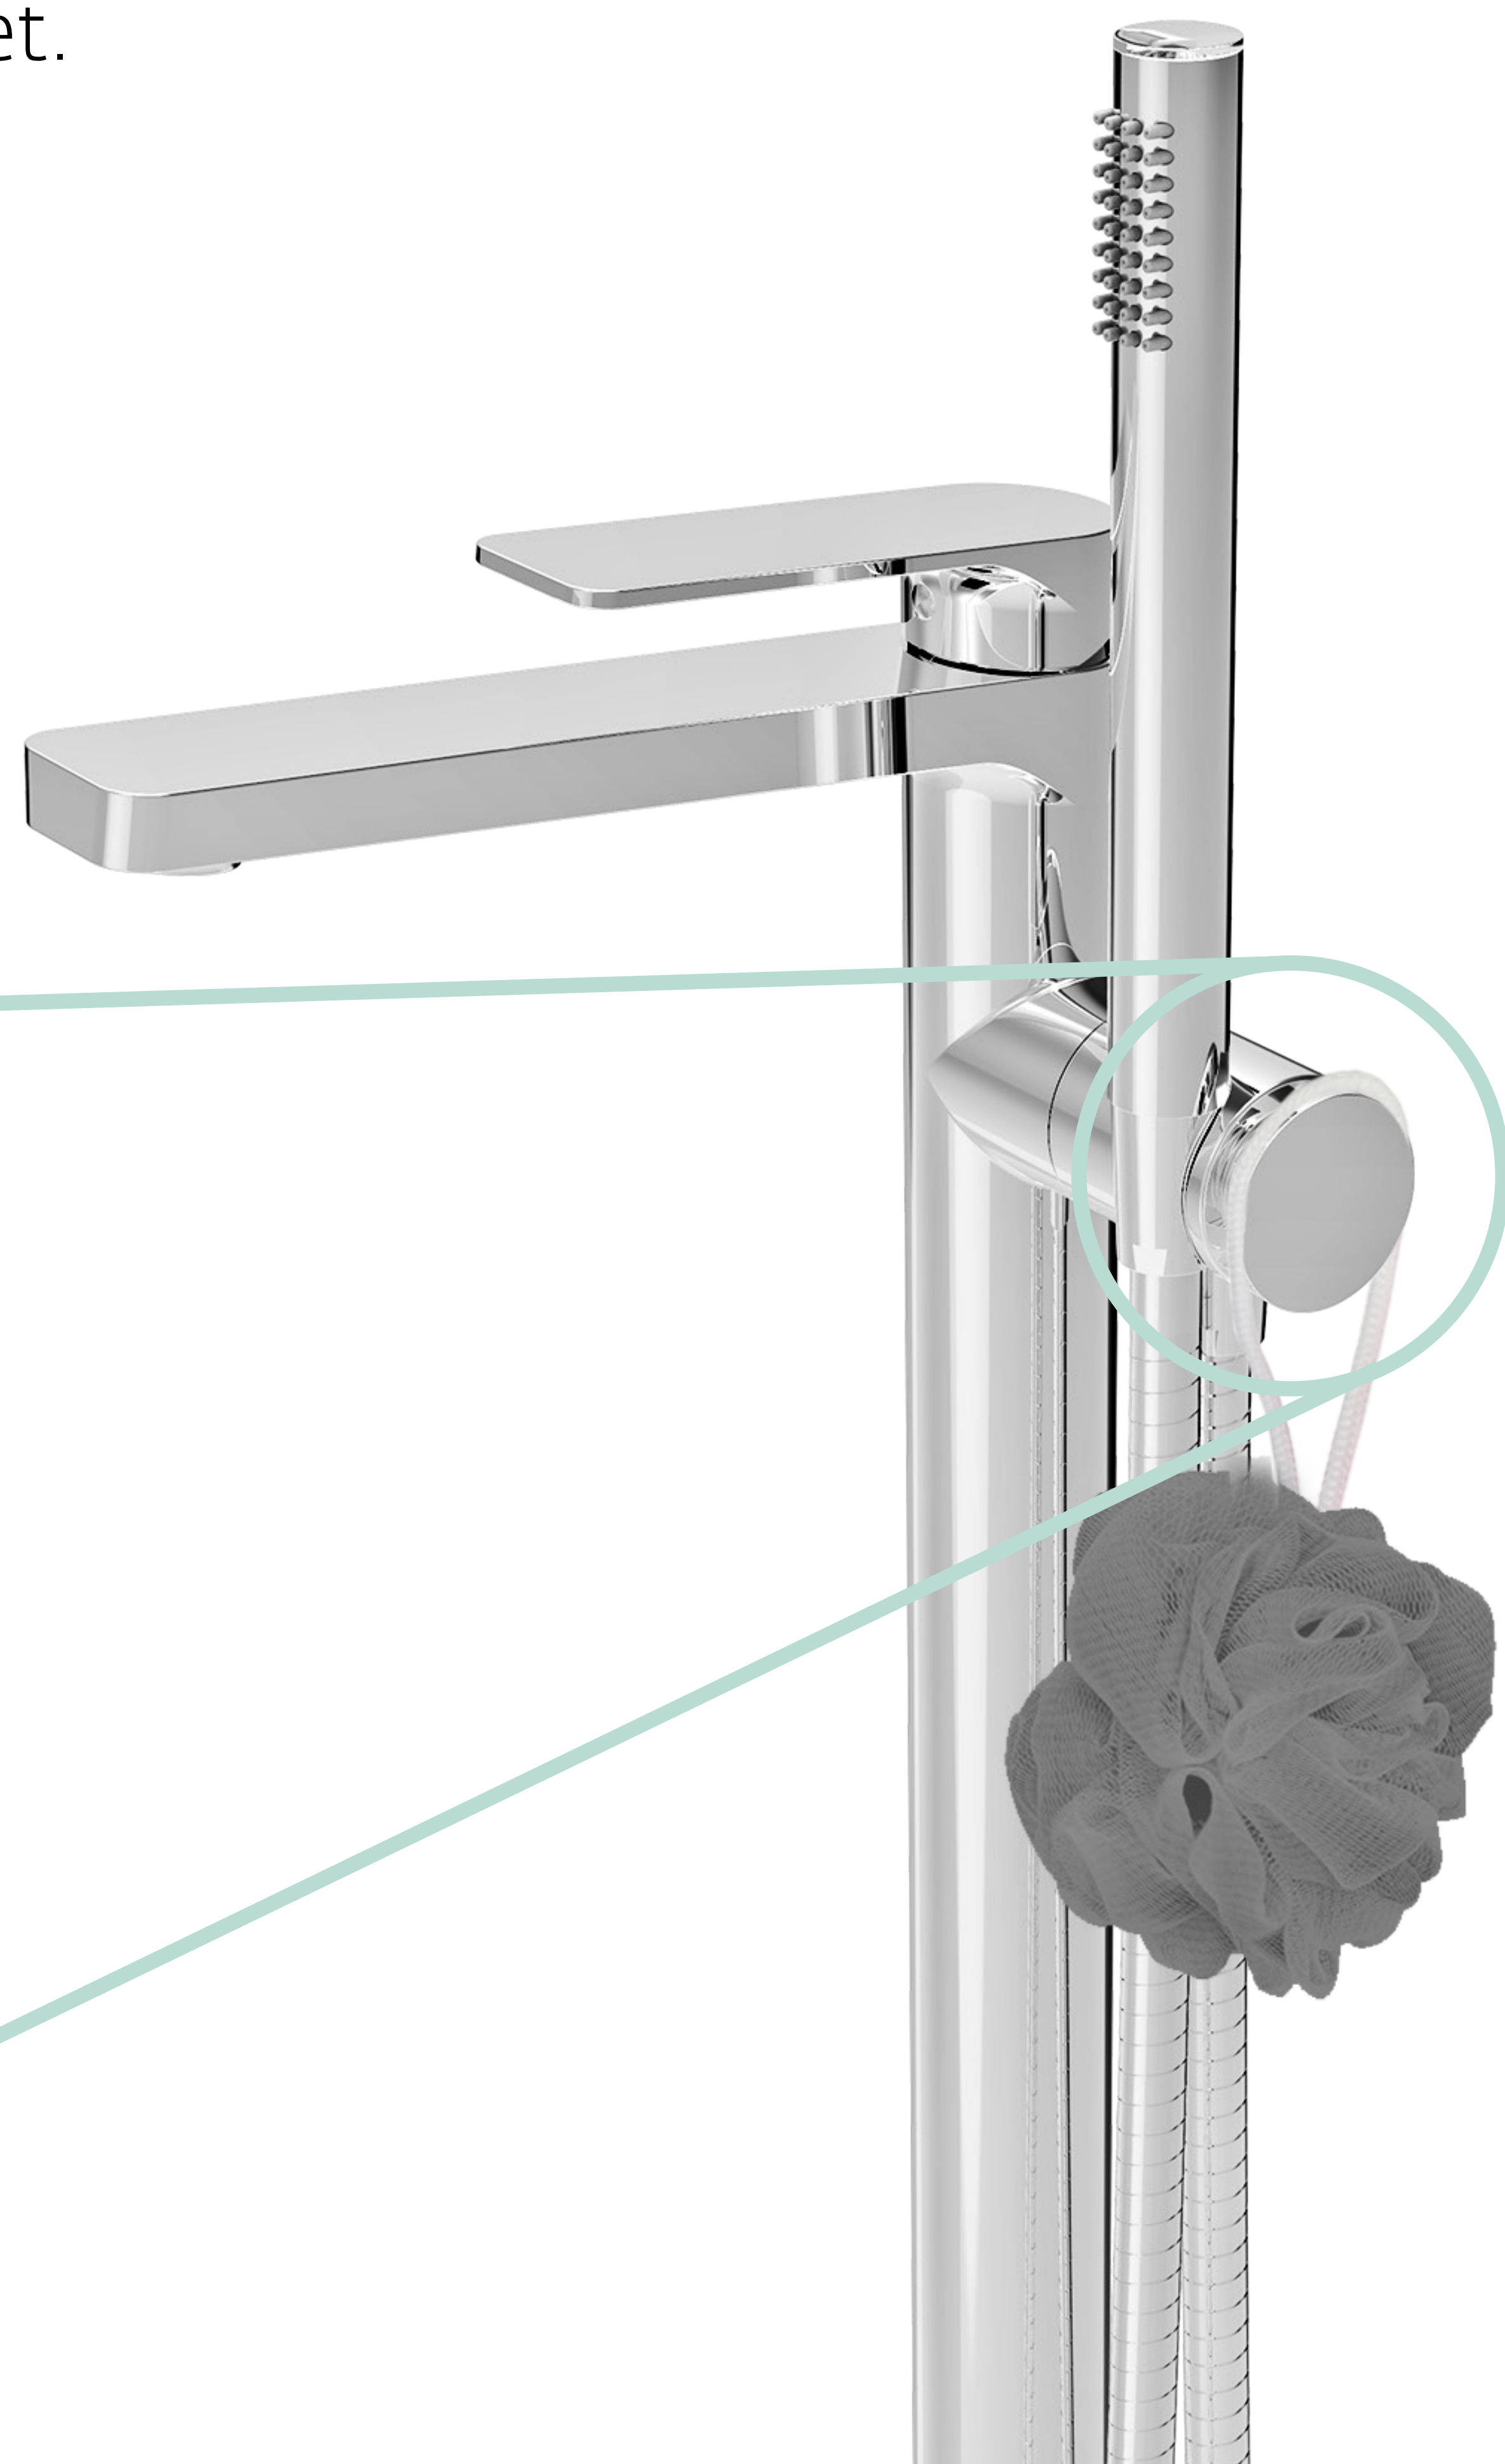

Built-in hook —

Yet another example of BARiL's smart design, the swivel shower holder features a built-in hook. While it's perfect to hang your towel, loofah or any bath accessory, you can also leave it empty and it will remain very discreet.

BARiL

STYLE × FUNCTION

Silicone protector

Added in the shower holder, it prevents any wear of the chromed nut

Attention to Detail

BARiL faucets are designed with both style and function in mind. The perfect alignment of moving parts like the handle versus the body, as well as the inclination of the spout enhancing ergonomics, are only two examples of our dual design thinking.

Very sturdy installation thank to thick brass plates, with or without access underneath the floor. The installation can be made easily by a person alone (self-blocking screws). The direction of the spout versus the tub can be adjusted at the end of the installation. Then, simply slip down the flange and you are done!

BARiL

STYLE × FUNCTION

Discreetly located on the back, the push-button diverter takes nothing away from the stream-lined look of the faucet. It can also be easily removed in one piece, which makes it easy to use and to maintain.