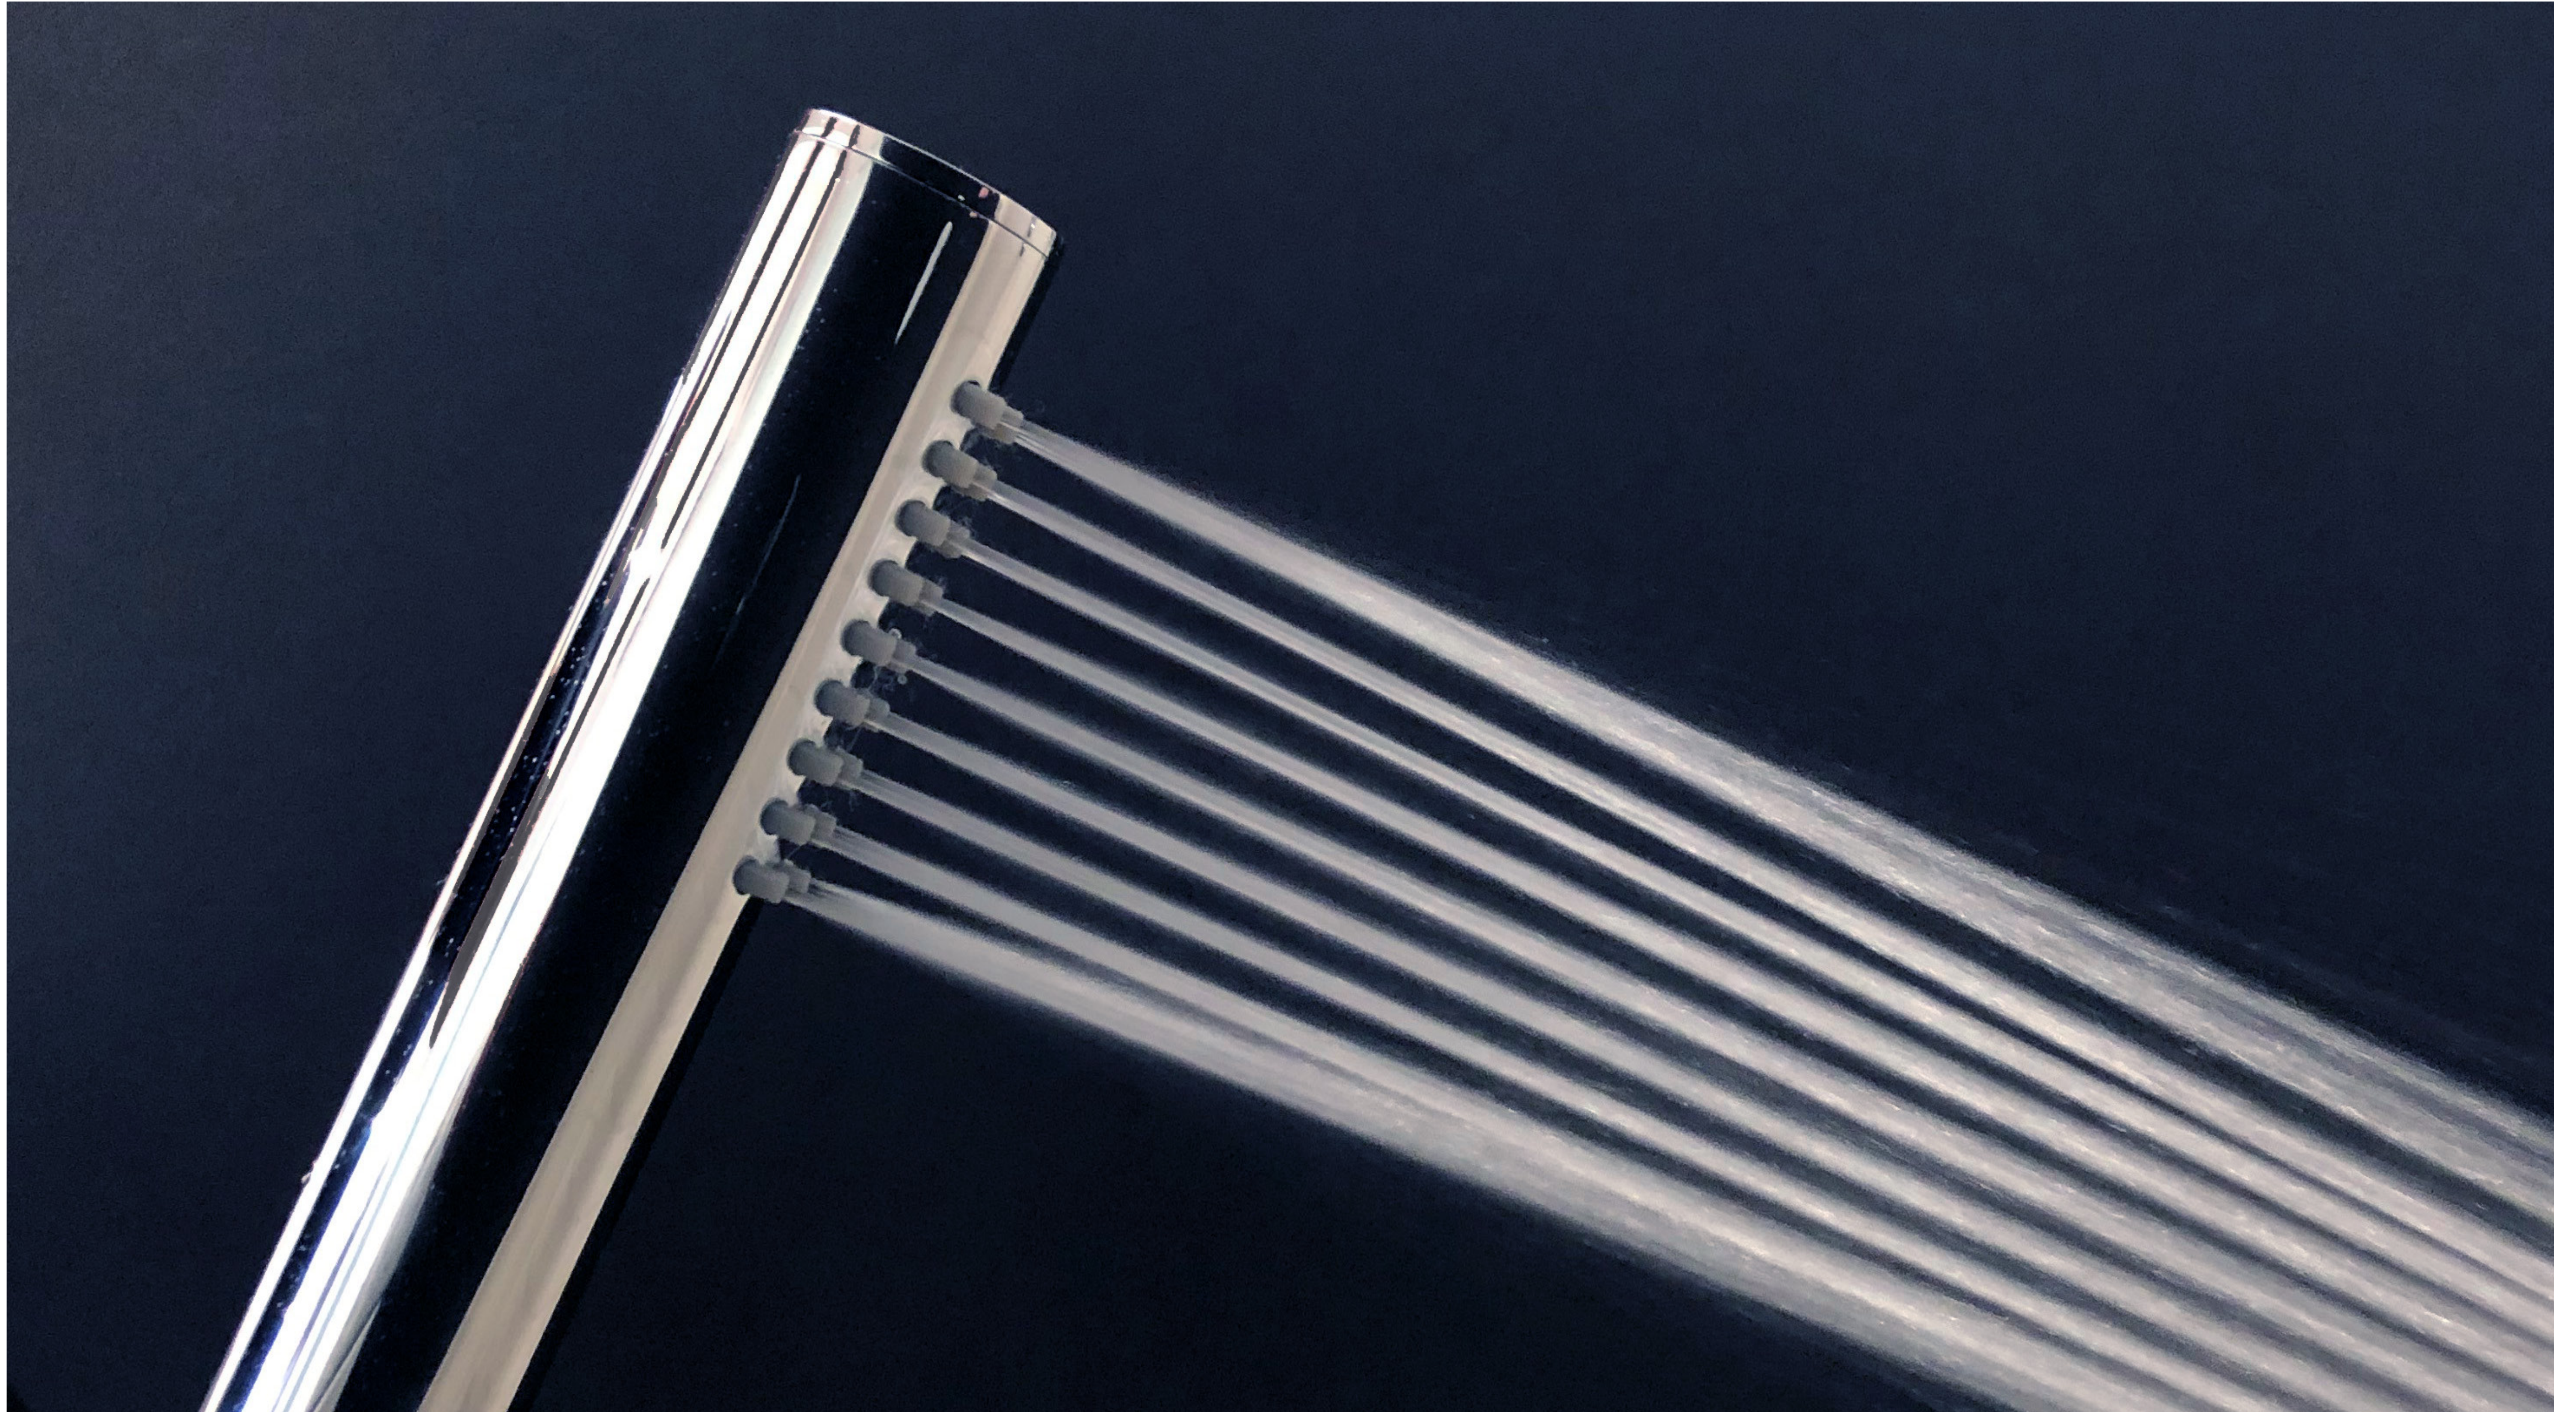

High quality spray —

The anti-limestone silicone nipples produce steady, soft and comfortable jets. One more reason to love them? They are easy to maintain! Simply rub the nipples with your fingertip to clean them.

BARiL

STYLE × FUNCTION

Ecological Options (Hand shower)

BARiL is supporting the environment by offering options to reduce the water flow thereby economising your water usage

B04-1100-00-xx	B04-1100-00-xx-175	B04-1100-00-xx-150
2.0 gpm - 80 psi 7,6 l/min - 80 psi	1.75 gpm - 80 psi 6,6 l/min - 80 psi	1.5 gpm - 80 psi 5,7 l/min - 80 psi