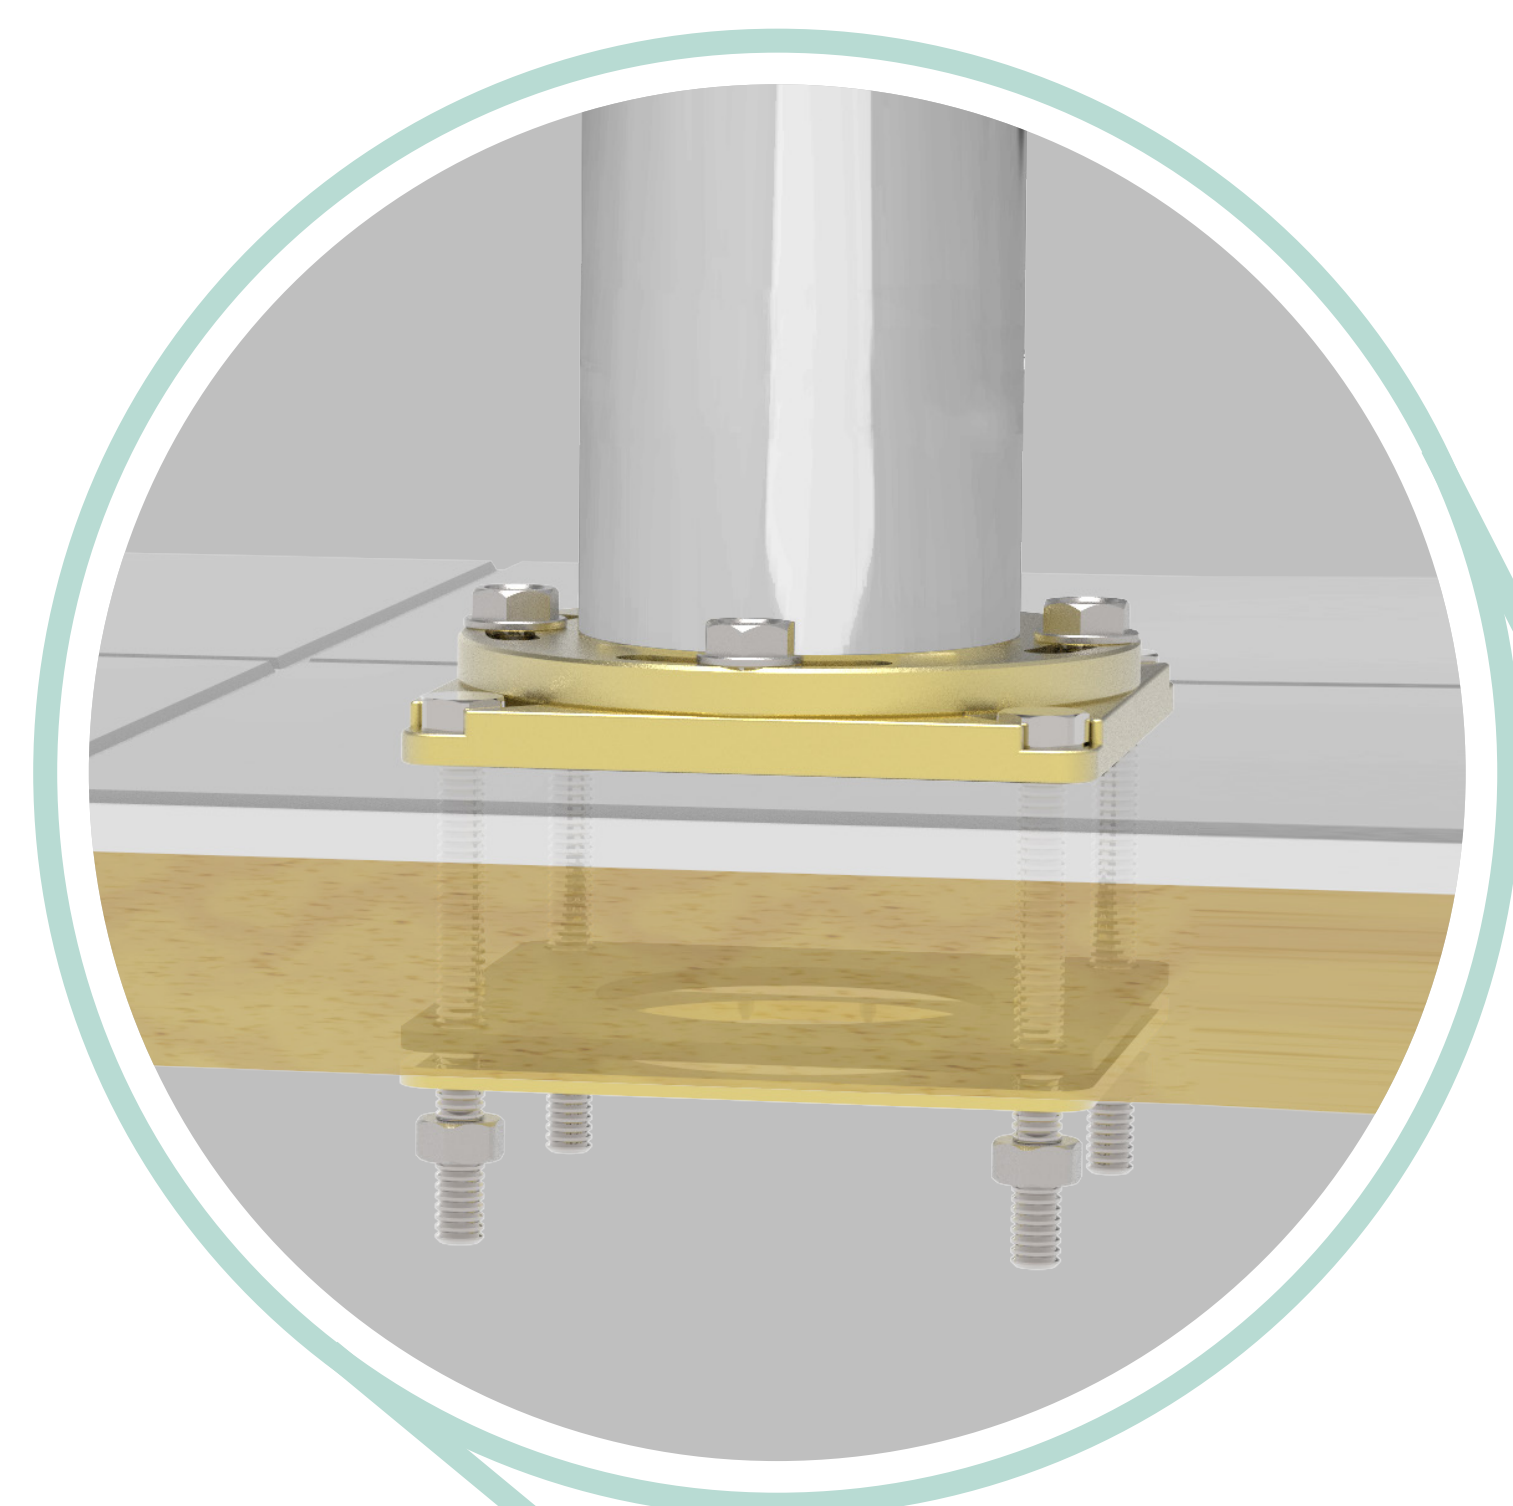

BARiL

STYLE × FUNCTION

Dimensions:

Model: B04-1100-00-xx

Faucet height: 35"

Laminator clearance: 33-1/2"

Spout reach: 7-3/4"

Easy installation —

Very sturdy installation thank to thick brass plates, with or without access underneath the floor. The installation can be made easily by a person alone (self-blocking screws). The direction of the spout versus the tub can be adjusted at the end of the installation. Then, simply slip down the flange and you are done!

BARiL

STYLE × FUNCTION

Adjustment of the spout direction

Inlet hoses

Flexible inlet hoses easy to connect to the water inlets. They feature robust conical gaskets in the connection nuts.

Push-button diverter

BARiL

STYLE × FUNCTION

Discreetly located on the back, the push-button diverter takes nothing away from the stream-lined look of the faucet. It can also be easily removed in one piece, which makes it easy to use and to maintain.