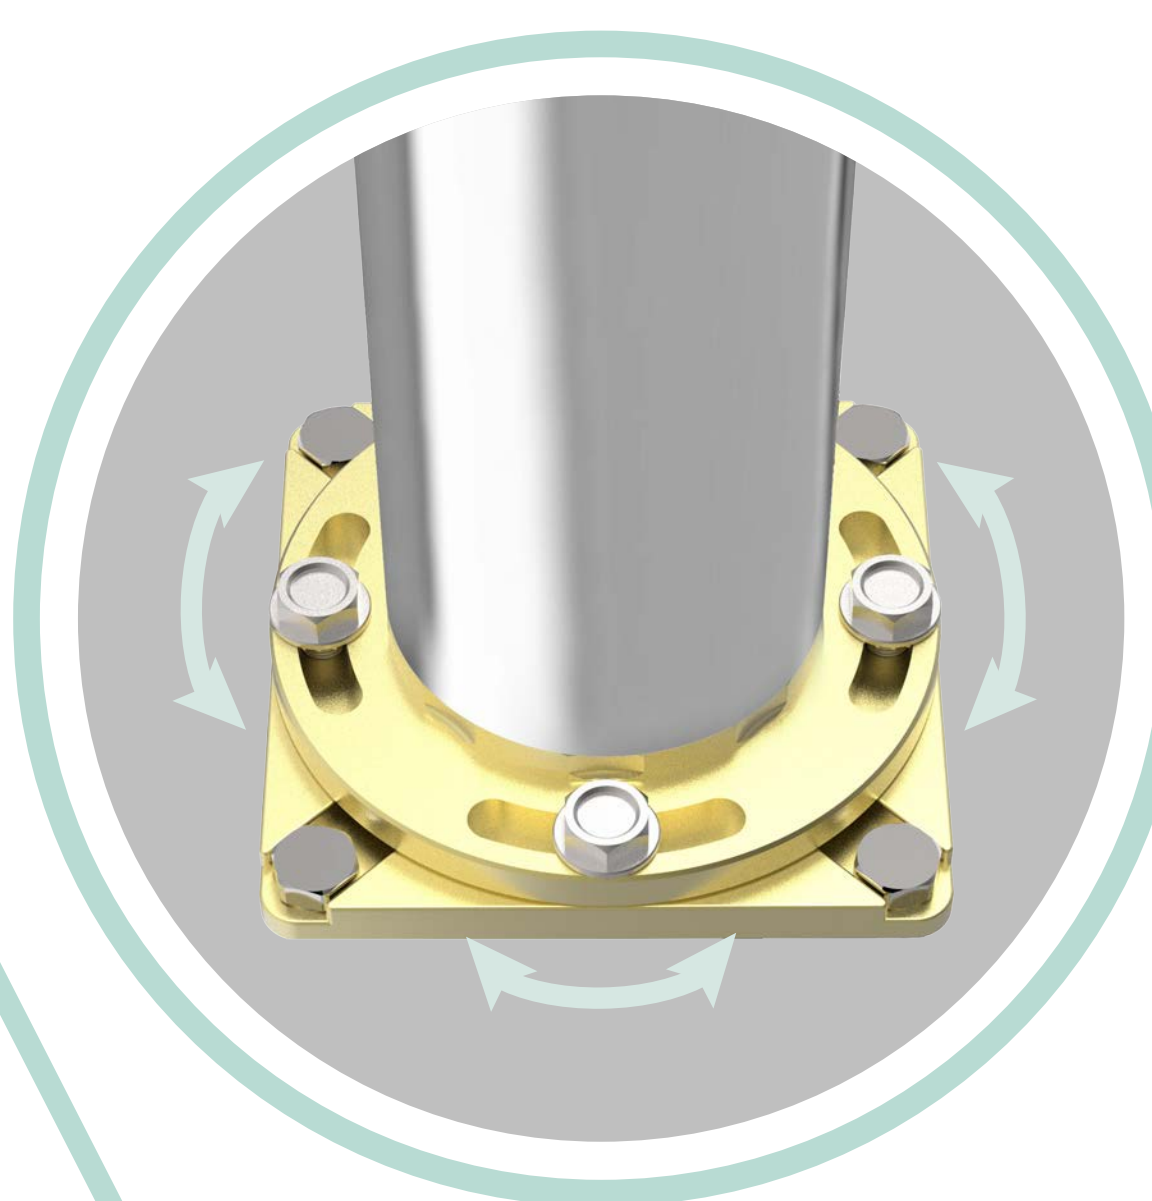

Built-in hook —

Yet another example of BARiL's smart design, the swivel shower holder features a built-in hook. While it's perfect to hang your towel, loofah or any bath accessory, you can also leave it empty and it will remain very discreet.

BARiL

STYLE × FUNCTION

Dimensions:

Model: B04-1100-00-xx

Faucet height: 35"

Laminator clearance: 33-1/2"

Spout reach: 7-3/4"

Easy installation —

Very sturdy installation thank to thick brass plates, with or without access underneath the floor. The installation can be made easily by a person alone (self-blocking screws). The direction of the spout versus the tub can be adjusted at the end of the installation. Then, simply slip down the flange and you are done!

BARiL

STYLE × FUNCTION

Adjustment of the spout direction

Inlet hoses

Flexible inlet hoses easy to connect to the water inlets. They feature robust conical gaskets in the connection nuts.

Push-button diverter