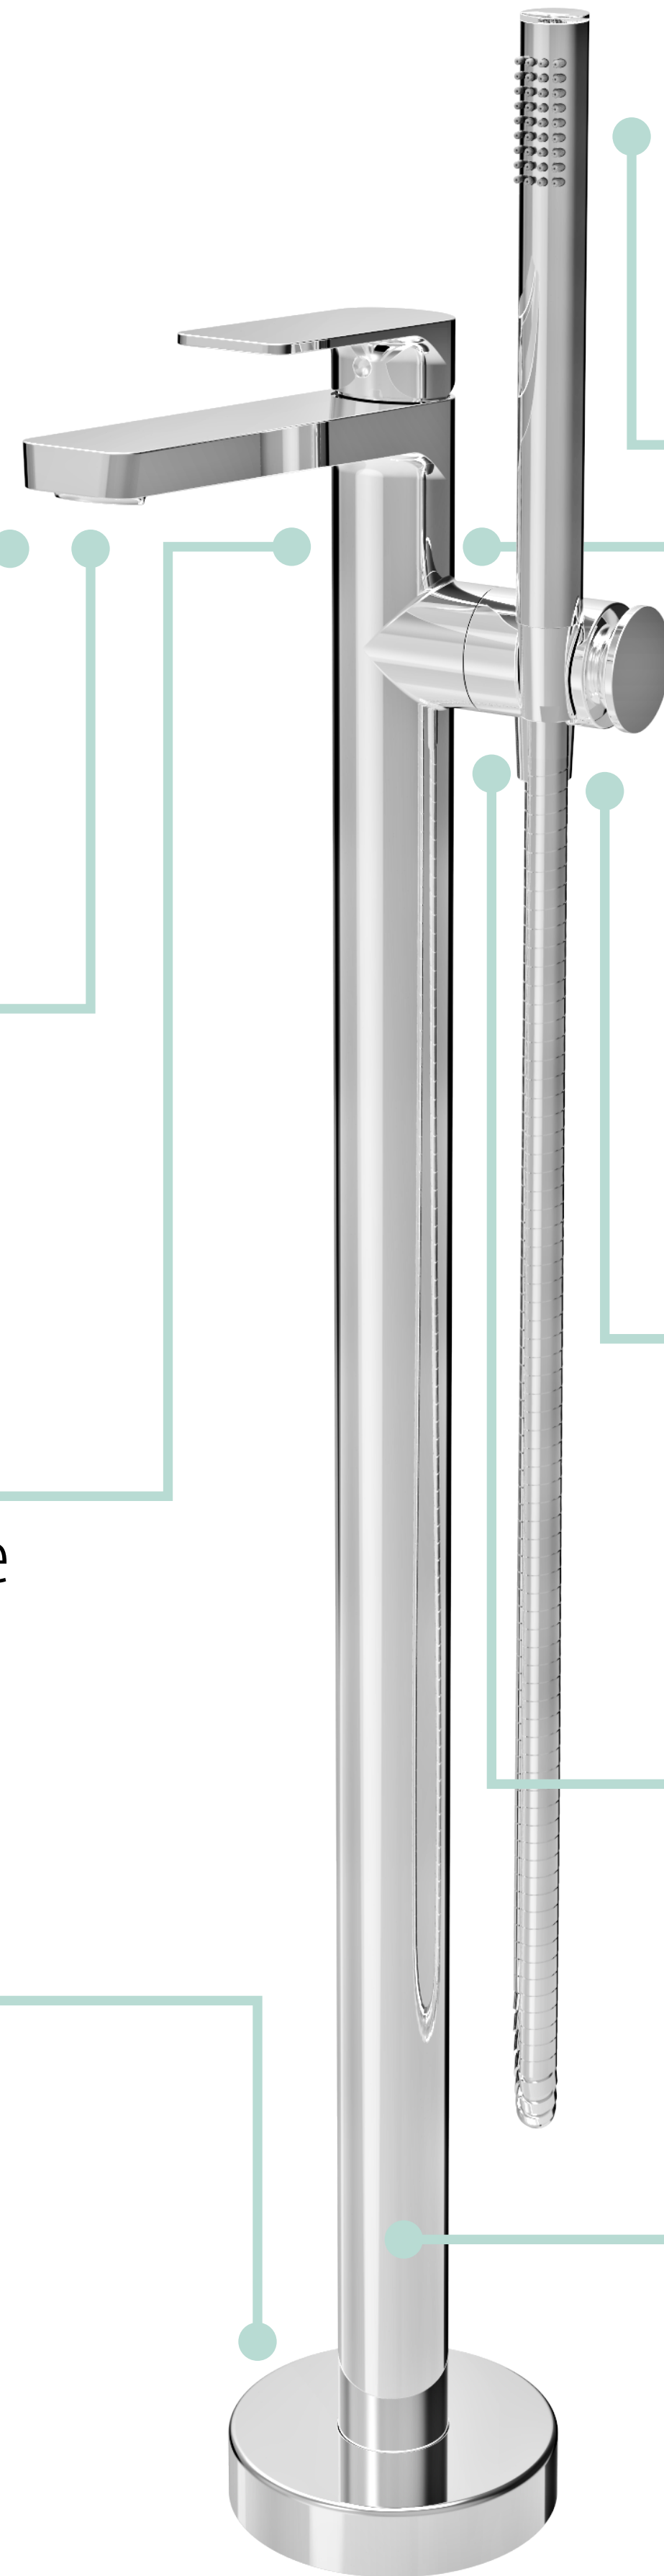

B04 PETITE —

BARiL

STYLE × FUNCTION

Born from the desire to offer a versatile and timeless product, reminiscent of the ubiquitous little (PETITE) black dress, this collection will seduce you by its simplicity. Composed of accessible faucets and accessories, PETITE displays delicate and refined lines, yet is built with solid premium components. This collection is available in a wide range of finishes, including our new Black Titanium (KM).

B04 PETITE

B04-1100-00-xx

Floor-mounted tub filler
with hand shower

BARiL

STYLE × FUNCTION

High flow rate: 7.1 gpm (27 l/min) - 60 psi

Quick filling of the bathtub
(5 min 30 for 150 l)

High-end laminator

Allows a beautiful crystal clear
and splash-free stream

European cartridge

Made with high performance ceramic, this cartridge
is amongst the most durable on the market

Easy installation

Flexible inlet hoses easy
to connect to the water inlets

Very convenient to hold a towel
or other bath accessories

Swivel shower holder

Allows water to easily
drip in the bathtub

High quality material

BARiL faucets last longer because they are
forged of solid brass thicker than average