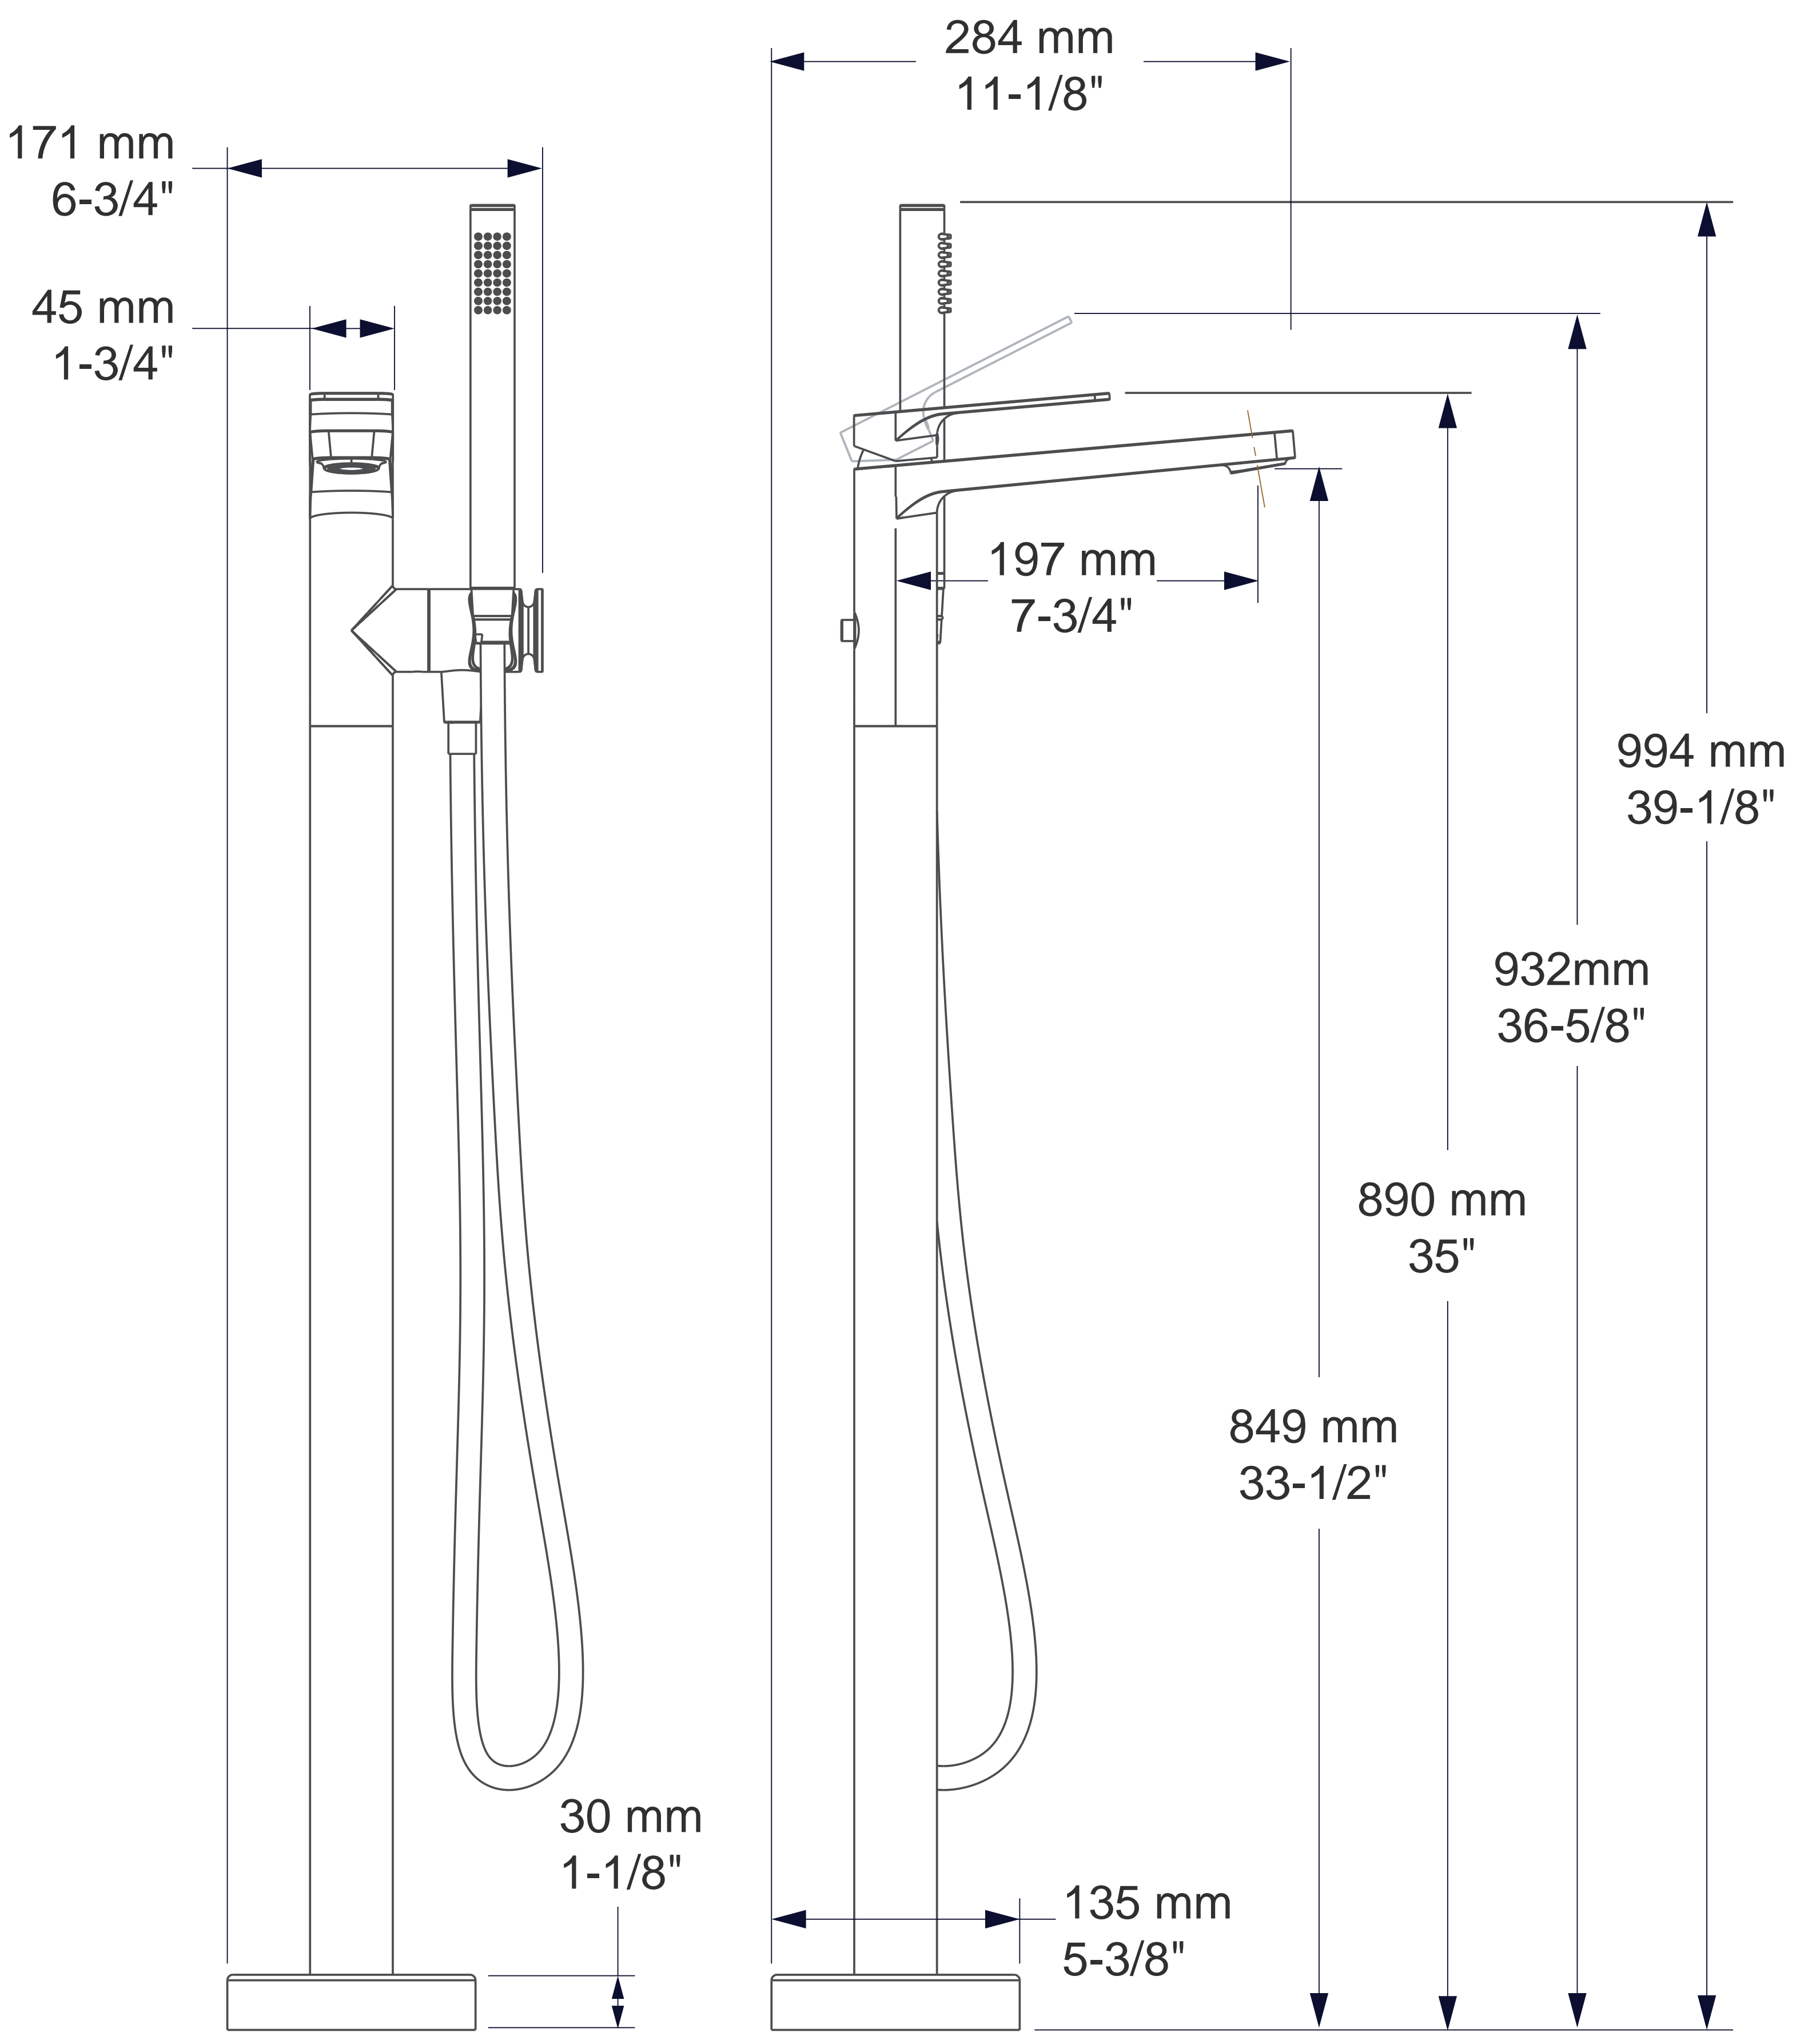

BARiL

STYLE × FUNCTION

Dimensions:

Model: B04-1100-00-xx

Faucet height: 35"

Laminator clearance: 33-1/2"

Spout reach: 7-3/4"

Easy installation —

Very sturdy installation thank to thick brass plates, with or without access underneath the floor. The installation can be made easily by a person alone (self-blocking screws). The direction of the spout versus the tub can be adjusted at the end of the installation. Then, simply slip down the flange and you are done!

BARiL

STYLE × FUNCTION

Adjustment of the spout direction

Inlet hoses

Flexible inlet hoses easy to connect to the water inlets. They feature robust conical gaskets in the connection nuts.

Push-button diverter

BARiL

STYLE × FUNCTION

Discreetly located on the back, the push-button diverter takes nothing away from the stream-lined look of the faucet. It can also be easily removed in one piece, which makes it easy to use and to maintain.