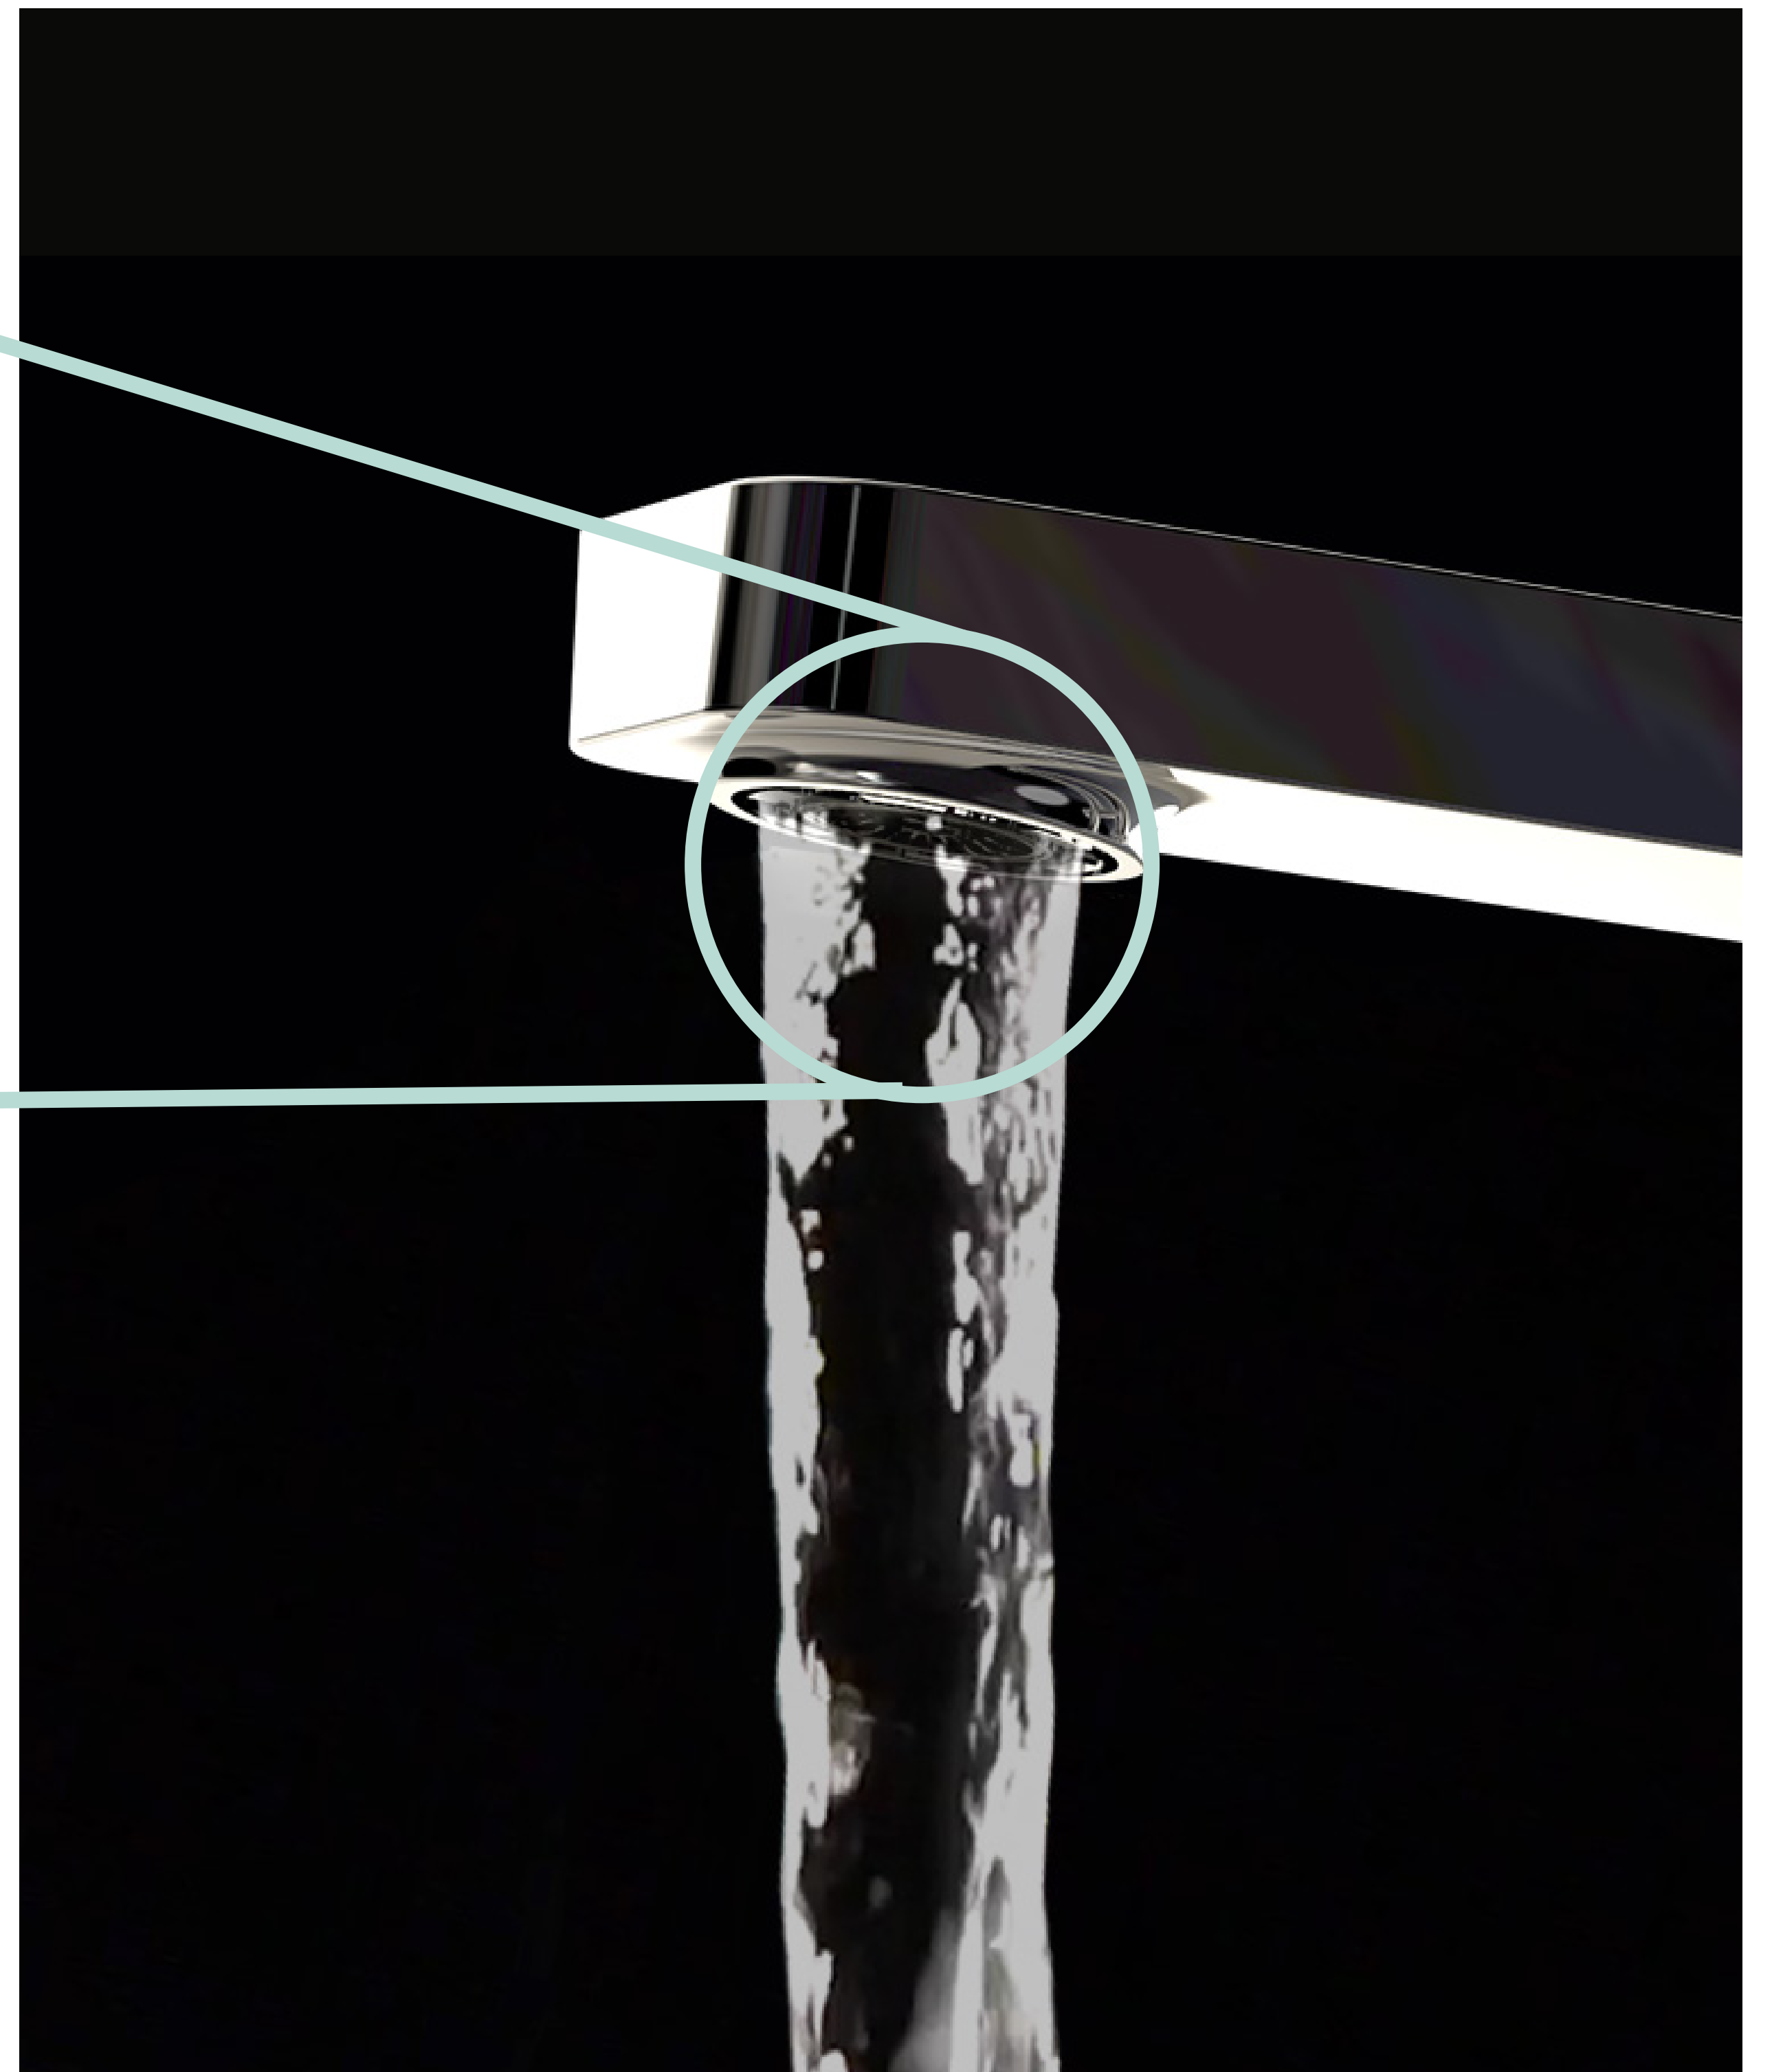

Allows a beautiful crystal clear
and splash-free stream

European cartridge

Made with high performance ceramic, this cartridge
is amongst the most durable on the market

Easy installation

Flexible inlet hoses easy
to connect to the water inlets

Very convenient to hold a towel
or other bath accessories

Swivel shower holder

Allows water to easily
drip in the bathtub

High quality material

BARiL faucets last longer because they are
forged of solid brass thicker than average

Gold (GG)

LIMITED
LIFETIME
WARRANTY

Ecological
options
available

Durable
ceramic
cartridge

BARiL
equals
quality

High flow rate —

Our bath spouts have very advantageous flow rates that will fill your tub faster than you expect; only 5 minutes 30 seconds for 150 l!

BARiL

STYLE × FUNCTION

Bath spout laminator

This bath spout is equipped with a laminator that allows a beautiful crystal clear and splash-free stream.

High quality spray —

The anti-limestone silicone nipples produce steady, soft and comfortable jets. One more reason to love them? They are easy to maintain! Simply rub the nipples with your fingertip to clean them.